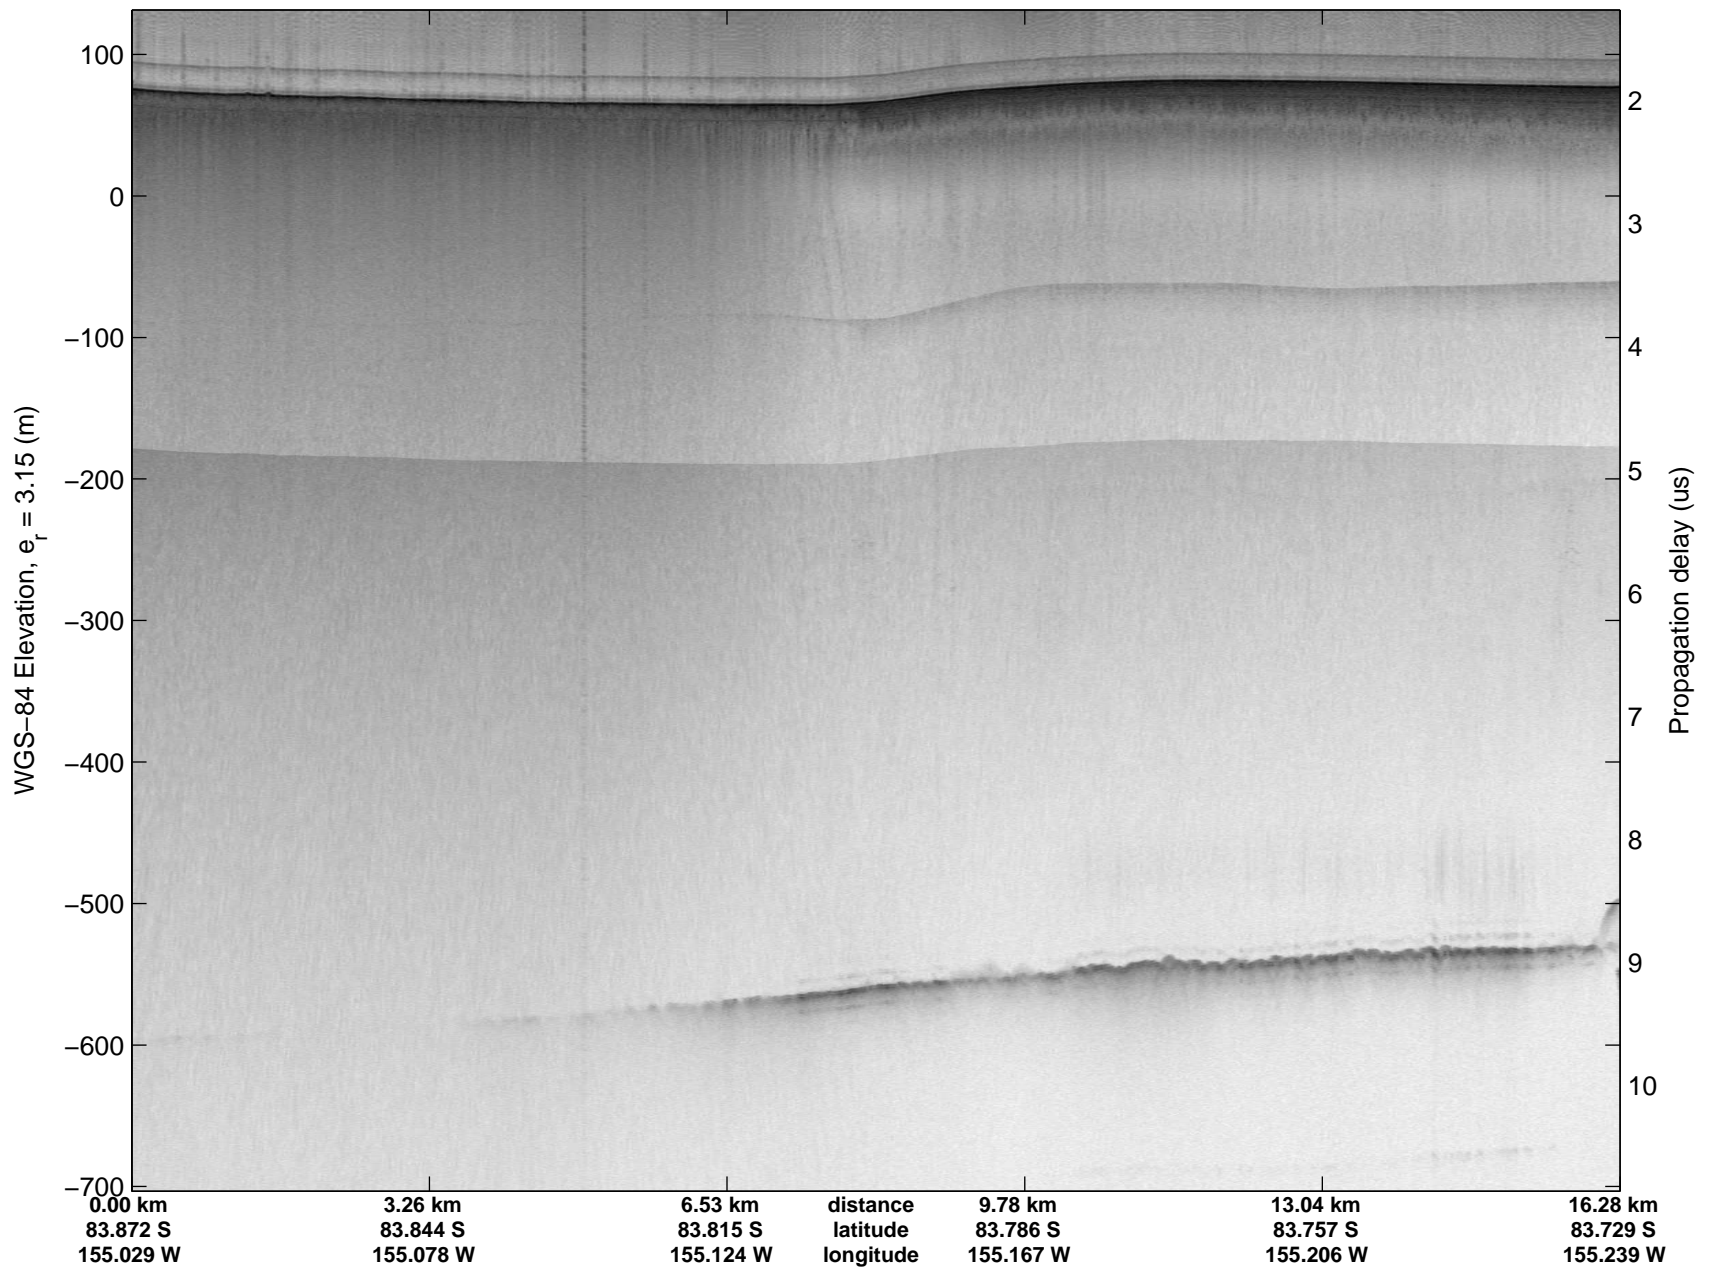

mcords4 2013_Antarctica_Basler: "Kamb Along Flow" 20131227_03_001: -3:05:37.5 to -3:09:17.6 GPS

mcords4 2013_Antarctica_Basler: "Kamb Along Flow" 20131227_03_001: -3:05:37.5 to -3:09:17.6 GPS