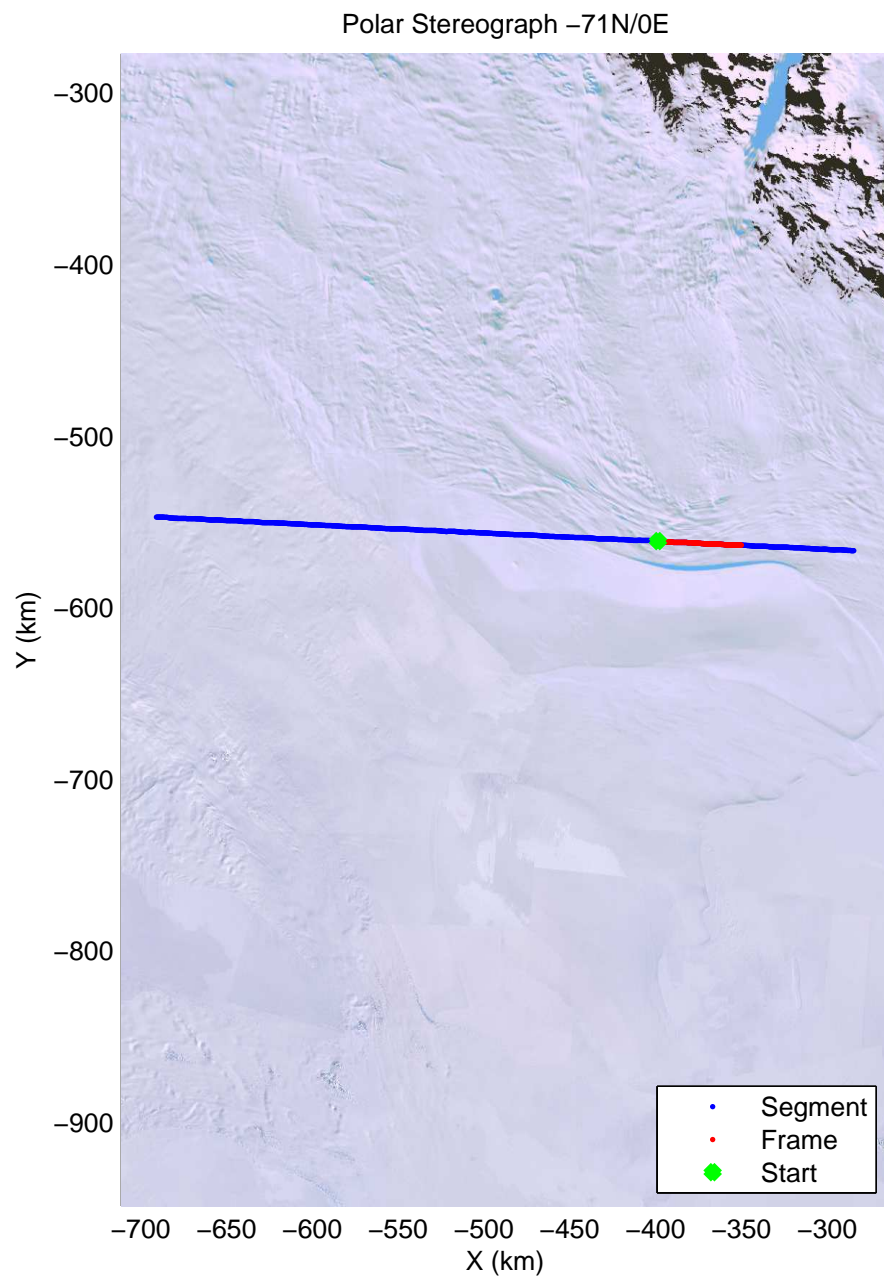

mcords4 2013_Antarctica_Basler: "WAIS and Byrd Cores" 20131226_11_005: 03:15:37.4 to 03:27:08.0 GPS

mcords4 2013_Antarctica_Basler: "WAIS and Byrd Cores" 20131226_11_006: 03:27:08.4 to 03:39:17.9 GPS

mcords4 2013_Antarctica_Basler: "WAIS and Byrd Cores" 20131226_11_006: 03:27:08.4 to 03:39:17.9 GPS