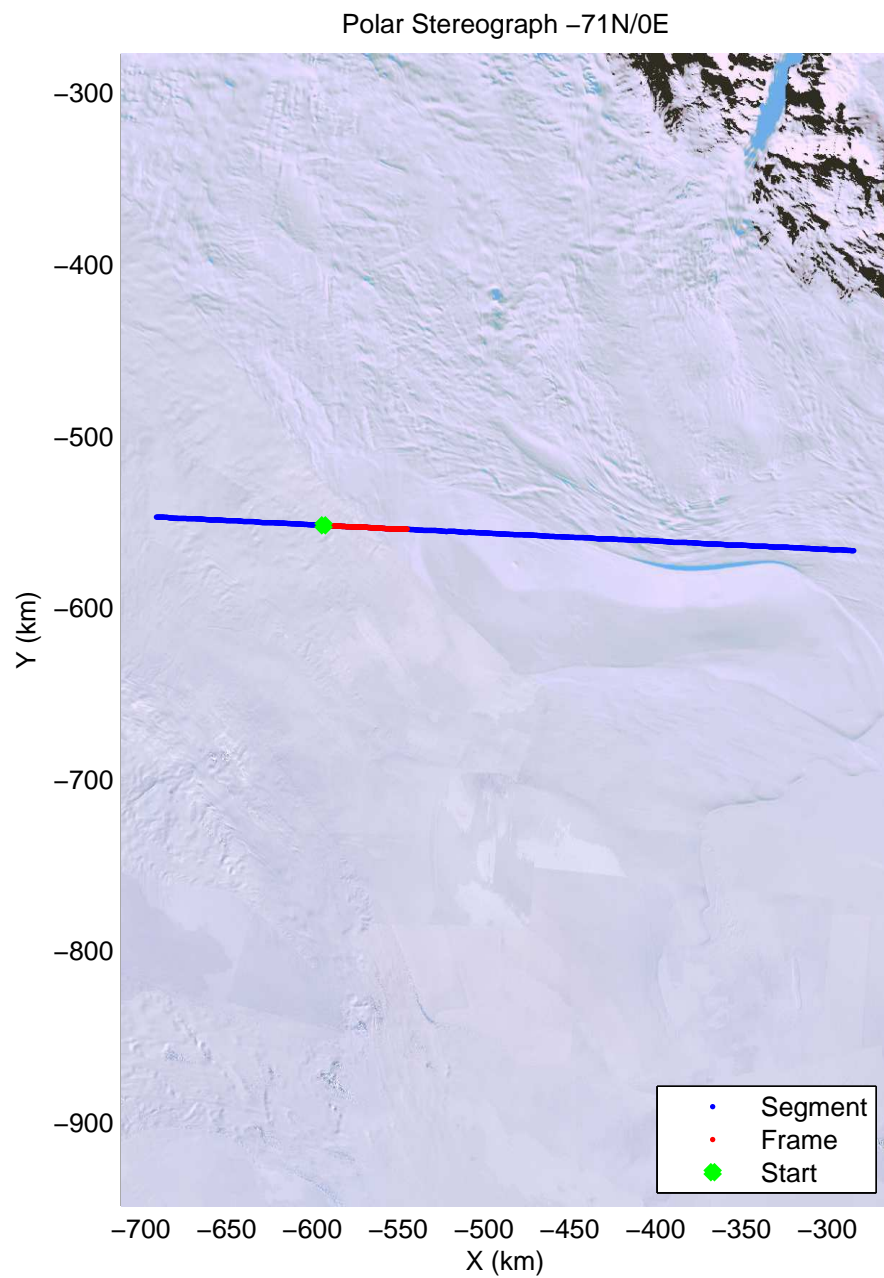

mcords4 2013_Antarctica_Basler: "WAIS and Byrd Cores" 20131226_11_001: 02:31:35.6 to 02:42:30.1 GPS

mcords4 2013_Antarctica_Basler: "WAIS and Byrd Cores" 20131226_11_001: 02:31:35.6 to 02:42:30.1 GPS

mcords4 2013_Antarctica_Basler: "WAIS and Byrd Cores" 20131226_11_002: 02:42:30.6 to 02:53:27.2 GPS

mcords4 2013_Antarctica_Basler: "WAIS and Byrd Cores" 20131226_11_002: 02:42:30.6 to 02:53:27.2 GPS

mcords4 2013_Antarctica_Basler: "WAIS and Byrd Cores" 20131226_11_003: 02:53:27.6 to 03:04:30.2 GPS

mcords4 2013_Antarctica_Basler: "WAIS and Byrd Cores" 20131226_11_003: 02:53:27.6 to 03:04:30.2 GPS