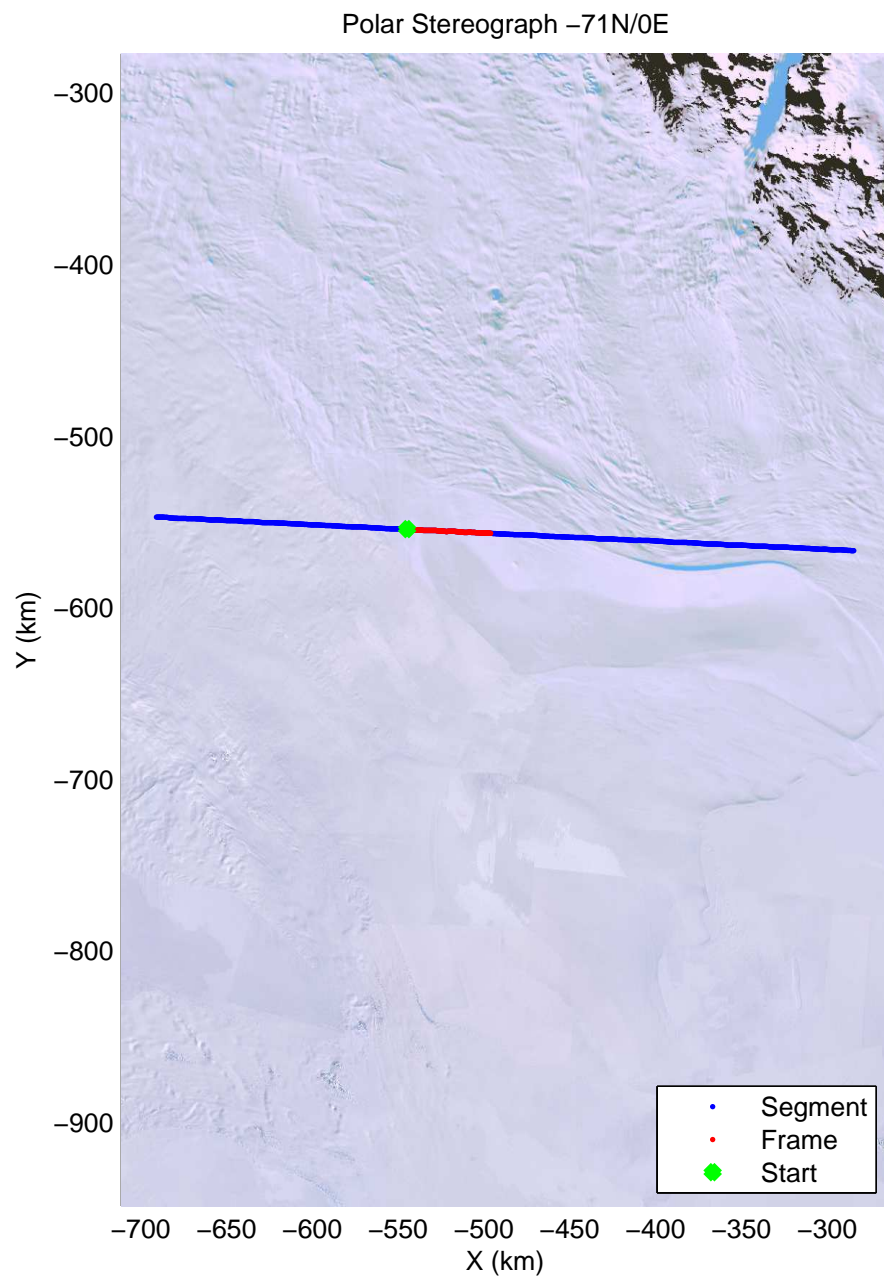

mcords4 2013_Antarctica_Basler: "WAIS and Byrd Cores" 20131226_11_002: 02:42:30.6 to 02:53:27.2 GPS

mcords4 2013_Antarctica_Basler: "WAIS and Byrd Cores" 20131226_11_003: 02:53:27.6 to 03:04:30.2 GPS

mcords4 2013_Antarctica_Basler: "WAIS and Byrd Cores" 20131226_11_003: 02:53:27.6 to 03:04:30.2 GPS