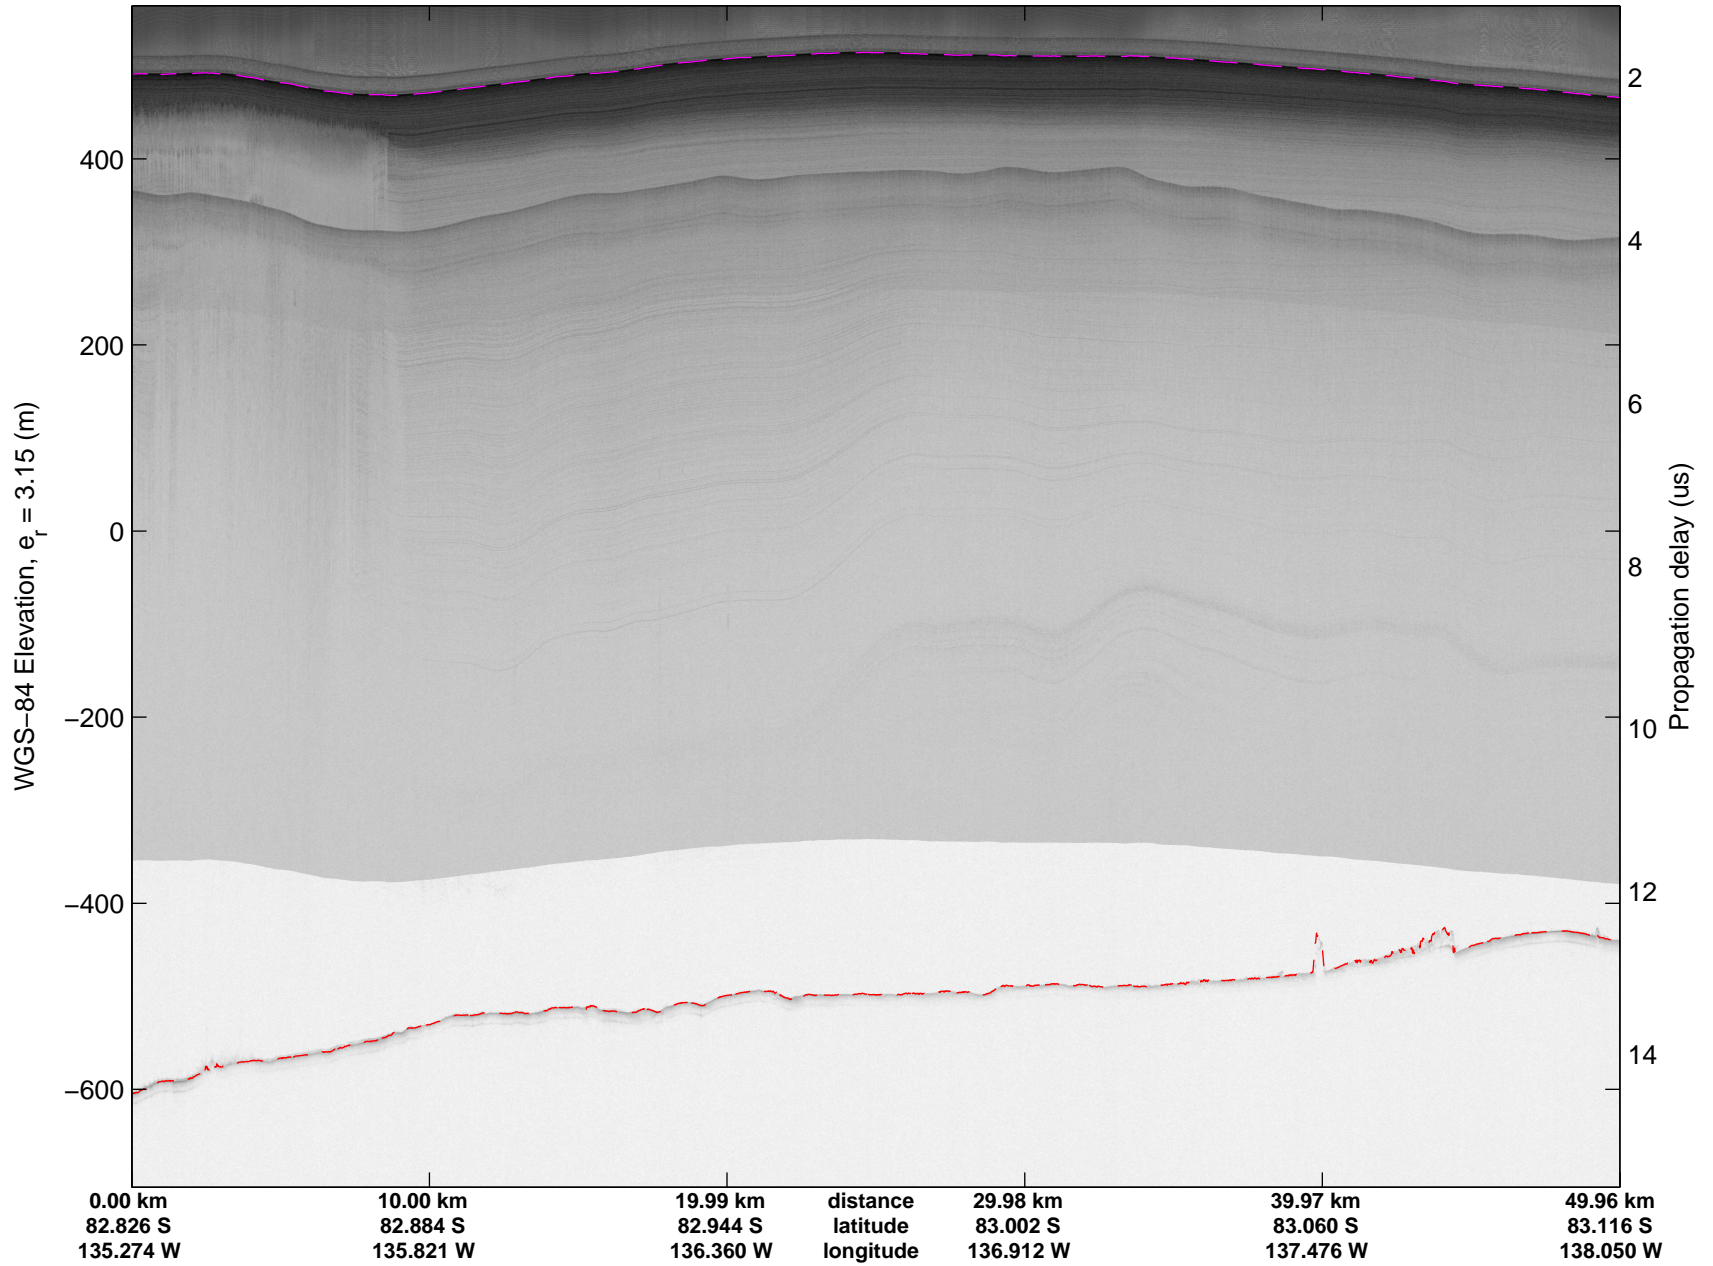

mcords4 2013_Antarctica_Basler: "WAIS and Byrd Cores" 20131226_11_002: 02:42:30.6 to 02:53:27.2 GPS

mcords4 2013_Antarctica_Basler: "WAIS and Byrd Cores" 20131226_11_003: 02:53:27.6 to 03:04:30.2 GPS

mcords4 2013_Antarctica_Basler: "WAIS and Byrd Cores" 20131226_11_003: 02:53:27.6 to 03:04:30.2 GPS

mcords4 2013_Antarctica_Basler: "WAIS and Byrd Cores" 20131226_11_004: 03:04:30.7 to 03:15:36.9 GPS

mcords4 2013_Antarctica_Basler: "WAIS and Byrd Cores" 20131226_11_004: 03:04:30.7 to 03:15:36.9 GPS

mcords4 2013_Antarctica_Basler: "WAIS and Byrd Cores" 20131226_11_005: 03:15:37.4 to 03:27:08.0 GPS