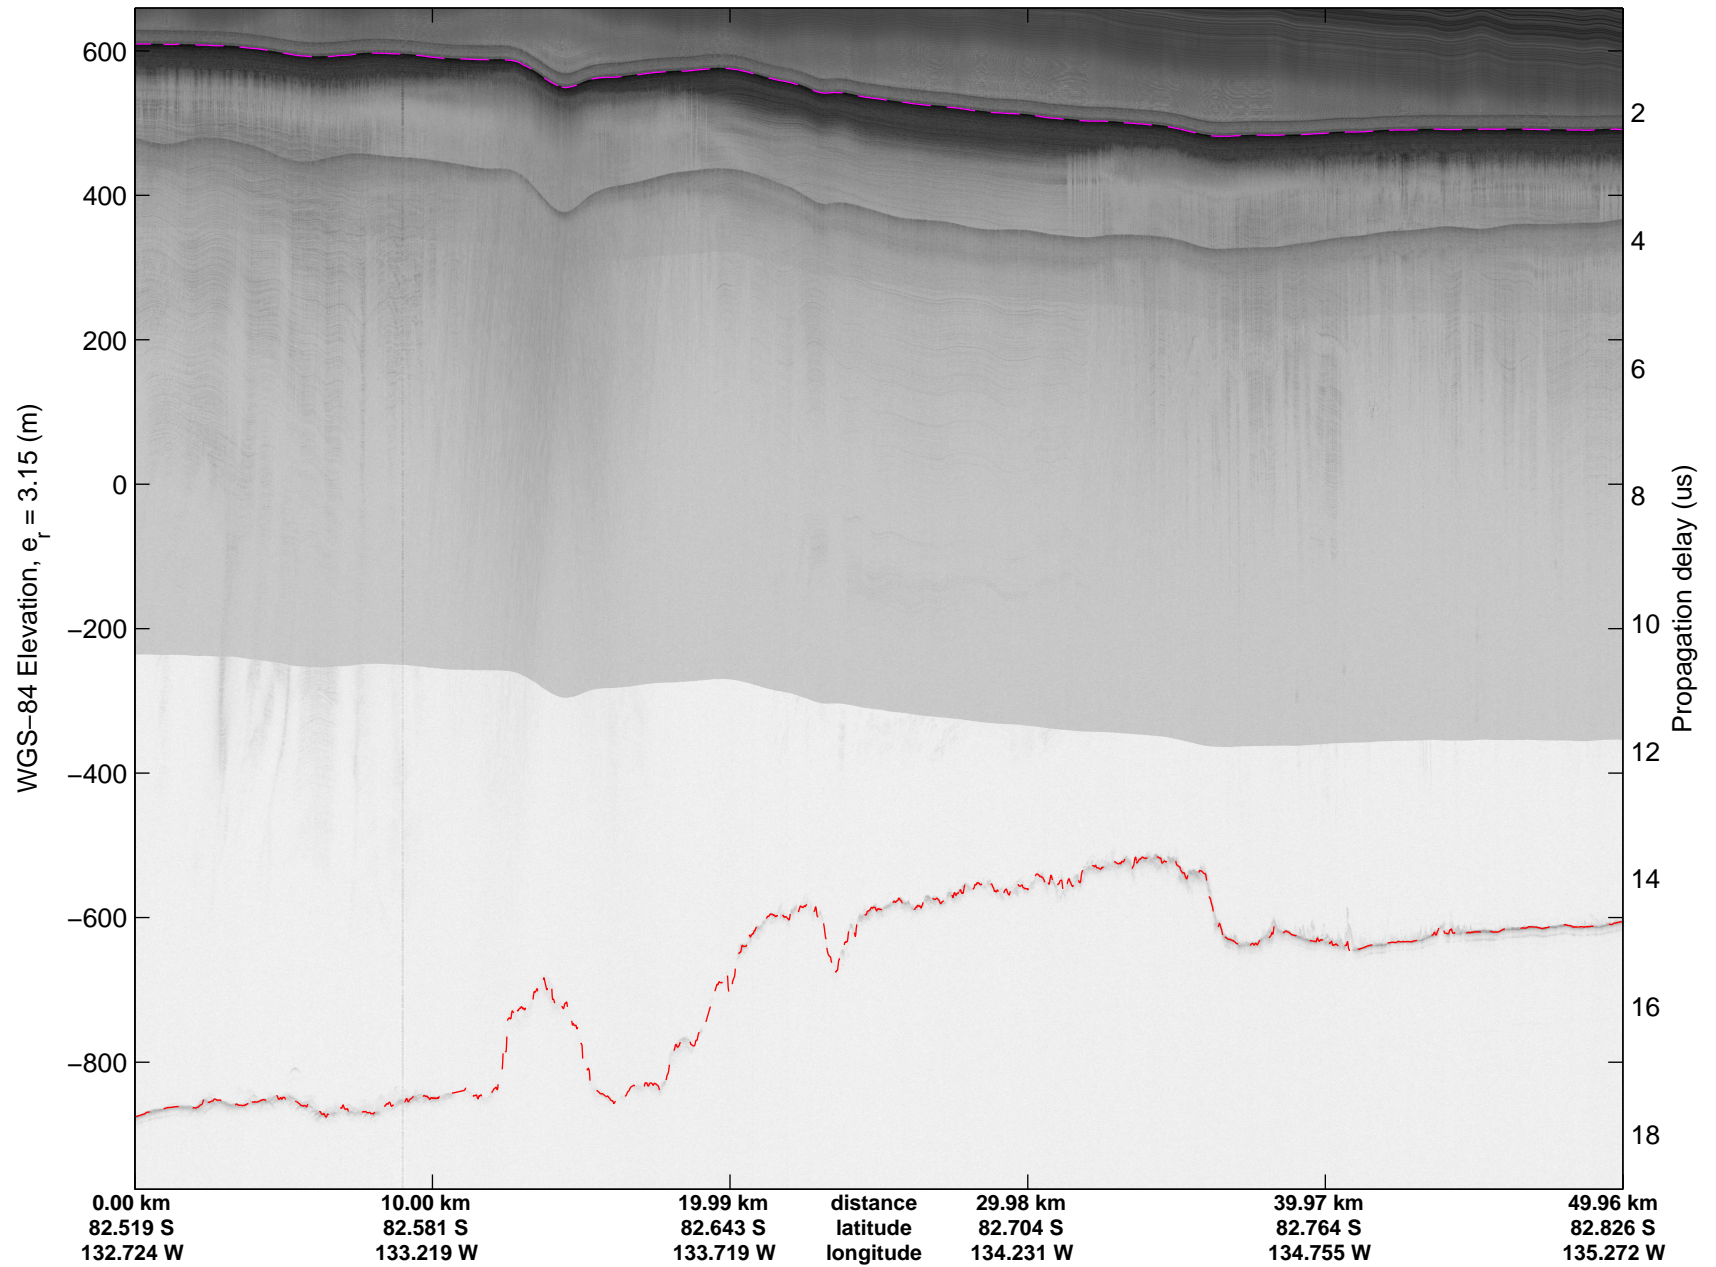

mcords4 2013_Antarctica_Basler: "WAIS and Byrd Cores" 20131226_11_002: 02:42:30.6 to 02:53:27.2 GPS

mcords4 2013_Antarctica_Basler: "WAIS and Byrd Cores" 20131226_11_003: 02:53:27.6 to 03:04:30.2 GPS

mcords4 2013_Antarctica_Basler: "WAIS and Byrd Cores" 20131226_11_003: 02:53:27.6 to 03:04:30.2 GPS

mcords4 2013_Antarctica_Basler: "WAIS and Byrd Cores" 20131226_11_004: 03:04:30.7 to 03:15:36.9 GPS

mcords4 2013_Antarctica_Basler: "WAIS and Byrd Cores" 20131226_11_004: 03:04:30.7 to 03:15:36.9 GPS

mcords4 2013_Antarctica_Basler: "WAIS and Byrd Cores" 20131226_11_005: 03:15:37.4 to 03:27:08.0 GPS