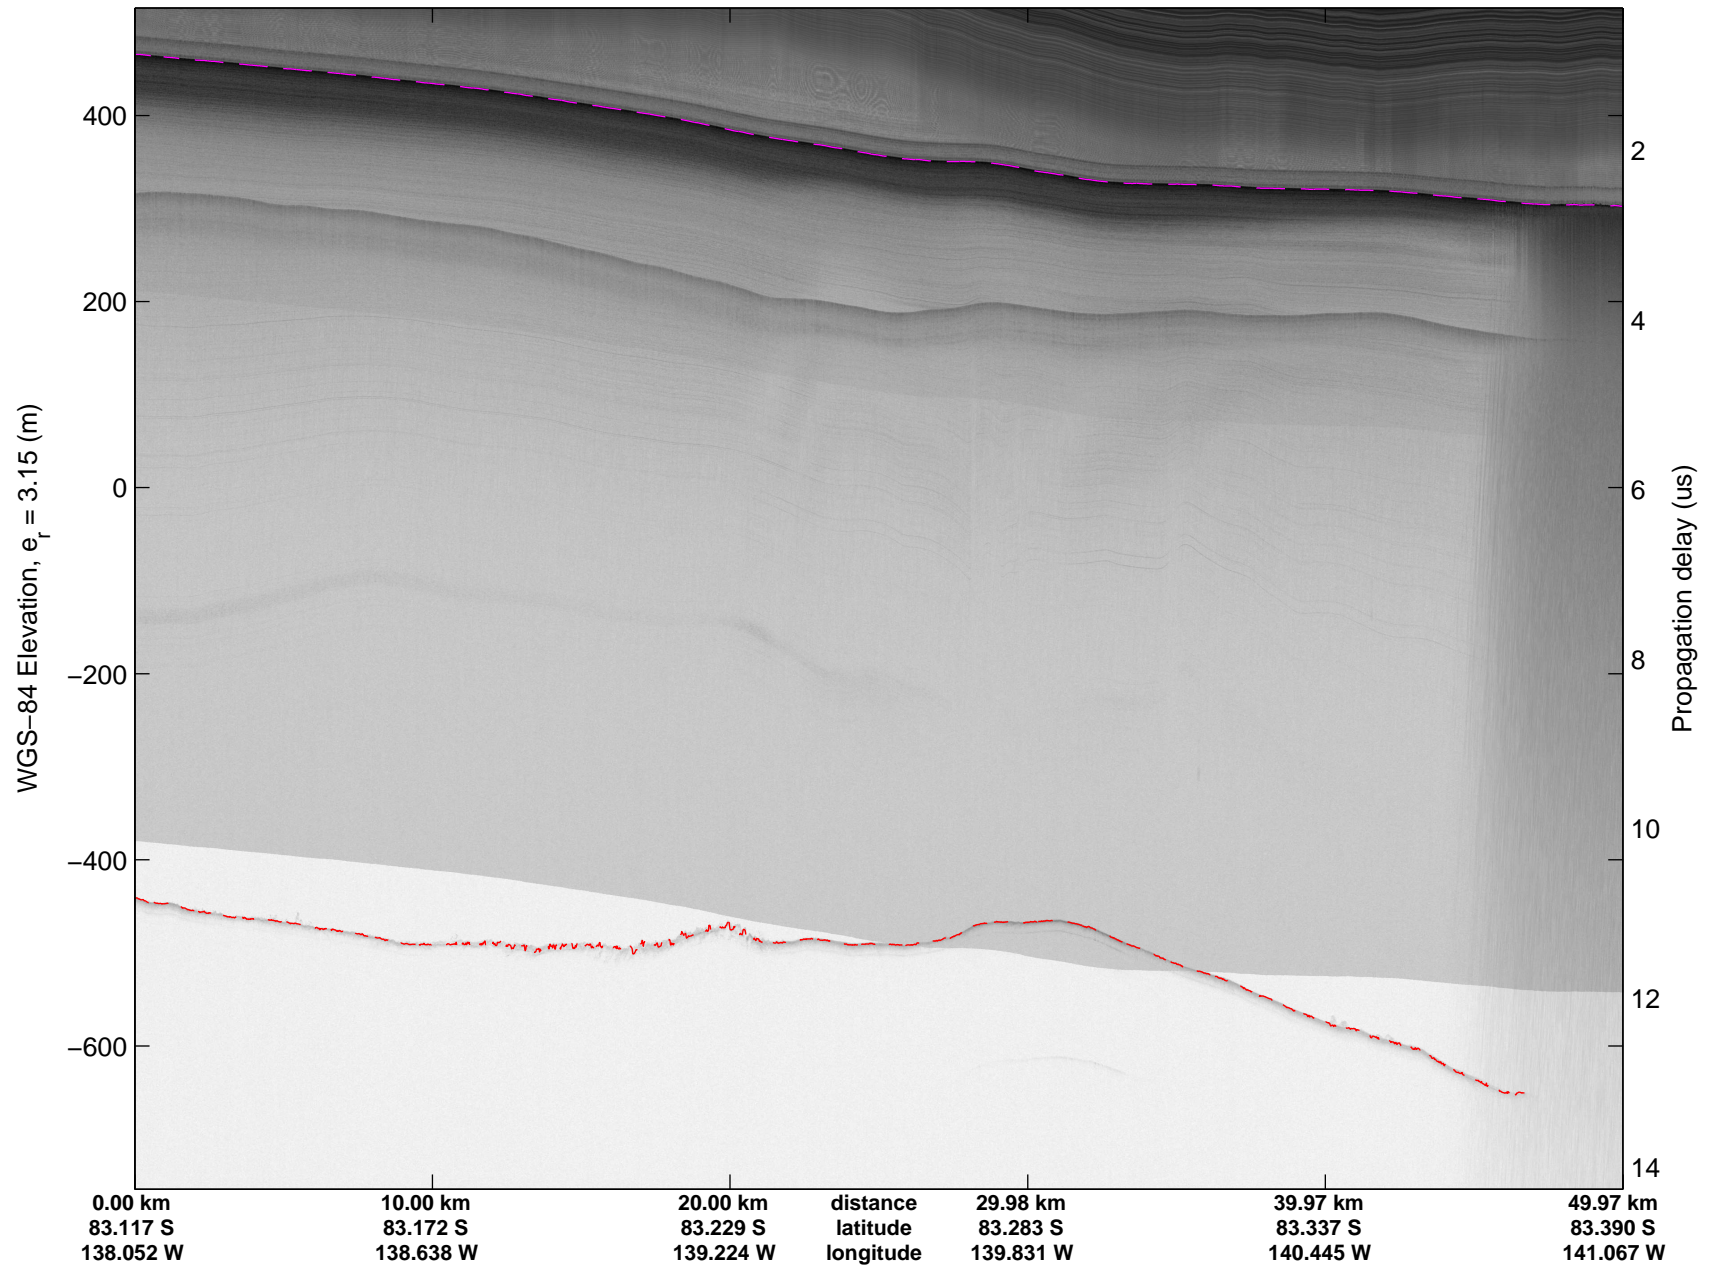

mcords4 2013_Antarctica_Basler: "WAIS and Byrd Cores" 20131226_11_004: 03:04:30.7 to 03:15:36.9 GPS

mcords4 2013_Antarctica_Basler: "WAIS and Byrd Cores" 20131226_11_004: 03:04:30.7 to 03:15:36.9 GPS

mcords4 2013_Antarctica_Basler: "WAIS and Byrd Cores" 20131226_11_005: 03:15:37.4 to 03:27:08.0 GPS

mcords4 2013_Antarctica_Basler: "WAIS and Byrd Cores" 20131226_11_005: 03:15:37.4 to 03:27:08.0 GPS

mcords4 2013_Antarctica_Basler: "WAIS and Byrd Cores" 20131226_11_006: 03:27:08.4 to 03:39:17.9 GPS

mcords4 2013_Antarctica_Basler: "WAIS and Byrd Cores" 20131226_11_006: 03:27:08.4 to 03:39:17.9 GPS