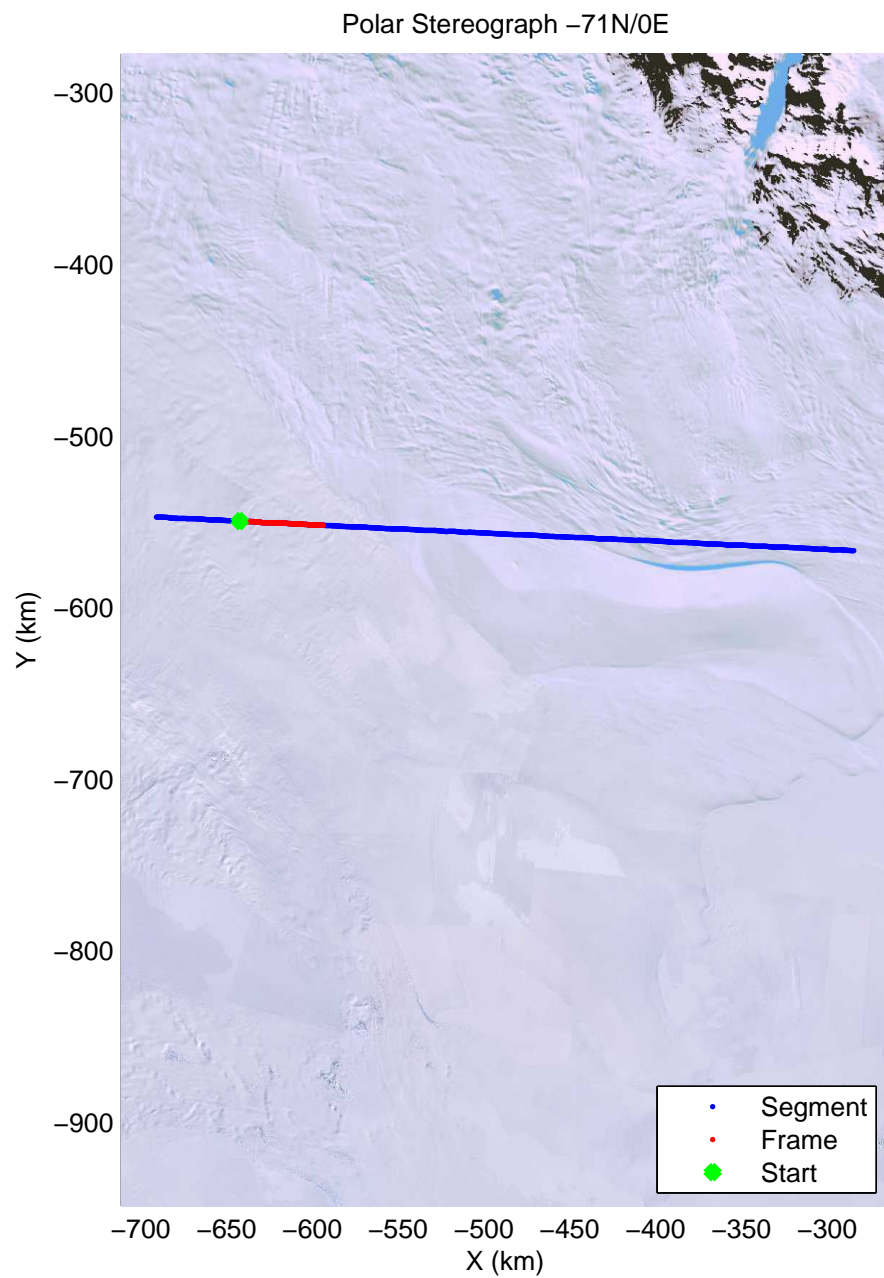

mcords4 2013_Antarctica_Basler: "WAIS and Byrd Cores" 20131226_11_001: 02:31:35.6 to 02:42:30.1 GPS

mcords4 2013_Antarctica_Basler: "WAIS and Byrd Cores" 20131226_11_001: 02:31:35.6 to 02:42:30.1 GPS

mcords4 2013_Antarctica_Basler: "WAIS and Byrd Cores" 20131226_11_002: 02:42:30.6 to 02:53:27.2 GPS

mcords4 2013_Antarctica_Basler: "WAIS and Byrd Cores" 20131226_11_002: 02:42:30.6 to 02:53:27.2 GPS

mcords4 2013_Antarctica_Basler: "WAIS and Byrd Cores" 20131226_11_003: 02:53:27.6 to 03:04:30.2 GPS

mcords4 2013_Antarctica_Basler: "WAIS and Byrd Cores" 20131226_11_003: 02:53:27.6 to 03:04:30.2 GPS