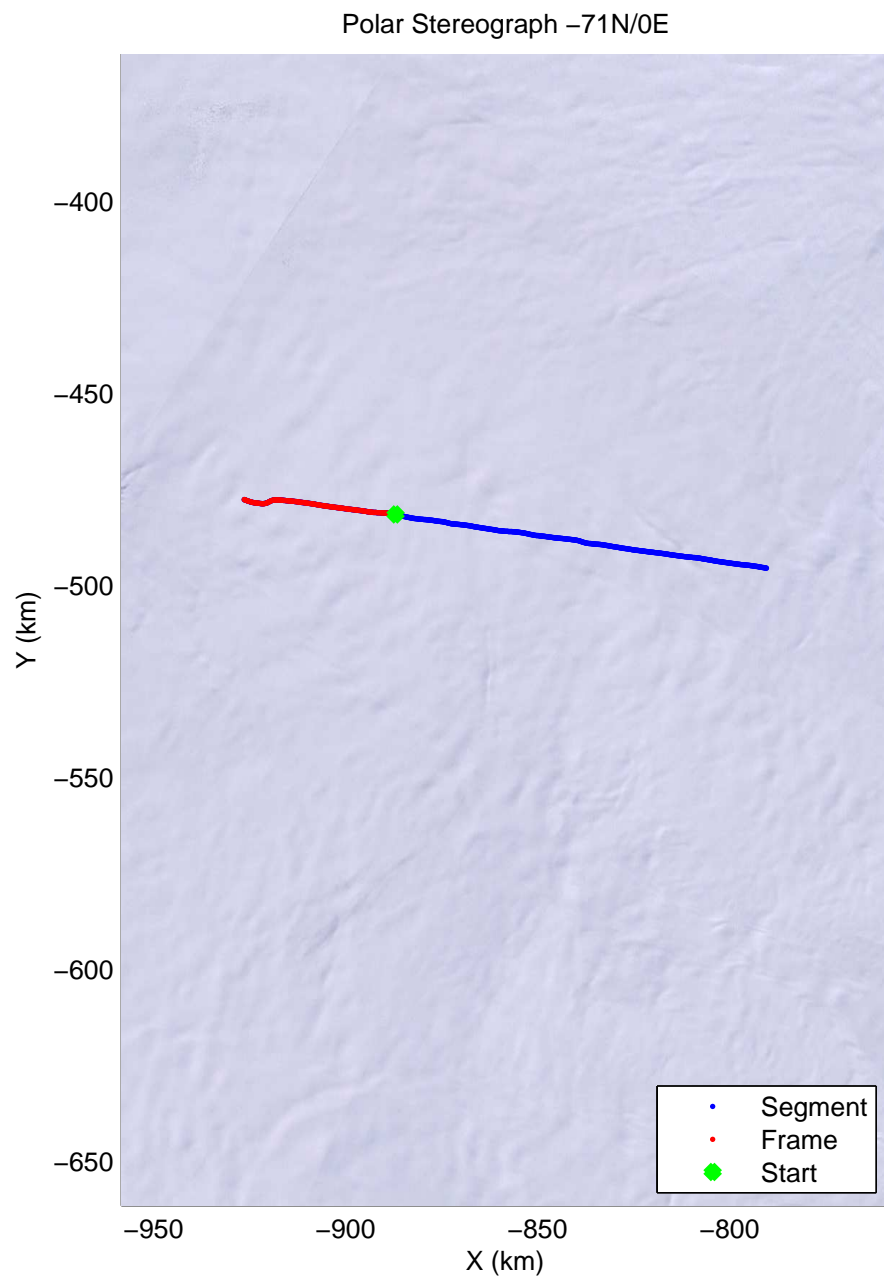

mcords4 2013_Antarctica_Basler: "WAIS and Byrd Cores" 20131226_02_001: -1:30:07.4 to -1:41:48.1 GPS

mcords4 2013_Antarctica_Basler: "WAIS and Byrd Cores" 20131226_02_001: -1:30:07.4 to -1:41:48.1 GPS

mcords4 2013_Antarctica_Basler: "WAIS and Byrd Cores" 20131226_02_002: -1:41:48.6 to -1:53:10.1 GPS

mcords4 2013_Antarctica_Basler: "WAIS and Byrd Cores" 20131226_02_002: -1:41:48.6 to -1:53:10.1 GPS

mcords4 2013_Antarctica_Basler: "WAIS and Byrd Cores" 20131226_02_003: -1:53:10.4 to 00:01:25.8 GPS

mcords4 2013_Antarctica_Basler: "WAIS and Byrd Cores" 20131226_02_003: -1:53:10.4 to 00:01:25.8 GPS