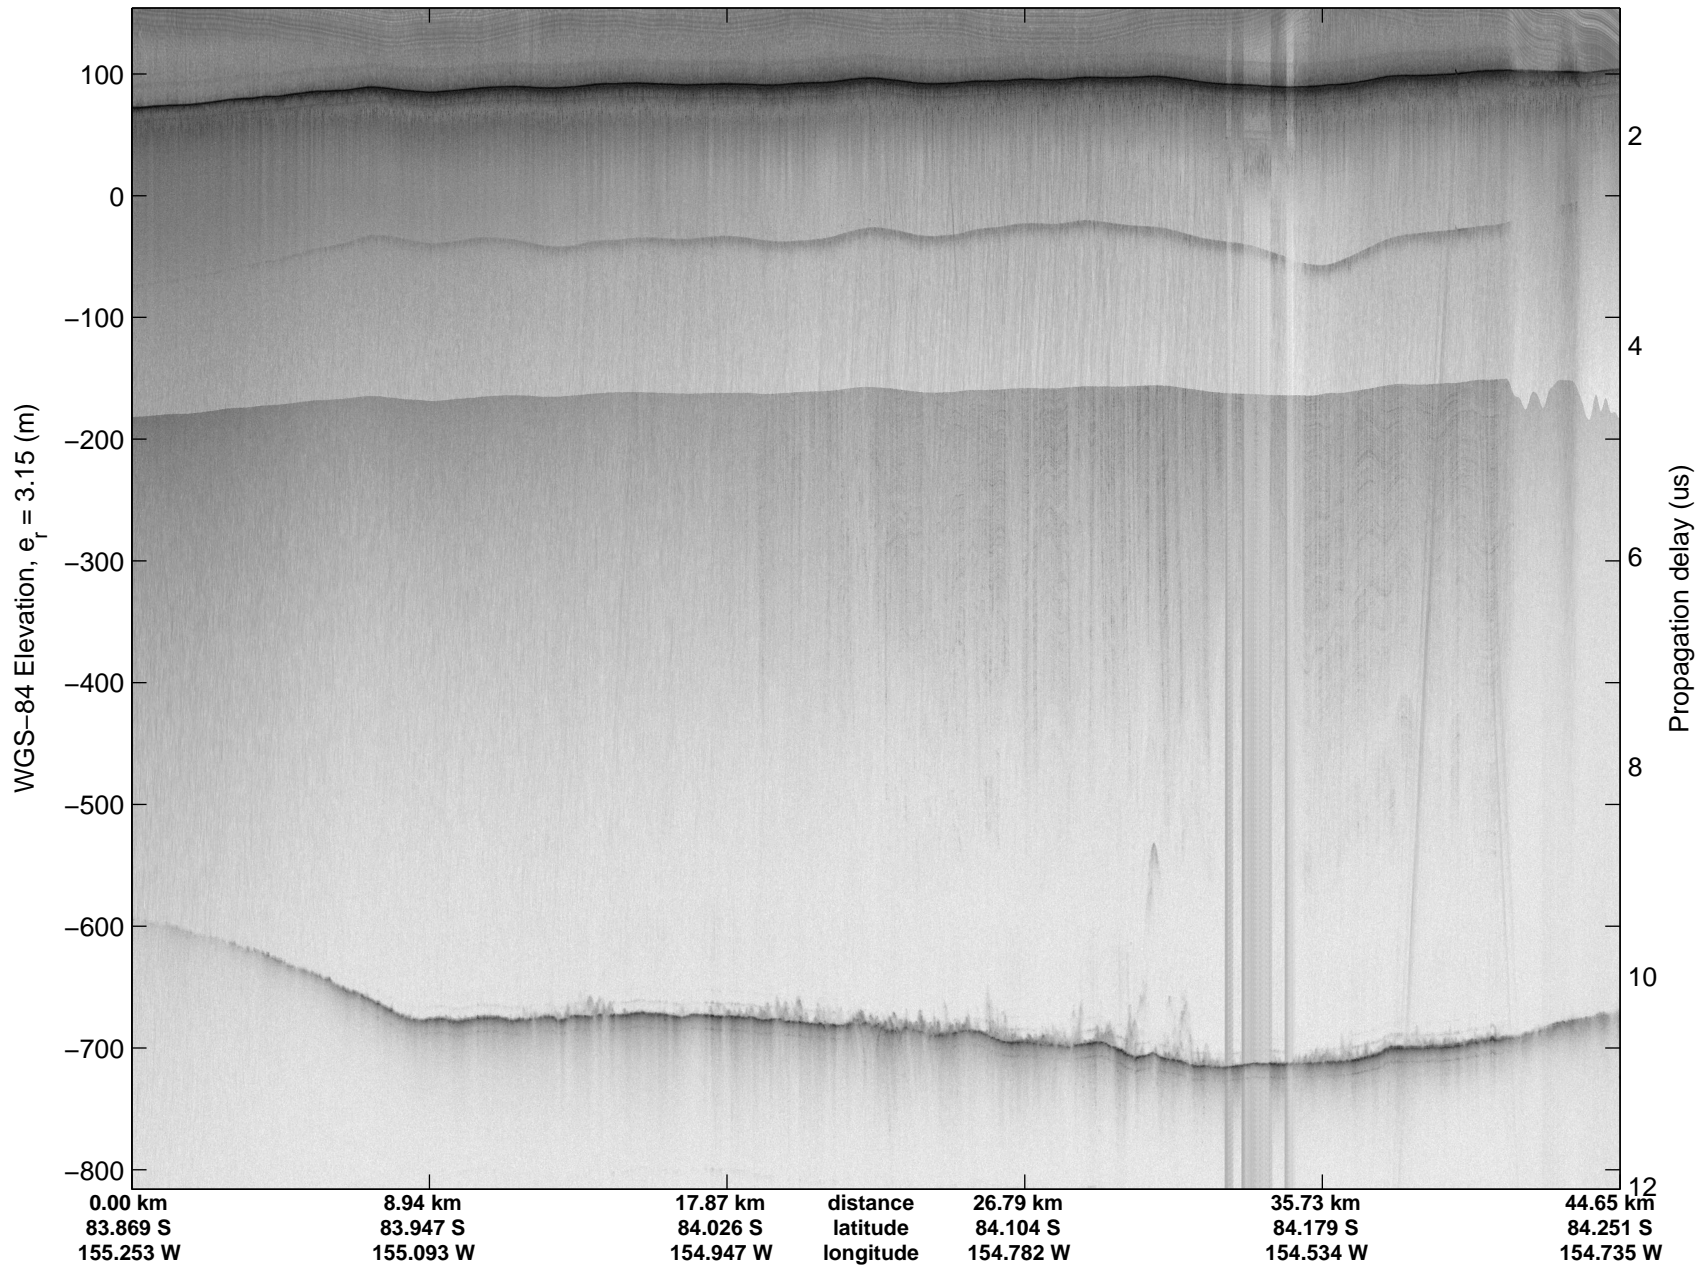

mcords4 2013\_Antarctica\_Basler: "Kamb Grounding Line" 20131220\_09\_001: 05:09:37.8 to 05:21:35.8 GPS

mconds4 2013\_Antarctica\_Basler: "Kamb Grounding Line" 20131220\_09\_001: 05:09:37.8 to 05:21:35.8 GPS

mcords4 2013\_Antarctica\_Basler: "Kamb Grounding Line" 20131220\_09\_002: 05:21:36.3 to 05:32:20.7 GPS

mcords4 2013\_Antarctica\_Basler: "Kamb Grounding Line" 20131220\_09\_002: 05:21:36.3 to 05:32:20.7 GPS