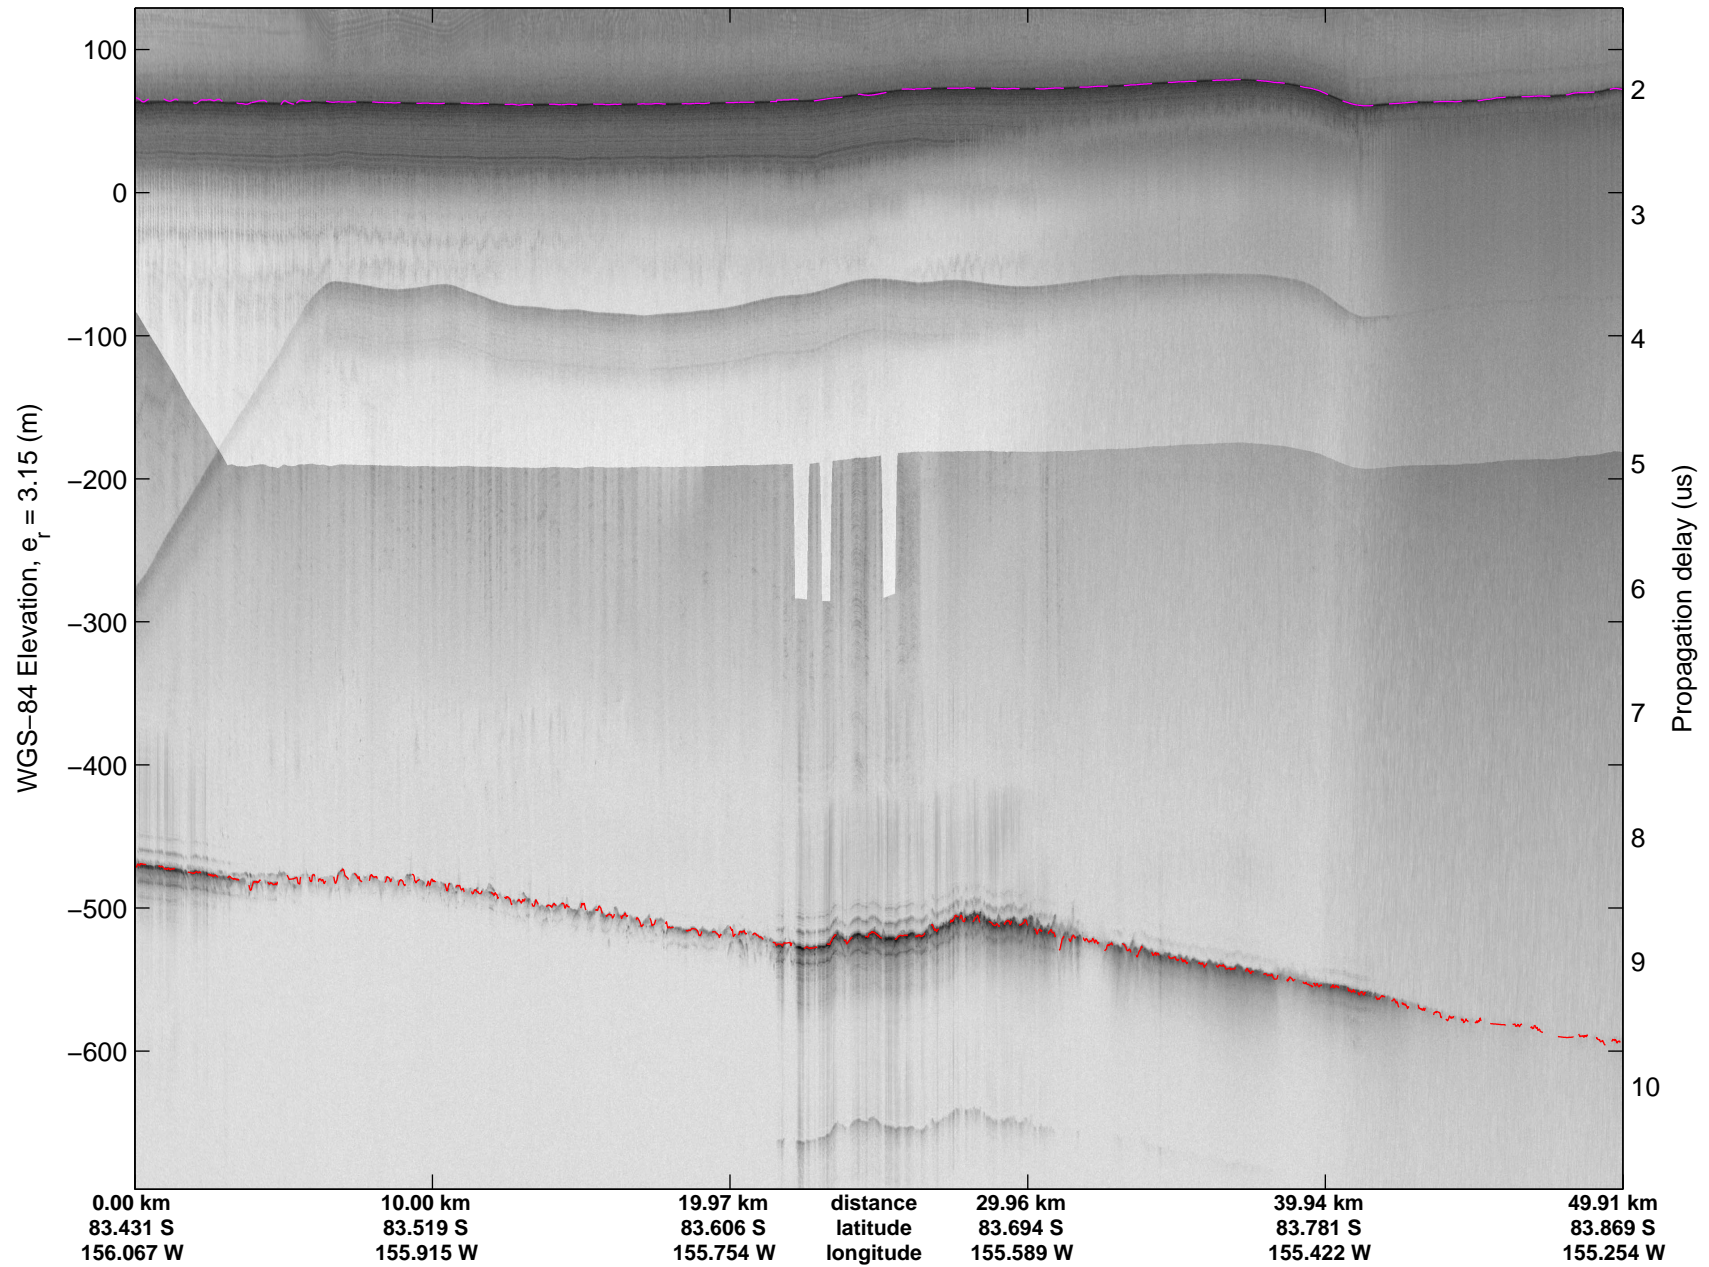

mcords4 2013\_Antarctica\_Basler: "Kamb Grounding Line" 20131220\_09\_001: 05:09:37.8 to 05:21:35.8 GPS

mconds4 2013\_Antarctica\_Basler: "Kamb Grounding Line" 20131220\_09\_001: 05:09:37.8 to 05:21:35.8 GPS

mcords4 2013\_Antarctica\_Basler: "Kamb Grounding Line" 20131220\_09\_002: 05:21:36.3 to 05:32:20.7 GPS

mcords4 2013\_Antarctica\_Basler: "Kamb Grounding Line" 20131220\_09\_002: 05:21:36.3 to 05:32:20.7 GPS