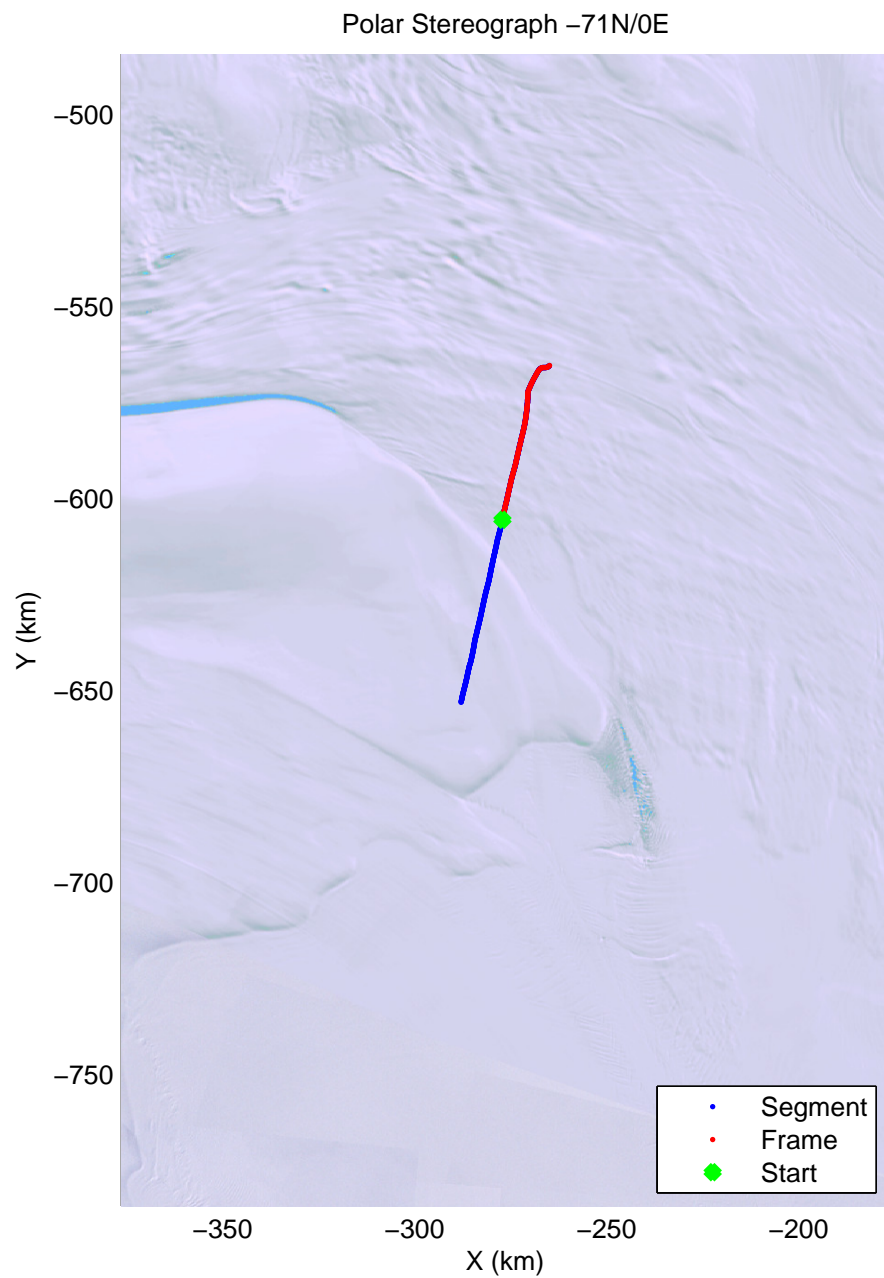

mcords4 2013\_Antarctica\_Basler: "Kamb Grounding Line" 20131220\_09\_001: 05:09:37.8 to 05:21:35.8 GPS

mconds4 2013\_Antarctica\_Basler: "Kamb Grounding Line" 20131220\_09\_001: 05:09:37.8 to 05:21:35.8 GPS

mcords4 2013\_Antarctica\_Basler: "Kamb Grounding Line" 20131220\_09\_002: 05:21:36.3 to 05:32:20.7 GPS

mcords4 2013\_Antarctica\_Basler: "Kamb Grounding Line" 20131220\_09\_002: 05:21:36.3 to 05:32:20.7 GPS