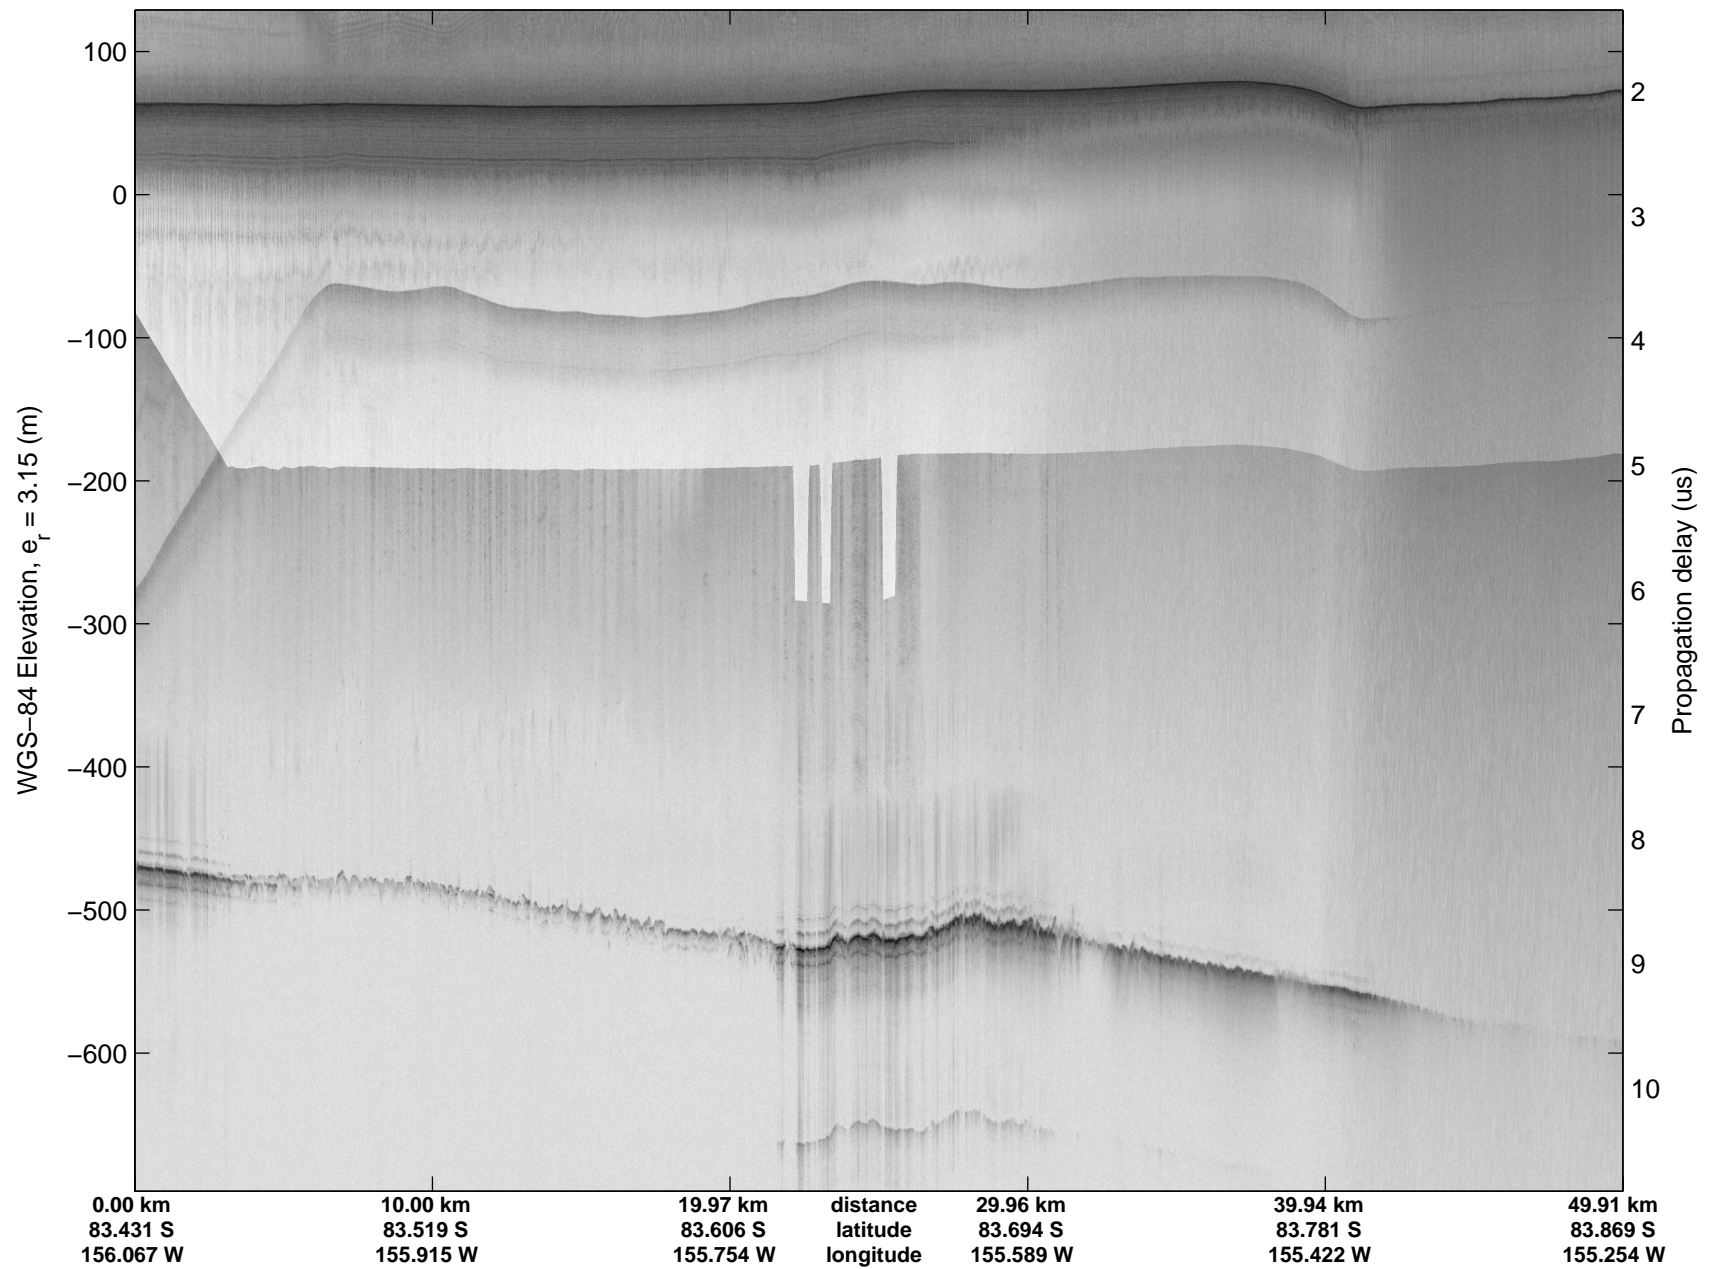

mcords4 2013\_Antarctica\_Basler: "Kamb Grounding Line" 20131220\_09\_001: 05:09:37.8 to 05:21:35.8 GPS

mconds4 2013\_Antarctica\_Basler: "Kamb Grounding Line" 20131220\_09\_001: 05:09:37.8 to 05:21:35.8 GPS

mcords4 2013\_Antarctica\_Basler: "Kamb Grounding Line" 20131220\_09\_002: 05:21:36.3 to 05:32:20.7 GPS

mcords4 2013\_Antarctica\_Basler: "Kamb Grounding Line" 20131220\_09\_002: 05:21:36.3 to 05:32:20.7 GPS