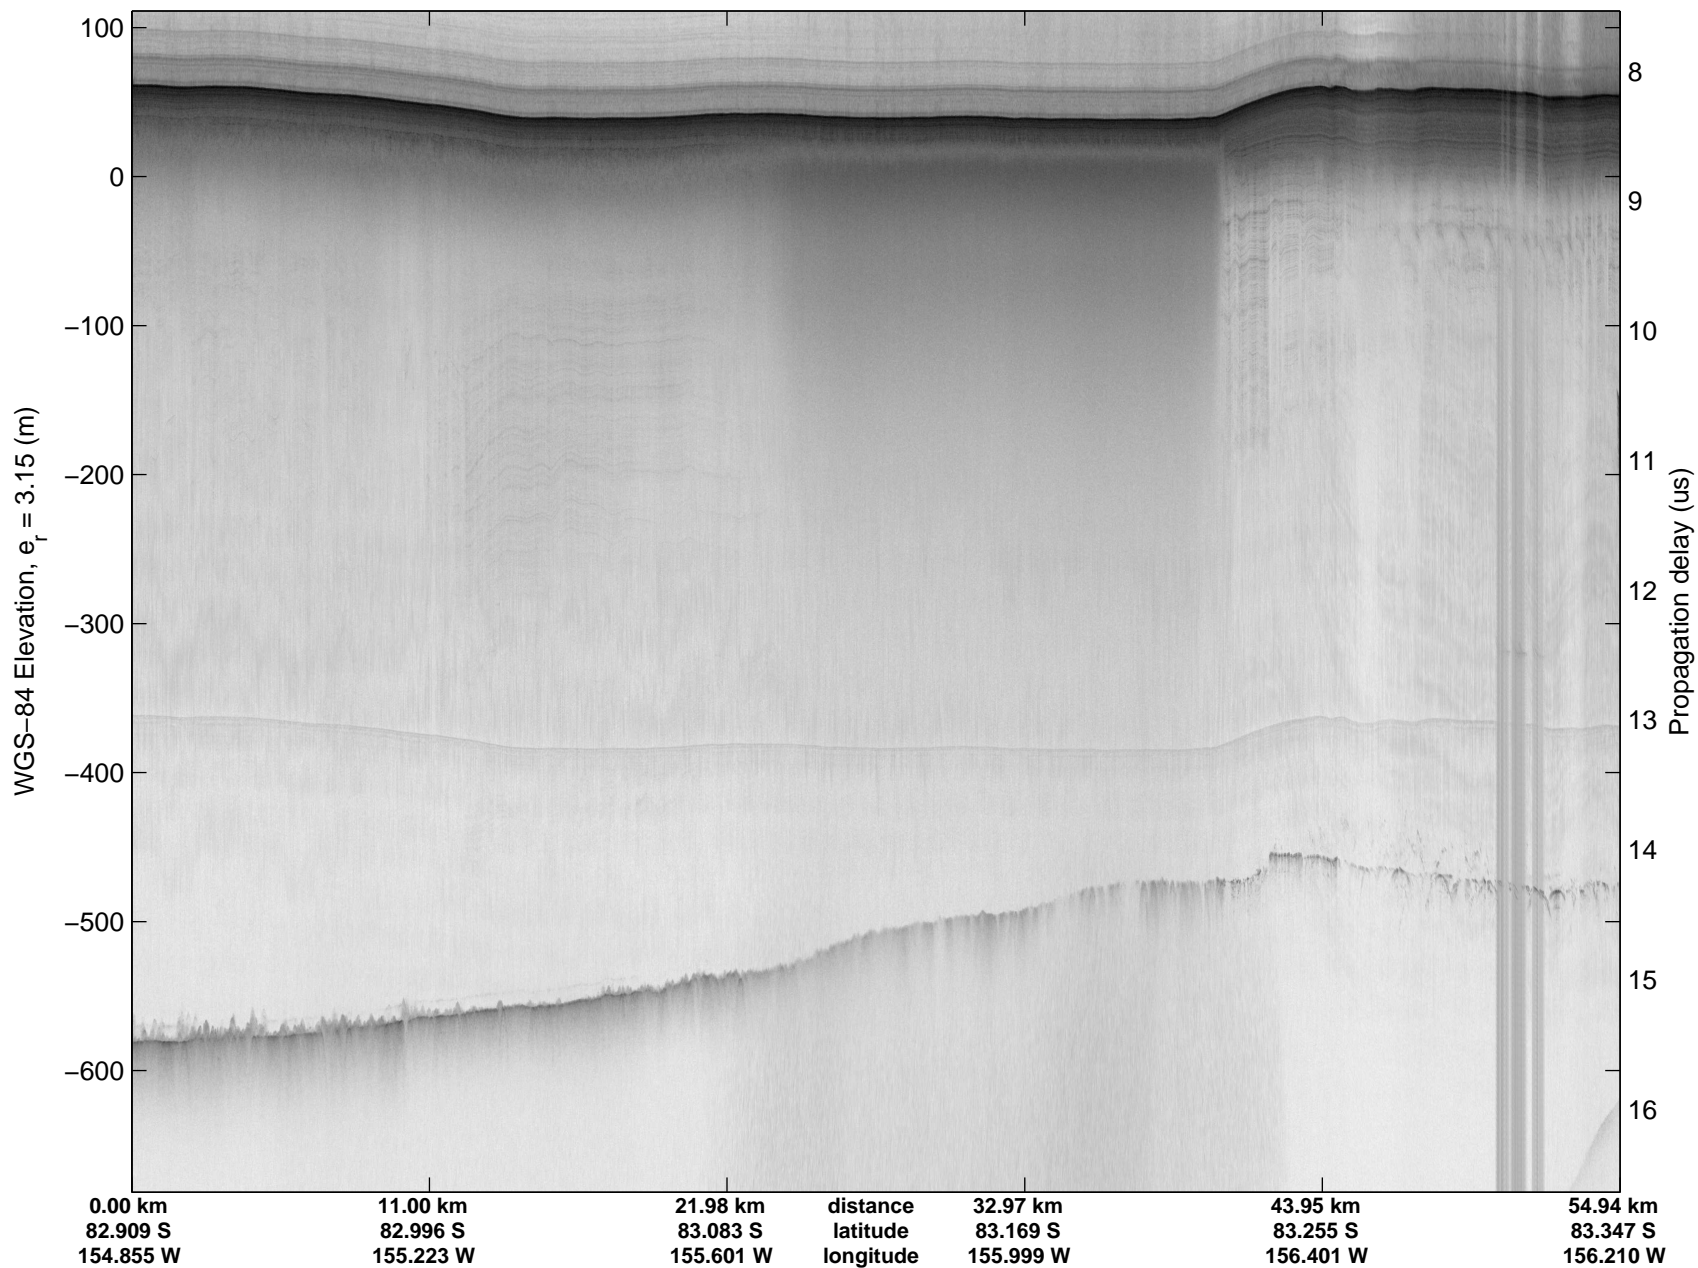

mcords4 2013_Antarctica_Basler: "Kamb Grounding Line" 20131220_08_001: 04:54:16.8 to 05:07:22.8 GPS

mcords4 2013_Antarctica_Basler: "Kamb Grounding Line" 20131220_08_001: 04:54:16.8 to 05:07:22.8 GPS