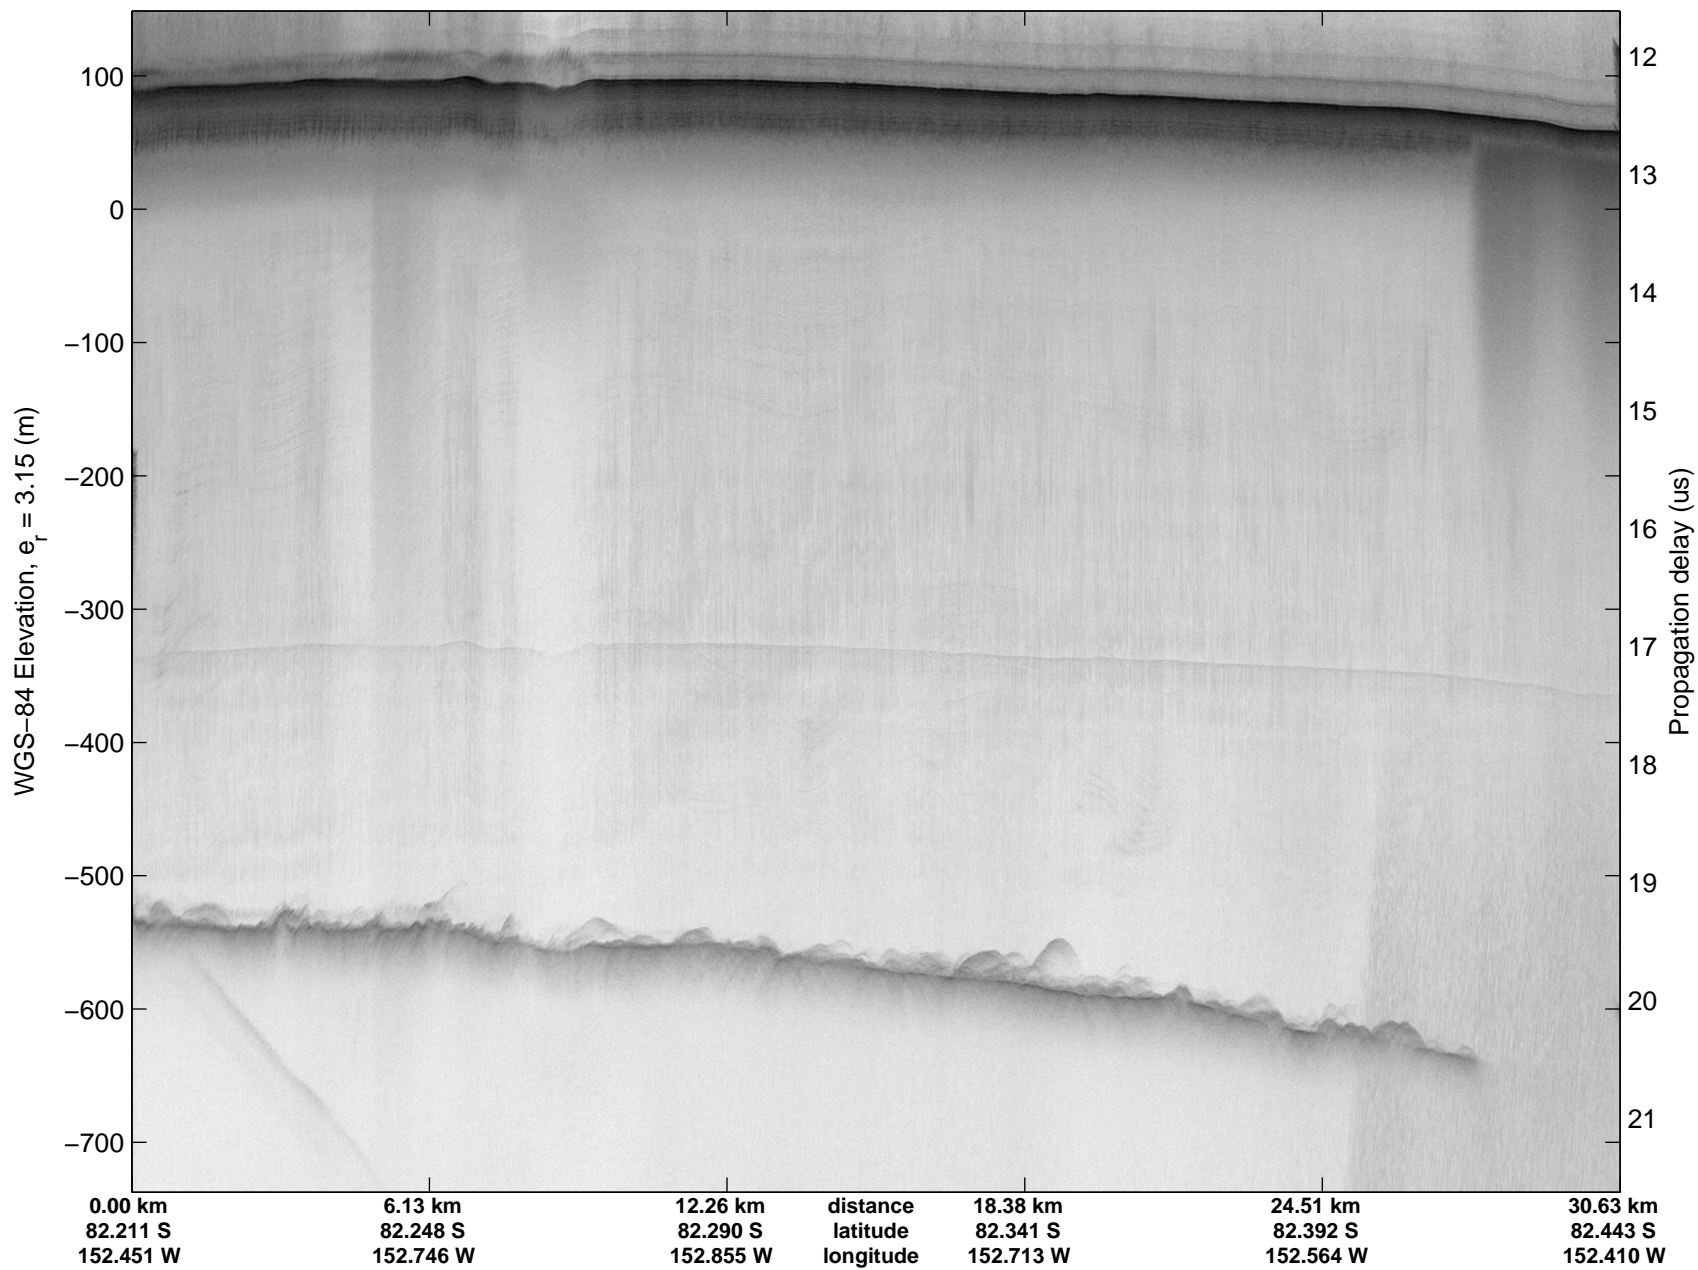

mcords4 2013_Antarctica_Basler: "Kamb Grounding Line" 20131220_06_001: 04:30:41.4 to 04:38:08.6 GPS

mcords4 2013_Antarctica_Basler: "Kamb Grounding Line" 20131220_06_001: 04:30:41.4 to 04:38:08.6 GPS