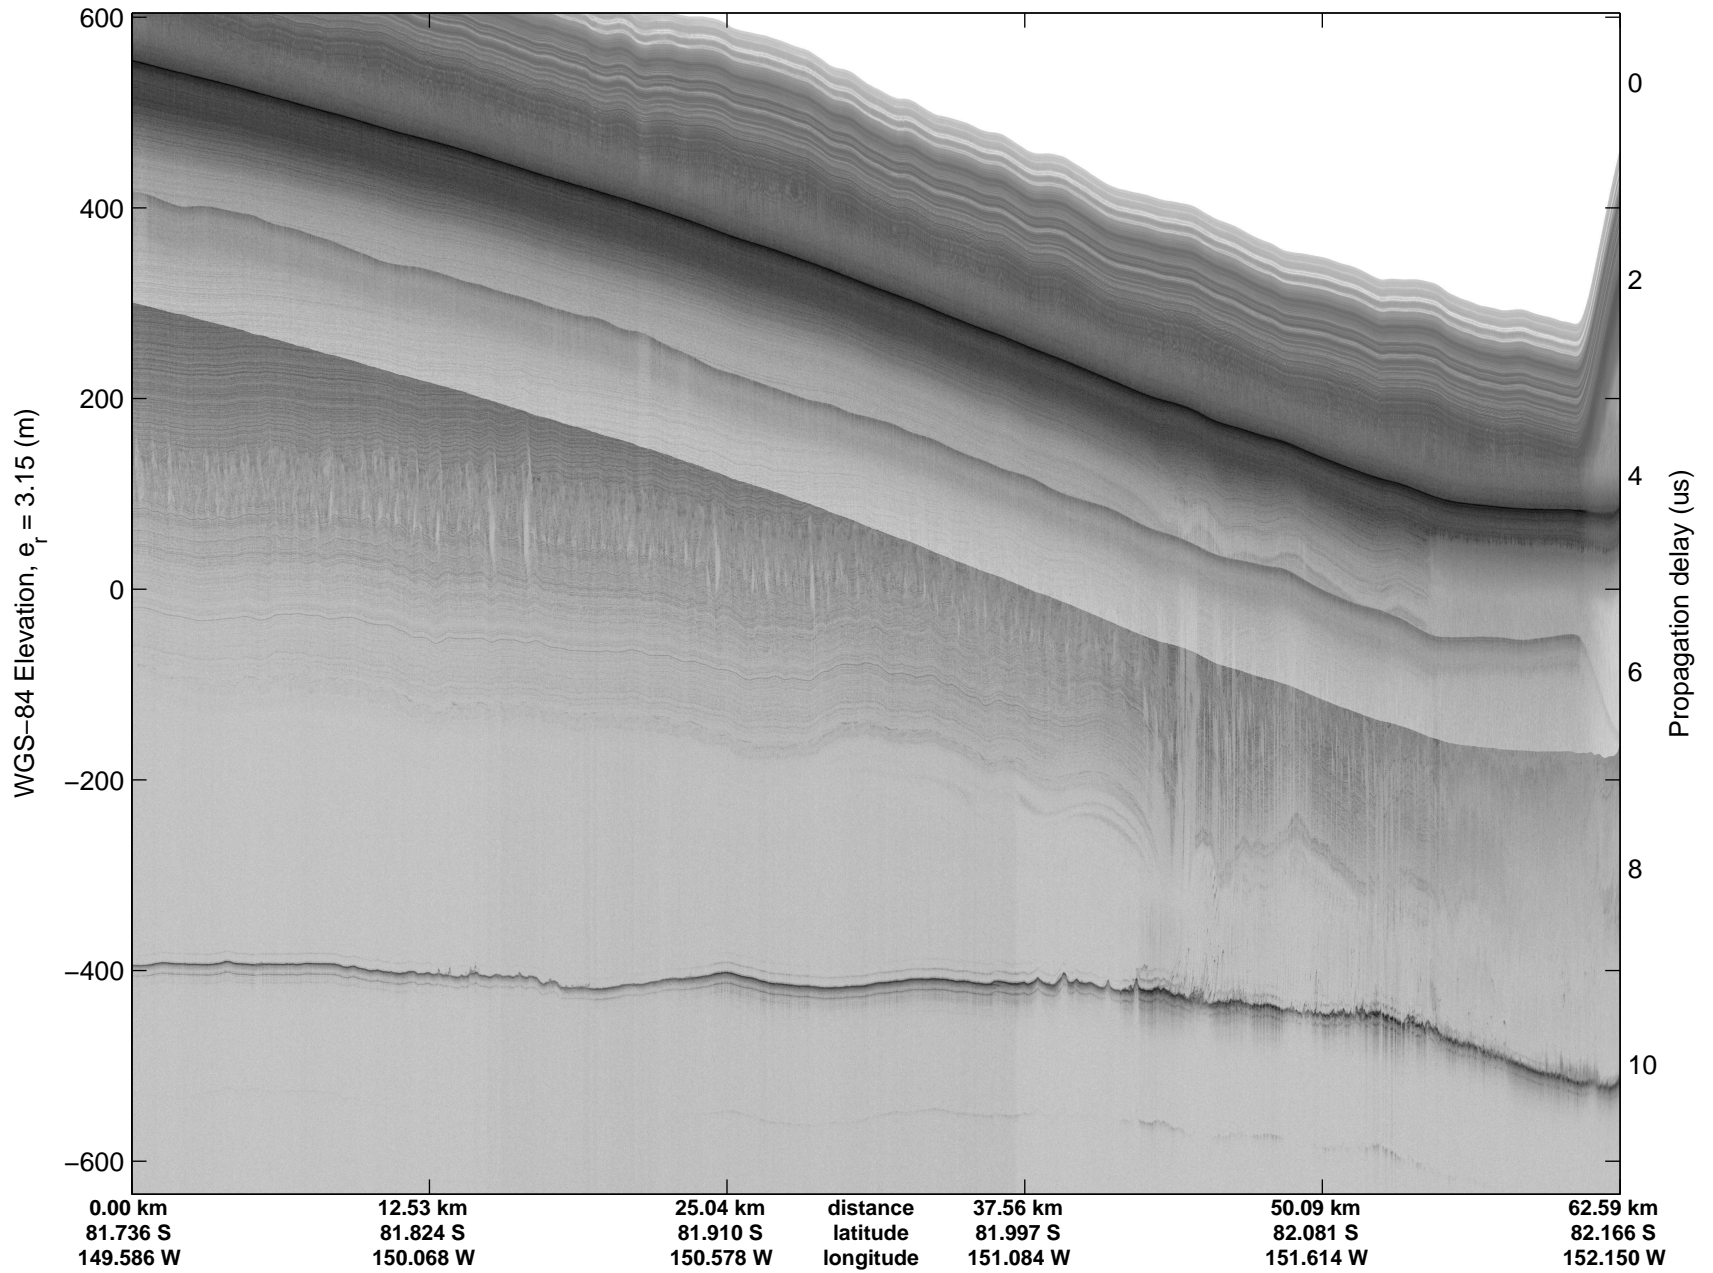

mcords4 2013_Antarctica_Basler: "Kamb Grounding Line" 20131220_05_001: 04:14:12.9 to 04:28:54.5 GPS

mcords4 2013_Antarctica_Basler: "Kamb Grounding Line" 20131220_05_001: 04:14:12.9 to 04:28:54.5 GPS