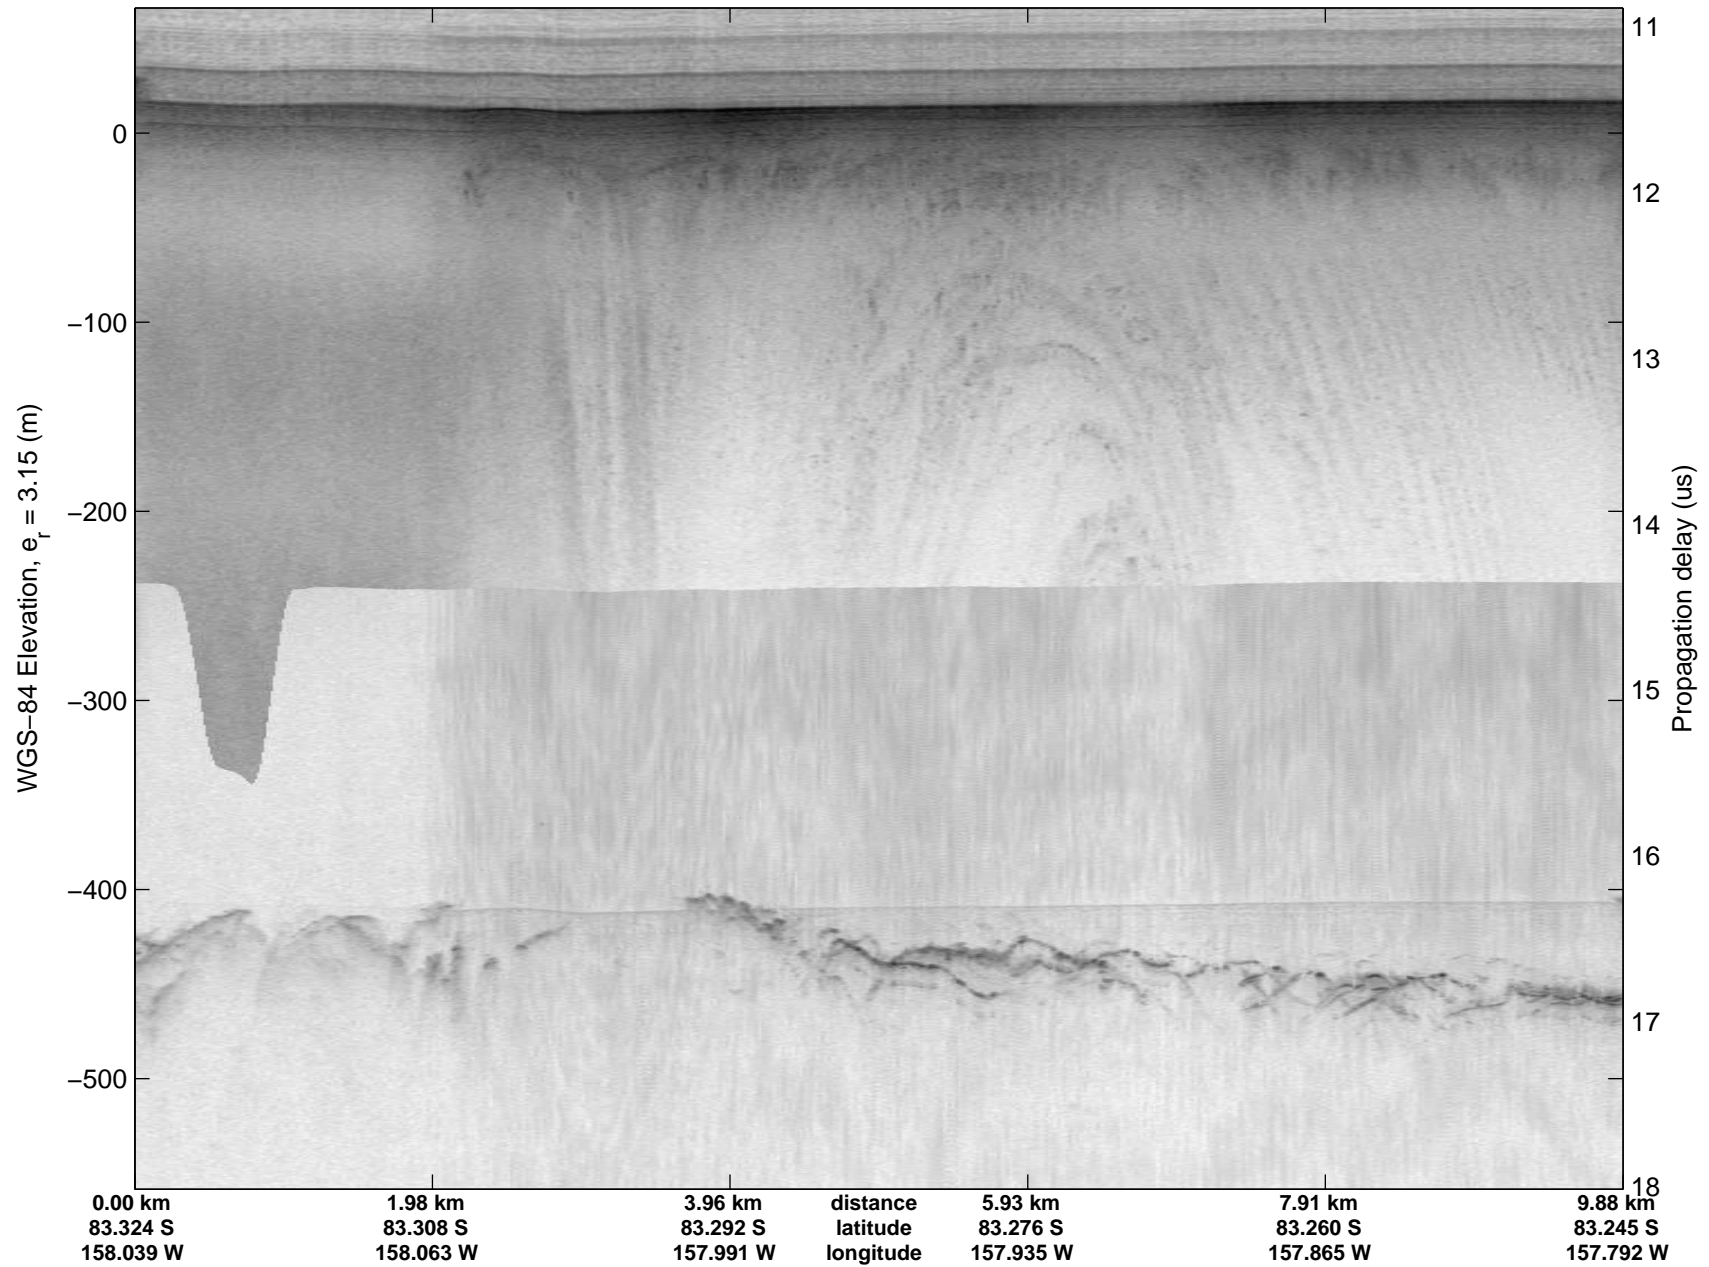

mcords4 2013\_Antarctica\_Basler: "Kamb Grounding Line" 20131220\_02\_001: -2:41:20.3 to -2:43:55.2 GPS

mcords4 2013\_Antarctica\_Basler: "Kamb Grounding Line" 20131220\_02\_001: -2:41:20.3 to -2:43:55.2 GPS