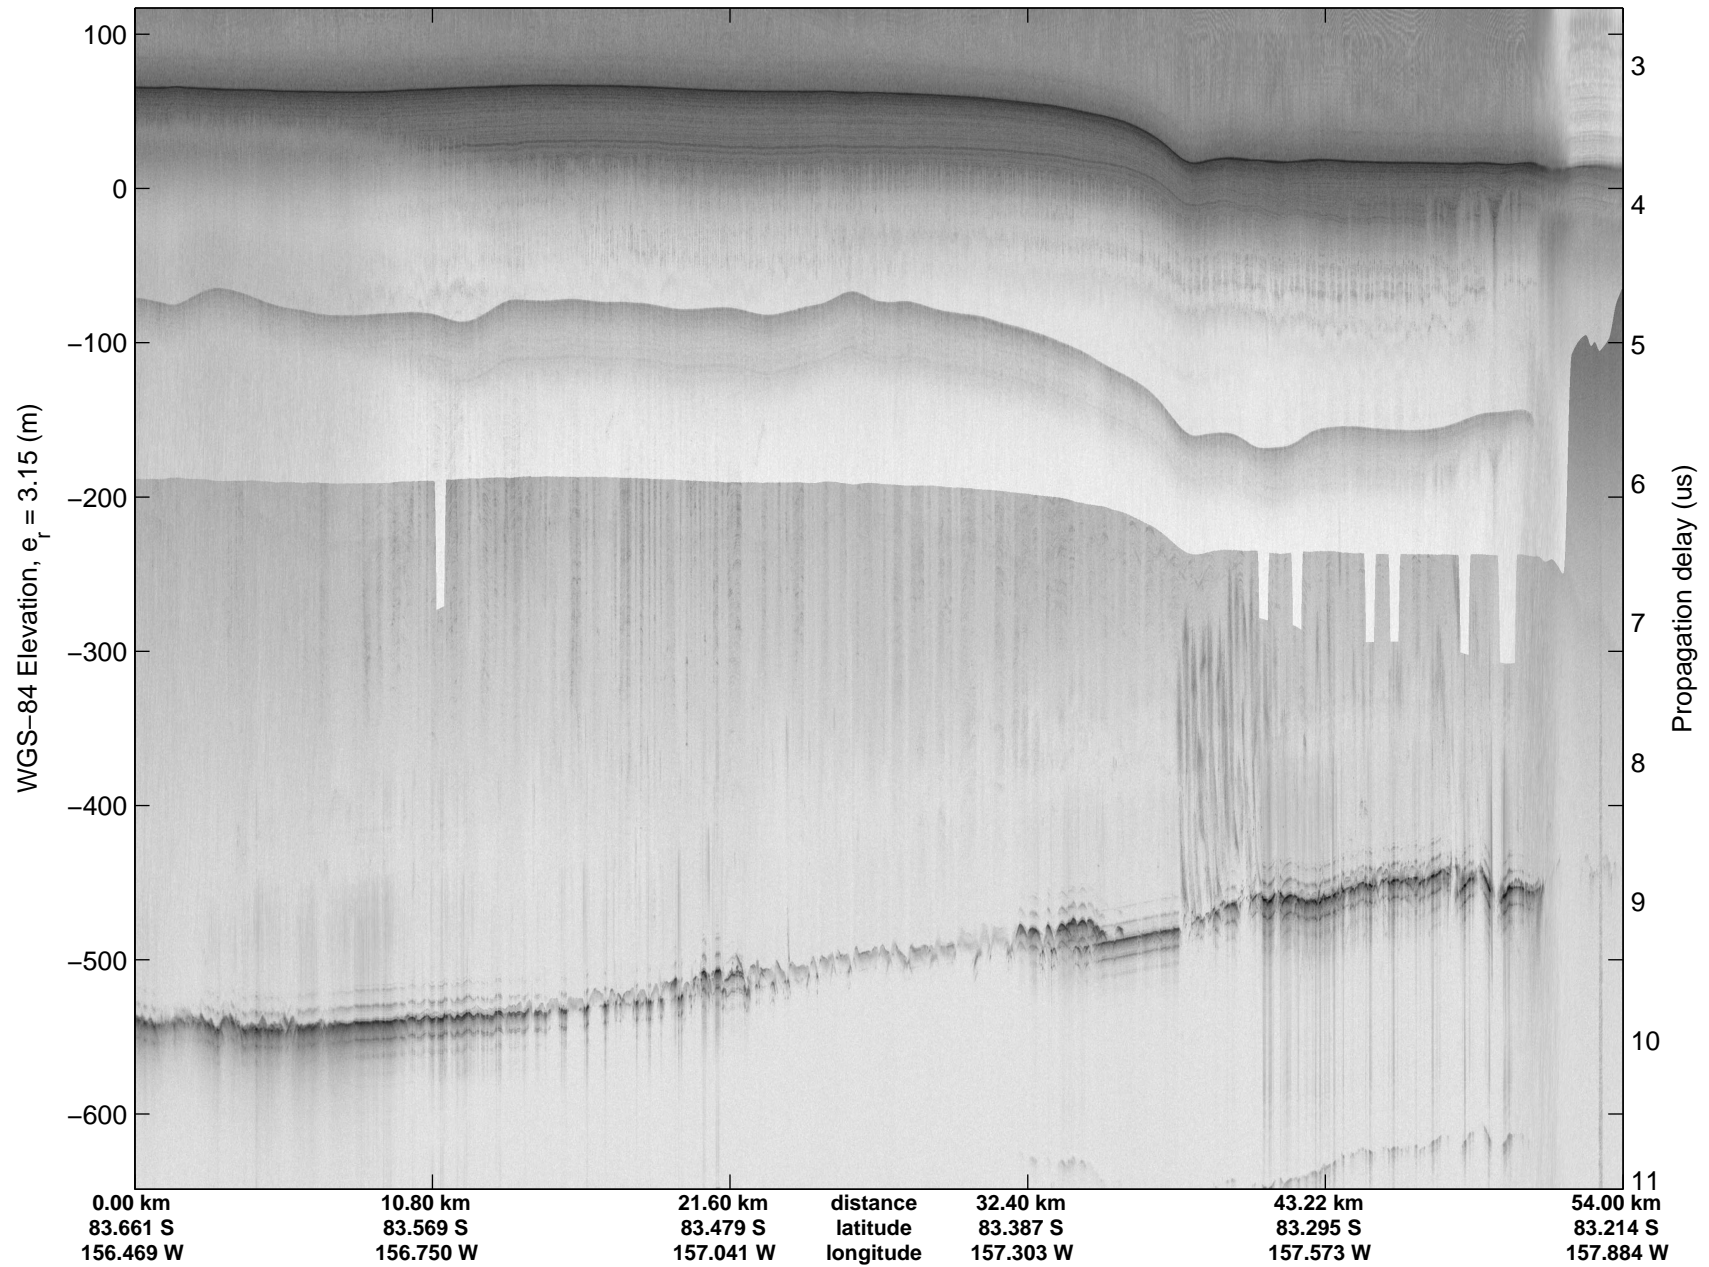

mcords4 2013\_Antarctica\_Basler: "Kamb Grounding Line" 20131220\_01\_001: -2:17:42.6 to -2:30:46.1 GPS

mcords4 2013\_Antarctica\_Basler: "Kamb Grounding Line" 20131220\_01\_001: -2:17:42.6 to -2:30:46.1 GPS