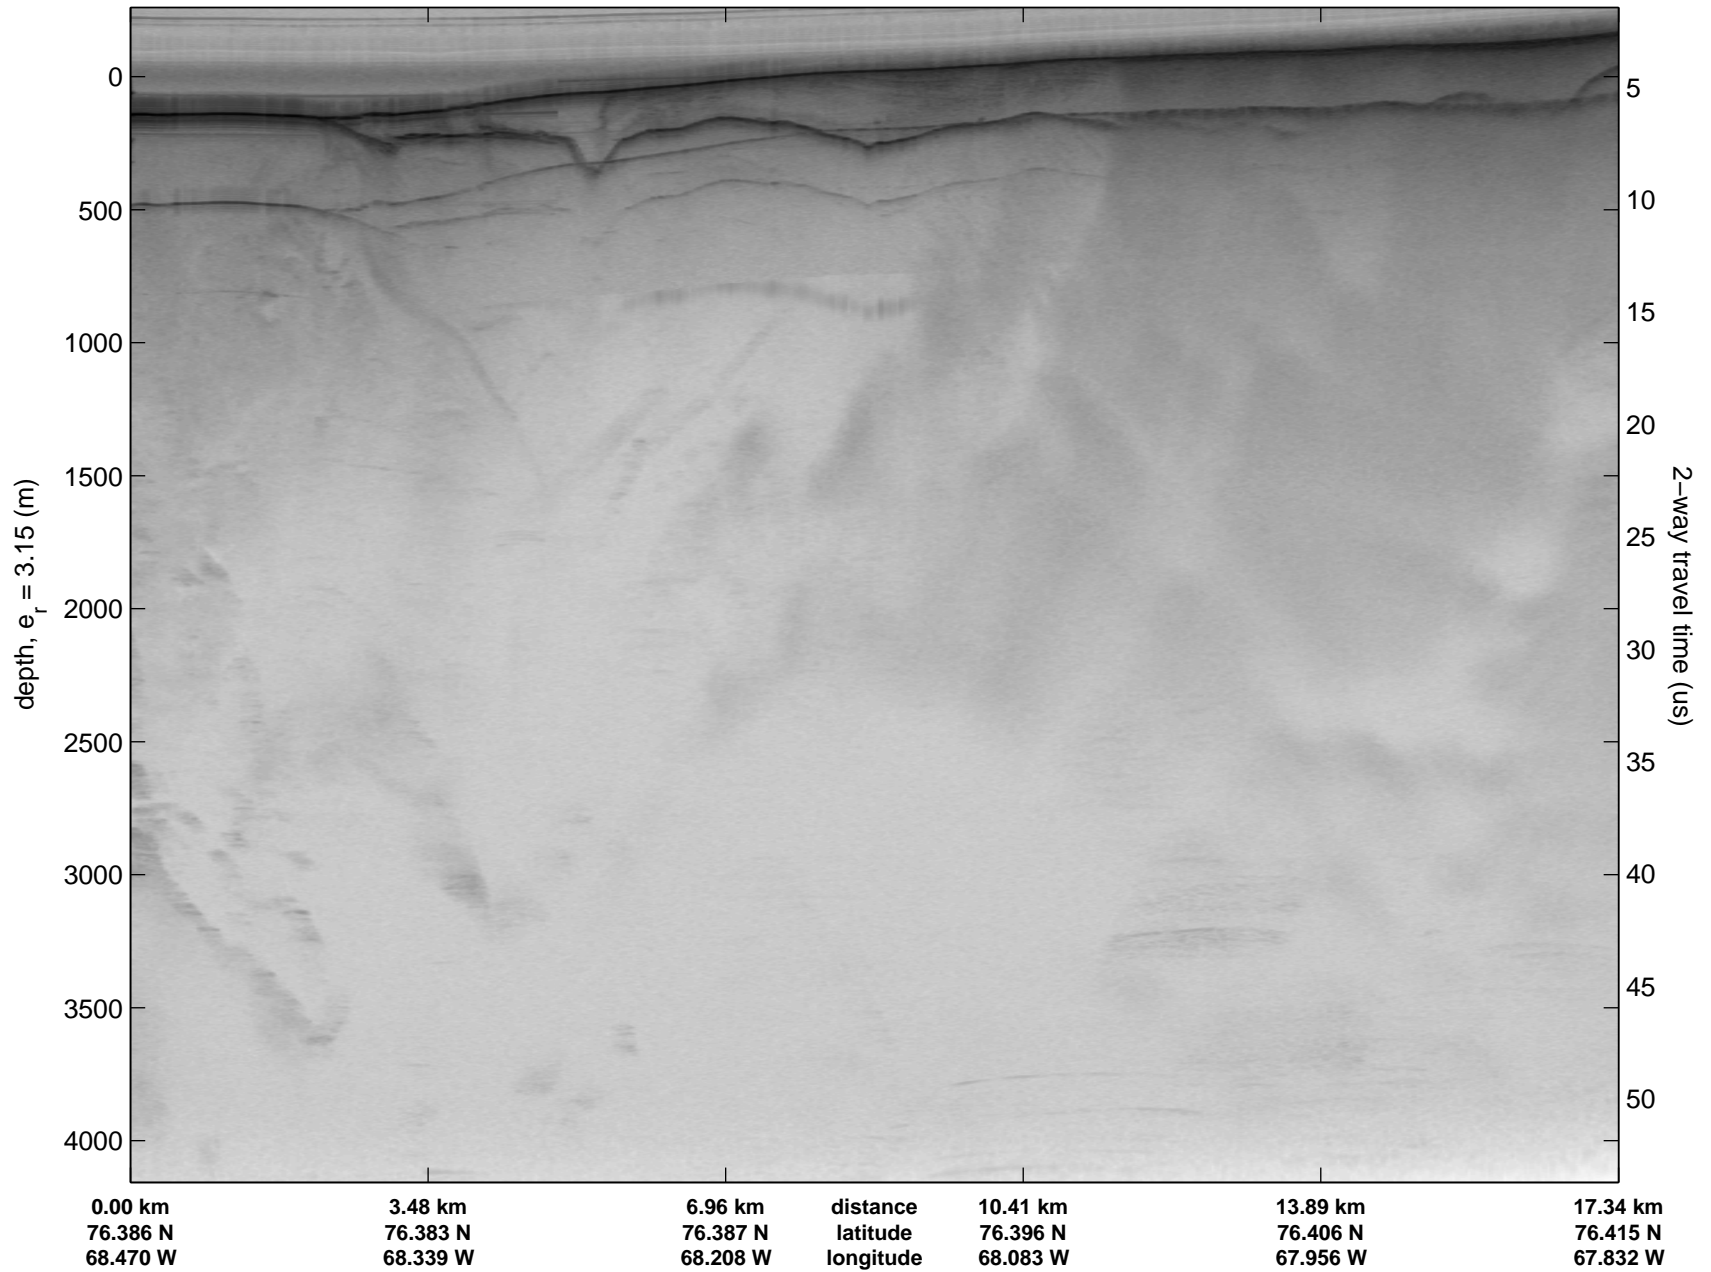

Polar Stereograph 70N/-45E

Data Frame ID: 20120515\_01\_001

Data Frame ID: 20120515\_01\_001

0.00 km	3.48 km	6.96 km	distance	10.41 km	13.89 km	17.34 km
76.386 N	76.383 N	76.387 N	latitude	76.396 N	76.406 N	76.415 N
68.470 W	68.339 W	68.208 W	longitude	68.083 W	67.956 W	67.832 W