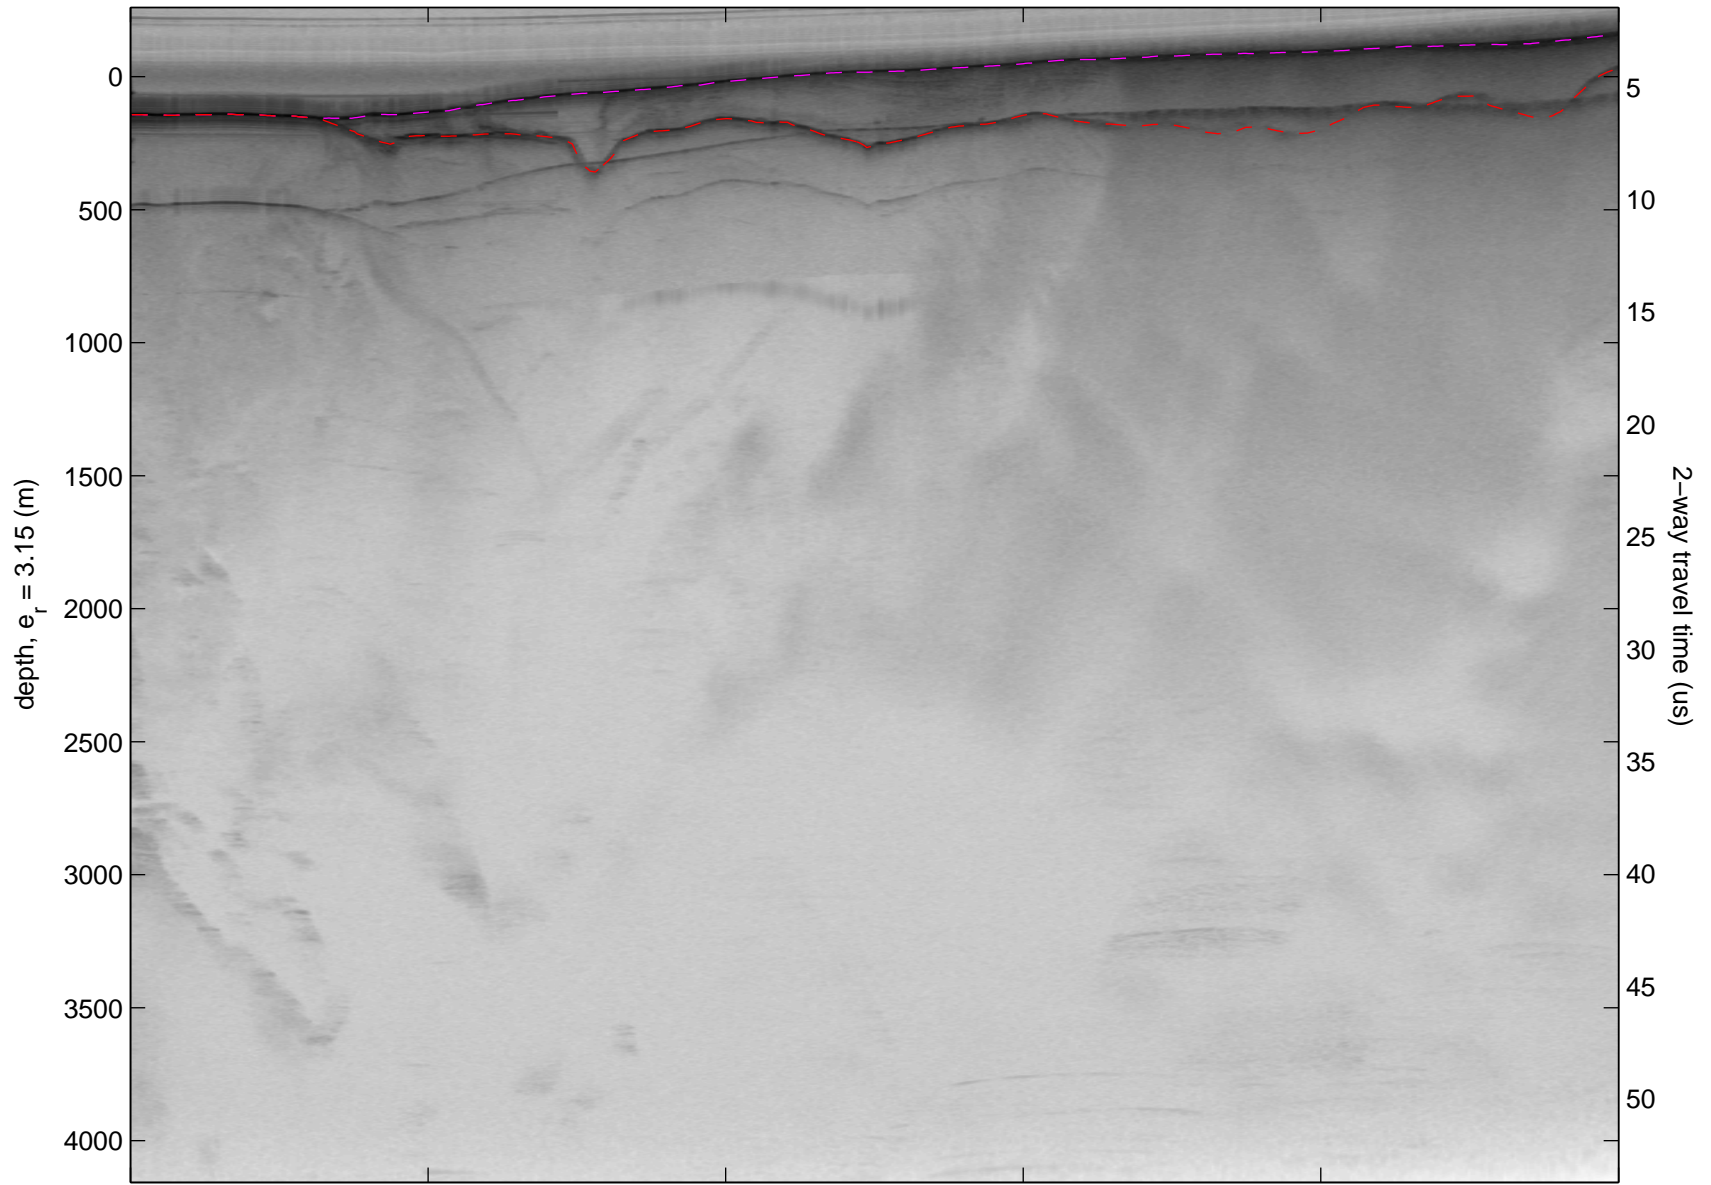

Polar Stereograph 70N/-45E

Data Frame ID: 20120515\_01\_001

Data Frame ID: 20120515\_01\_001

0.00 km	3.48 km	6.96 km	distance	10.41 km	13.89 km	17.34 km
76.386 N	76.383 N	76.387 N	latitude	76.396 N	76.406 N	76.415 N
68.470 W	68.339 W	68.208 W	longitude	68.083 W	67.956 W	67.832 W