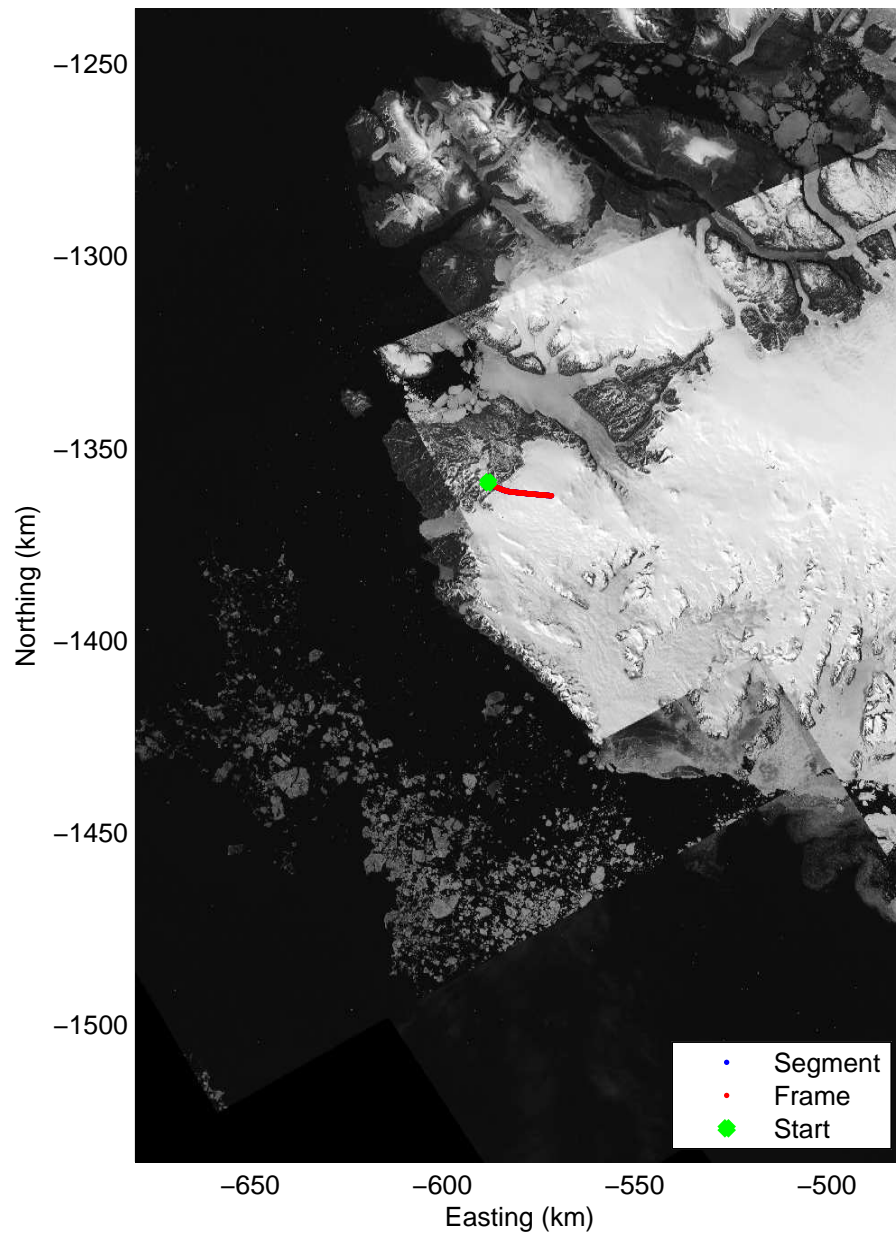

Polar Stereograph 70N/-45E

Data Frame ID: 20120515\_01\_001

Data Frame ID: 20120515\_01\_001

0.00 km	3.48 km	6.96 km	distance	10.41 km	13.89 km	17.34 km
76.386 N	76.383 N	76.387 N	latitude	76.396 N	76.406 N	76.415 N
68.470 W	68.339 W	68.208 W	longitude	68.083 W	67.956 W	67.832 W