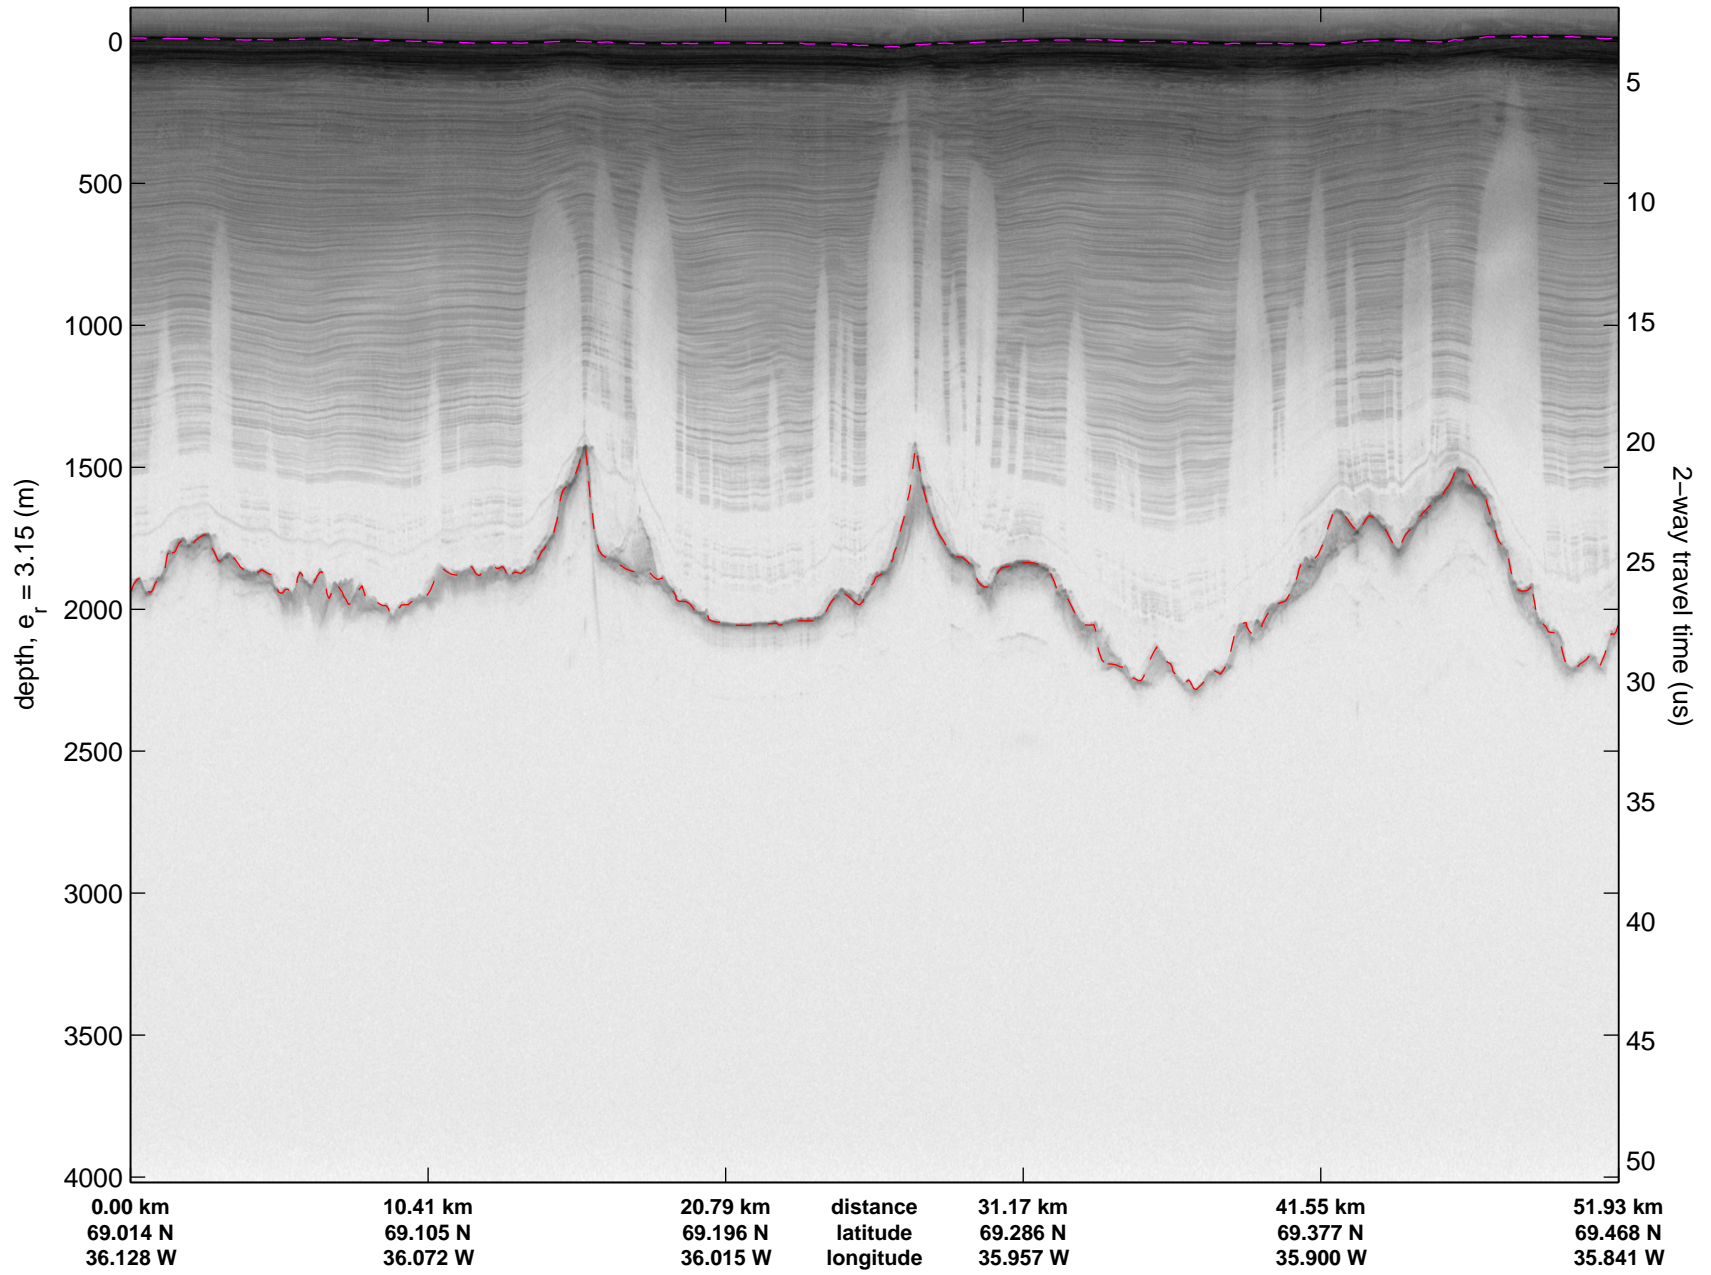

Data Frame ID: 20120418_01_038