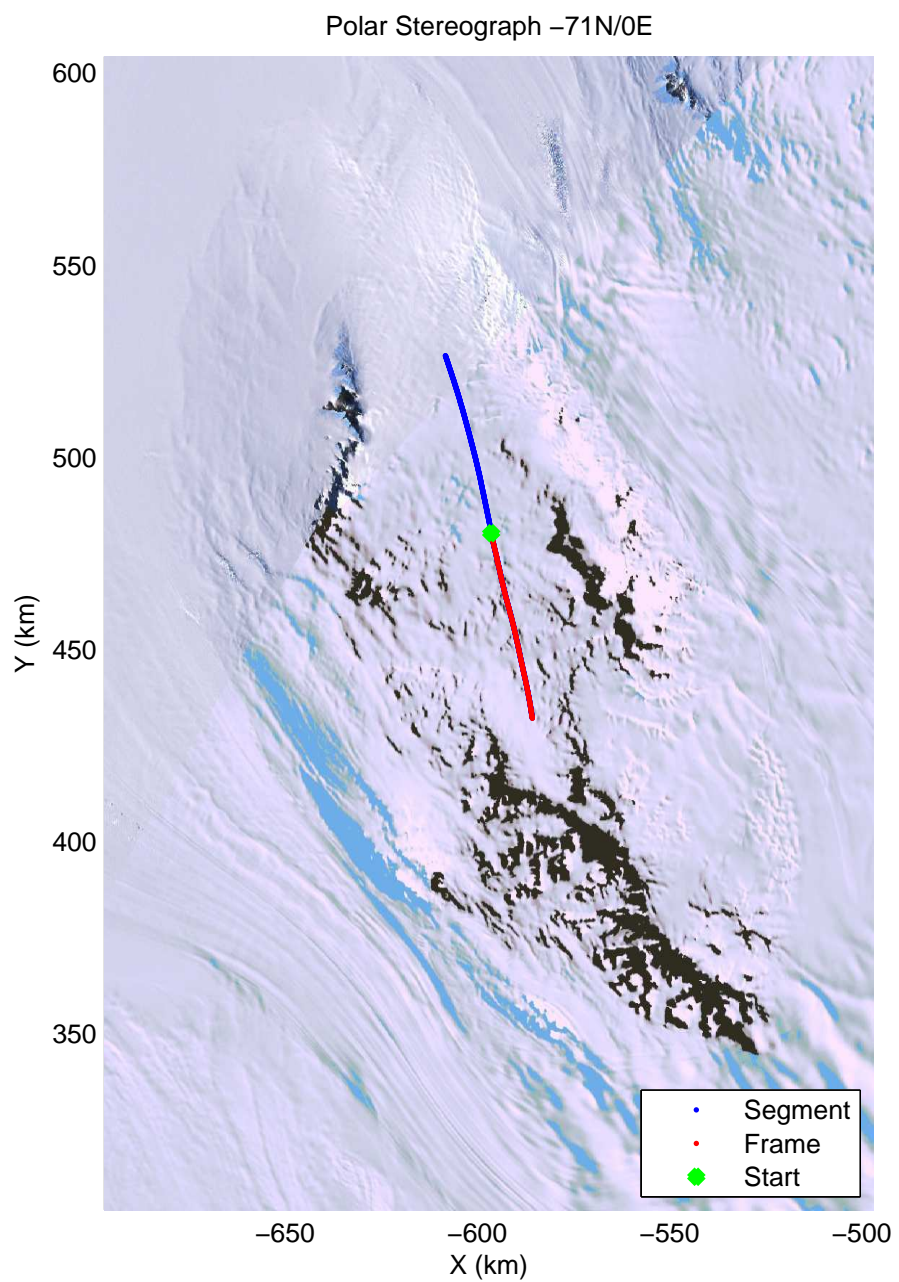

mcords2 2012_Antarctica_DC8:Foundation-Support Force 01 20121028_01_001:18:21:14.85 to 18:25:52.42 GPS

mcords2 2012_Antarctica_DC8:Foundation-Support Force 01 20121028_01_001:18:21:14.85 to 18:25:52.42 GPS

mcords2 2012_Antarctica_DC8:Foundation-Support Force 01 20121028_01_002:18:25:41.12 to 18:31:14.71 GPS

mcords2 2012_Antarctica_DC8:Foundation-Support Force 01 20121028_01_002:18:25:41.12 to 18:31:14.71 GPS