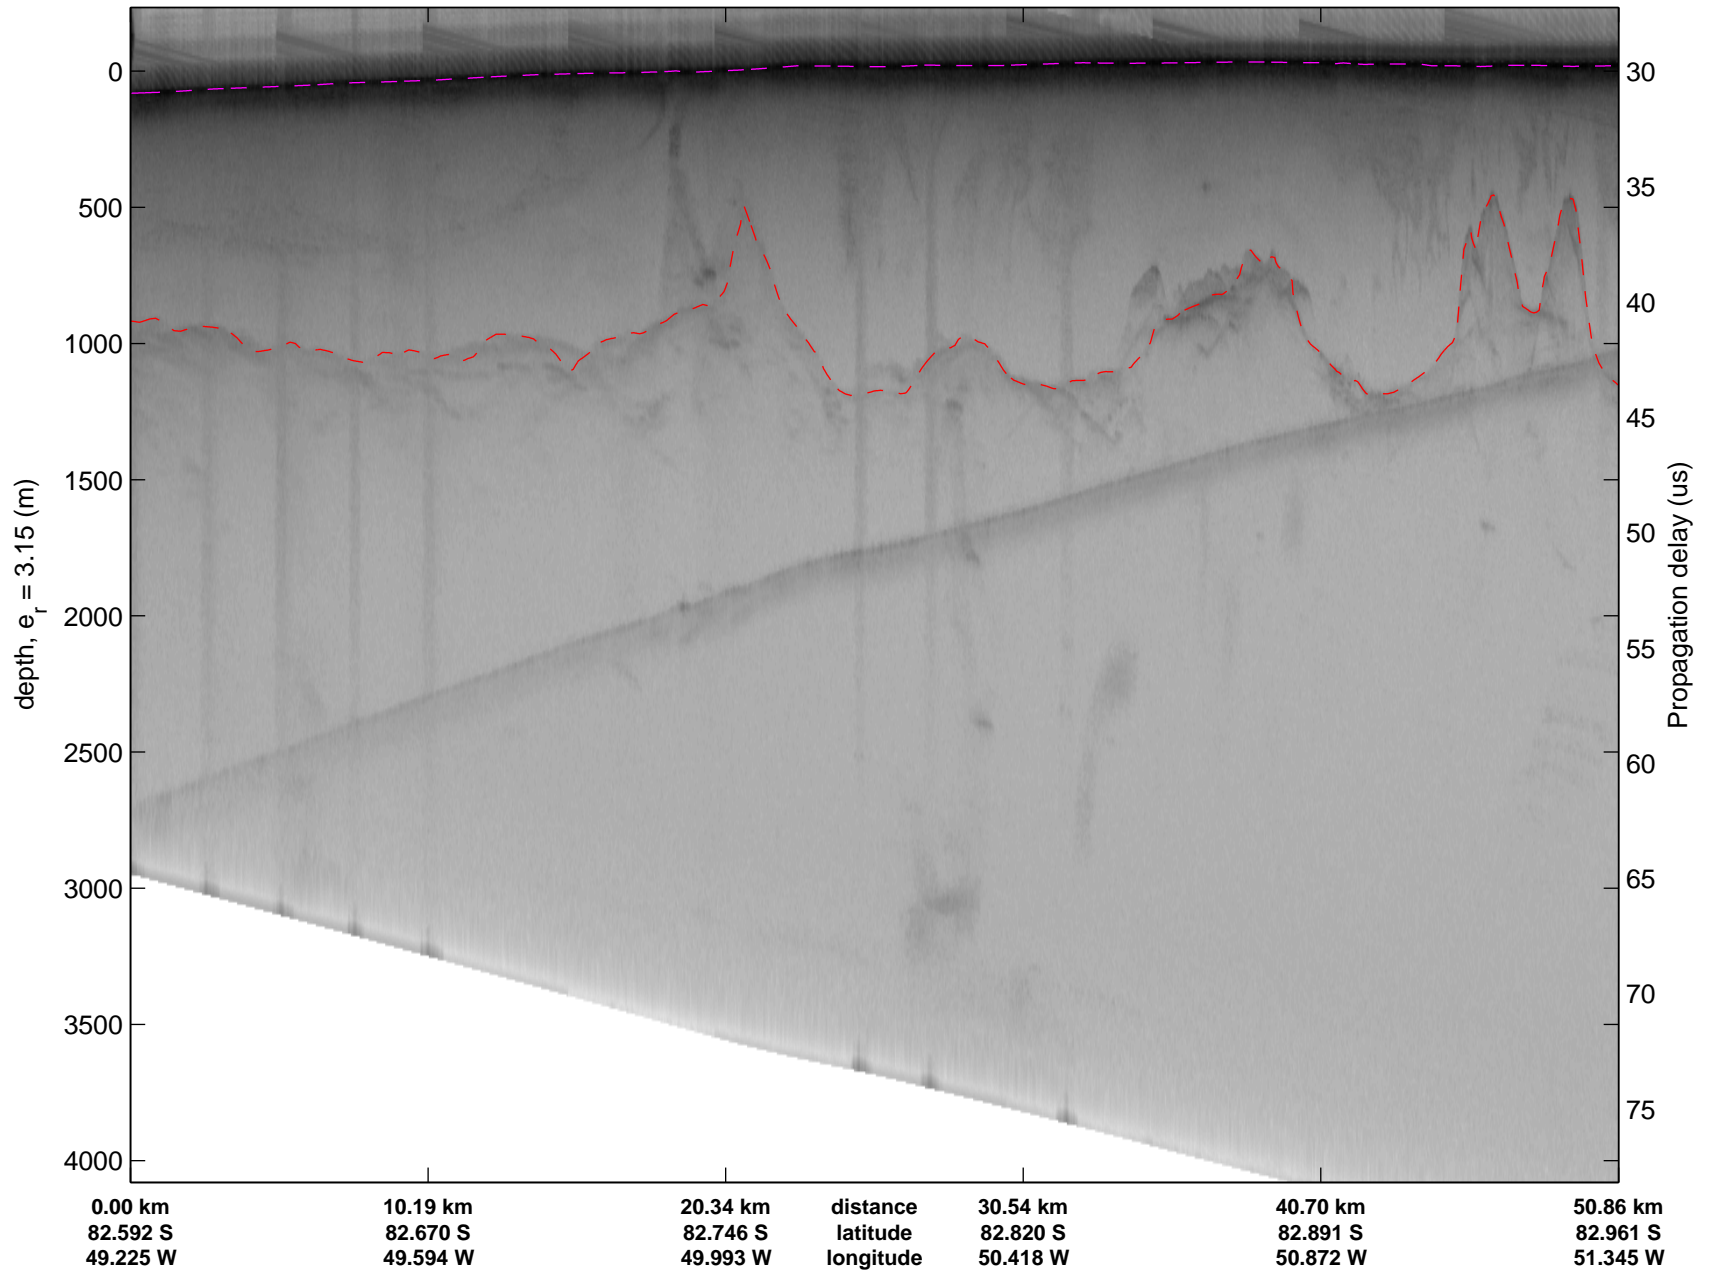

mcords2 2012_Antarctica_DC8:Foundation-Support Force 01 20121028_01_001:18:21:14.85 to 18:25:52.42 GPS

mcords2 2012_Antarctica_DC8:Foundation-Support Force 01 20121028_01_001:18:21:14.85 to 18:25:52.42 GPS

mcords2 2012_Antarctica_DC8:Foundation-Support Force 01 20121028_01_002:18:25:41.12 to 18:31:14.71 GPS

mcords2 2012_Antarctica_DC8:Foundation-Support Force 01 20121028_01_002:18:25:41.12 to 18:31:14.71 GPS