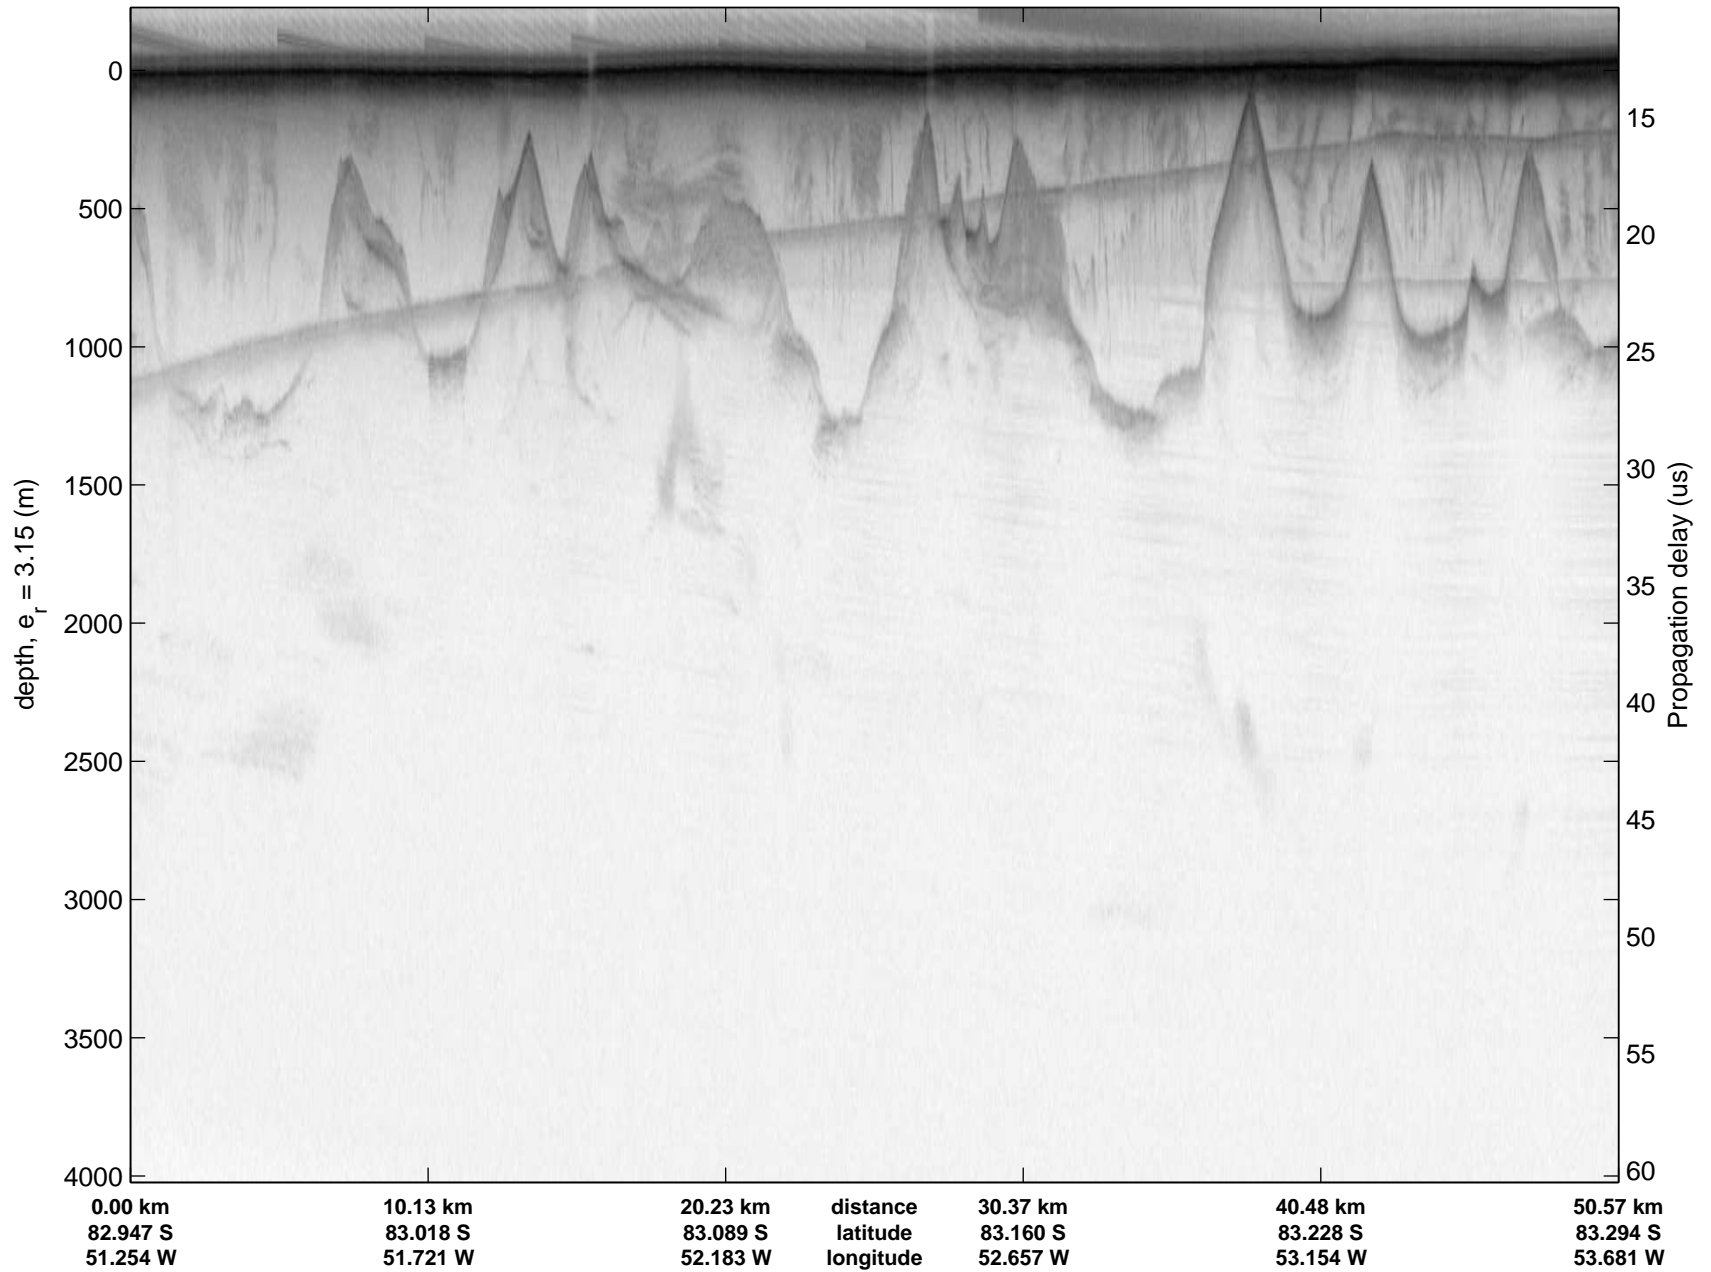

mcords2 2012_Antarctica_DC8:Foundation-Support Force 01 20121028_01_001:18:21:14.85 to 18:25:52.42 GPS

mcords2 2012_Antarctica_DC8:Foundation-Support Force 01 20121028_01_001:18:21:14.85 to 18:25:52.42 GPS

mcords2 2012_Antarctica_DC8:Foundation-Support Force 01 20121028_01_002:18:25:41.12 to 18:31:14.71 GPS

mcords2 2012_Antarctica_DC8:Foundation-Support Force 01 20121028_01_002:18:25:41.12 to 18:31:14.71 GPS