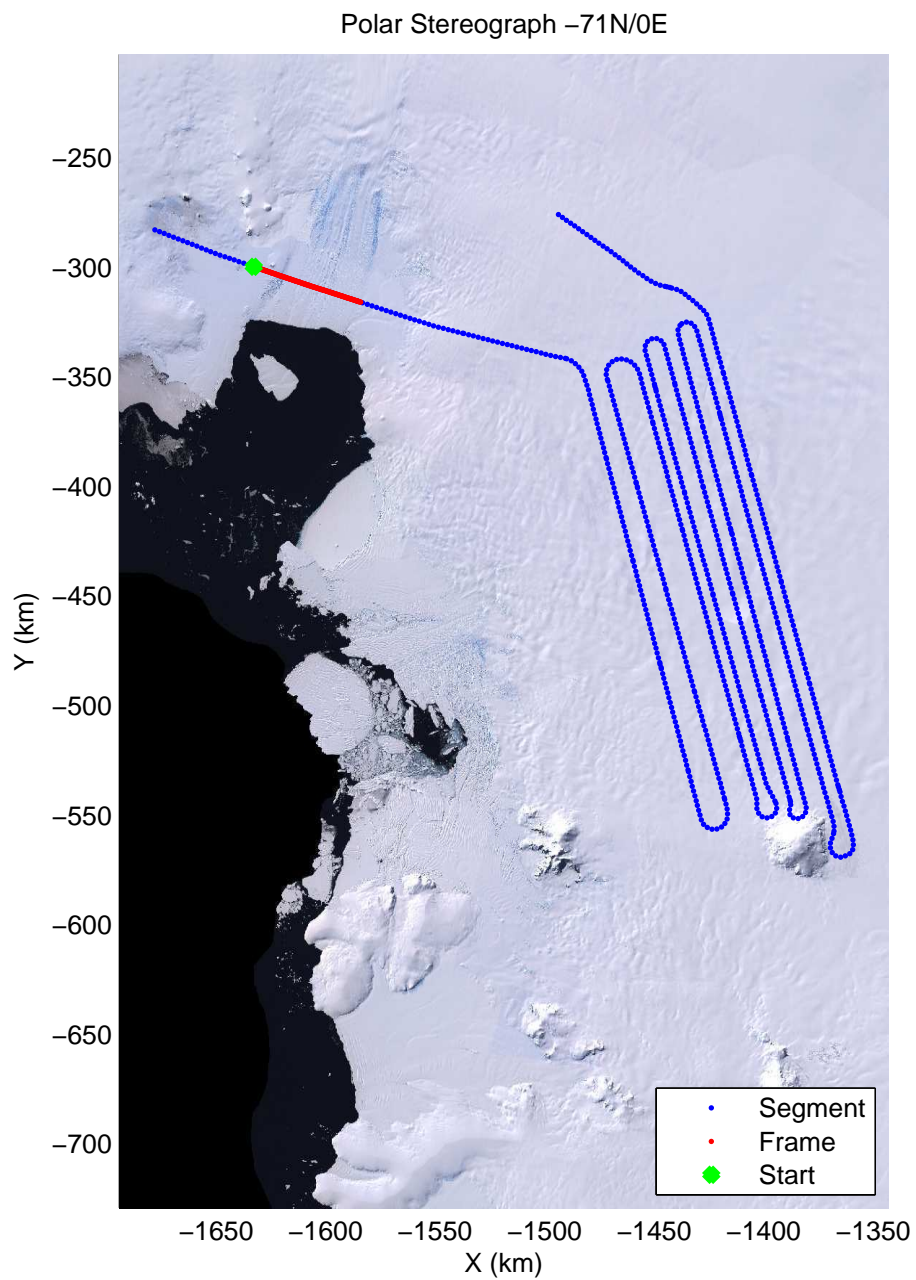

mcords2 2012_Antarctica_DC8:Thwaites Upstream 3 20121016_02_001:17:36:00.49 to 17:40:23.59 GPS

mcords2 2012_Antarctica_DC8:Thwaites Upstream 3 20121016_02_001:17:36:00.49 to 17:40:23.59 GPS

mcords2 2012_Antarctica_DC8:Thwaites Upstream 3 20121016_02_002:17:40:13.36 to 17:44:48.18 GPS