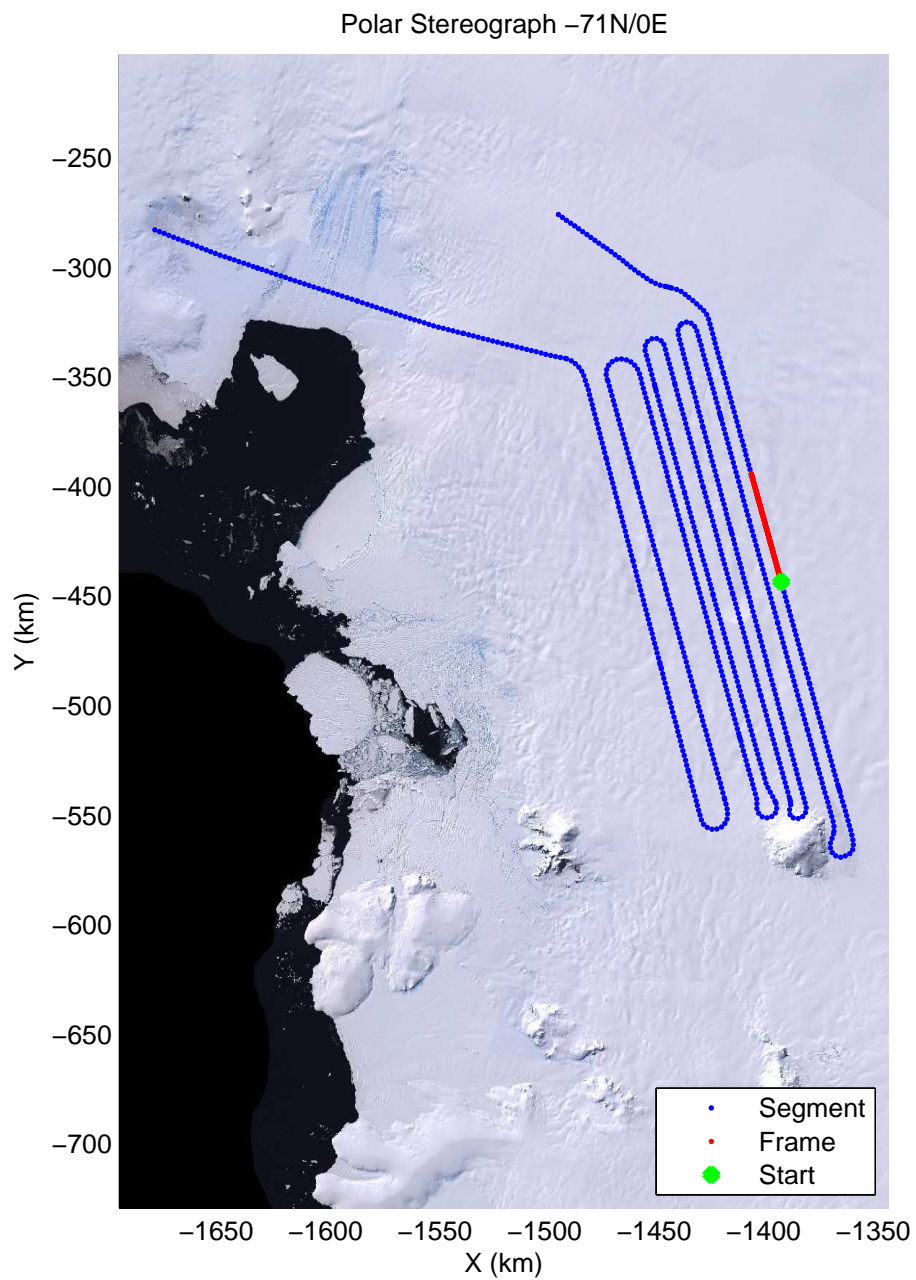

mcords2 2012_Antarctica_DC8:Thwaites Upstream 3 20121016_02_039:21:28:47.44 to 21:35:11.00 GPS

mcords2 2012_Antarctica_DC8:Thwaites Upstream 3 20121016_02_040:21:34:56.99 to 21:41:30.44 GPS

mcords2 2012_Antarctica_DC8:Thwaites Upstream 3 20121016_02_040:21:34:56.99 to 21:41:30.44 GPS