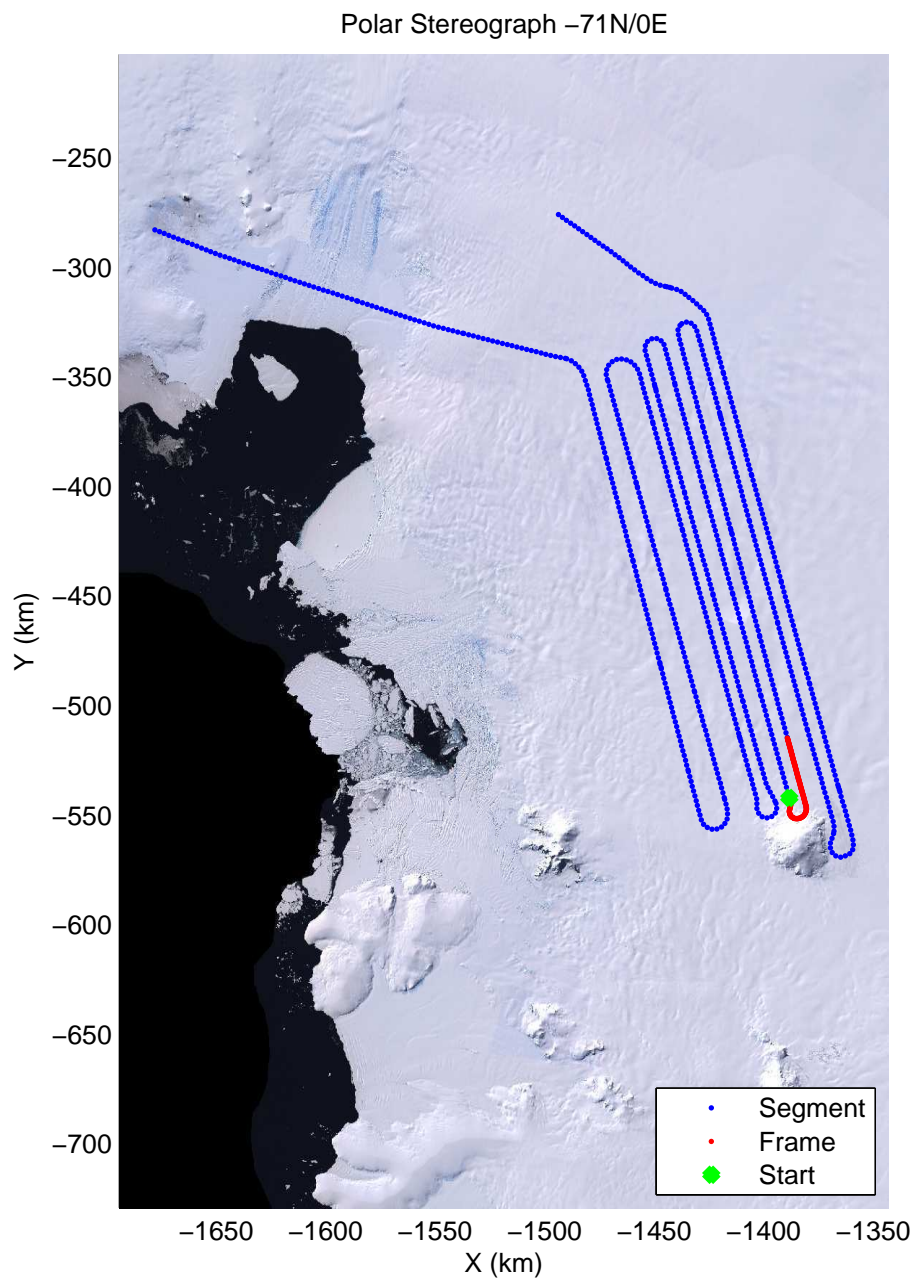

mcords2 2012_Antarctica_DC8:Thwaites Upstream 3 20121016_02_026:20:06:36.90 to 20:12:59.27 GPS

mcords2 2012_Antarctica_DC8:Thwaites Upstream 3 20121016_02_027:20:12:45.13 to 20:19:29.60 GPS

mcords2 2012_Antarctica_DC8:Thwaites Upstream 3 20121016_02_027:20:12:45.13 to 20:19:29.60 GPS