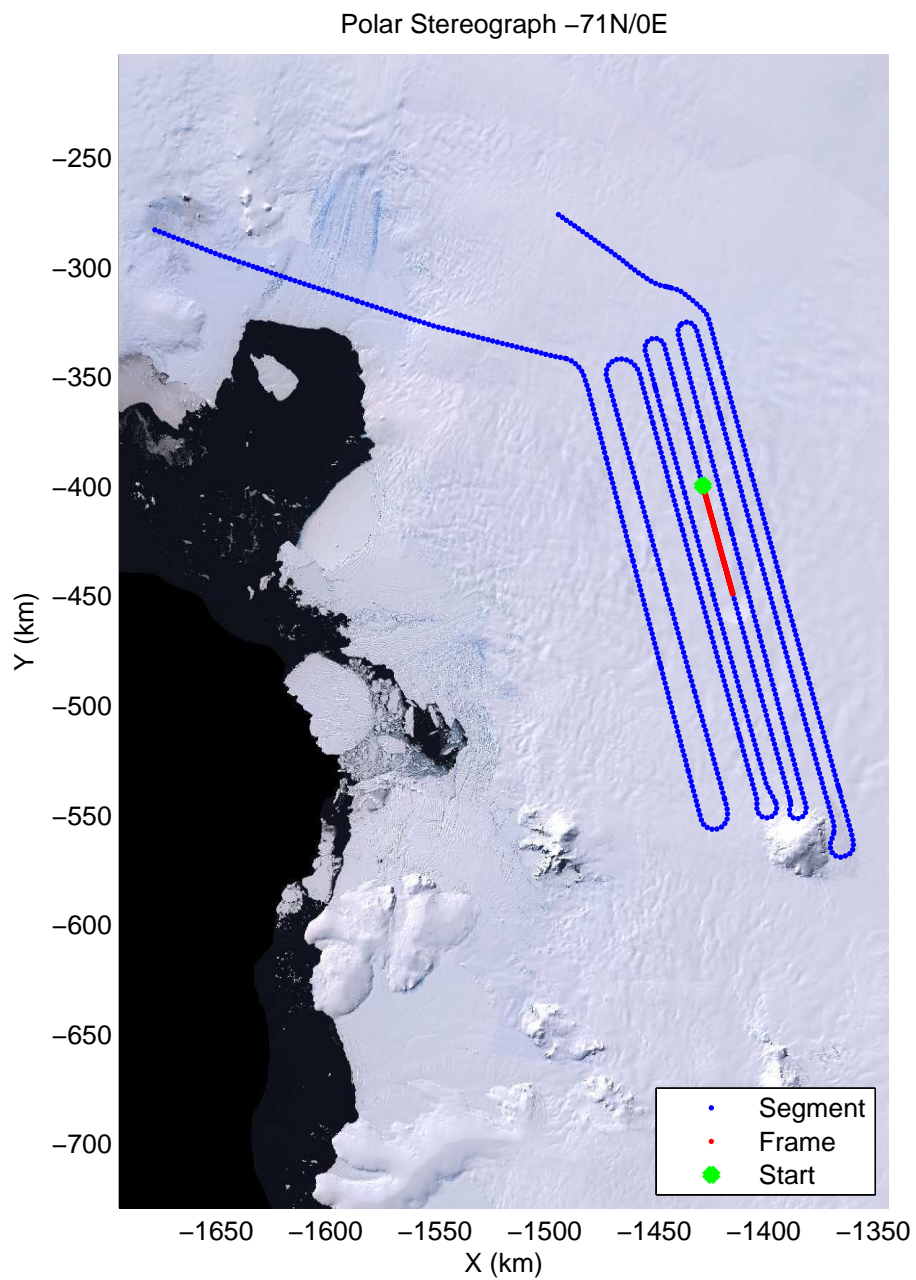

mcords2 2012_Antarctica_DC8:Thwaites Upstream 3 20121016_02_023:19:47:32.40 to 19:54:36.31 GPS

mcords2 2012_Antarctica_DC8:Thwaites Upstream 3 20121016_02_024:19:54:21.66 to 20:00:43.70 GPS

mcords2 2012_Antarctica_DC8:Thwaites Upstream 3 20121016_02_024:19:54:21.66 to 20:00:43.70 GPS