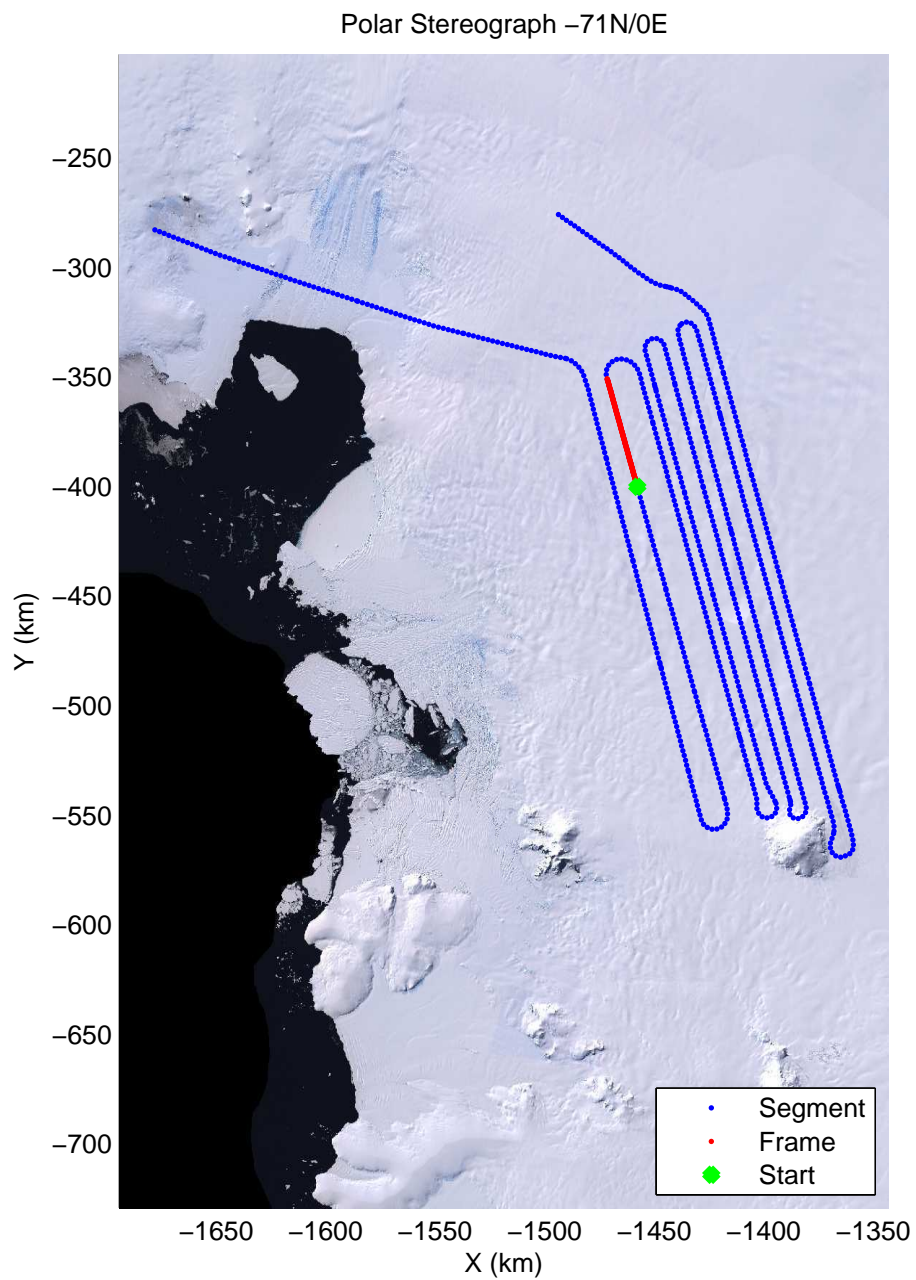

mcords2 2012_Antarctica_DC8:Thwaites Upstream 3 20121016_02_011:18:32:46.19 to 18:39:04.89 GPS

mcords2 2012_Antarctica_DC8:Thwaites Upstream 3 20121016_02_012:18:38:50.58 to 18:45:21.19 GPS

mcords2 2012_Antarctica_DC8:Thwaites Upstream 3 20121016_02_012:18:38:50.58 to 18:45:21.19 GPS