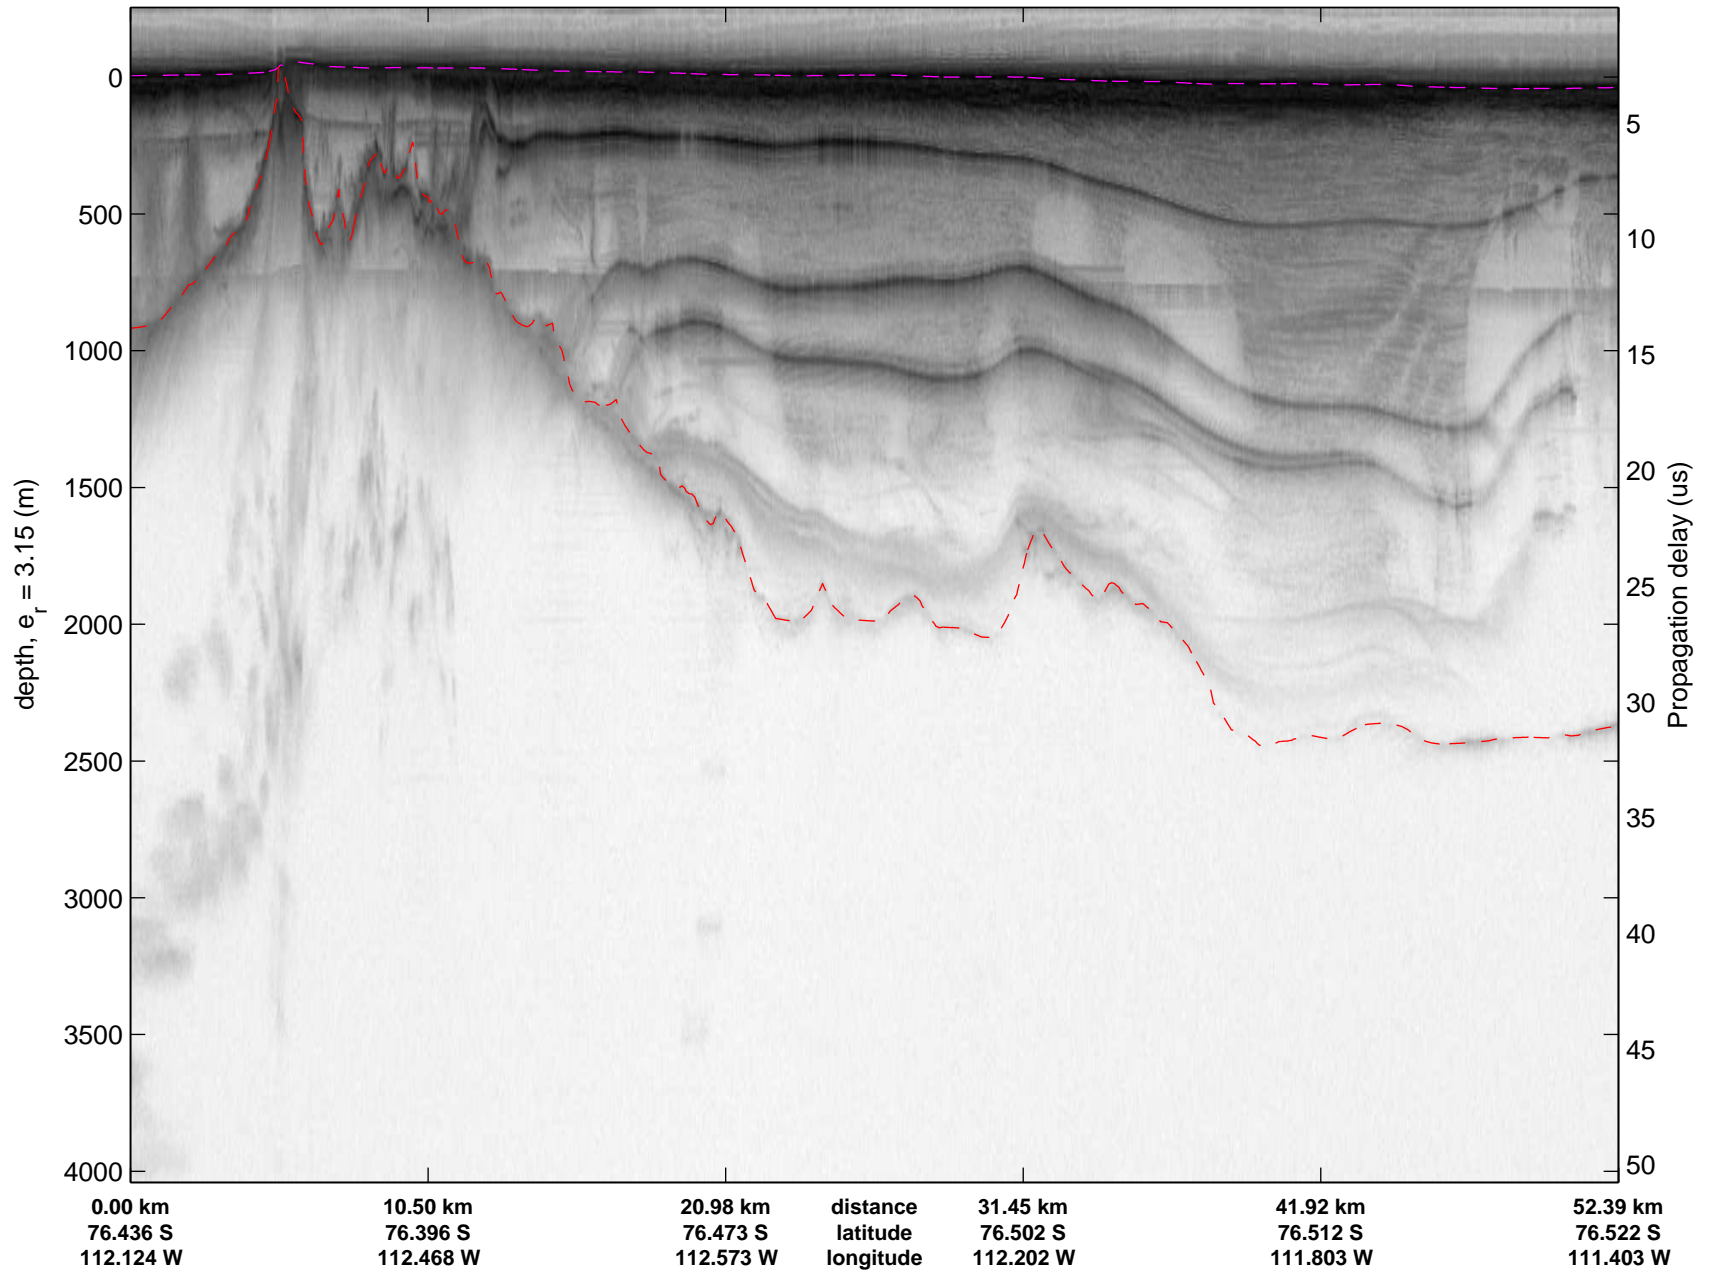

mcords2 2012_Antarctica_DC8:Thwaites Upstream 3 20121016_02_036:21:09:33.31 to 21:15:57.76 GPS

mcords2 2012_Antarctica_DC8:Thwaites Upstream 3 20121016_02_037:21:15:43.63 to 21:22:05.73 GPS

mcords2 2012_Antarctica_DC8:Thwaites Upstream 3 20121016_02_037:21:15:43.63 to 21:22:05.73 GPS

mcords2 2012_Antarctica_DC8:Thwaites Upstream 3 20121016_02_038:21:21:51.78 to 21:29:01.85 GPS

mcords2 2012_Antarctica_DC8:Thwaites Upstream 3 20121016_02_038:21:21:51.78 to 21:29:01.85 GPS

mcords2 2012_Antarctica_DC8:Thwaites Upstream 3 20121016_02_039:21:28:47.44 to 21:35:11.00 GPS