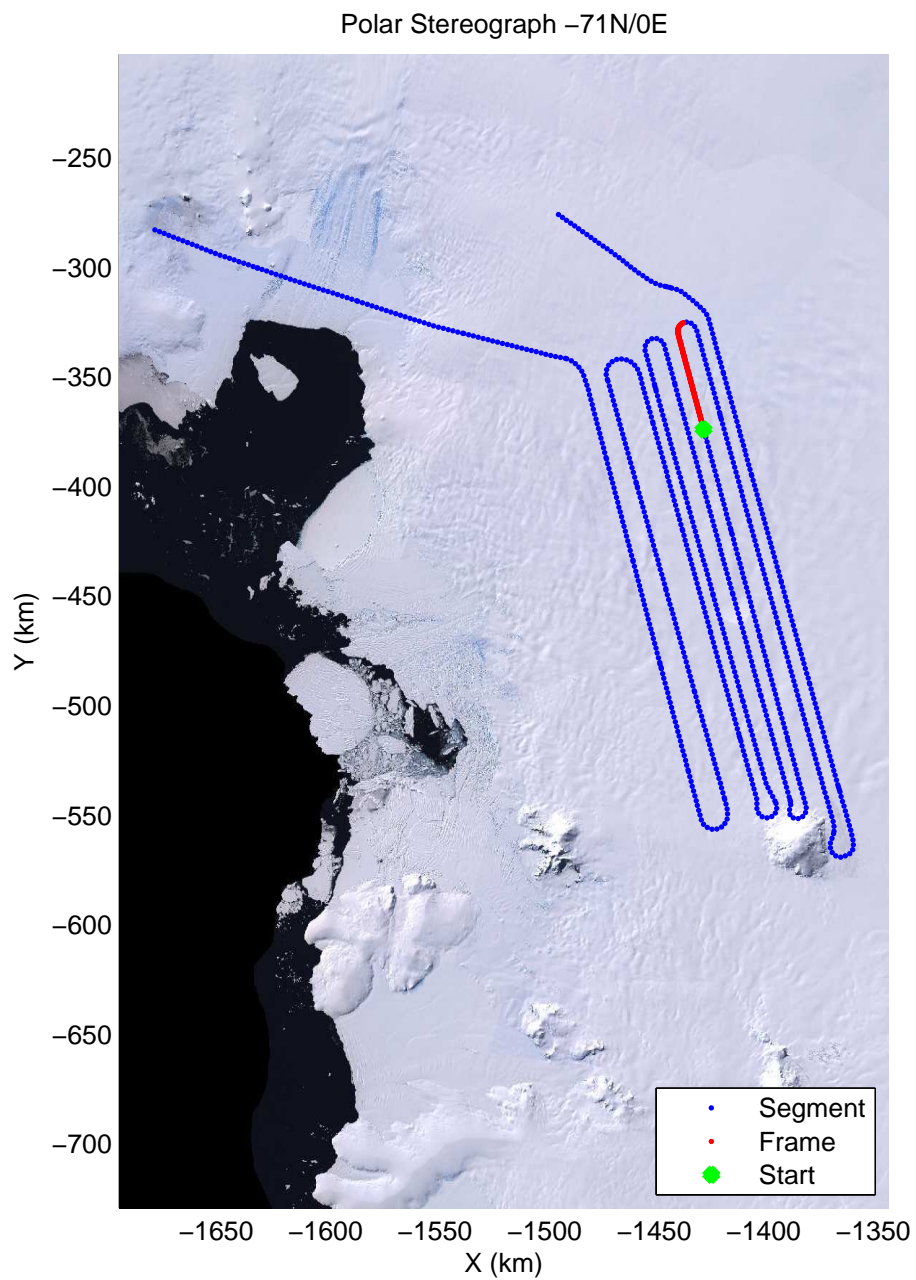

mcords2 2012_Antarctica_DC8:Thwaites Upstream 3 20121016_02_030:20:31:47.22 to 20:38:13.04 GPS

mcords2 2012_Antarctica_DC8:Thwaites Upstream 3 20121016_02_031:20:37:58.86 to 20:44:21.12 GPS

mcords2 2012_Antarctica_DC8:Thwaites Upstream 3 20121016_02_031:20:37:58.86 to 20:44:21.12 GPS