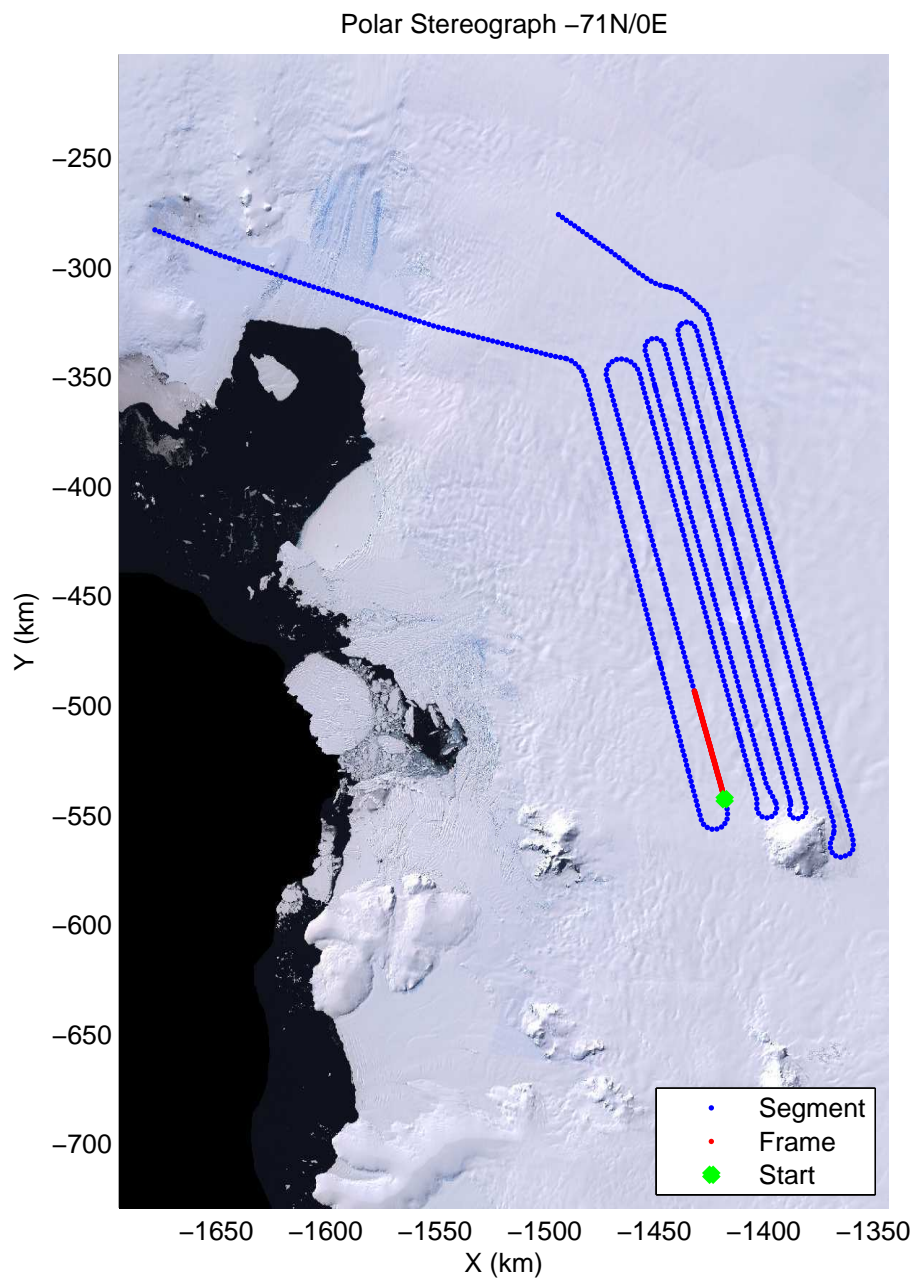

mcords2 2012_Antarctica_DC8:Thwaites Upstream 3 20121016_02_008:18:13:21.97 to 18:20:06.51 GPS

mcords2 2012_Antarctica_DC8:Thwaites Upstream 3 20121016_02_009:18:19:51.68 to 18:26:33.71 GPS

mcords2 2012_Antarctica_DC8:Thwaites Upstream 3 20121016_02_009:18:19:51.68 to 18:26:33.71 GPS