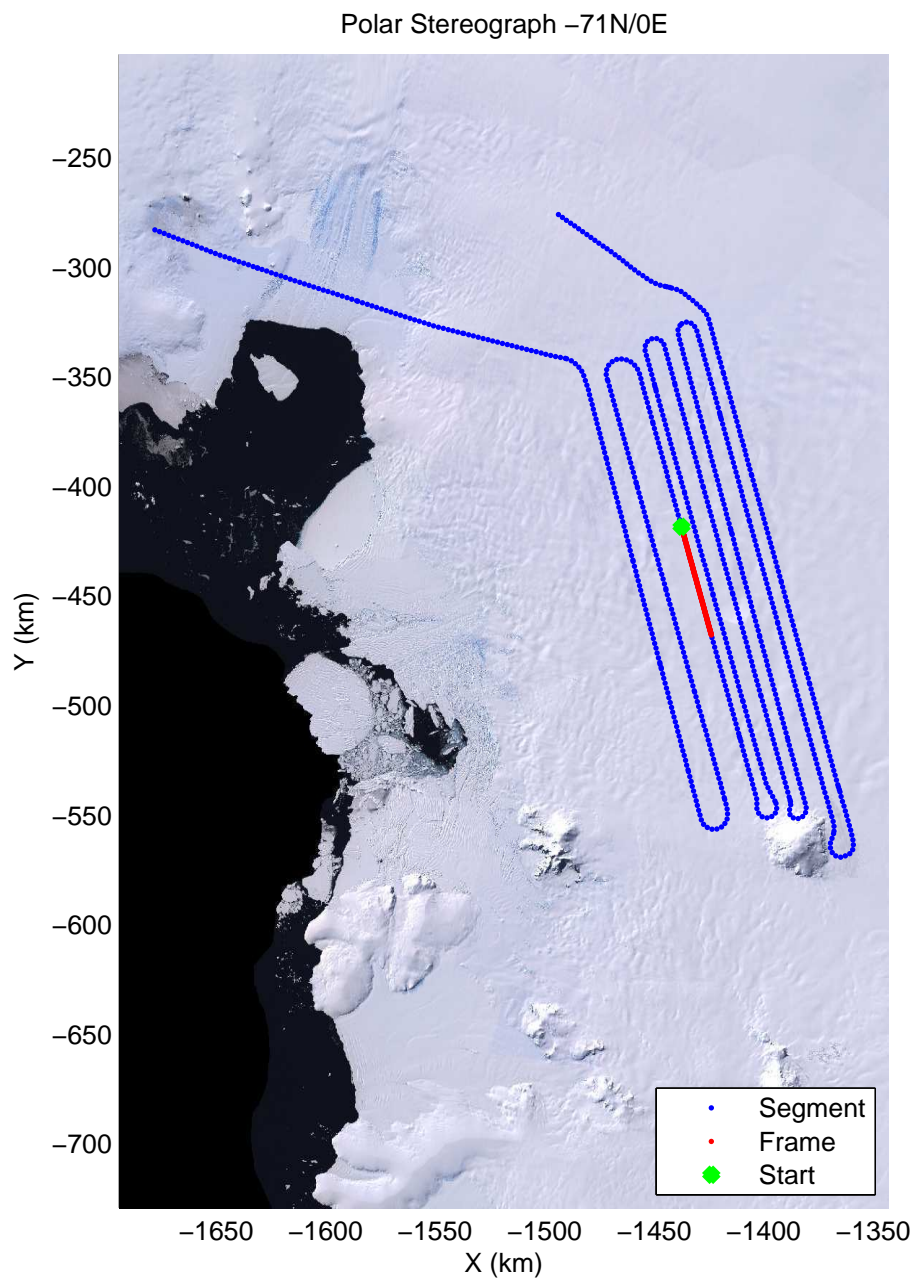

mcords2 2012_Antarctica_DC8:Thwaites Upstream 3 20121016_02_014:18:51:16.69 to 18:57:57.49 GPS

mcords2 2012_Antarctica_DC8:Thwaites Upstream 3 20121016_02_015:18:57:42.66 to 19:04:03.88 GPS

mcords2 2012_Antarctica_DC8:Thwaites Upstream 3 20121016_02_015:18:57:42.66 to 19:04:03.88 GPS