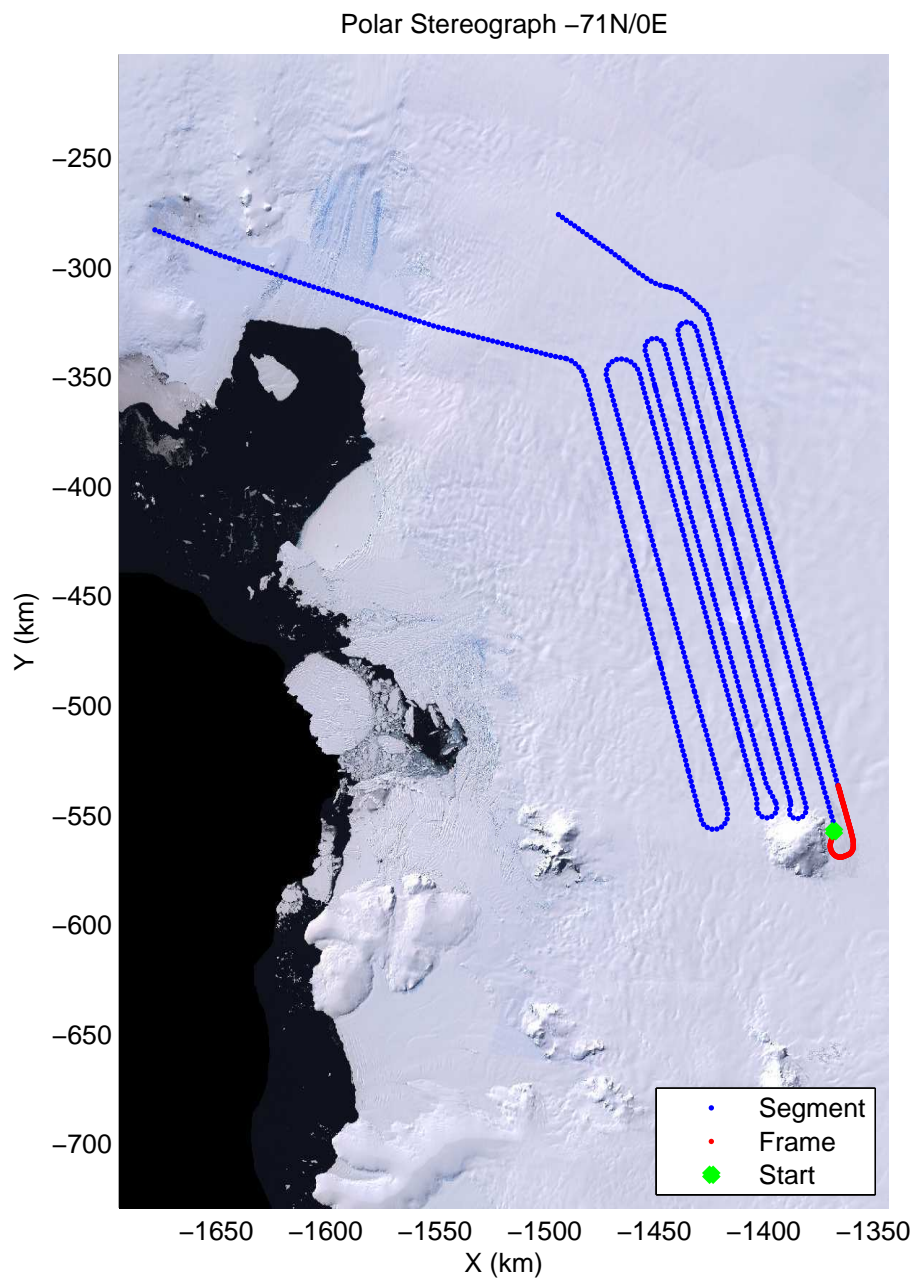

mcords2 2012_Antarctica_DC8:Thwaites Upstream 3 20121016_02_036:21:09:33.31 to 21:15:57.76 GPS

mcords2 2012_Antarctica_DC8:Thwaites Upstream 3 20121016_02_037:21:15:43.63 to 21:22:05.73 GPS

mcords2 2012_Antarctica_DC8:Thwaites Upstream 3 20121016_02_037:21:15:43.63 to 21:22:05.73 GPS