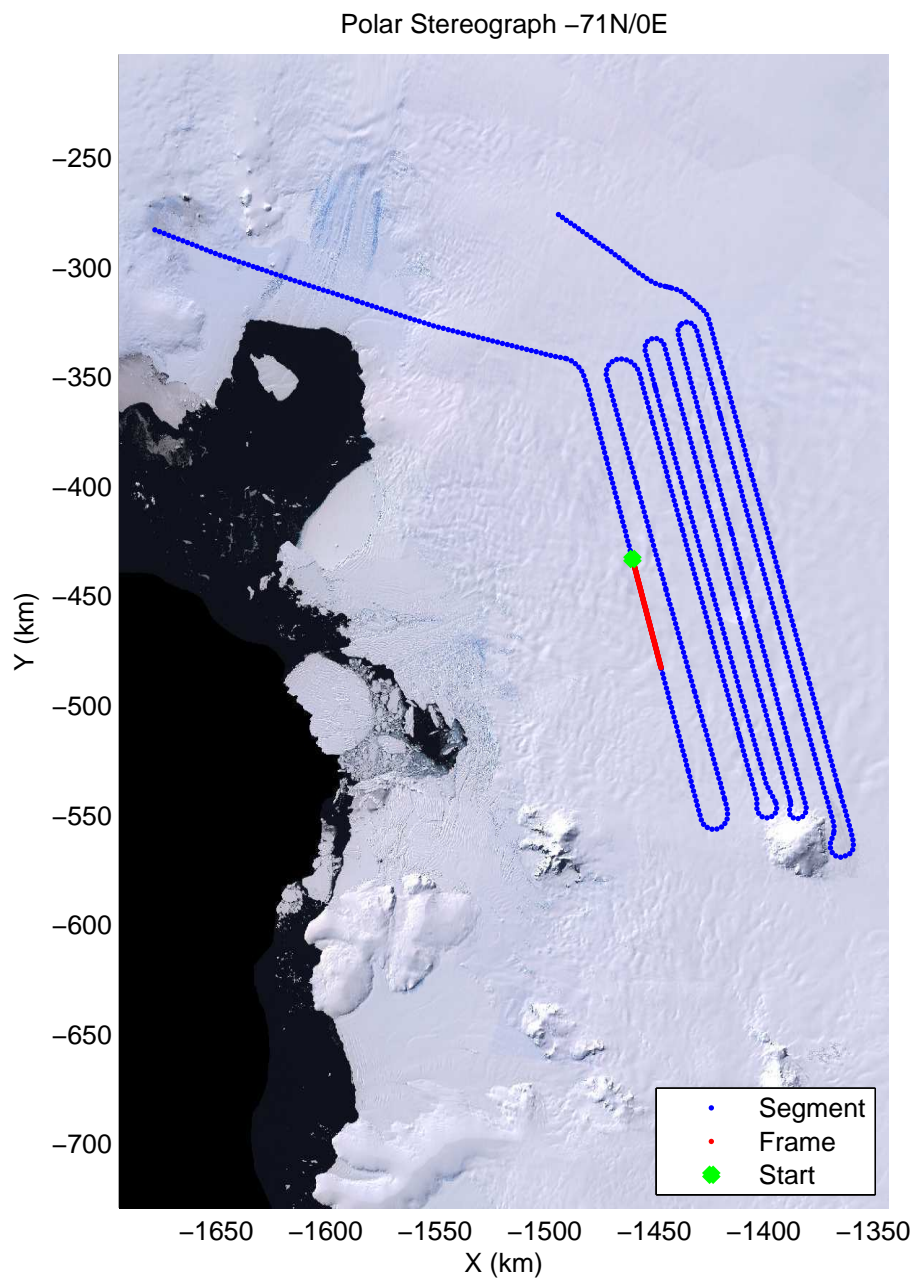

mcords2 2012_Antarctica_DC8:Thwaites Upstream 3 20121016_02_005:17:54:57.48 to 18:01:20.72 GPS

mcords2 2012_Antarctica_DC8:Thwaites Upstream 3 20121016_02_006:18:01:06.36 to 18:07:31.22 GPS

mcords2 2012_Antarctica_DC8:Thwaites Upstream 3 20121016_02_006:18:01:06.36 to 18:07:31.22 GPS