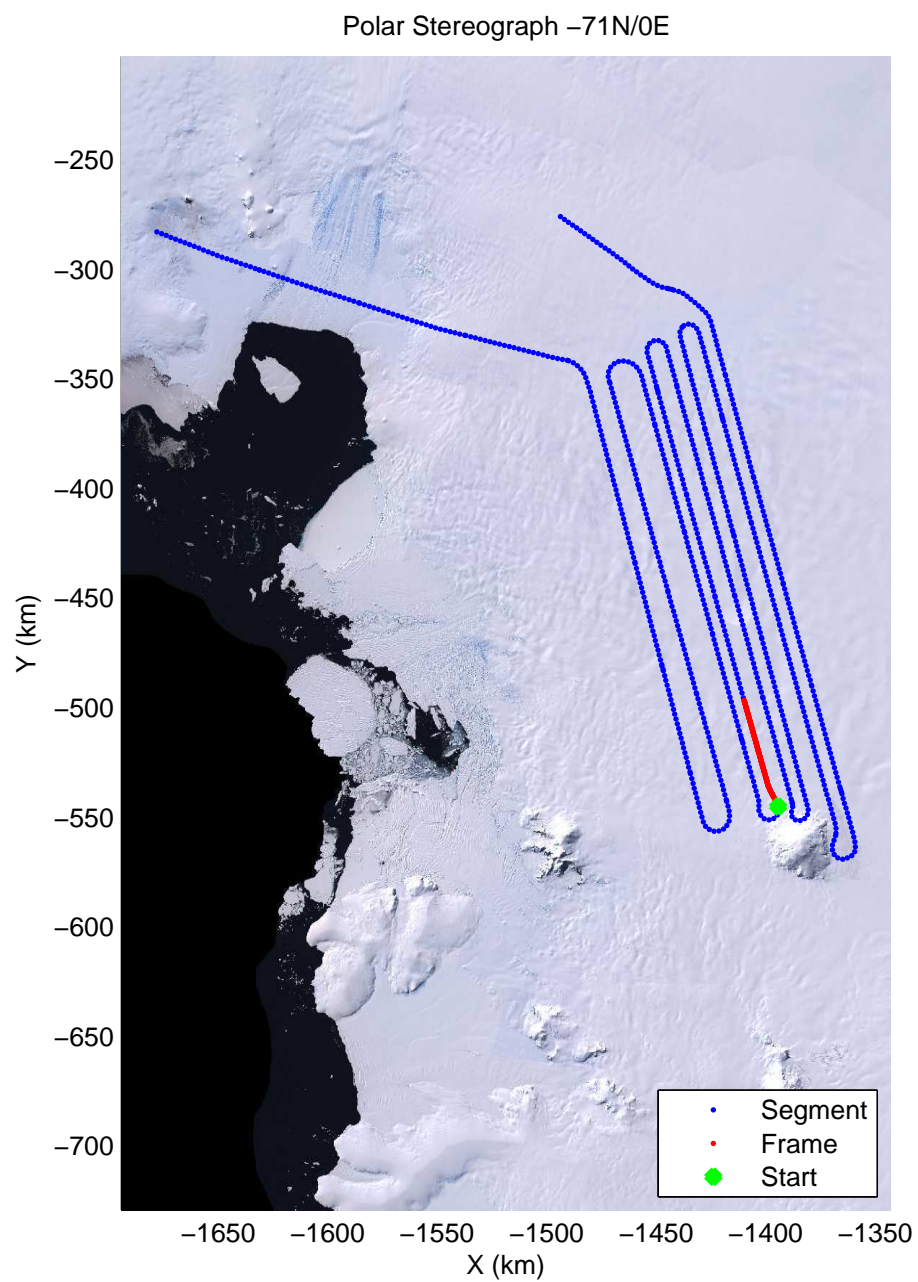

mcords2 2012_Antarctica_DC8:Thwaites Upstream 3 20121016_02_017:19:09:51.02 to 19:16:02.01 GPS

mcords2 2012_Antarctica_DC8:Thwaites Upstream 3 20121016_02_018:19:15:47.98 to 19:22:19.27 GPS

mcords2 2012_Antarctica_DC8:Thwaites Upstream 3 20121016_02_018:19:15:47.98 to 19:22:19.27 GPS