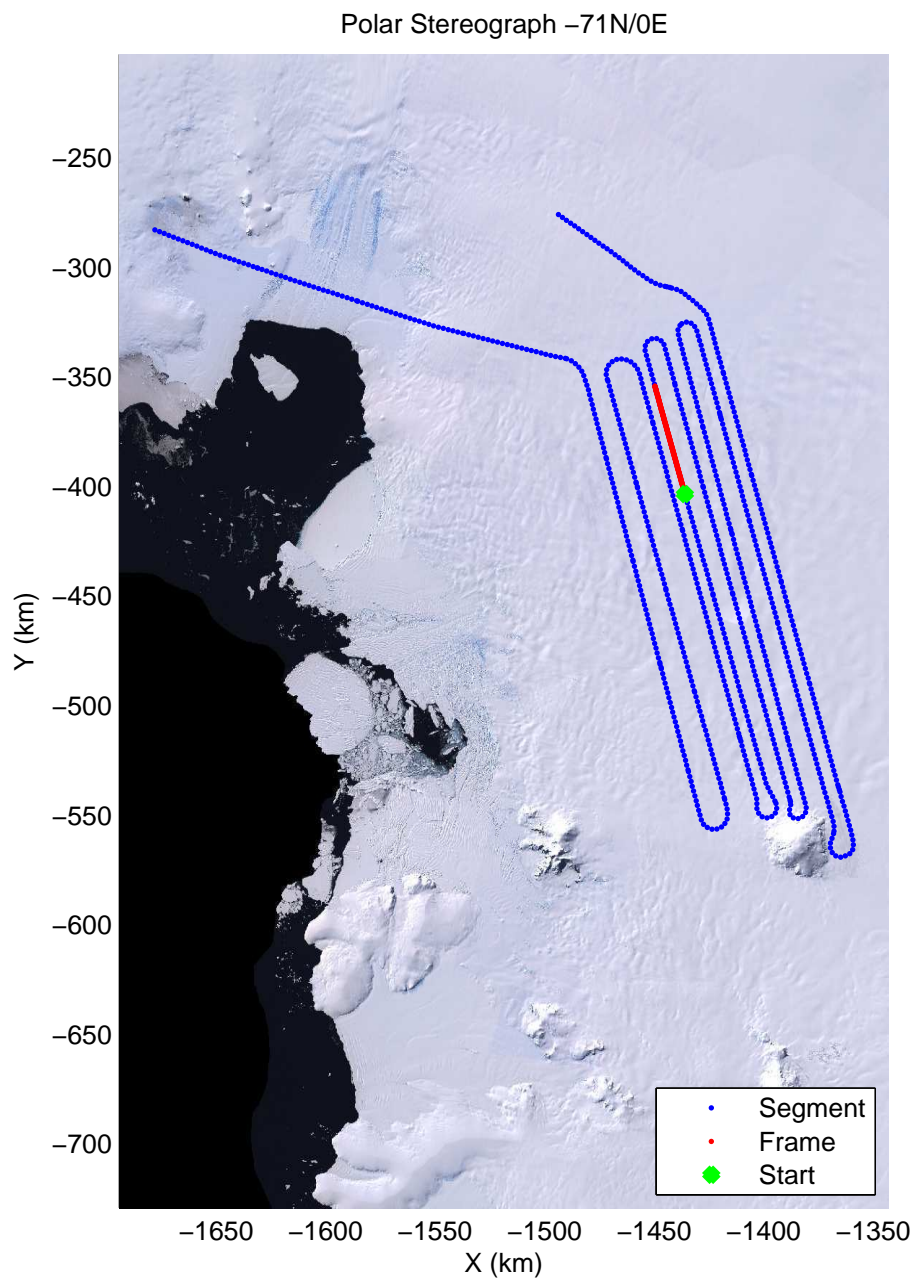

mcords2 2012_Antarctica_DC8:Thwaites Upstream 3 20121016_02_020:19:28:14.29 to 19:34:58.94 GPS

mcords2 2012_Antarctica_DC8:Thwaites Upstream 3 20121016_02_021:19:34:43.71 to 19:41:21.83 GPS

mcords2 2012_Antarctica_DC8:Thwaites Upstream 3 20121016_02_021:19:34:43.71 to 19:41:21.83 GPS