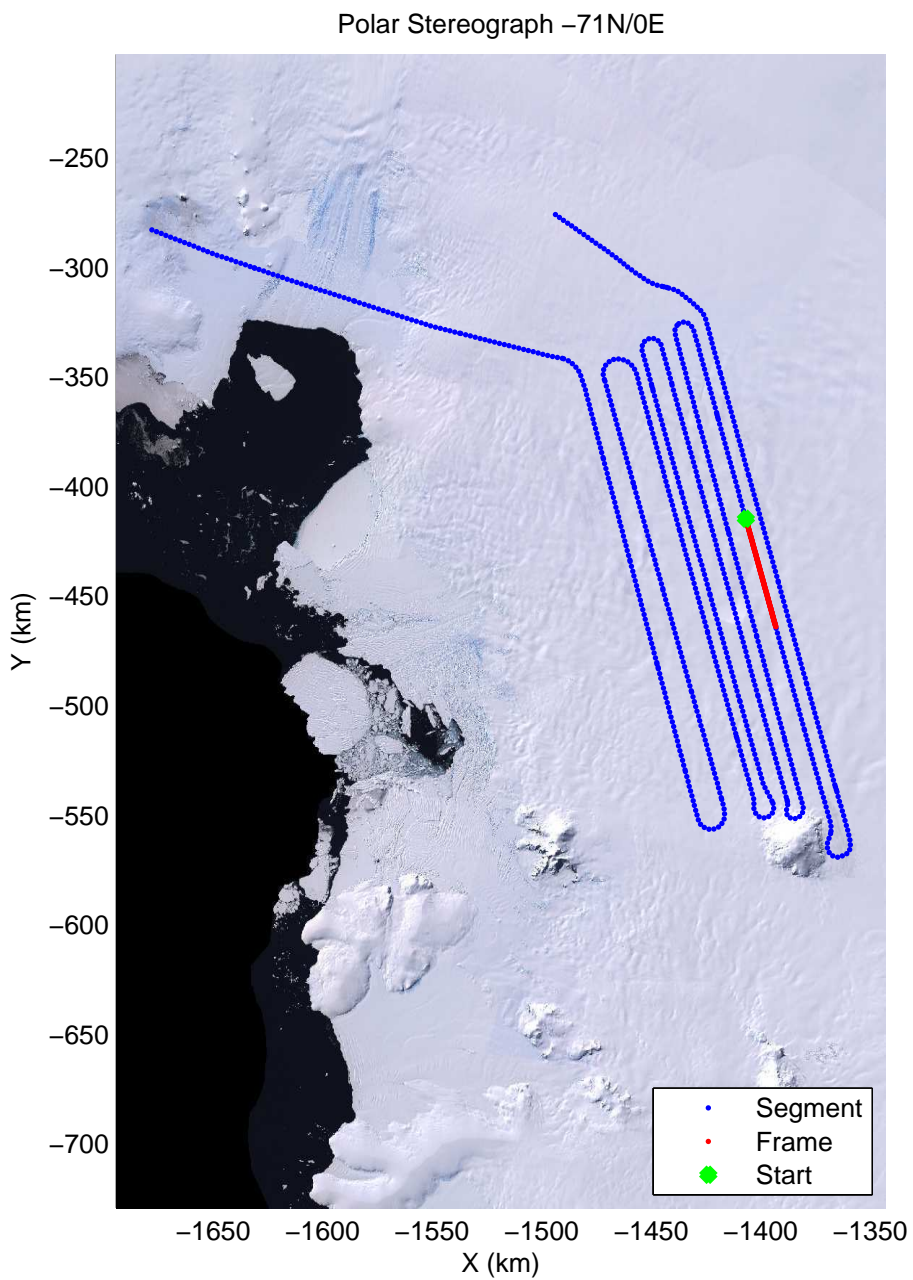

mcords2 2012_Antarctica_DC8:Thwaites Upstream 3 20121016_02_033:20:50:49.30 to 20:57:30.36 GPS

mcords2 2012_Antarctica_DC8:Thwaites Upstream 3 20121016_02_034:20:57:16.10 to 21:03:33.97 GPS

mcords2 2012_Antarctica_DC8:Thwaites Upstream 3 20121016_02_034:20:57:16.10 to 21:03:33.97 GPS