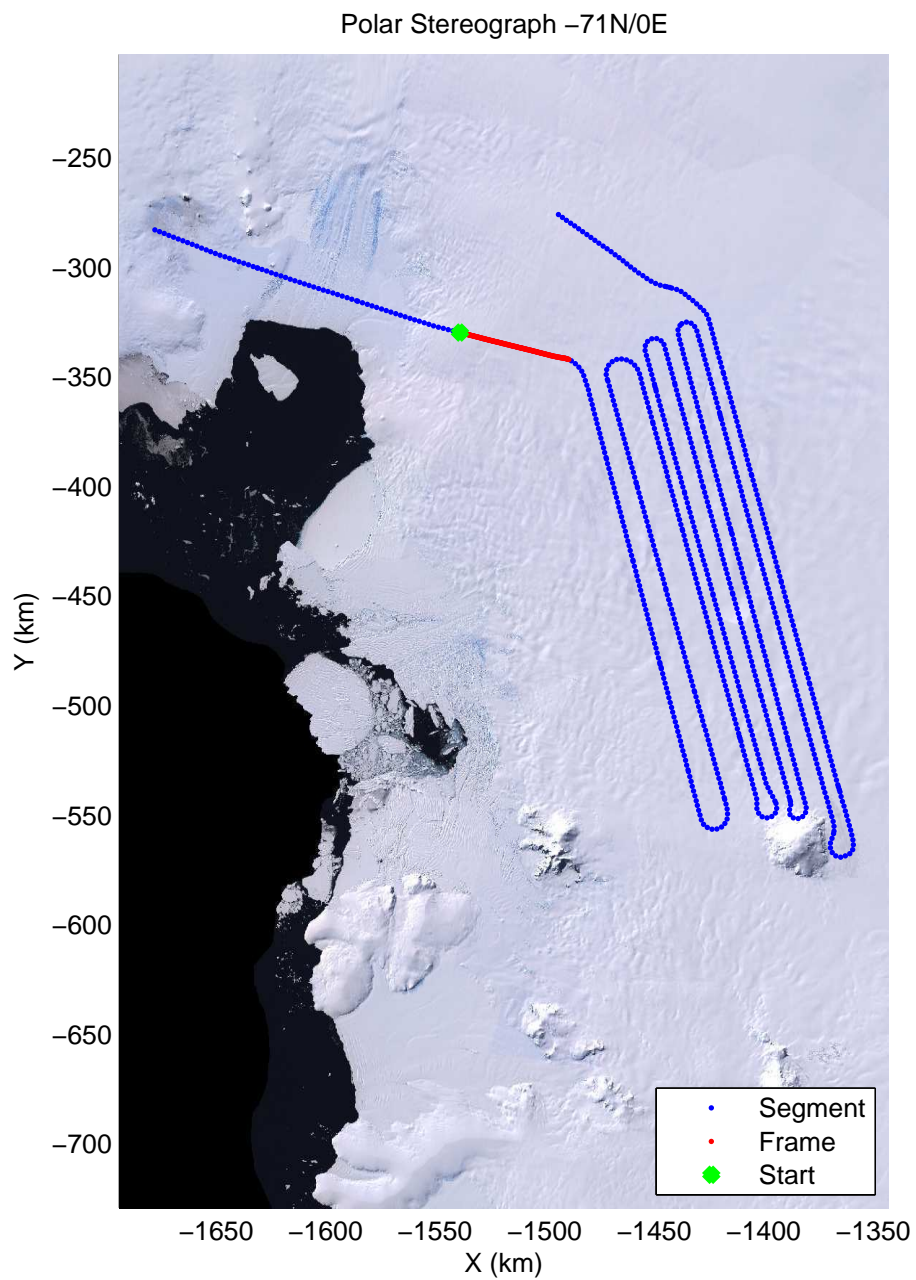

mcords2 2012_Antarctica_DC8:Thwaites Upstream 3 20121016_02_002:17:40:13.36 to 17:44:48.18 GPS

mcords2 2012_Antarctica_DC8:Thwaites Upstream 3 20121016_02_003:17:44:38.00 to 17:49:23.77 GPS

mcords2 2012_Antarctica_DC8:Thwaites Upstream 3 20121016_02_003:17:44:38.00 to 17:49:23.77 GPS