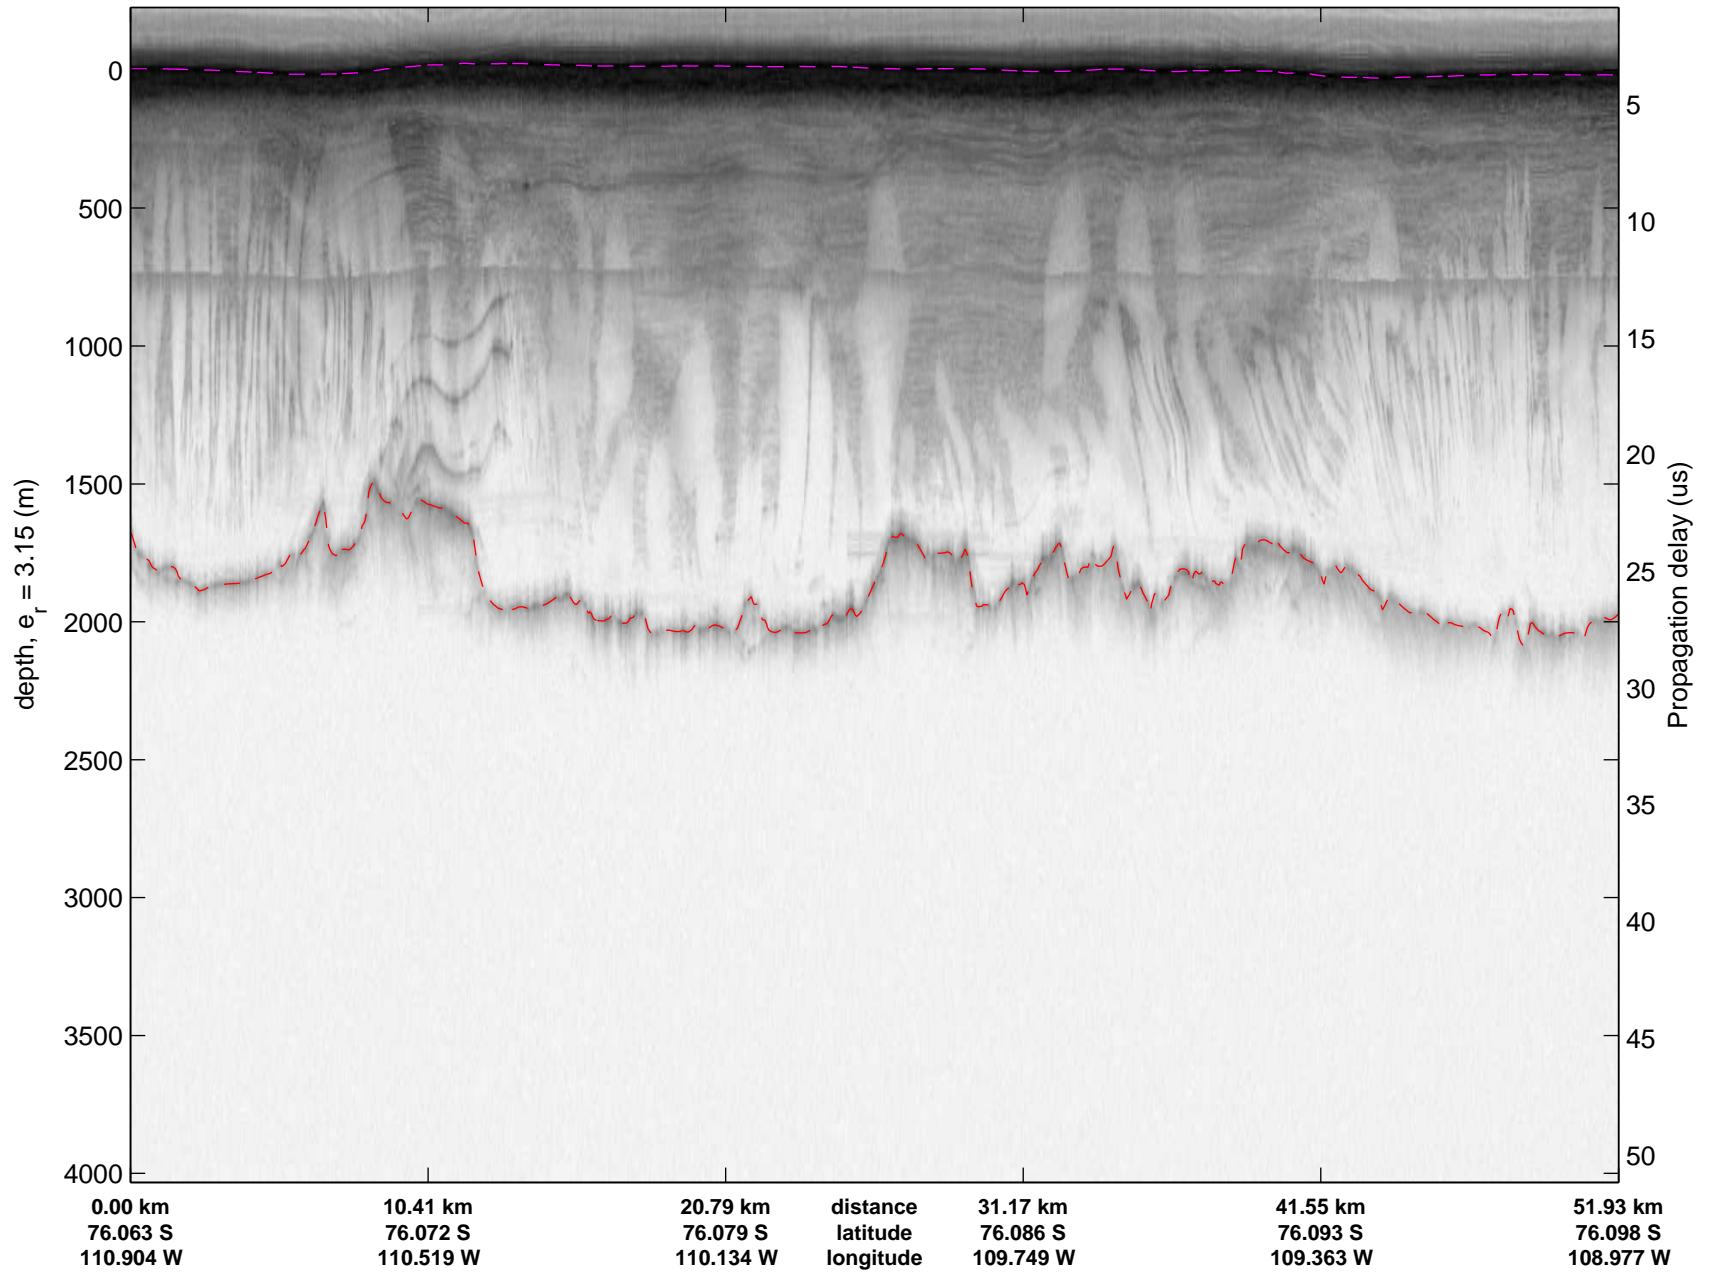

mcords2 2012_Antarctica_DC8:Thwaites Upstream 3 20121016_02_010:18:26:17.98 to 18:33:00.41 GPS