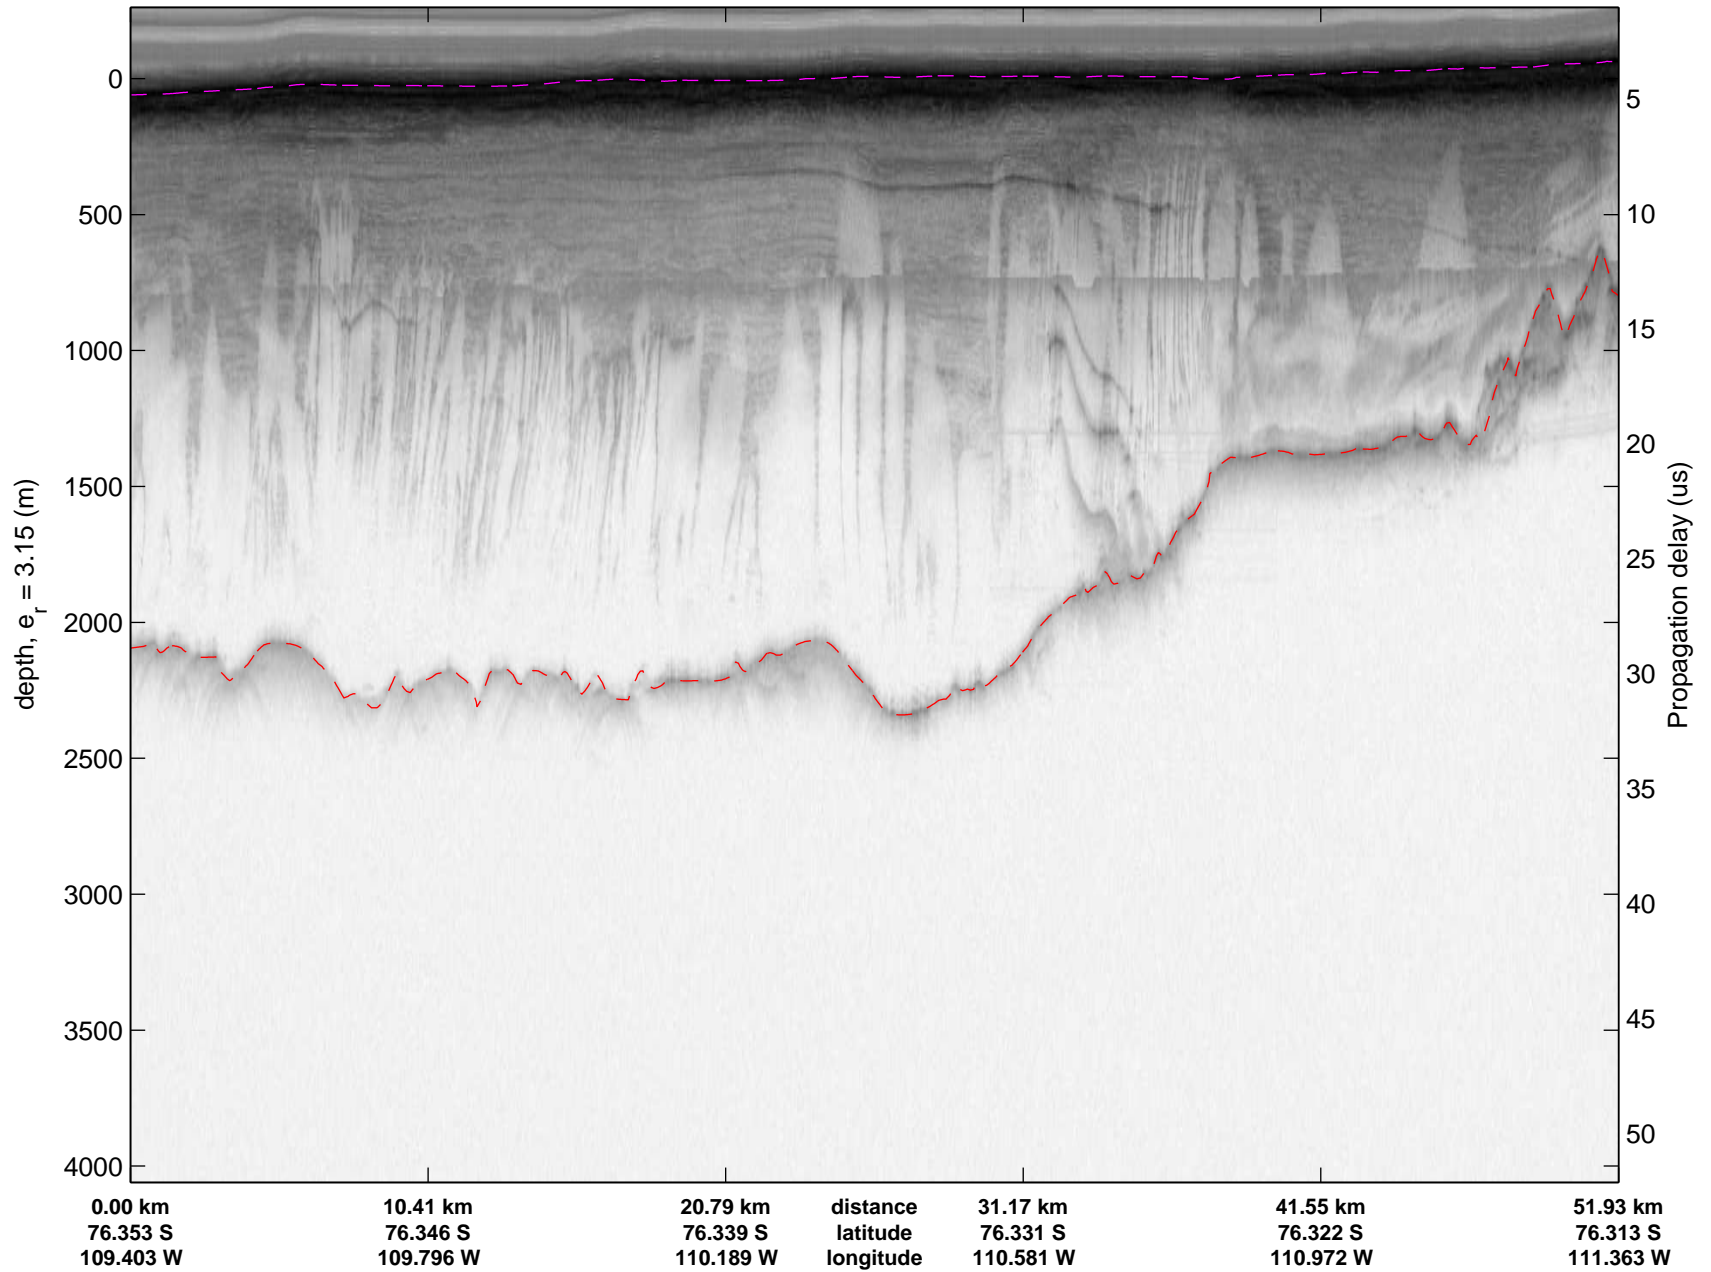

mcords2 2012_Antarctica_DC8:Thwaites Upstream 3 20121016_02_026:20:06:36.90 to 20:12:59.27 GPS

mcords2 2012_Antarctica_DC8:Thwaites Upstream 3 20121016_02_027:20:12:45.13 to 20:19:29.60 GPS

mcords2 2012_Antarctica_DC8:Thwaites Upstream 3 20121016_02_027:20:12:45.13 to 20:19:29.60 GPS