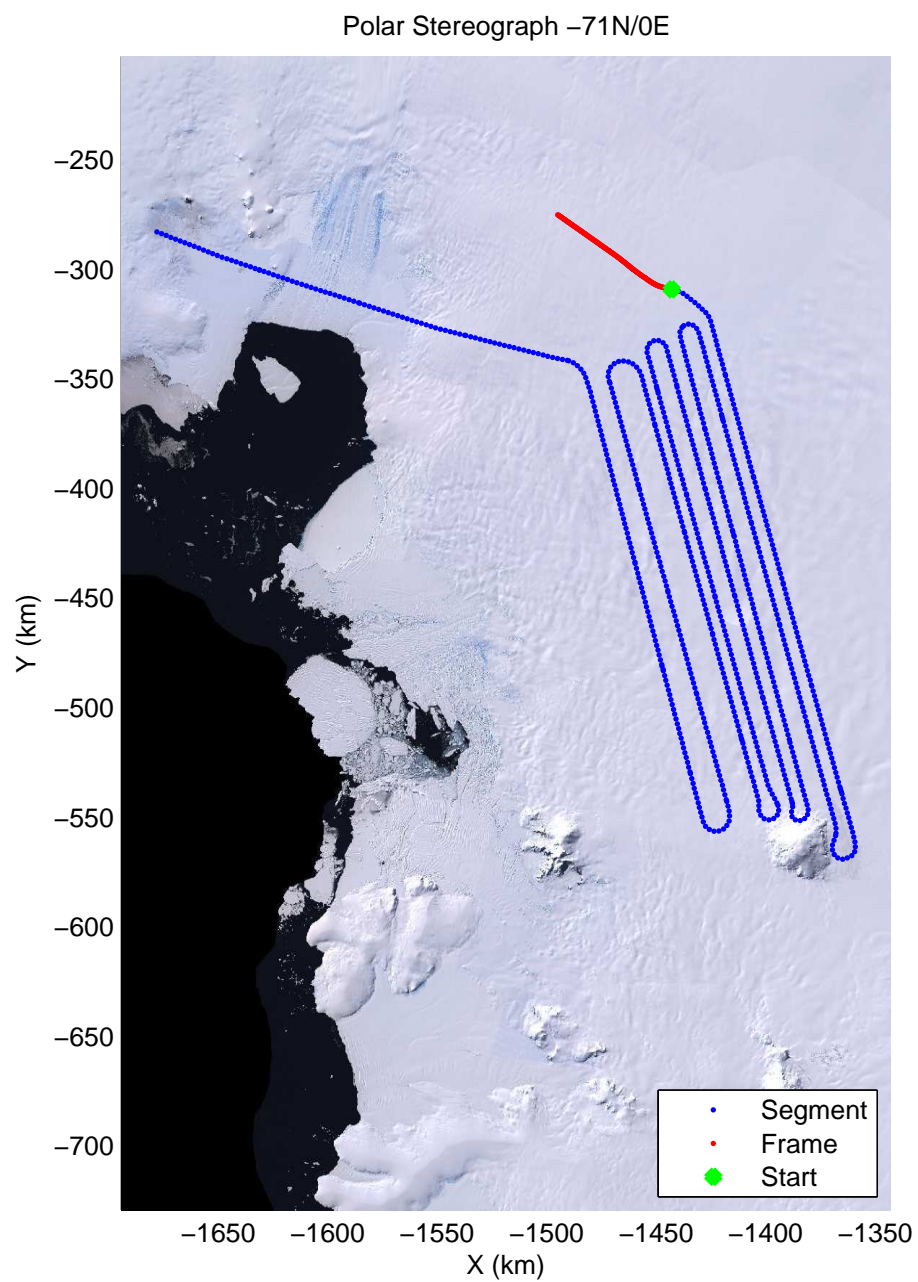

mcords2 2012_Antarctica_DC8:Thwaites Upstream 3 20121016_02_042:21:47:40.15 to 21:54:05.71 GPS

mcords2 2012_Antarctica_DC8:Thwaites Upstream 3 20121016_02_043:21:53:51.33 to 22:00:24.54 GPS

mcords2 2012_Antarctica_DC8:Thwaites Upstream 3 20121016_02_043:21:53:51.33 to 22:00:24.54 GPS