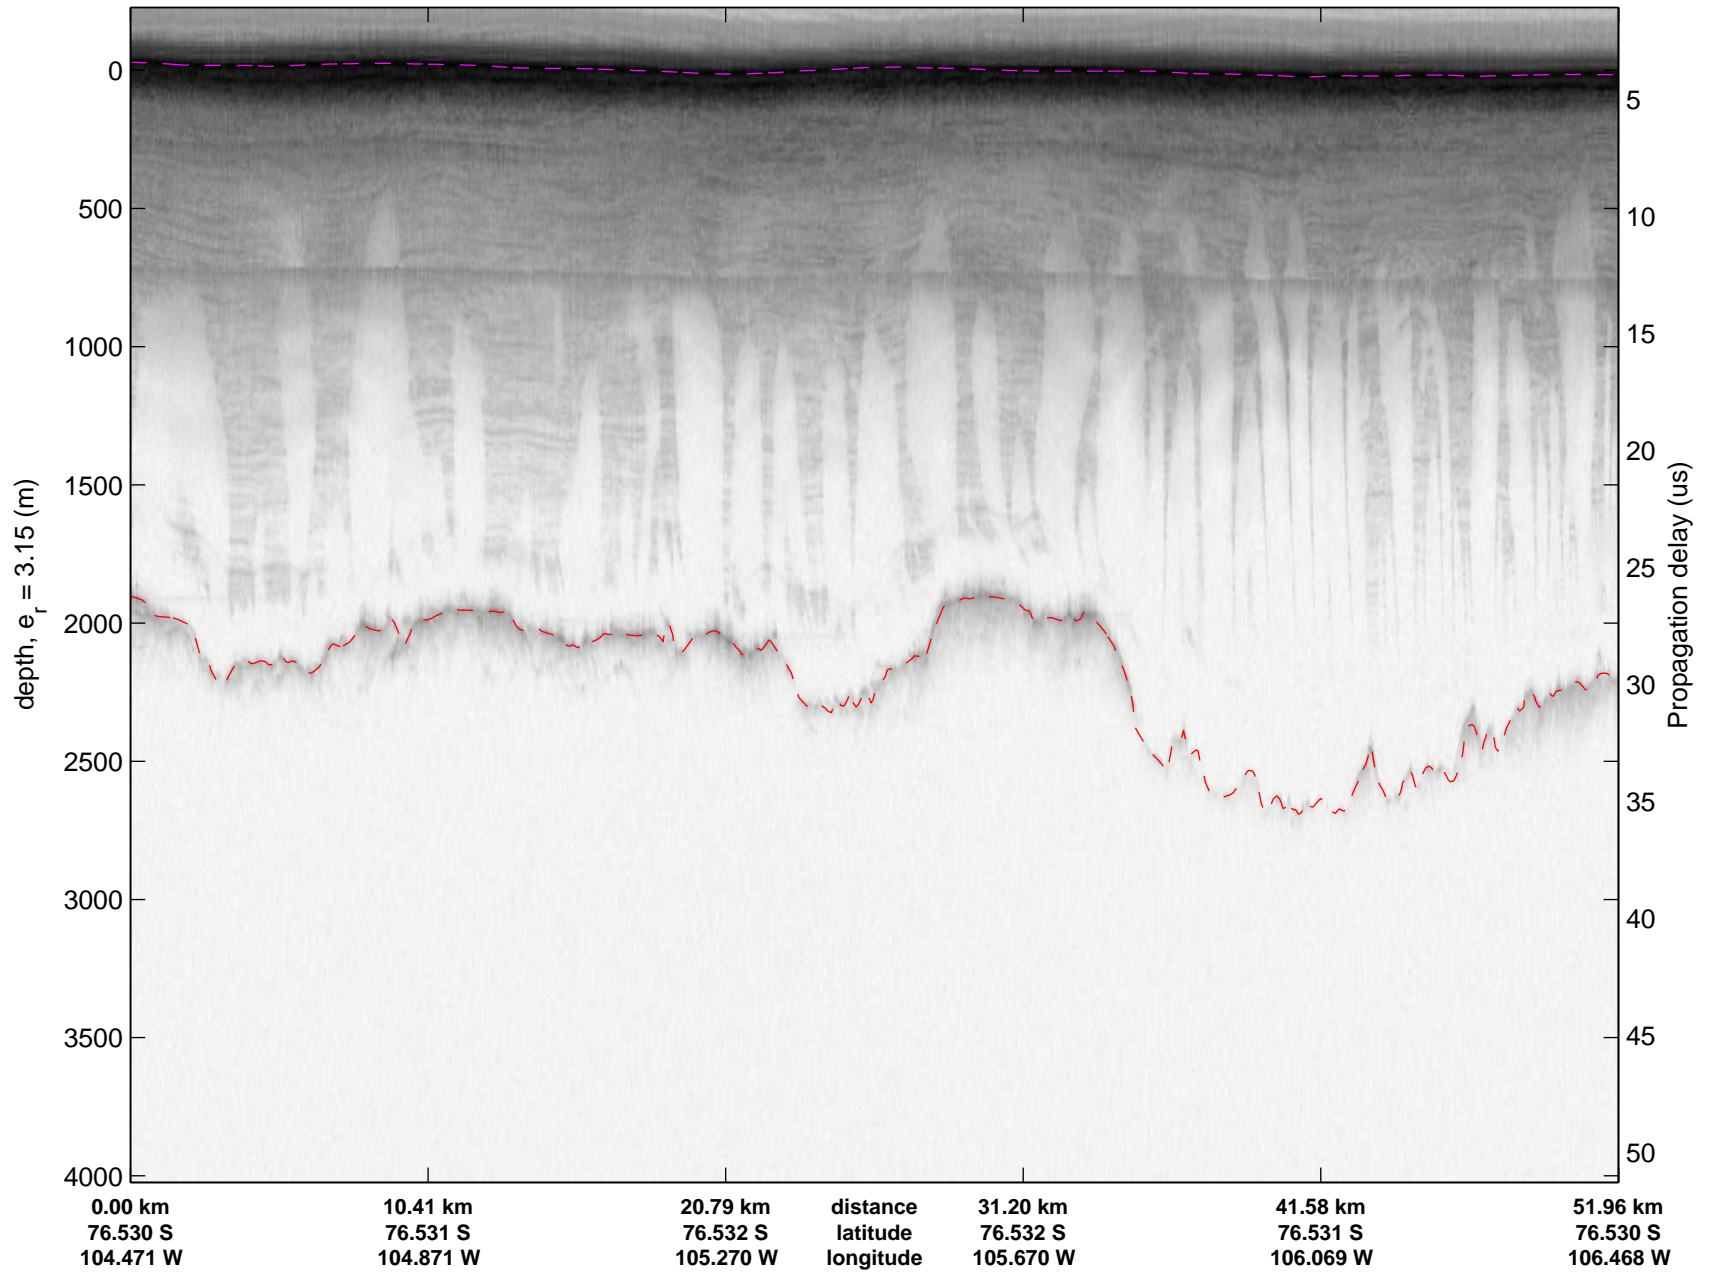

mcords2 2012_Antarctica_DC8:Thwaites Upstream 3 20121016_02_032:20:44:06.93 to 20:51:05.97 GPS

mcords2 2012_Antarctica_DC8:Thwaites Upstream 3 20121016_02_032:20:44:06.93 to 20:51:05.97 GPS

mcords2 2012_Antarctica_DC8:Thwaites Upstream 3 20121016_02_033:20:50:49.30 to 20:57:30.36 GPS

mcords2 2012_Antarctica_DC8:Thwaites Upstream 3 20121016_02_033:20:50:49.30 to 20:57:30.36 GPS

mcords2 2012_Antarctica_DC8:Thwaites Upstream 3 20121016_02_034:20:57:16.10 to 21:03:33.97 GPS

mcords2 2012_Antarctica_DC8:Thwaites Upstream 3 20121016_02_034:20:57:16.10 to 21:03:33.97 GPS

mcords2 2012_Antarctica_DC8:Thwaites Upstream 3 20121016_02_035:21:03:19.55 to 21:09:48.06 GPS

mcords2 2012_Antarctica_DC8:Thwaites Upstream 3 20121016_02_035:21:03:19.55 to 21:09:48.06 GPS

mcords2 2012_Antarctica_DC8:Thwaites Upstream 3 20121016_02_036:21:09:33.31 to 21:15:57.76 GPS