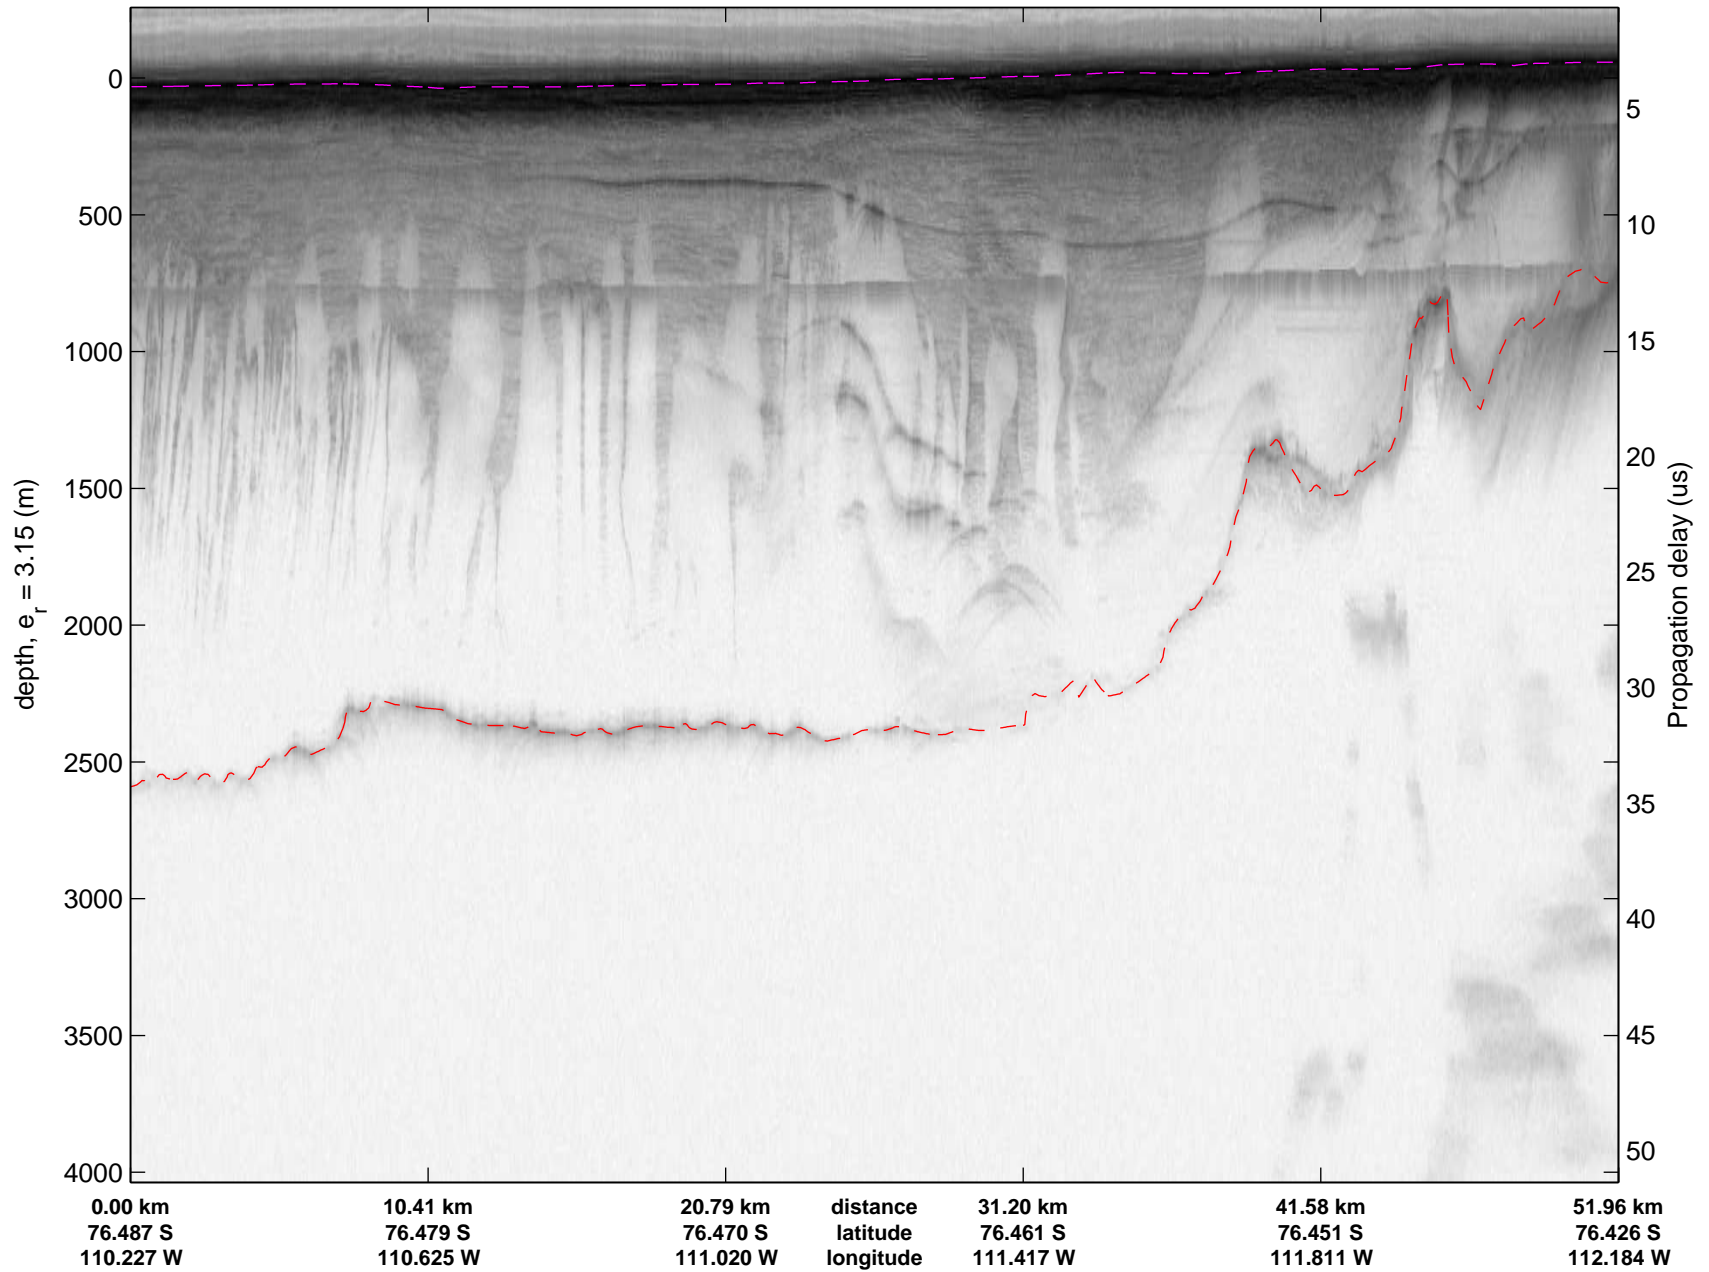

mcords2 2012_Antarctica_DC8:Thwaites Upstream 3 20121016_02_036:21:09:33.31 to 21:15:57.76 GPS

mcords2 2012_Antarctica_DC8:Thwaites Upstream 3 20121016_02_037:21:15:43.63 to 21:22:05.73 GPS

mcords2 2012_Antarctica_DC8:Thwaites Upstream 3 20121016_02_037:21:15:43.63 to 21:22:05.73 GPS

mcords2 2012_Antarctica_DC8:Thwaites Upstream 3 20121016_02_038:21:21:51.78 to 21:29:01.85 GPS

mcords2 2012_Antarctica_DC8:Thwaites Upstream 3 20121016_02_038:21:21:51.78 to 21:29:01.85 GPS

mcords2 2012_Antarctica_DC8:Thwaites Upstream 3 20121016_02_039:21:28:47.44 to 21:35:11.00 GPS