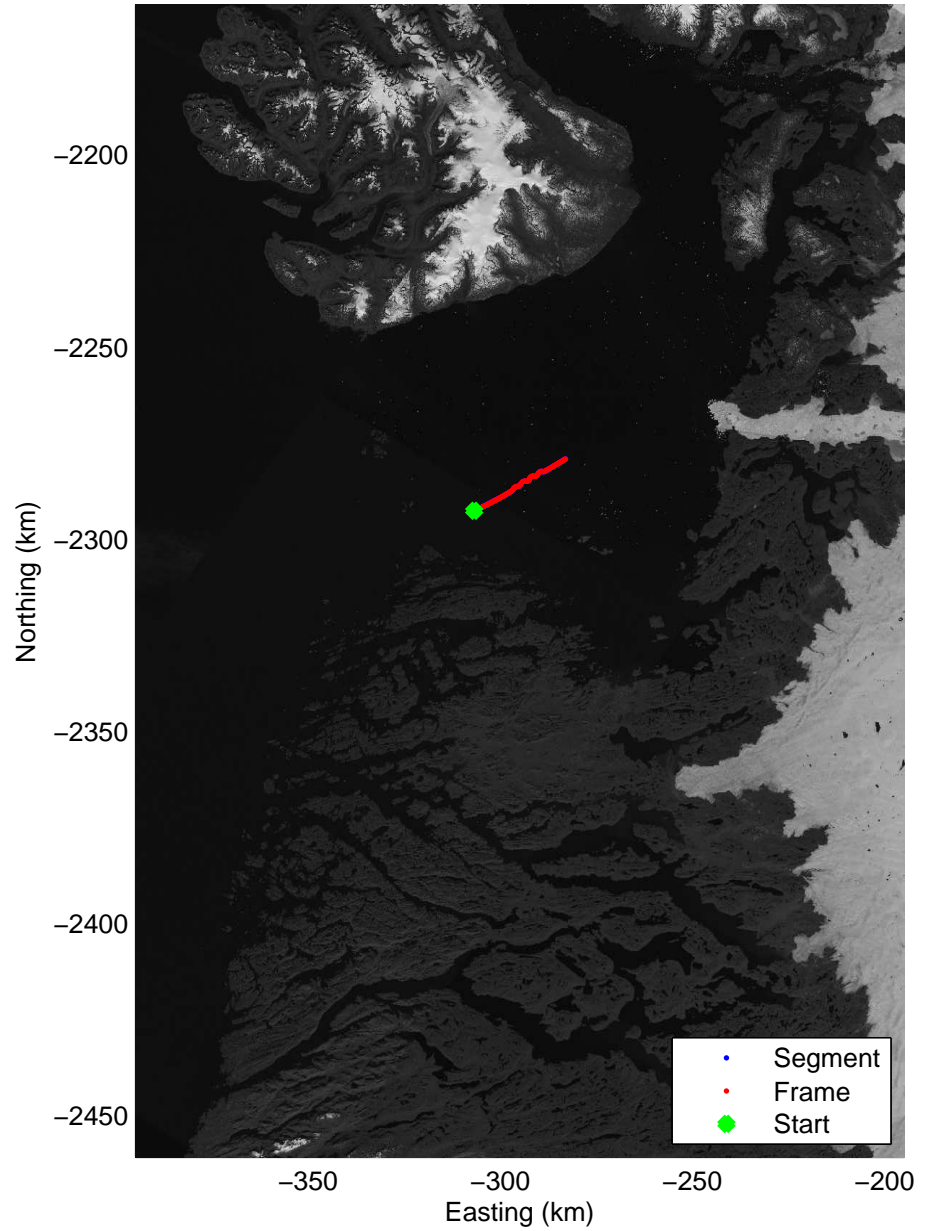

Polar Stereograph 70N/-45E

Data Frame ID: 20110502_06_001

Data Frame ID: 20110502_06_001