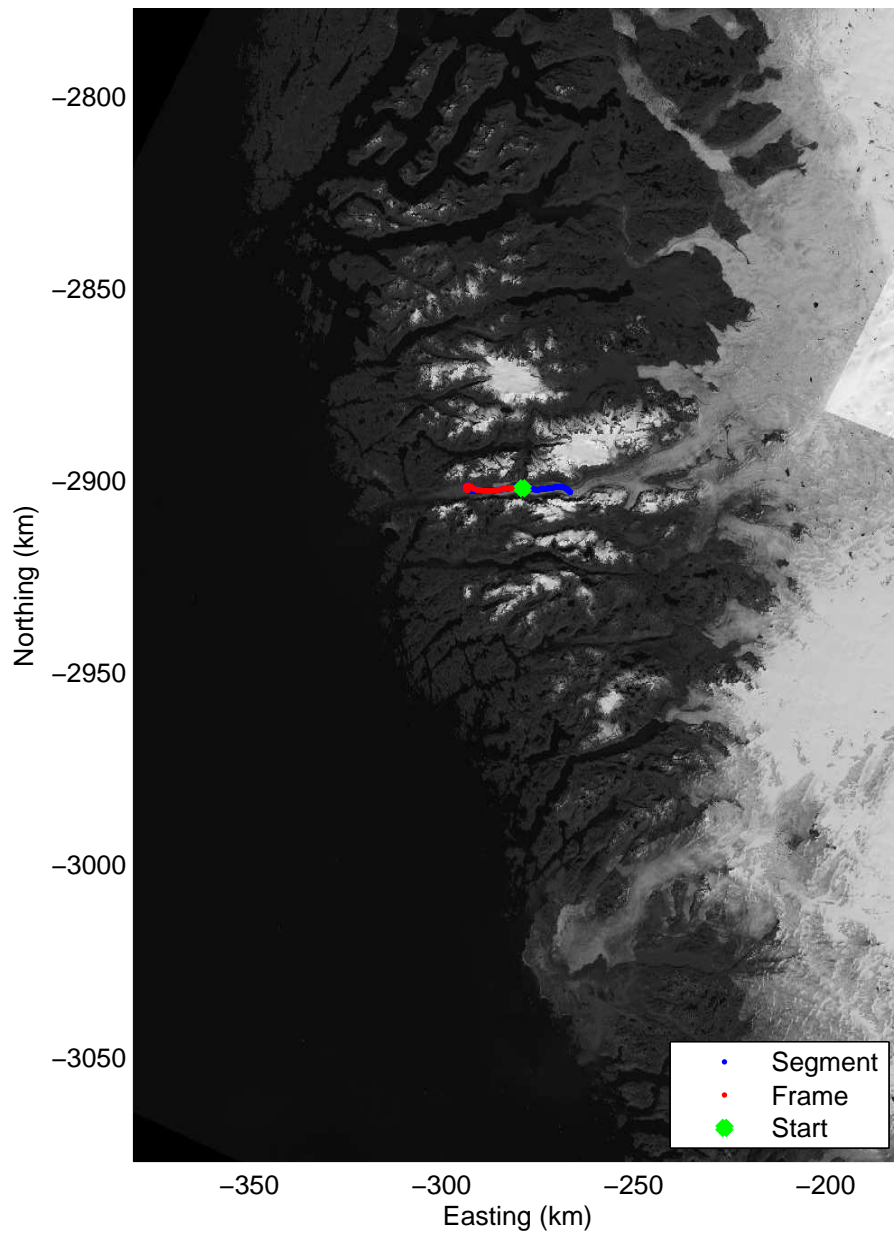

Polar Stereograph 70N/-45E

Data Frame ID: 20110430_05_001

Data Frame ID: 20110430_05_001

Polar Stereograph 70N/-45E

Data Frame ID: 20110430_05_002

Data Frame ID: 20110430_05_002