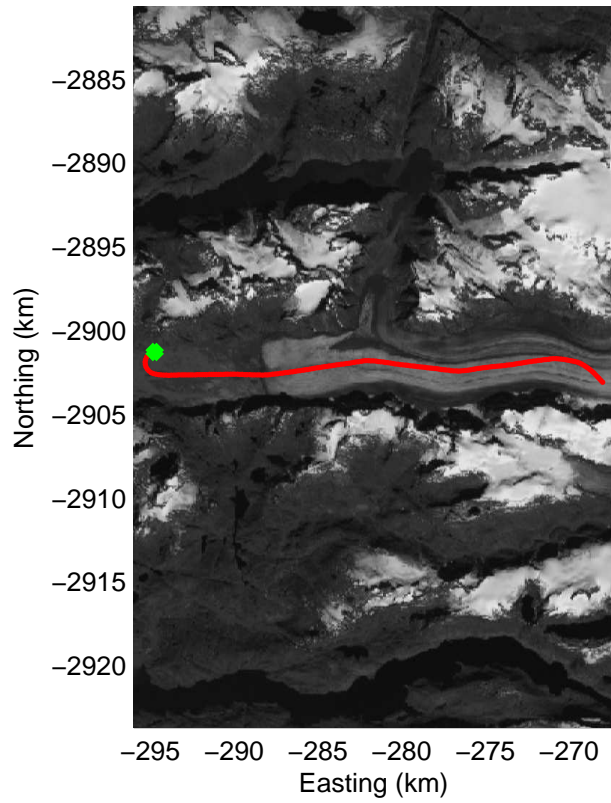

Polar Stereograph 70N/-45E

Data Frame ID: 20110430_05_001

Data Frame ID: 20110430_05_001

Polar Stereograph 70N/-45E

Data Frame ID: 20110430_05_002

Data Frame ID: 20110430_05_002