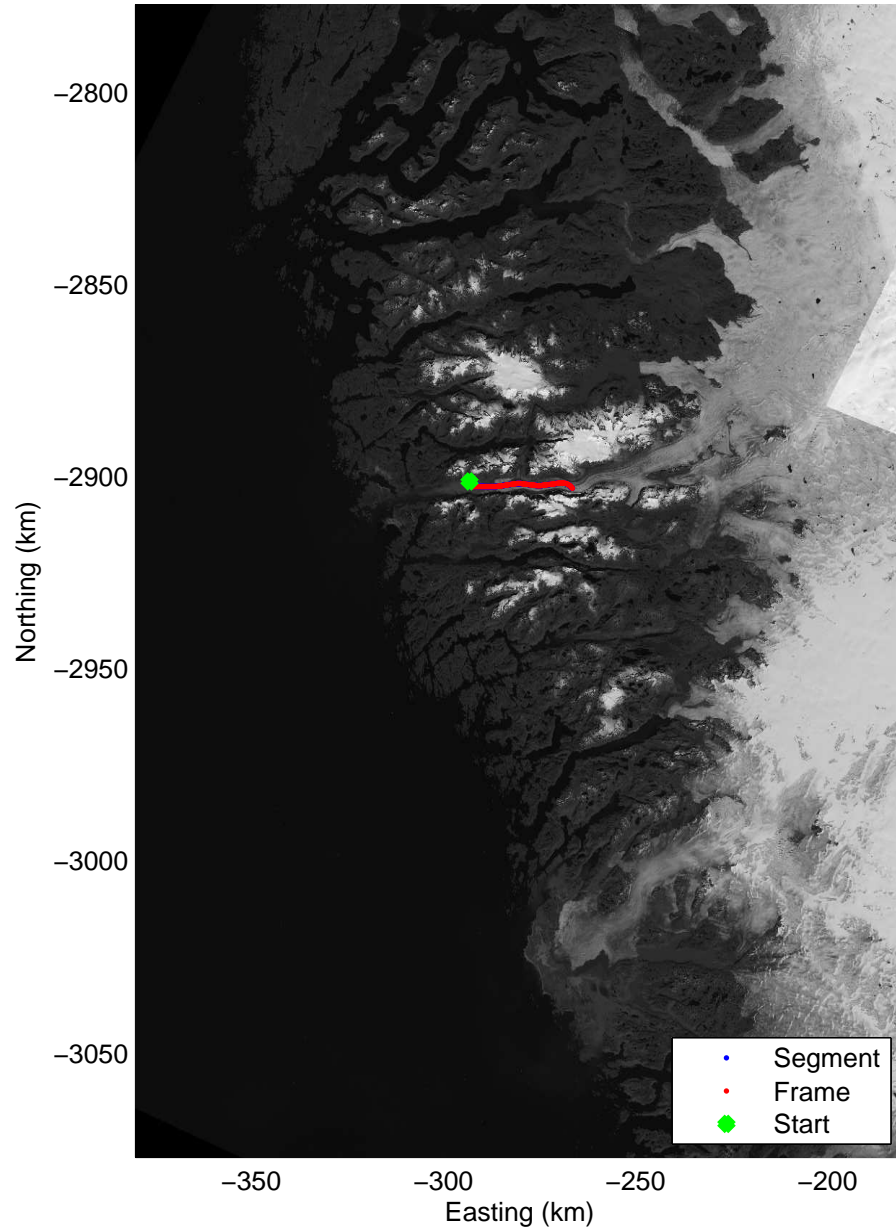

Polar Stereograph 70N/-45E

Data Frame ID: 20110430_05_001

Data Frame ID: 20110430_05_001

Polar Stereograph 70N/-45E

Data Frame ID: 20110430_05_002

Data Frame ID: 20110430_05_002