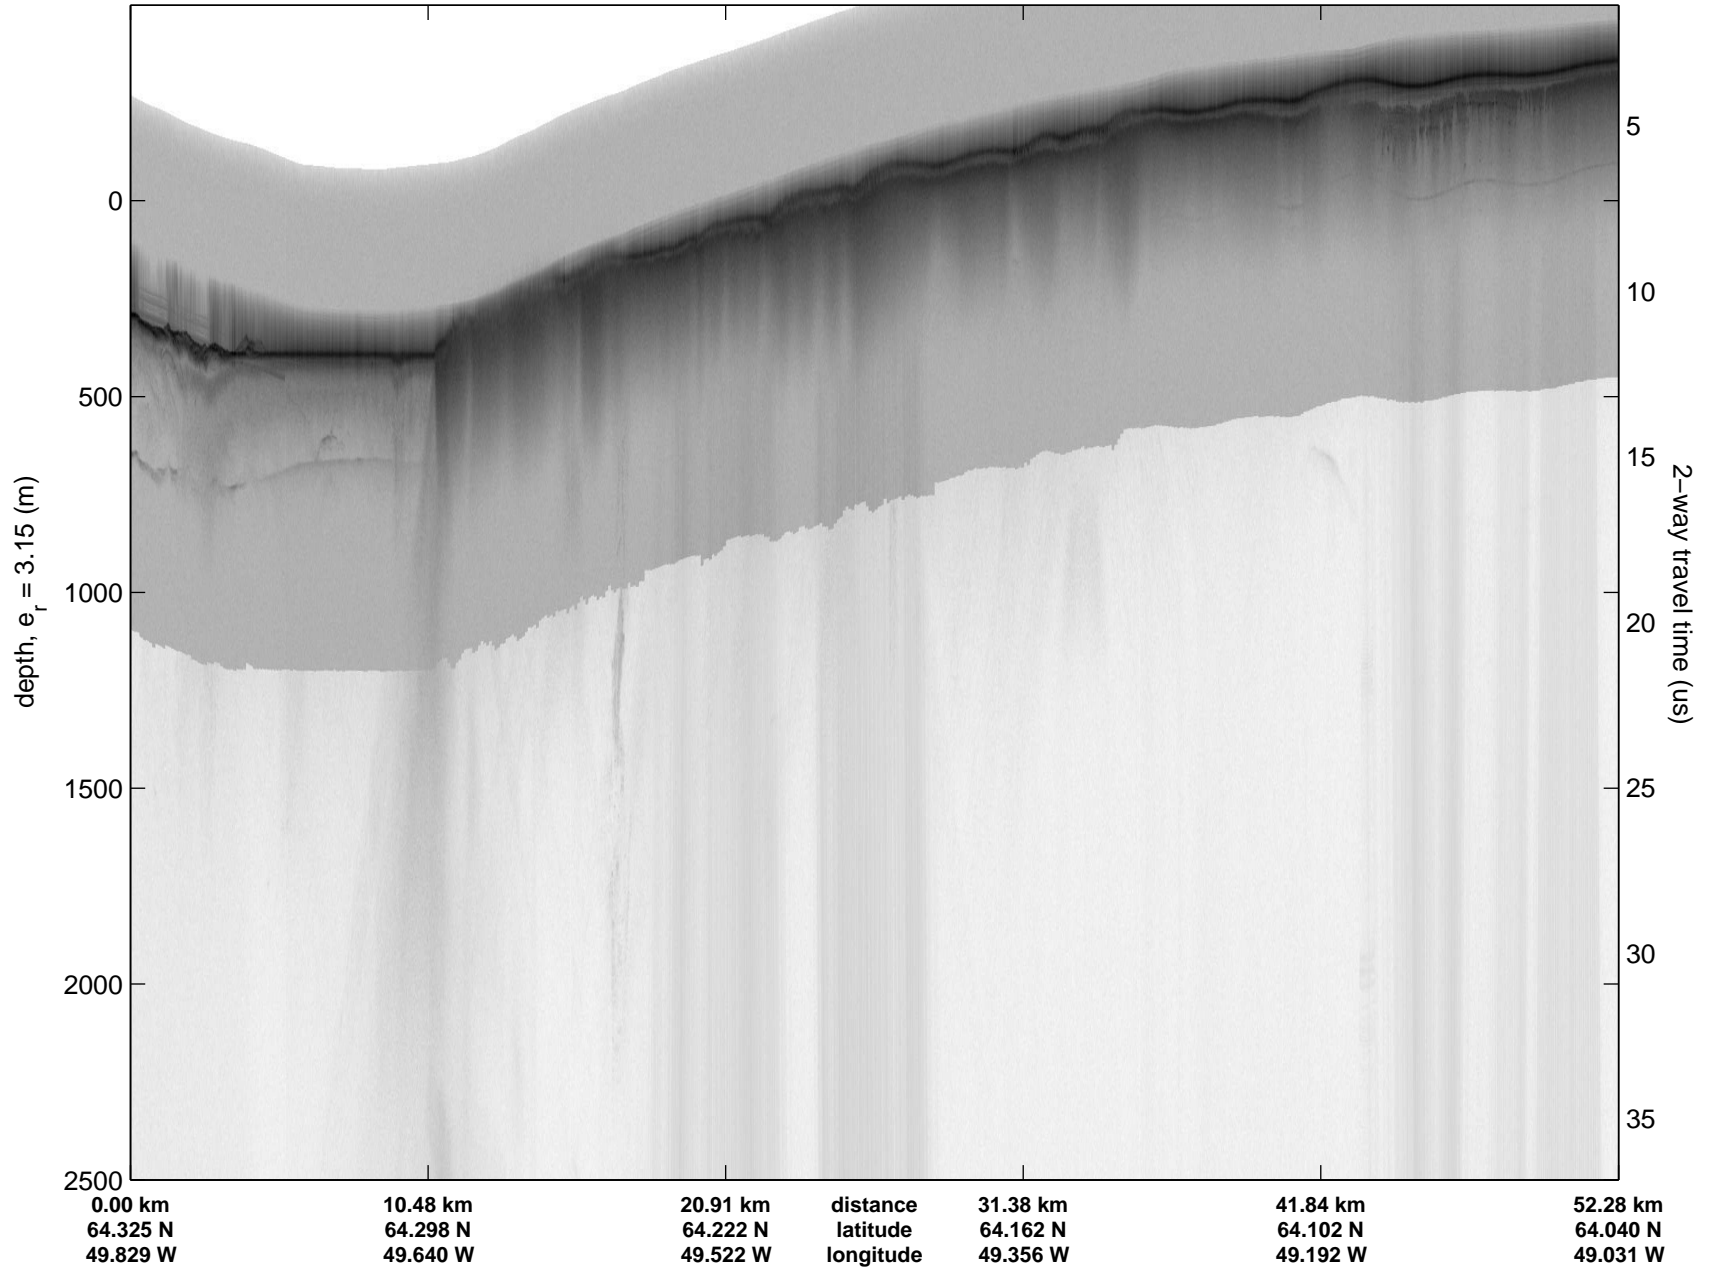

Polar Stereograph 70N-45E

Data Frame ID: 20110428_05_001

Data Frame ID: 20110428_05_001

Data Frame ID: 20110428_05_002

Data Frame ID: 20110428_05_002