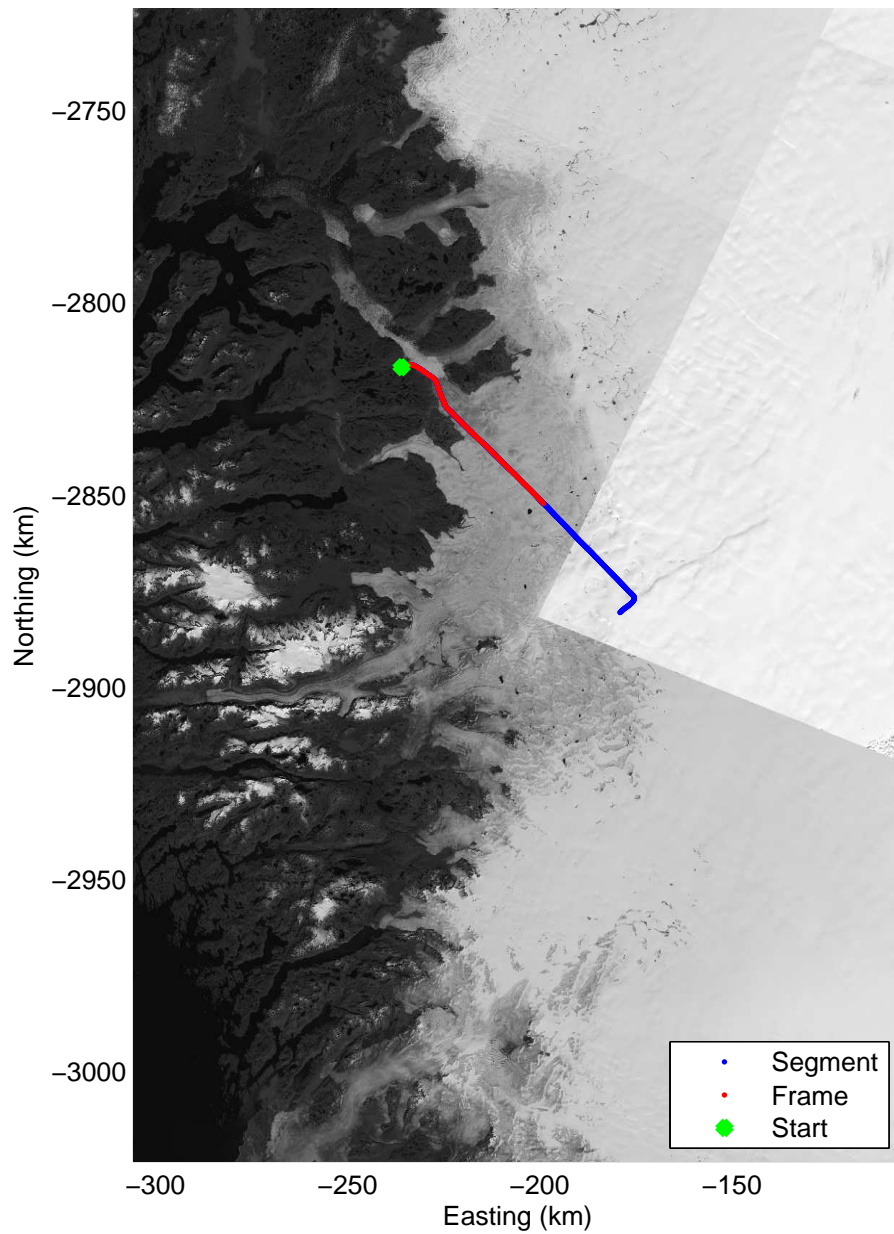

Polar Stereograph 70N-45E

Data Frame ID: 20110428_05_001

Data Frame ID: 20110428_05_001

Data Frame ID: 20110428_05_002

Data Frame ID: 20110428_05_002