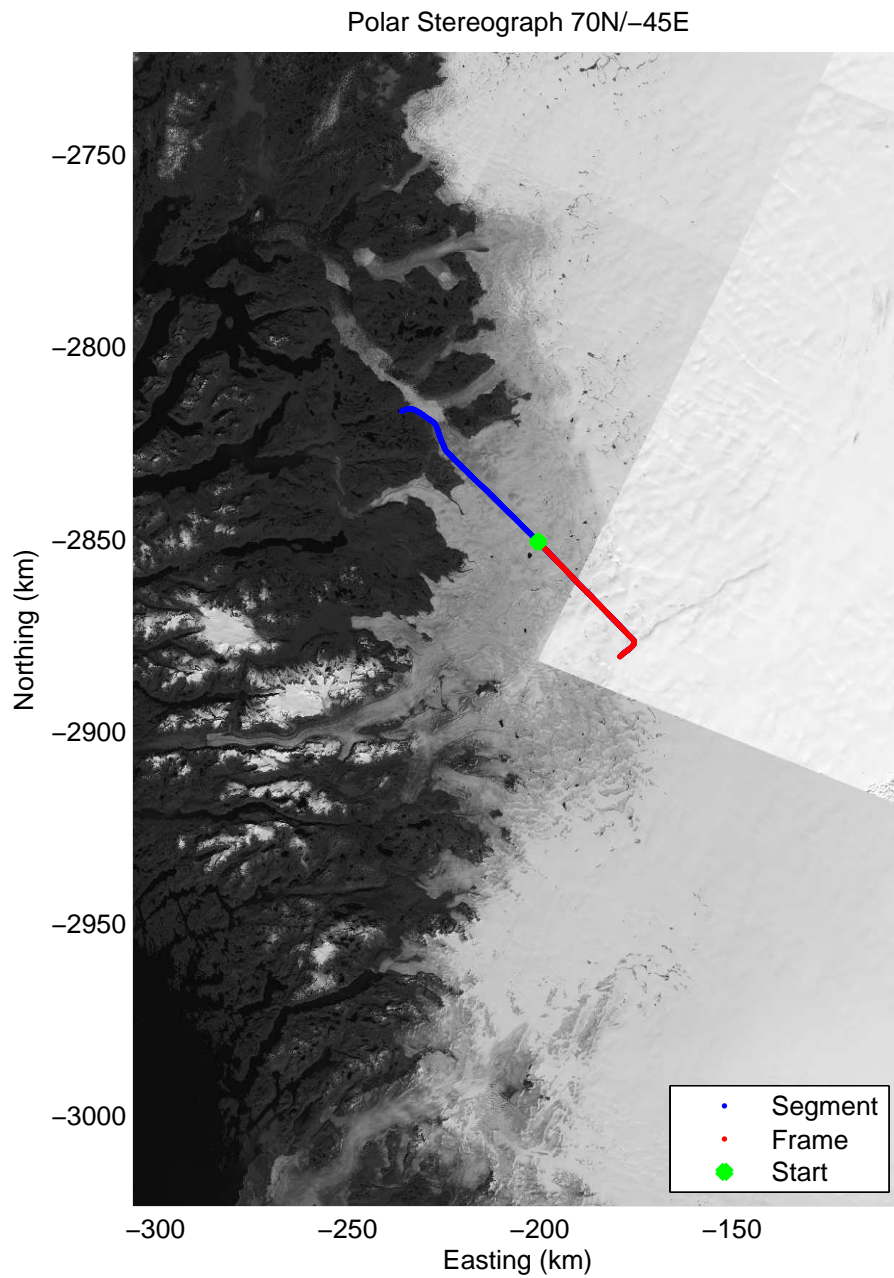

Polar Stereograph 70N-45E

Data Frame ID: 20110428_05_001

Data Frame ID: 20110428_05_001

Data Frame ID: 20110428_05_002

Data Frame ID: 20110428_05_002