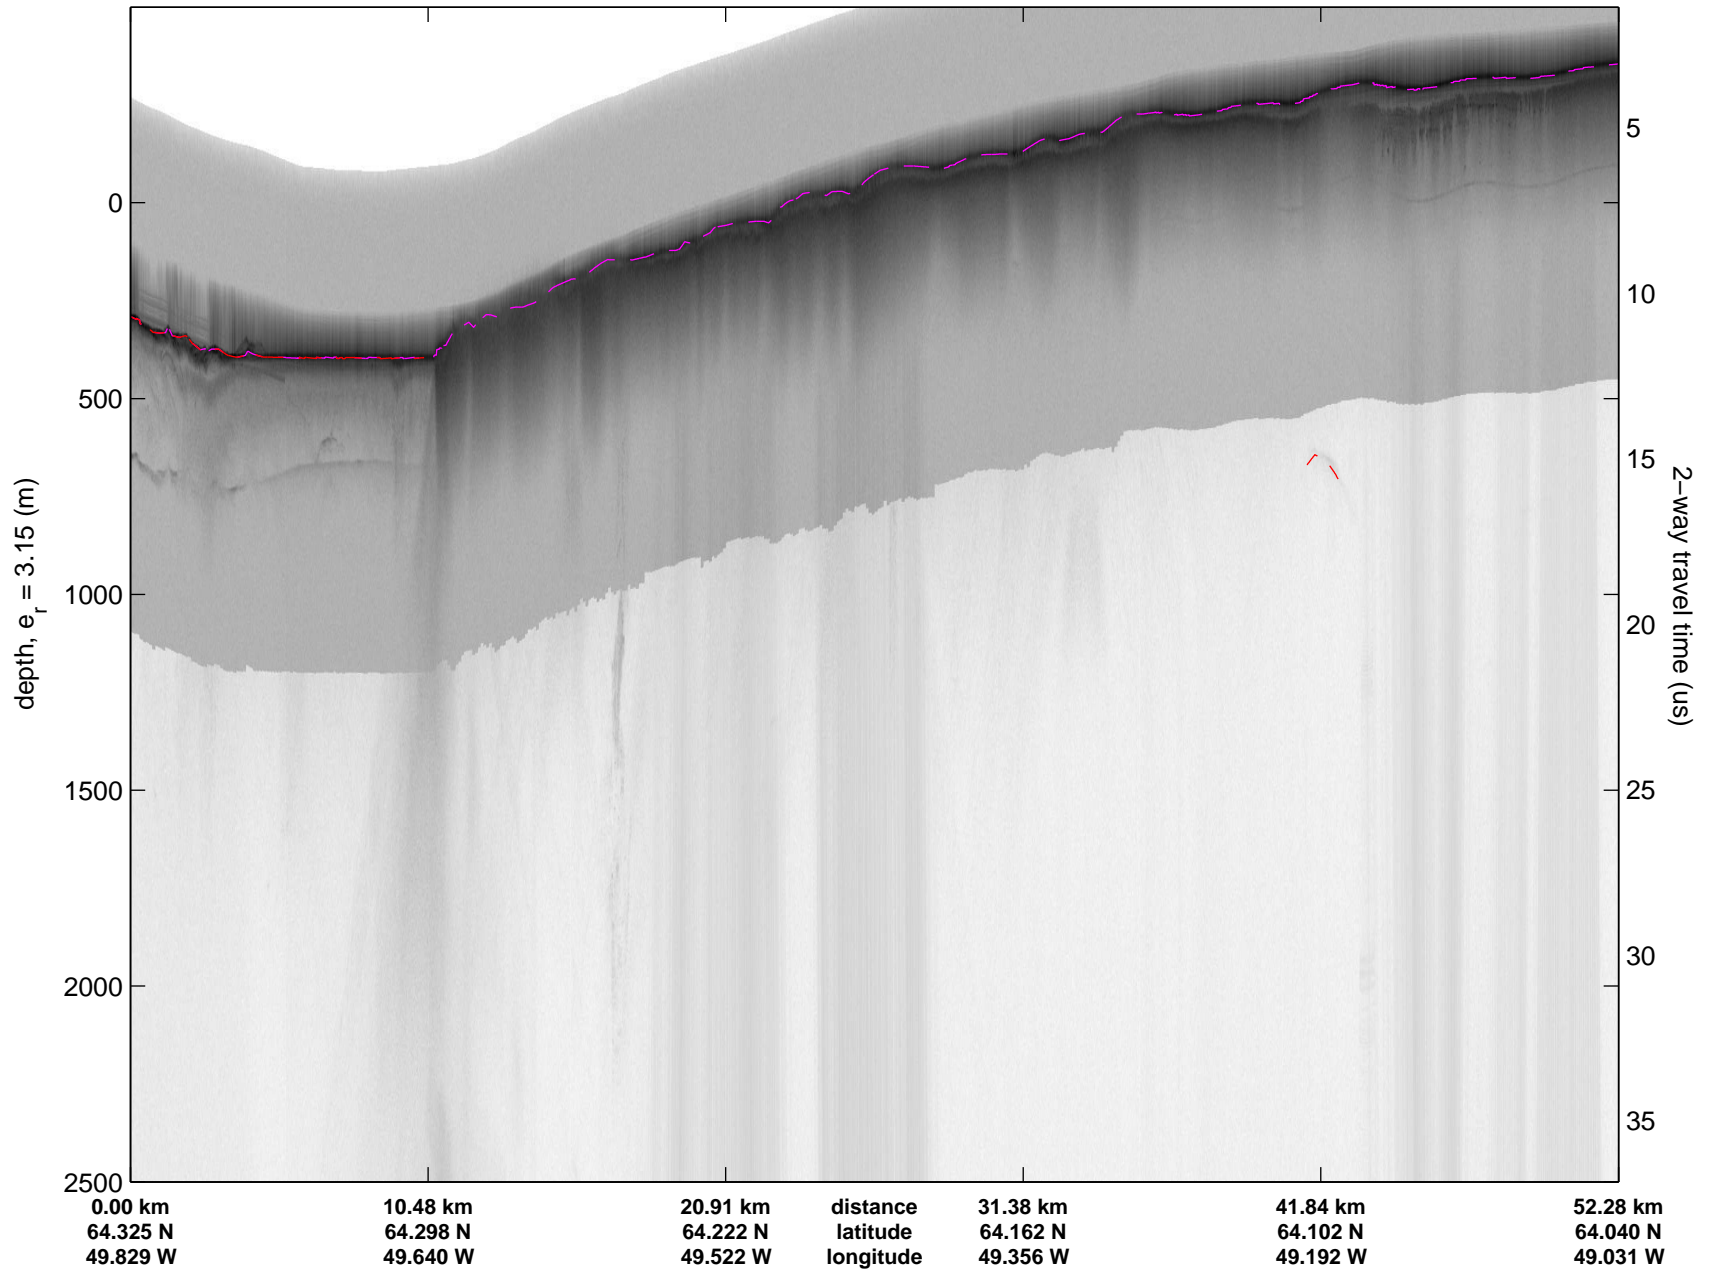

Polar Stereograph 70N-45E

Data Frame ID: 20110428_05_001

Data Frame ID: 20110428_05_001

Data Frame ID: 20110428_05_002

Data Frame ID: 20110428_05_002