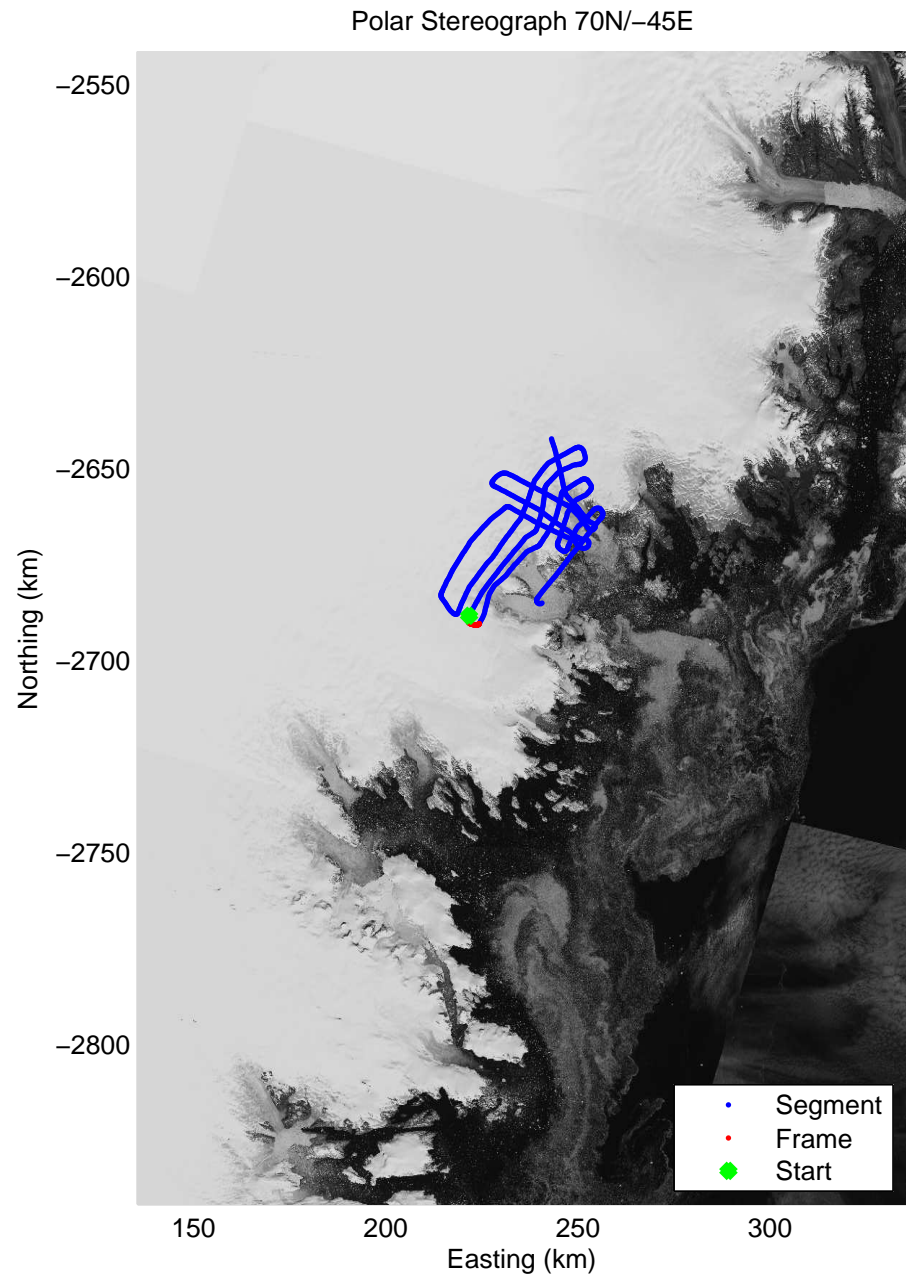

Data Frame ID: 20110411\_02\_014

Polar Stereograph 70N-45E

Data Frame ID: 20110411\_02\_015

Data Frame ID: 20110411\_02\_015

Data Frame ID: 20110411\_02\_016

Data Frame ID: 20110411\_02\_016

Polar Stereograph 70N-45E