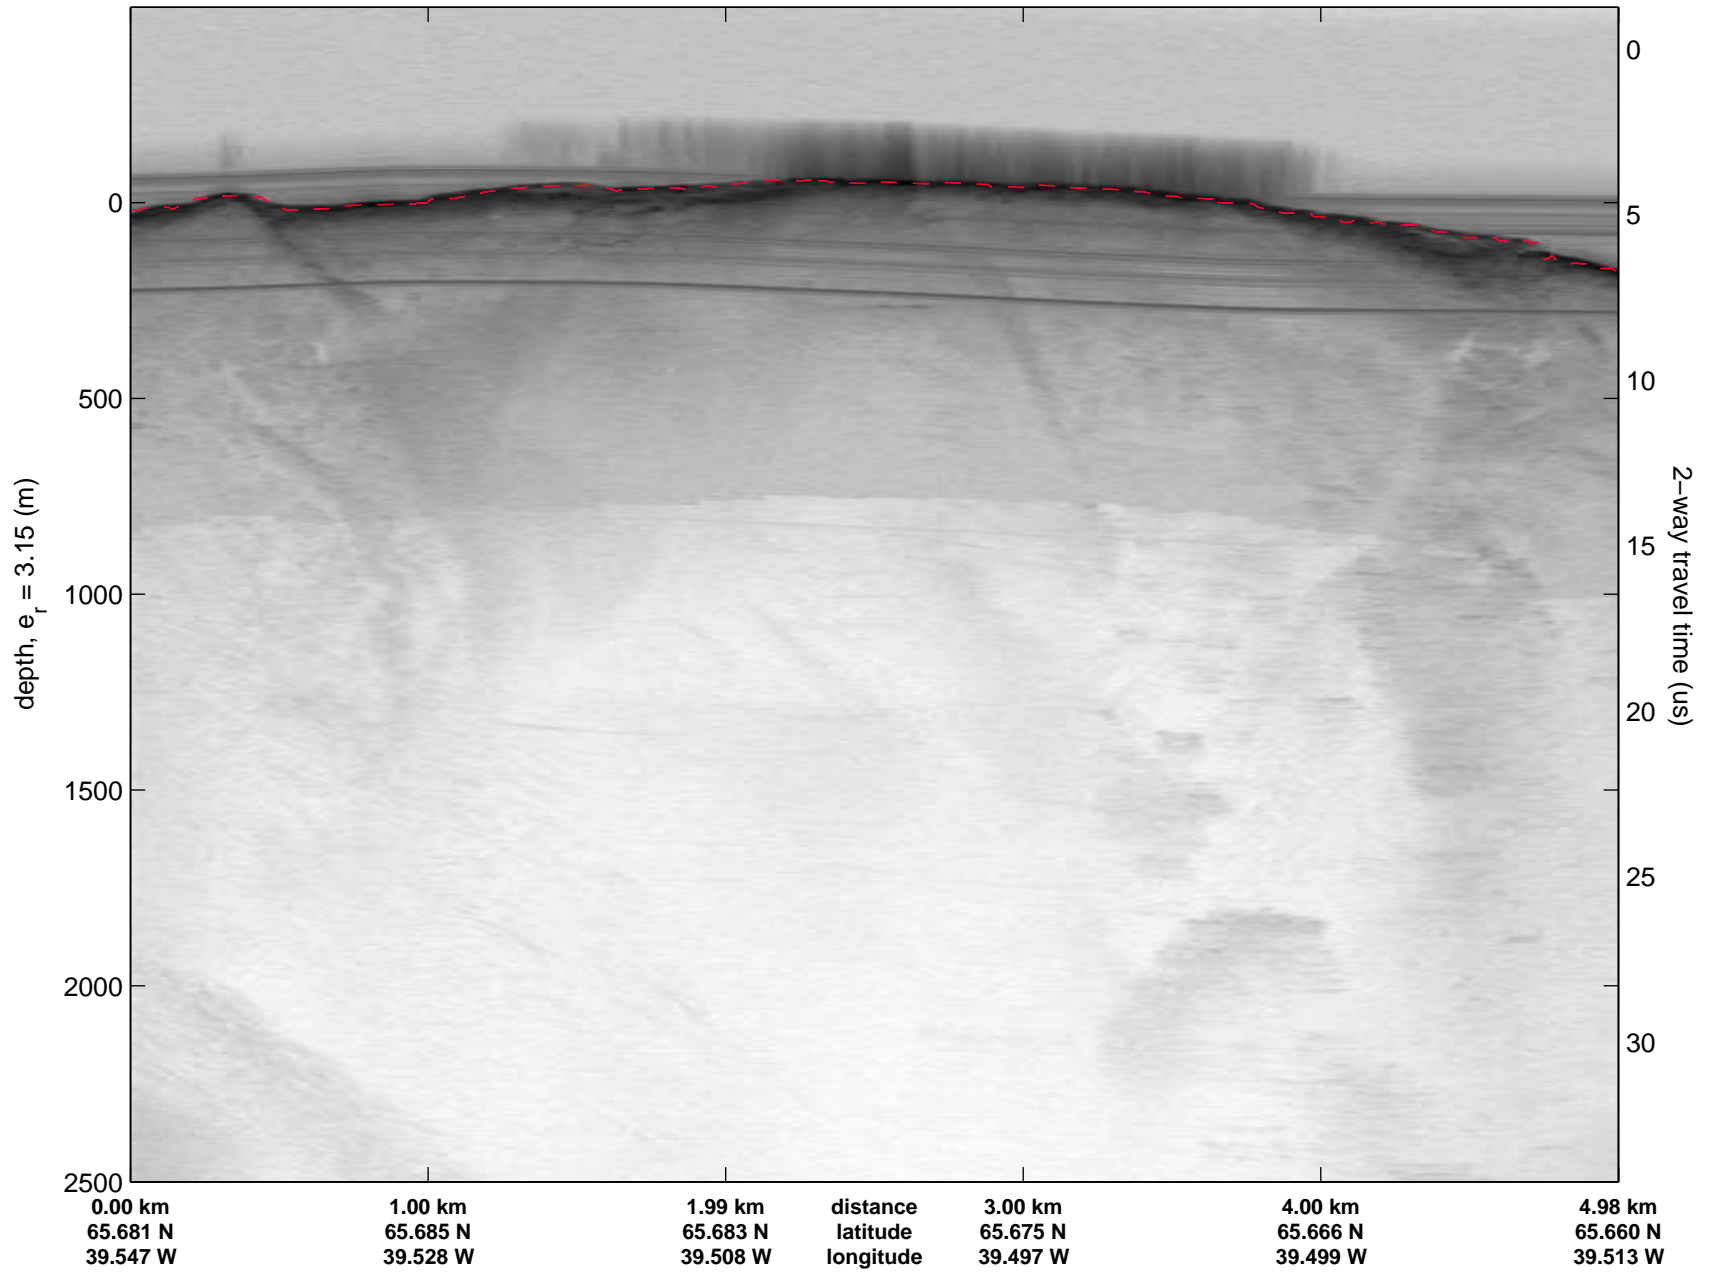

Data Frame ID: 20110411\_02\_023

Polar Stereograph 70N-45E

Data Frame ID: 20110411\_02\_024

Data Frame ID: 20110411\_02\_024

Data Frame ID: 20110411\_02\_025

Data Frame ID: 20110411\_02\_025

Polar Stereograph 70N-45E