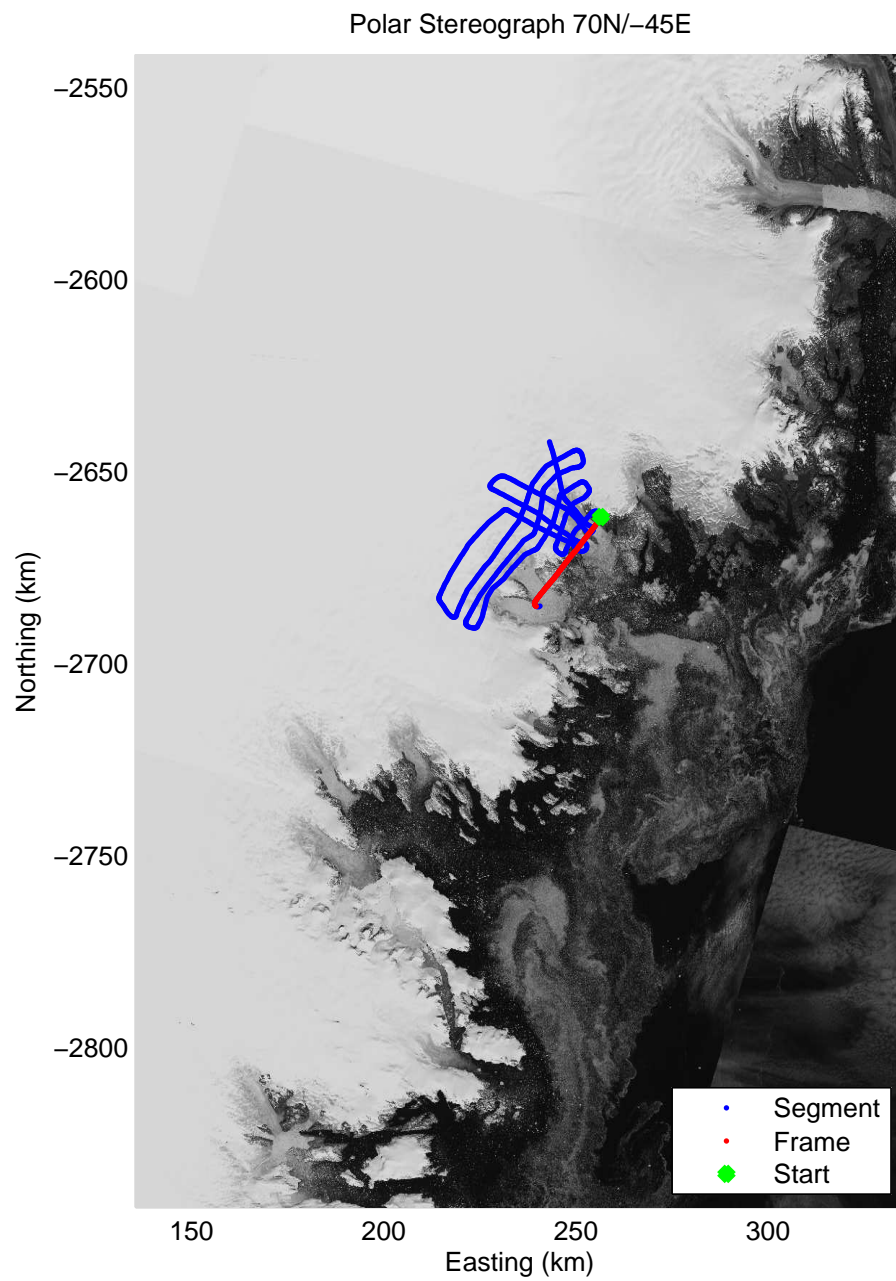

Data Frame ID: 20110411\_02\_023

Polar Stereograph 70N-45E

Data Frame ID: 20110411\_02\_024

Data Frame ID: 20110411\_02\_024

Data Frame ID: 20110411\_02\_025

Data Frame ID: 20110411\_02\_025

Polar Stereograph 70N-45E