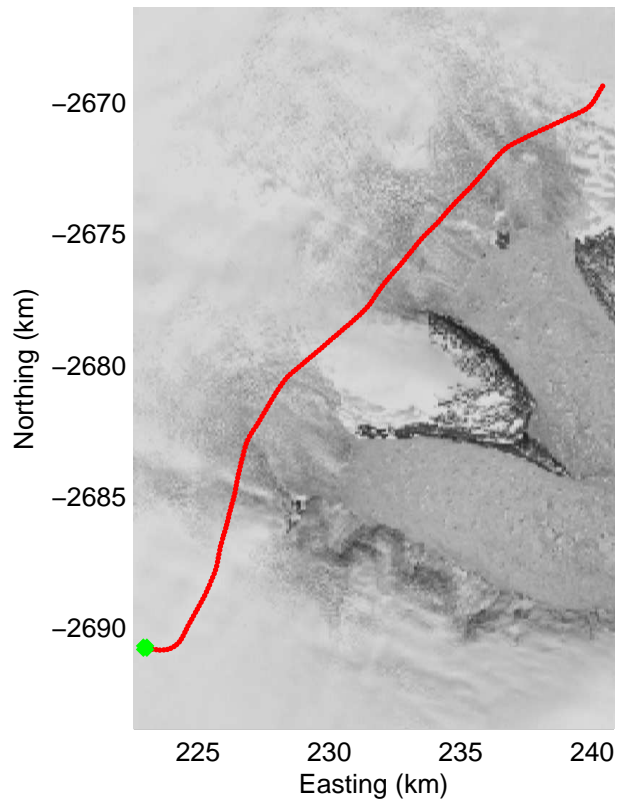

Data Frame ID: 20110411\_02\_014

Polar Stereograph 70N-45E

Data Frame ID: 20110411\_02\_015

Data Frame ID: 20110411\_02\_015

Data Frame ID: 20110411\_02\_016

Data Frame ID: 20110411\_02\_016

Polar Stereograph 70N-45E