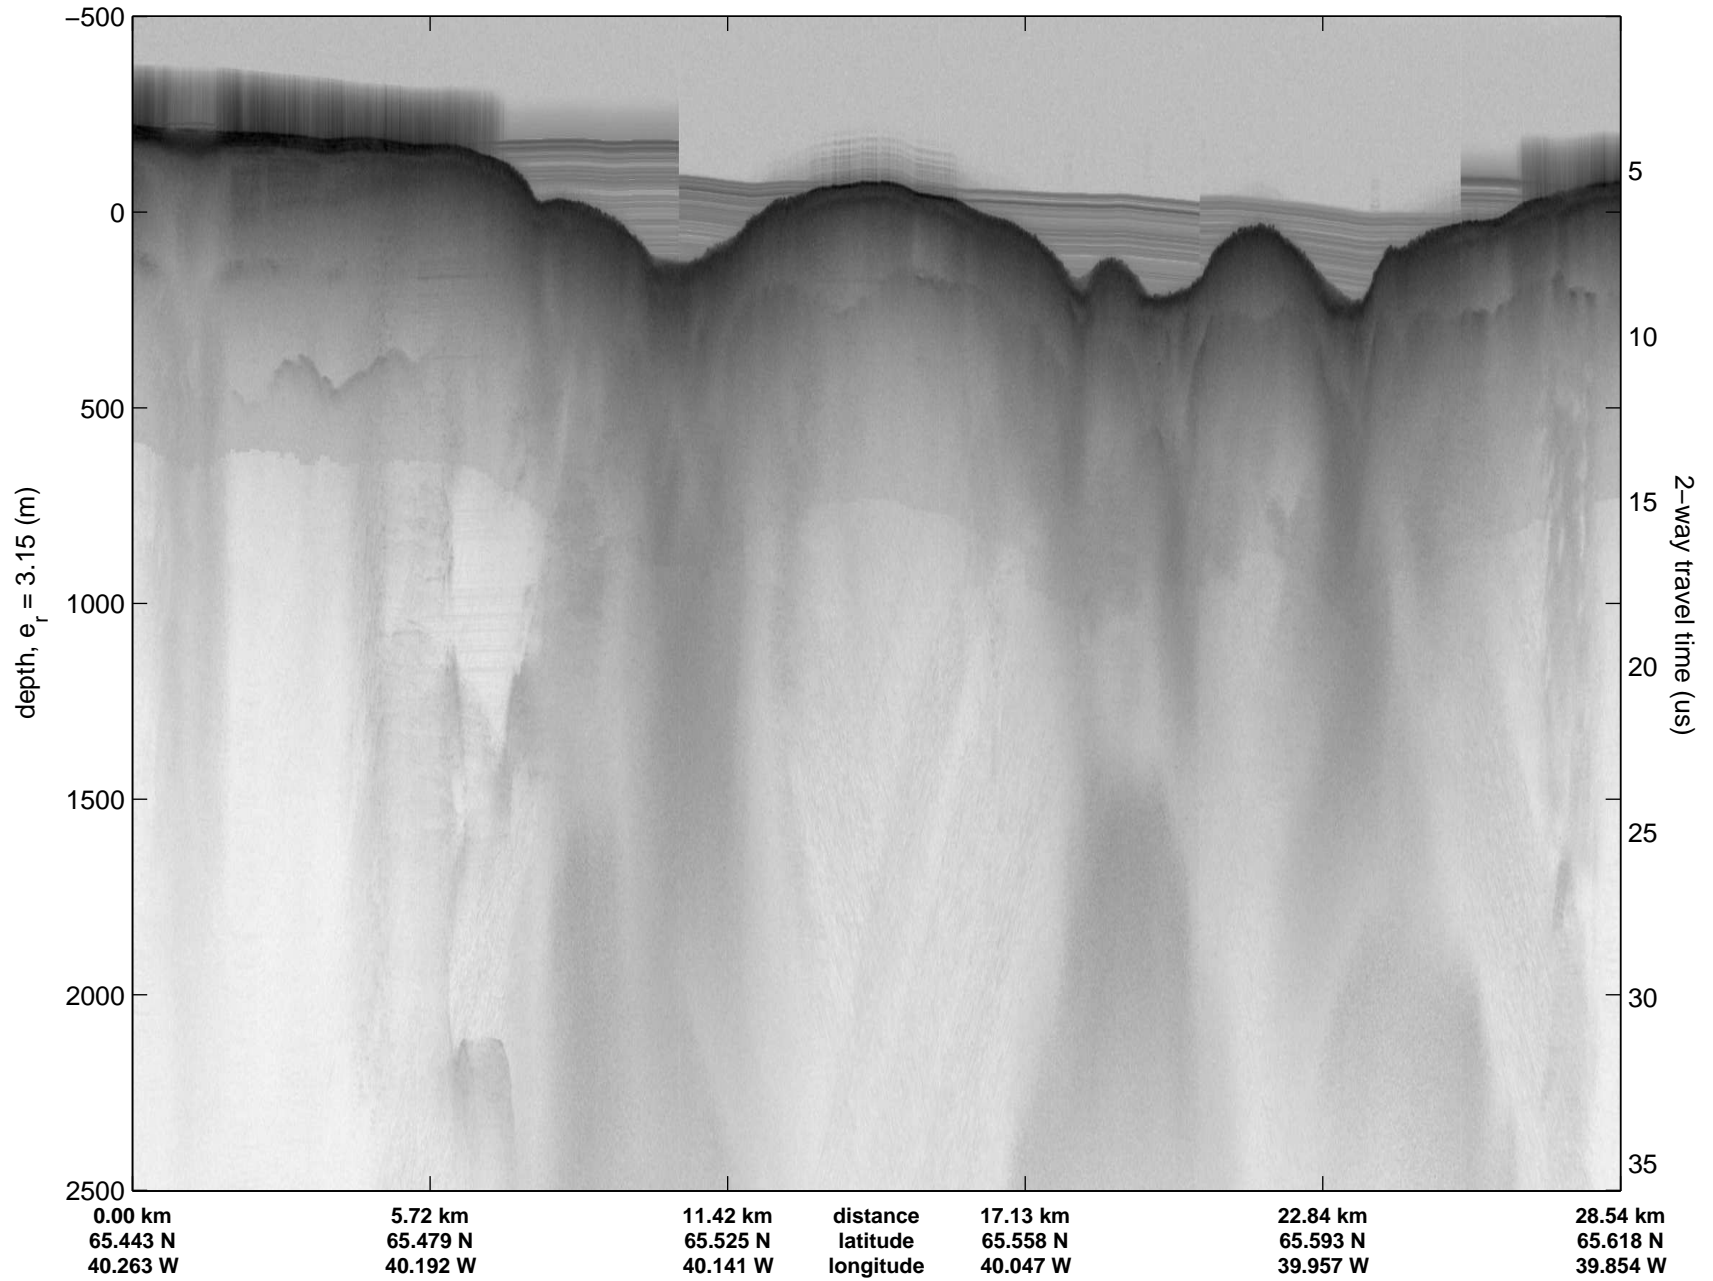

Data Frame ID: 20110411\_02\_014

Polar Stereograph 70N-45E

Data Frame ID: 20110411\_02\_015

Data Frame ID: 20110411\_02\_015

Data Frame ID: 20110411\_02\_016

Data Frame ID: 20110411\_02\_016

Polar Stereograph 70N-45E

Data Frame ID: 20110411\_02\_017

Data Frame ID: 20110411\_02\_017

Data Frame ID: 20110411\_02\_018

Data Frame ID: 20110411\_02\_018

Data Frame ID: 20110411\_02\_019

Data Frame ID: 20110411\_02\_019

Polar Stereograph 70N-45E