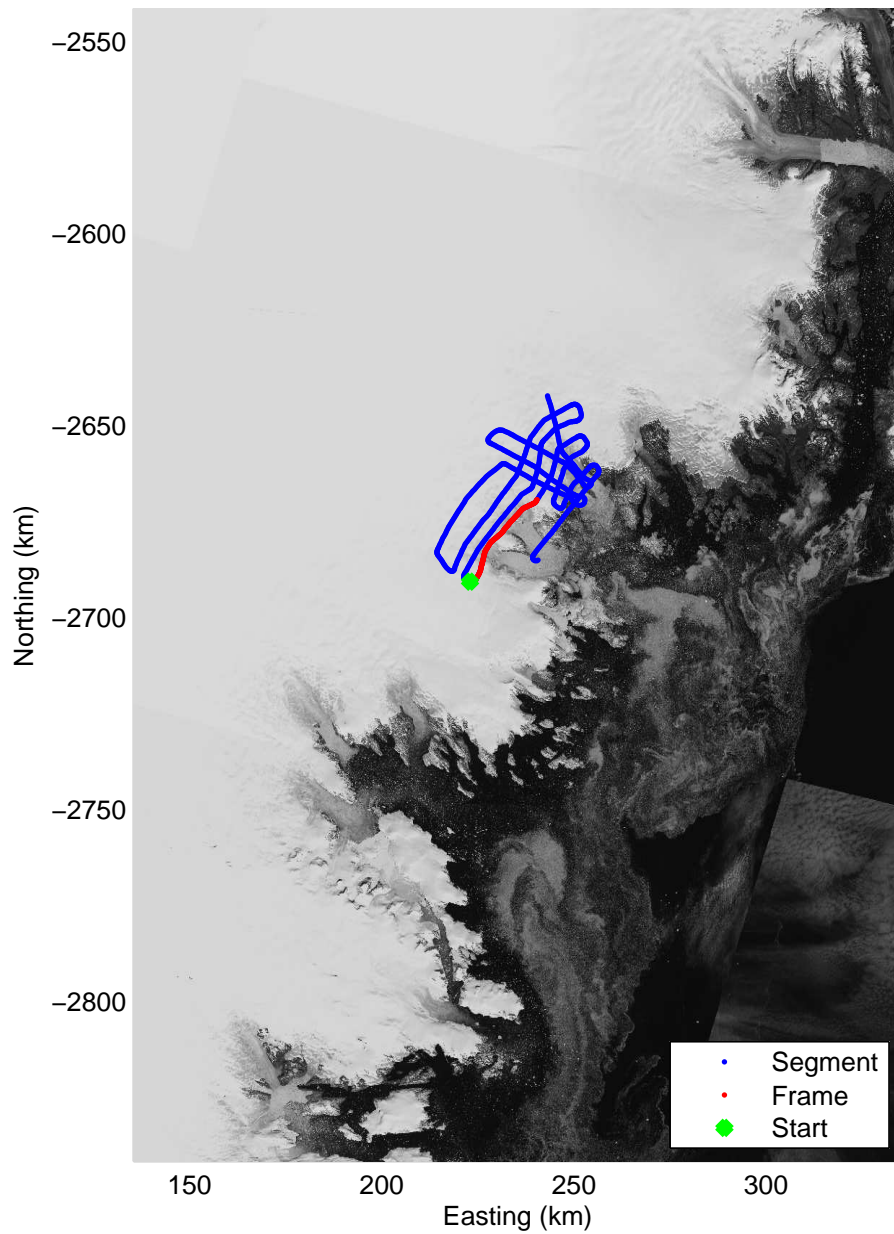

Data Frame ID: 20110411\_02\_014

Polar Stereograph 70N-45E

Data Frame ID: 20110411\_02\_015

Data Frame ID: 20110411\_02\_015

Data Frame ID: 20110411\_02\_016

Data Frame ID: 20110411\_02\_016

Polar Stereograph 70N-45E