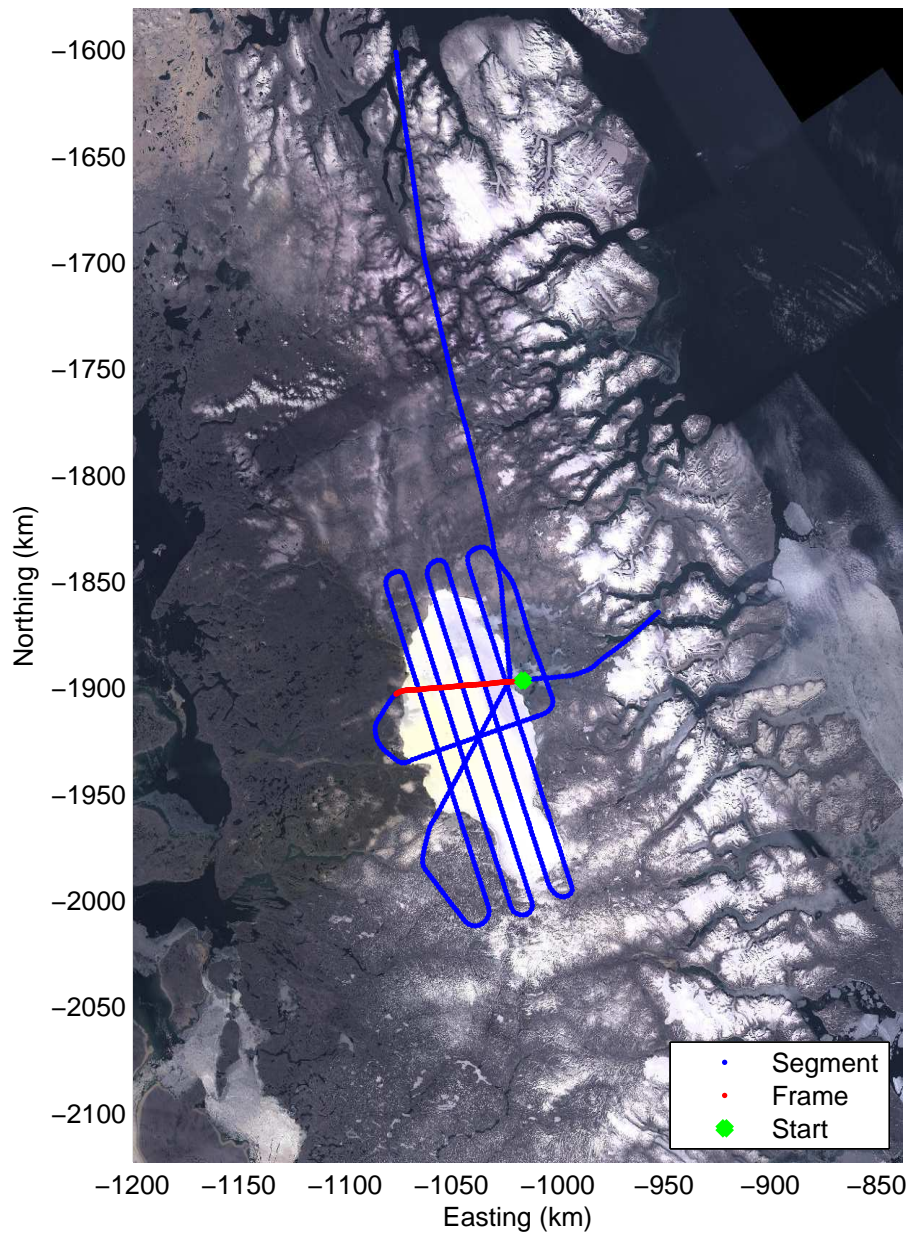

Data Frame ID: 20110512_02_001

0.00 km	15.58 km	31.14 km	Distance	46.72 km	62.27 km	77.84 km
70.842 N	70.713 N	70.586 N	Latitude	70.463 N	70.377 N	70.299 N
72.136 W	72.285 W	72.456 W	Longitude	72.644 W	72.967 W	73.308 W

Polar Stereograph 70N/-45E

Data Frame ID: 20110512_02_002

0.00 km	12.15 km	24.28 km	Distance	36.42 km	48.56 km	60.69 km
70.309 N	70.250 N	70.190 N	Latitude	70.129 N	70.068 N	69.999 N
73.266 W	73.535 W	73.801 W	Longitude	74.065 W	74.329 W	74.567 W