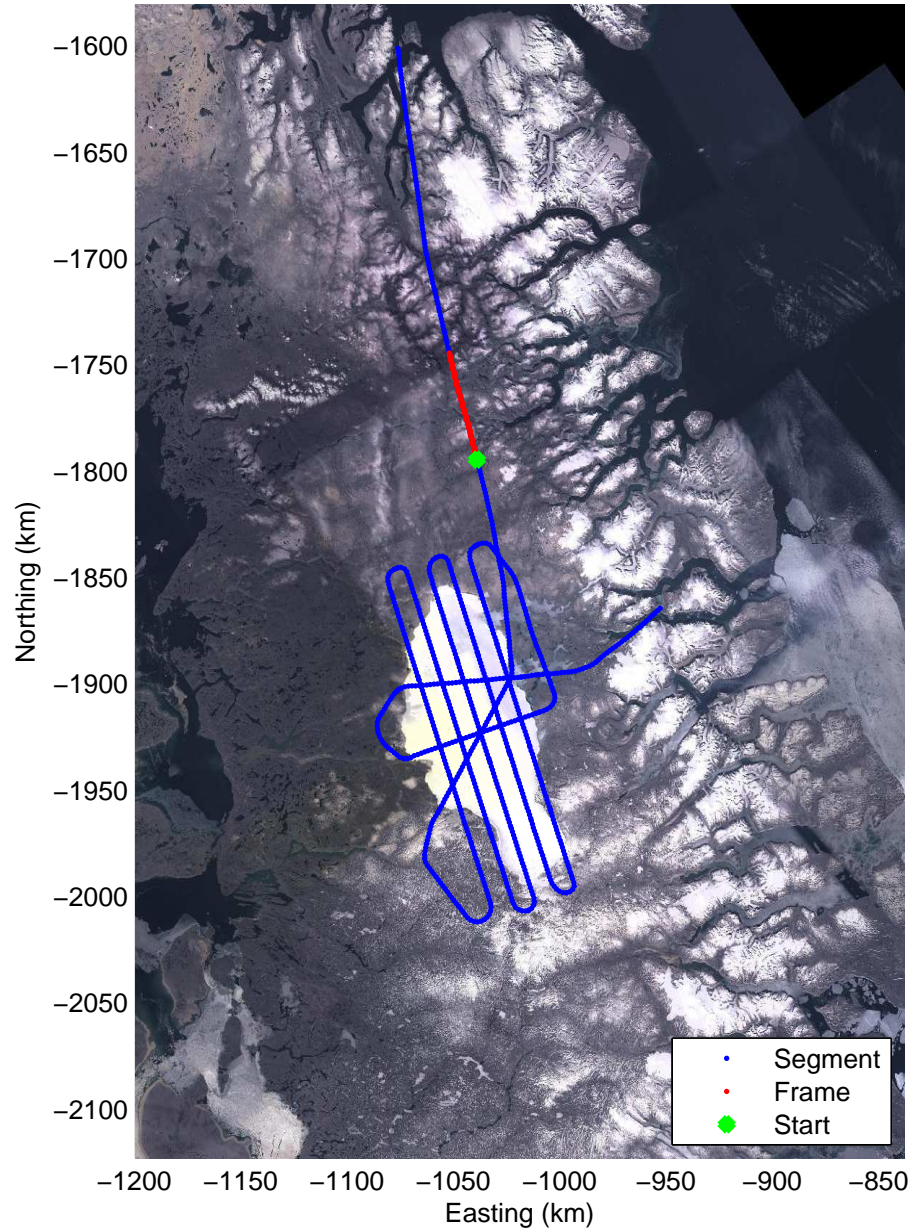

Polar Stereograph 70N/-45E

Data Frame ID: 20110512_02_029

Data Frame ID: 20110512_02_029

Polar Stereograph 70N/-45E

Data Frame ID: 20110512_02_030

0.00 km	10.41 km	20.80 km	Distance	31.20 km	41.61 km	52.00 km
71.009 N	71.076 N	71.142 N	Latitude	71.206 N	71.271 N	71.338 N
75.151 W	75.351 W	75.554 W	Longitude	75.764 W	75.971 W	76.174 W