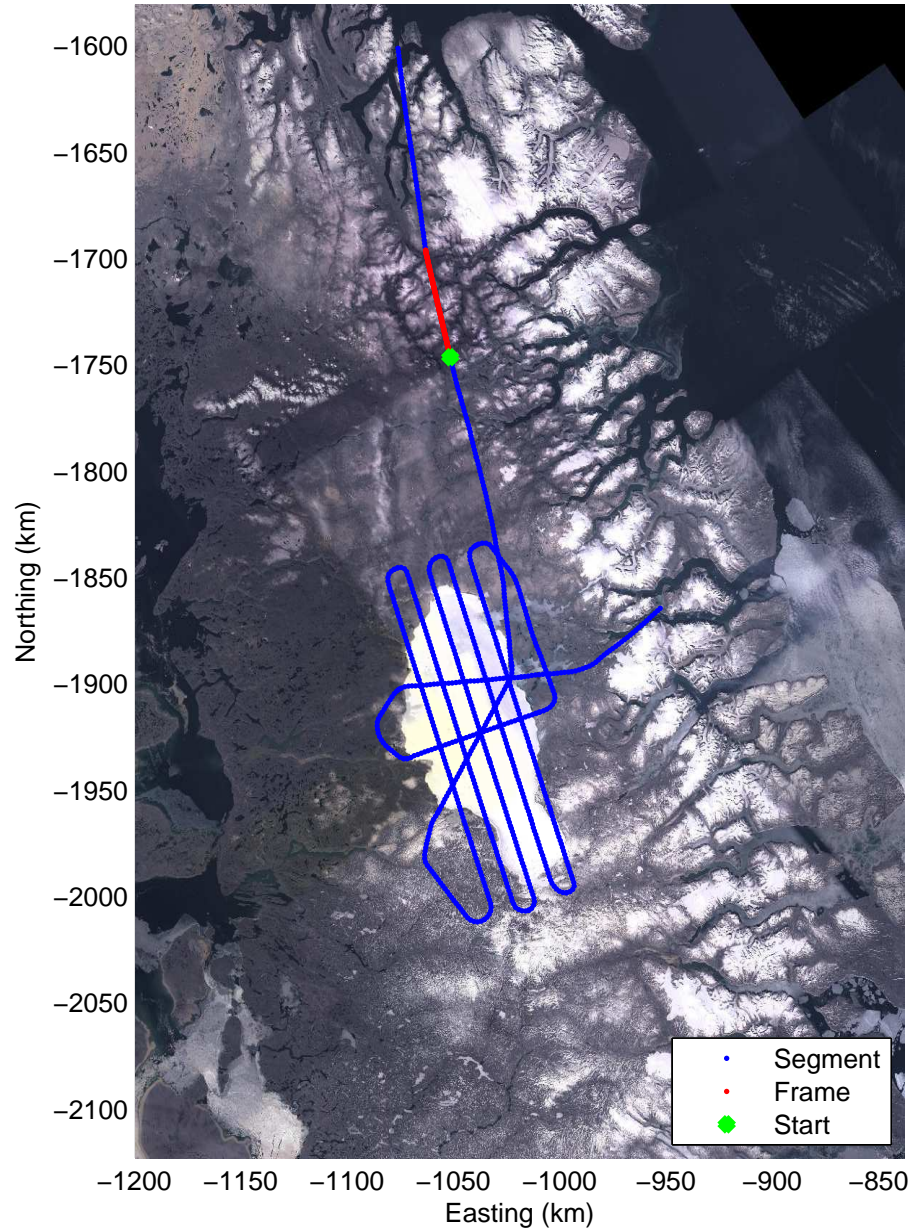

Polar Stereograph 70N/-45E