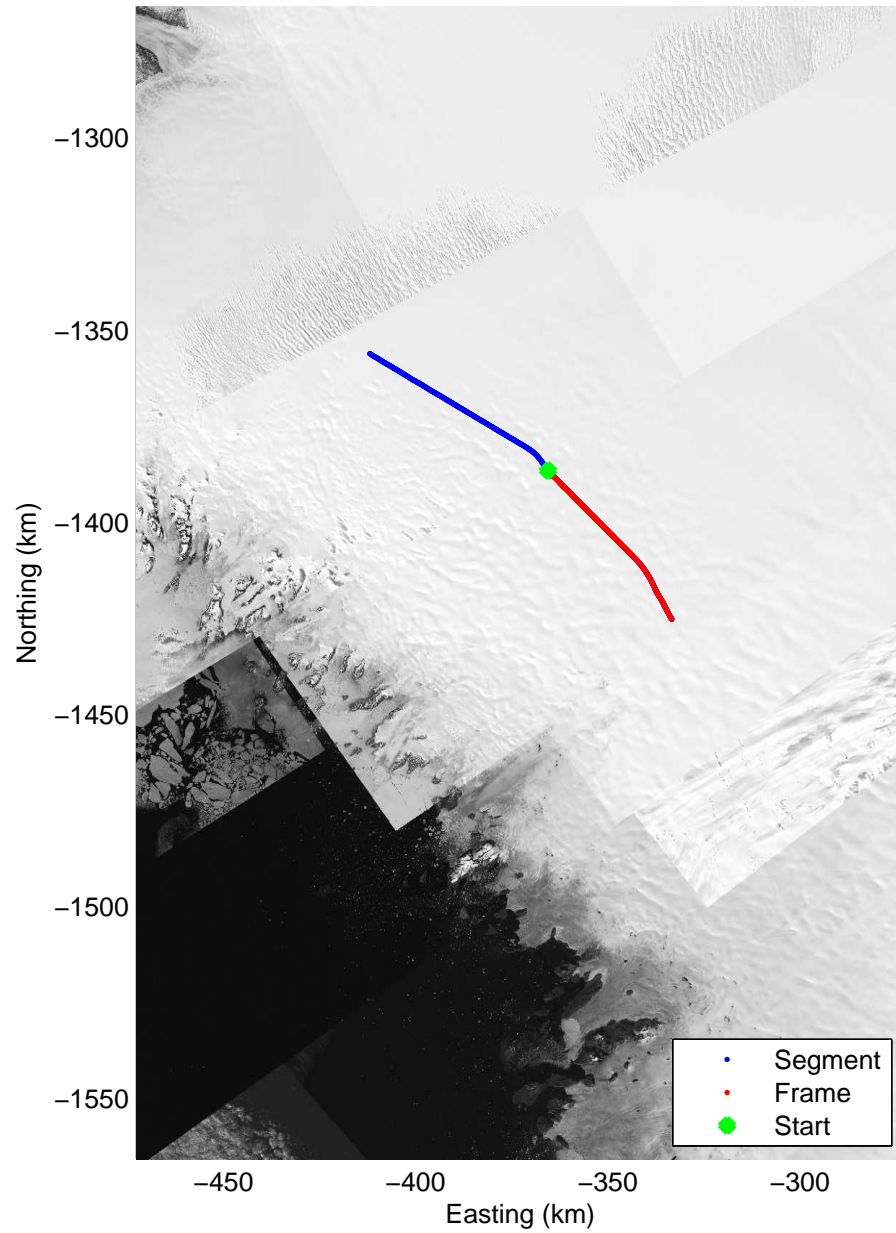

Data Frame ID: 20110511_03_001

0.00 km
76.965 N
61.977 W

11.79 km
76.938 N
61.524 W

23.58 km
76.912 N
61.073 W

Distance
Latitude
Longitude

35.37 km
76.885 N
60.624 W

47.16 km
76.857 N
60.177 W

58.94 km
76.804 N
59.782 W

Data Frame ID: 20110511_03_001

0.00 km	11.79 km	23.58 km	Distance	35.37 km	47.16 km	58.94 km
76.965 N	76.938 N	76.912 N	Latitude	76.885 N	76.857 N	76.804 N
61.977 W	61.524 W	61.073 W	Longitude	60.624 W	60.177 W	59.782 W

Polar Stereograph 70N/-45E

Data Frame ID: 20110511_03_002

0.00 km	10.38 km	20.73 km	Distance	31.10 km	41.46 km	51.81 km
76.814 N	76.766 N	76.719 N	Latitude	76.671 N	76.611 N	76.542 N
59.847 W	59.499 W	59.152 W	Longitude	58.807 W	58.503 W	58.238 W

Data Frame ID: 20110511_03_002

Distance	Latitude	Longitude
0.00 km	76.814 N	59.847 W
10.38 km	76.766 N	59.499 W
20.73 km	76.719 N	59.152 W
31.10 km	76.671 N	58.807 W
41.46 km	76.611 N	58.503 W
51.81 km	76.542 N	58.238 W