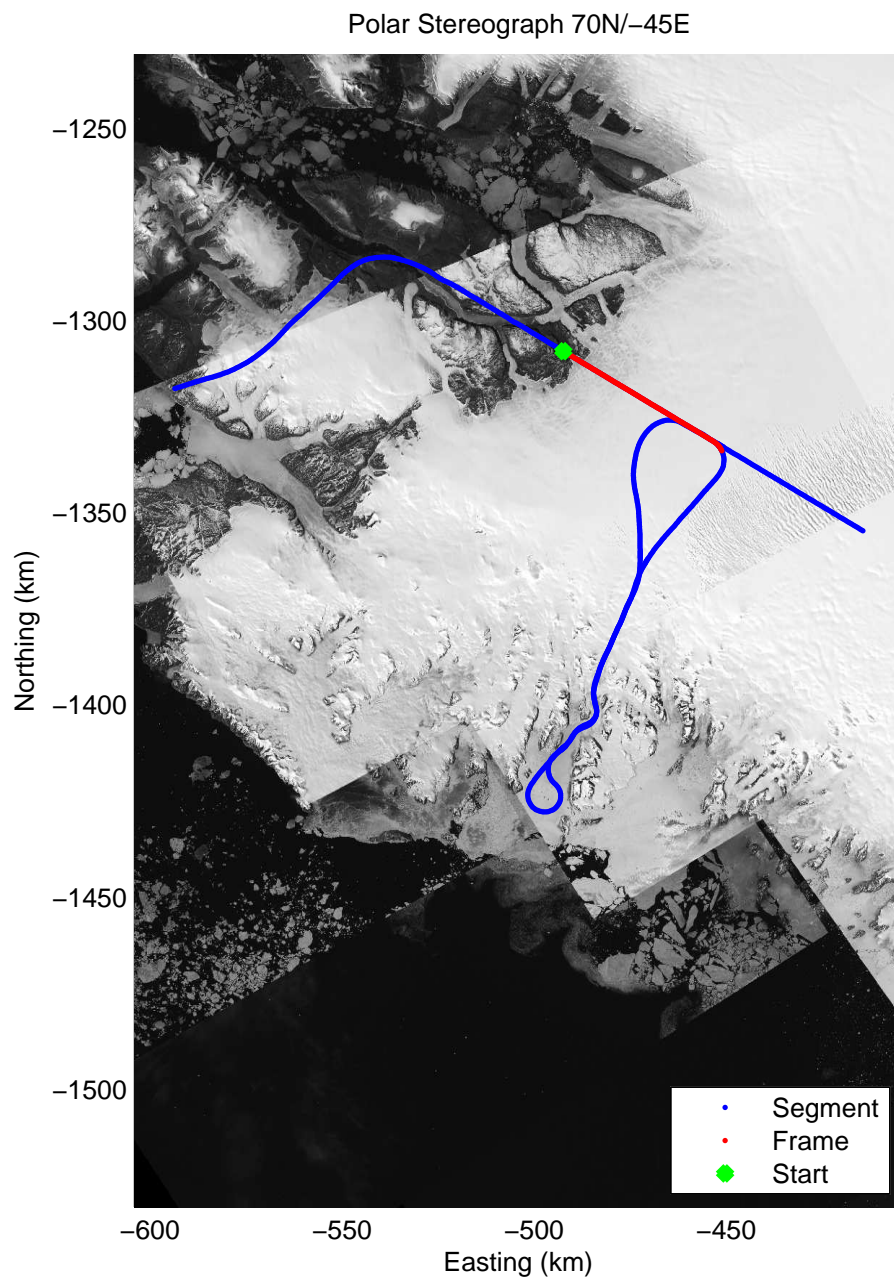

Data Frame ID: 20110511_02_001

Data Frame ID: 20110511_02_001

Depth, $e_r = 3.15$ (m)

2-Way Travel Time (us)

0.00 km	14.20 km	28.39 km	Distance	42.59 km	56.79 km	70.97 km
76.706 N	76.791 N	76.895 N	Latitude	77.012 N	77.129 N	77.201 N
69.329 W	68.913 W	68.600 W	Longitude	68.389 W	68.165 W	67.726 W

Data Frame ID: 20110511_02_002

Data Frame ID: 20110511_02_002

Data Frame ID: 20110511_02_003

Data Frame ID: 20110511_02_003

0.00 km
77.144 N
65.704 W

10.00 km
77.127 N
65.310 W

19.97 km
77.111 N
64.919 W

Distance
Latitude
Longitude

Data Frame ID: 20110511_02_005

Data Frame ID: 20110511_02_006

0.00 km	9.34 km	18.69 km	Distance	28.03 km	37.36 km	46.70 km
76.267 N	76.190 N	76.128 N	Latitude	76.111 N	76.190 N	76.266 N
64.288 W	64.359 W	64.168 W	Longitude	64.446 W	64.437 W	64.295 W

57.76 km
77.057 N
63.755 W

Polar Stereograph 70N/-45E

Data Frame ID: 20110511_02_009

Data Frame ID: 20110511_02_009