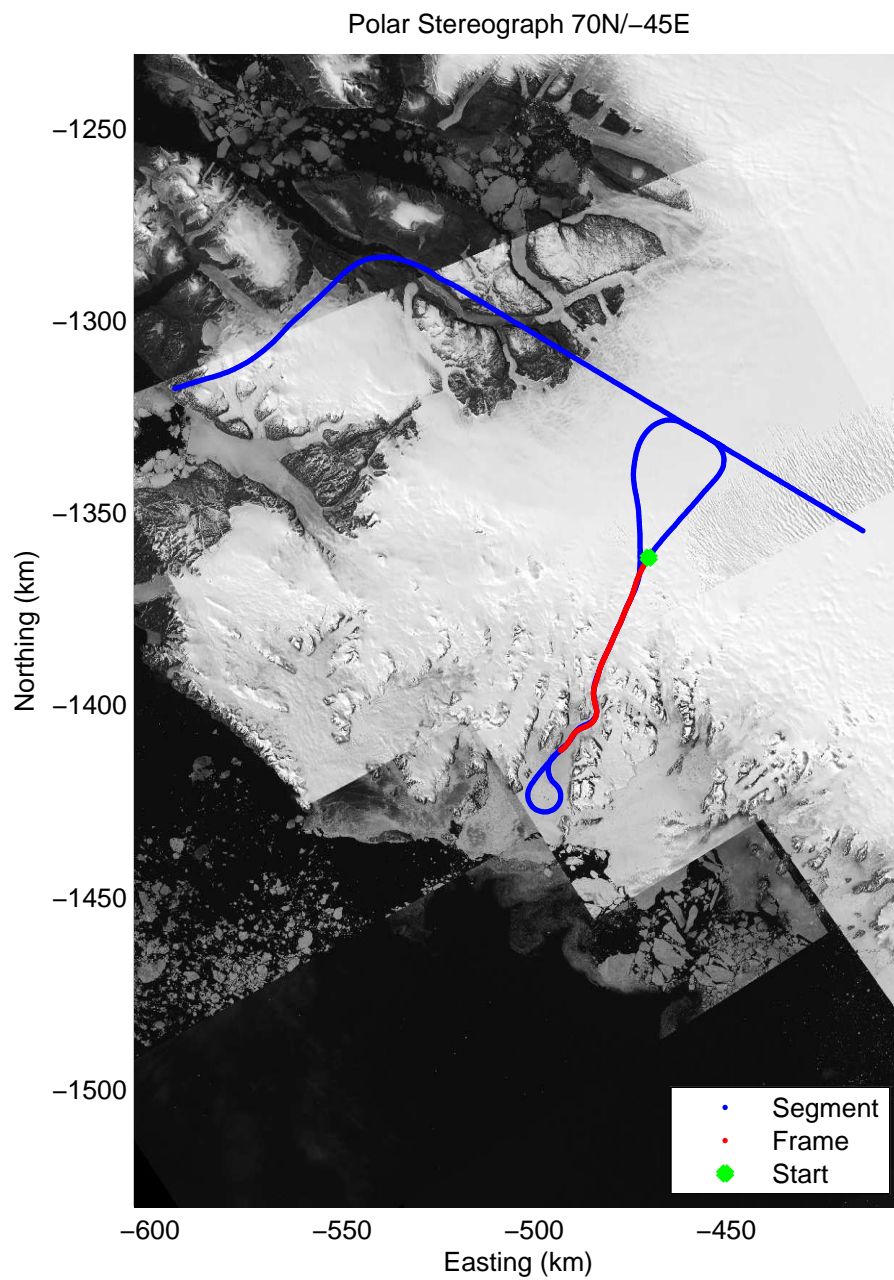

Data Frame ID: 20110511_02_001

Data Frame ID: 20110511_02_001

Depth, $e_r = 3.15$ (m)

2-Way Travel Time (us)

0.00 km	14.20 km	28.39 km	Distance	42.59 km	56.79 km	70.97 km
76.706 N	76.791 N	76.895 N	Latitude	77.012 N	77.129 N	77.201 N
69.329 W	68.913 W	68.600 W	Longitude	68.389 W	68.165 W	67.726 W

29.97 km
77.093 N
64.527 W

39.95 km
77.075 N
64.136 W

49.92 km
77.048 N
63.763 W

Data Frame ID: 20110511_02_004

0.00 km
77.059 N
63.826 W

7.91 km
76.999 N
63.704 W

15.83 km
76.933 N
63.817 W

Distance
Latitude
Longitude

23.74 km
76.868 N
63.937 W

31.65 km
76.802 N
64.053 W

39.56 km
76.735 N
64.140 W

Data Frame ID: 20110511_02_004

Data Frame ID: 20110511_02_005

0.00 km	11.77 km	23.53 km	Distance	35.29 km	47.06 km	58.80 km
76.752 N	76.648 N	76.543 N	Latitude	76.439 N	76.341 N	76.251 N
64.124 W	64.159 W	64.196 W	Longitude	64.216 W	64.114 W	64.324 W

57.76 km
77.057 N
63.755 W

Polar Stereograph 70N/-45E

Data Frame ID: 20110511_02_009

Data Frame ID: 20110511_02_009