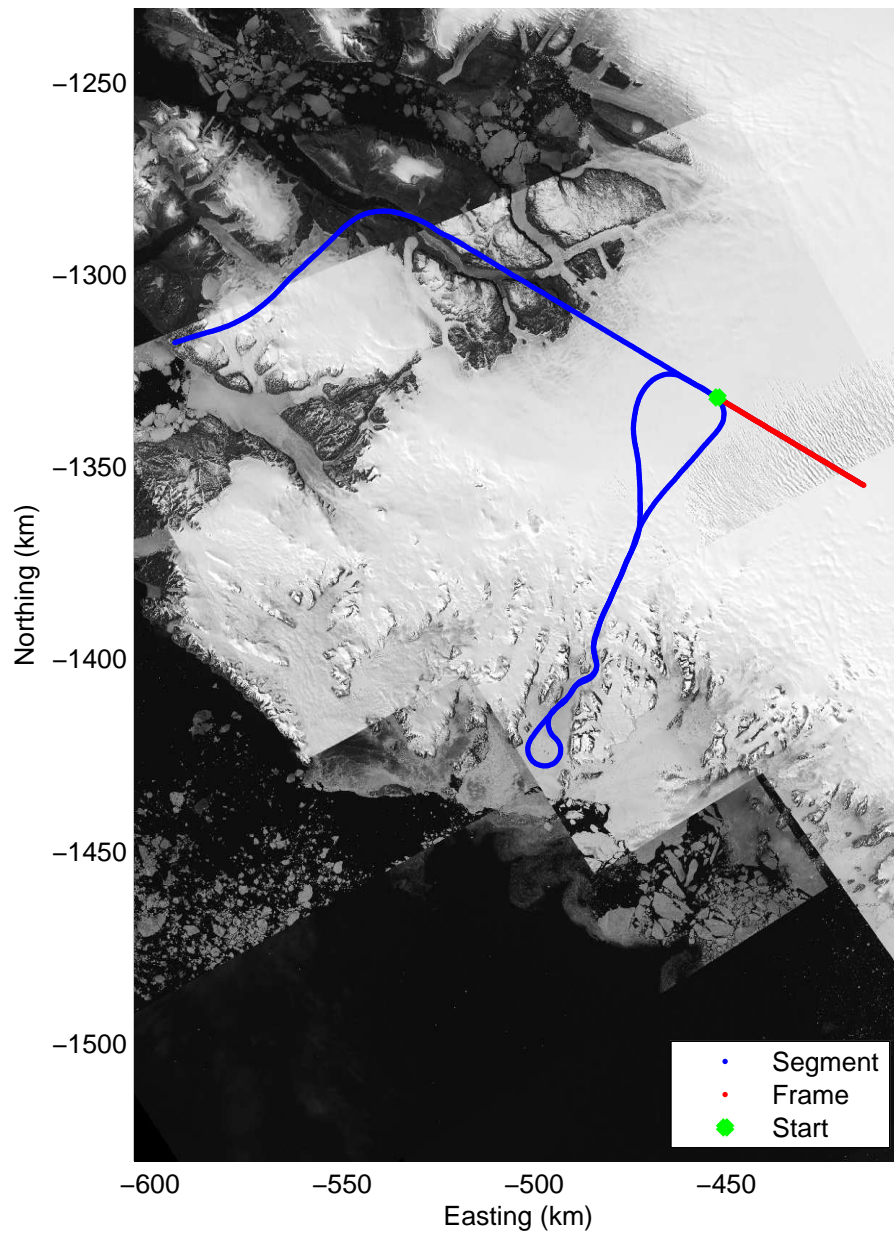

57.76 km
77.057 N
63.755 W

Polar Stereograph 70N/-45E

Data Frame ID: 20110511_02_009

Data Frame ID: 20110511_02_009