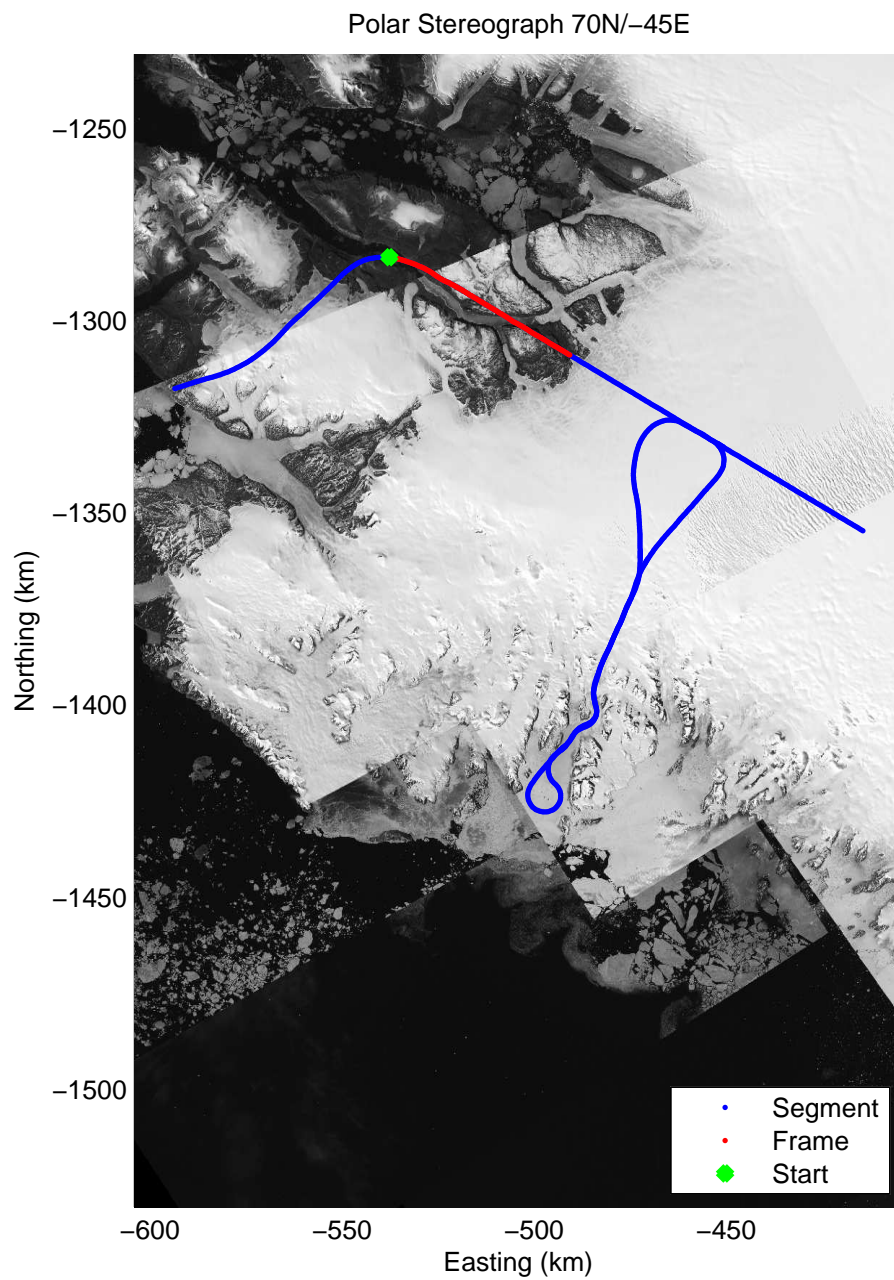

Data Frame ID: 20110511_02_001

Data Frame ID: 20110511_02_001

Depth, $e_r = 3.15$ (m)

2-Way Travel Time (us)

0.00 km	14.20 km	28.39 km	Distance	42.59 km	56.79 km	70.97 km
76.706 N	76.791 N	76.895 N	Latitude	77.012 N	77.129 N	77.201 N
69.329 W	68.913 W	68.600 W	Longitude	68.389 W	68.165 W	67.726 W

Data Frame ID: 20110511_02_002

Data Frame ID: 20110511_02_002

Data Frame ID: 20110511_02_003

Data Frame ID: 20110511_02_003

0.00 km
77.144 N
65.704 W

10.00 km
77.127 N
65.310 W

19.97 km
77.111 N
64.919 W

Distance
Latitude
Longitude

Data Frame ID: 20110511_02_005

Data Frame ID: 20110511_02_006

0.00 km	9.34 km	18.69 km	Distance	28.03 km	37.36 km	46.70 km
76.267 N	76.190 N	76.128 N	Latitude	76.111 N	76.190 N	76.266 N
64.288 W	64.359 W	64.168 W	Longitude	64.446 W	64.437 W	64.295 W

57.76 km
77.057 N
63.755 W

Polar Stereograph 70N/-45E

Data Frame ID: 20110511_02_009

Data Frame ID: 20110511_02_009