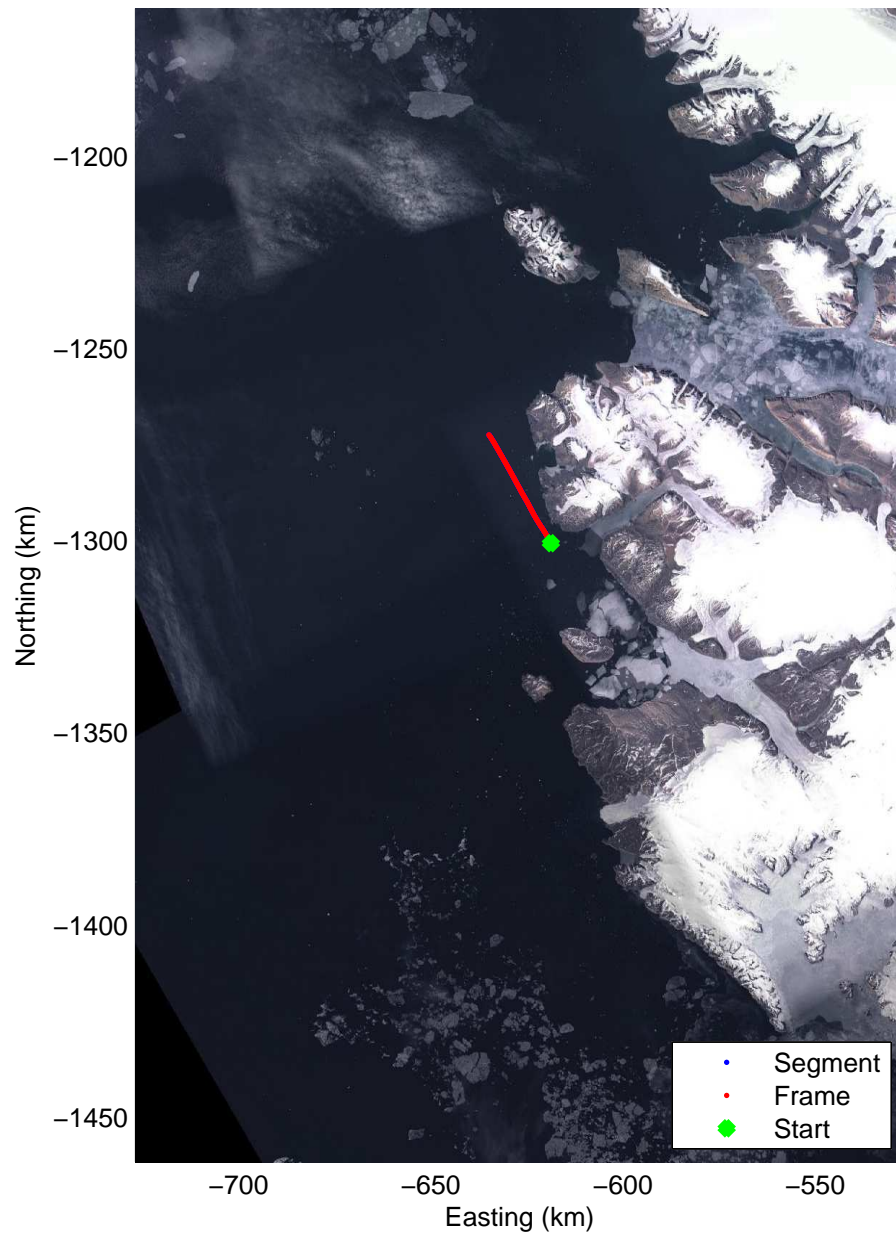

Polar Stereograph 70N/-45E

Data Frame ID: 20110510_01_001

Data Frame ID: 20110510_01_001