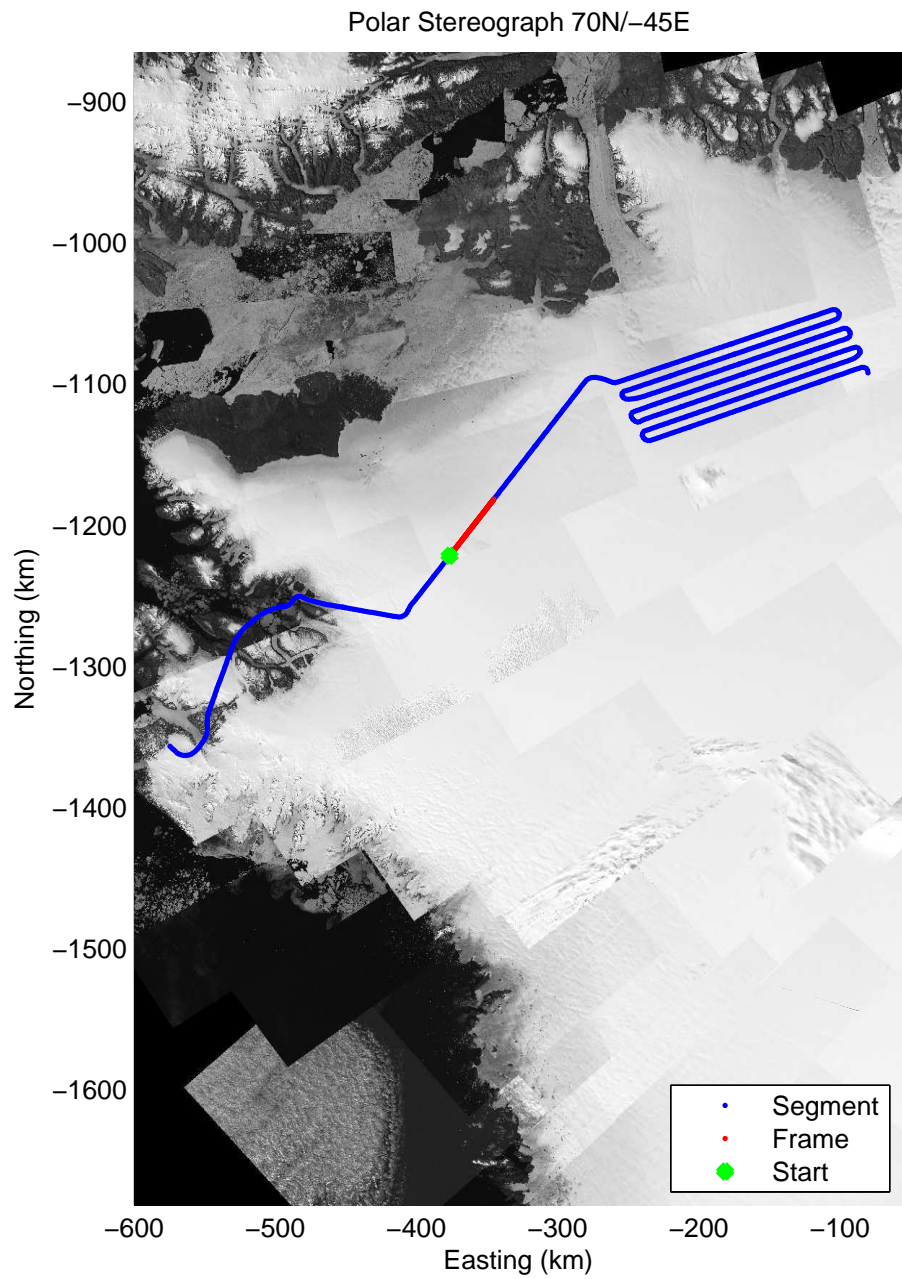

41.72 km
77.744 N
63.281 W

52.14 km
77.817 N
63.062 W

Data Frame ID: 20110507_01_006

Data Frame ID: 20110507_01_006

0.00 km	10.42 km	20.82 km	Distance	31.23 km	41.64 km	52.04 km
77.799 N	77.888 N	77.976 N	Latitude	78.063 N	78.150 N	78.237 N
63.073 W	62.949 W	62.797 W	Longitude	62.642 W	62.484 W	62.324 W