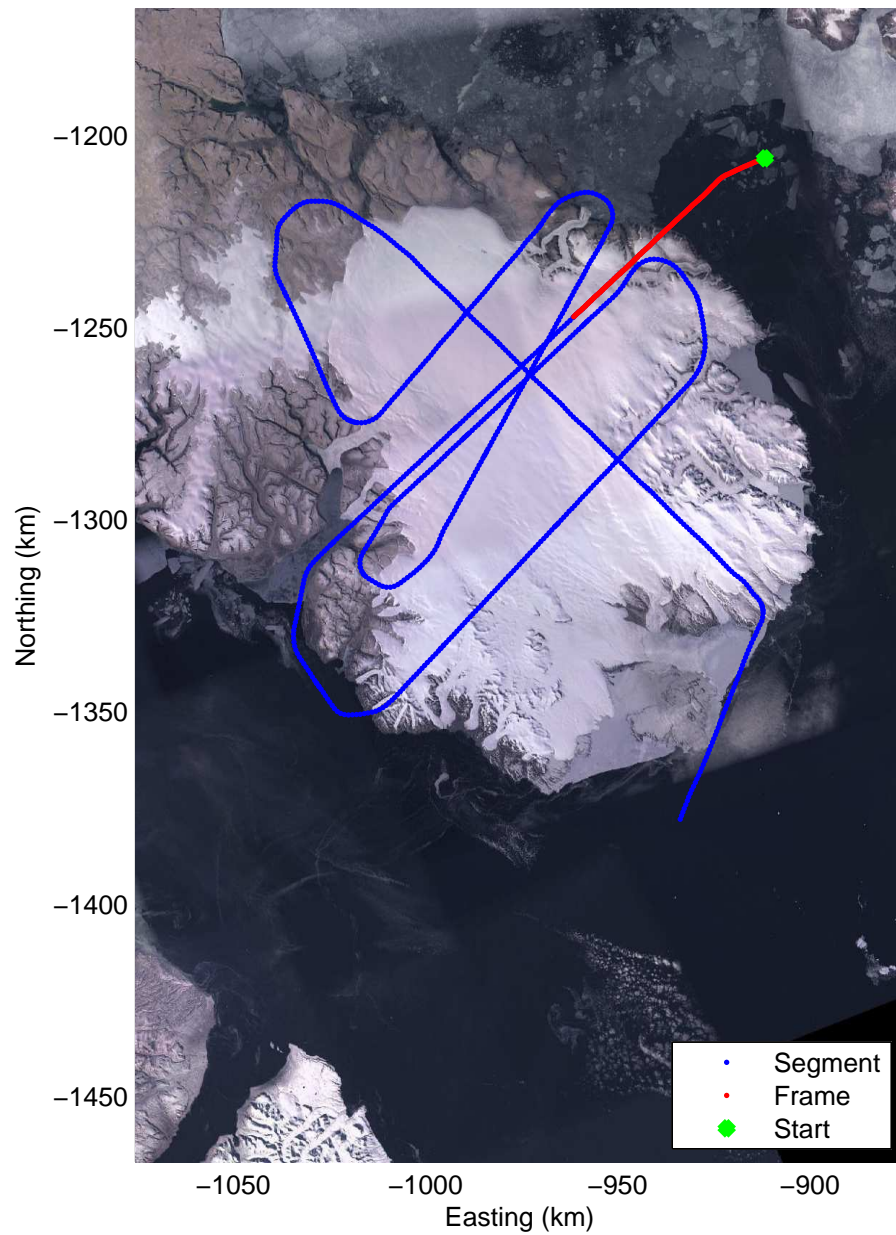

Polar Stereograph 70N/-45E

Data Frame ID: 20110505_01_001

0.00 km	13.32 km	26.65 km	Distance	39.97 km	53.29 km	66.59 km
76.098 N	75.994 N	75.877 N	Latitude	75.760 N	75.643 N	75.525 N
82.148 W	82.377 W	82.452 W	Longitude	82.530 W	82.607 W	82.683 W

Data Frame ID: 20110505_01_001

Depth, $e_r = 3.15$ (m)

2-Way Travel Time (us)

0.00 km	13.32 km	26.65 km	Distance	39.97 km	53.29 km	66.59 km
76.098 N	75.994 N	75.877 N	Latitude	75.760 N	75.643 N	75.525 N
82.148 W	82.377 W	82.452 W	Longitude	82.530 W	82.607 W	82.683 W