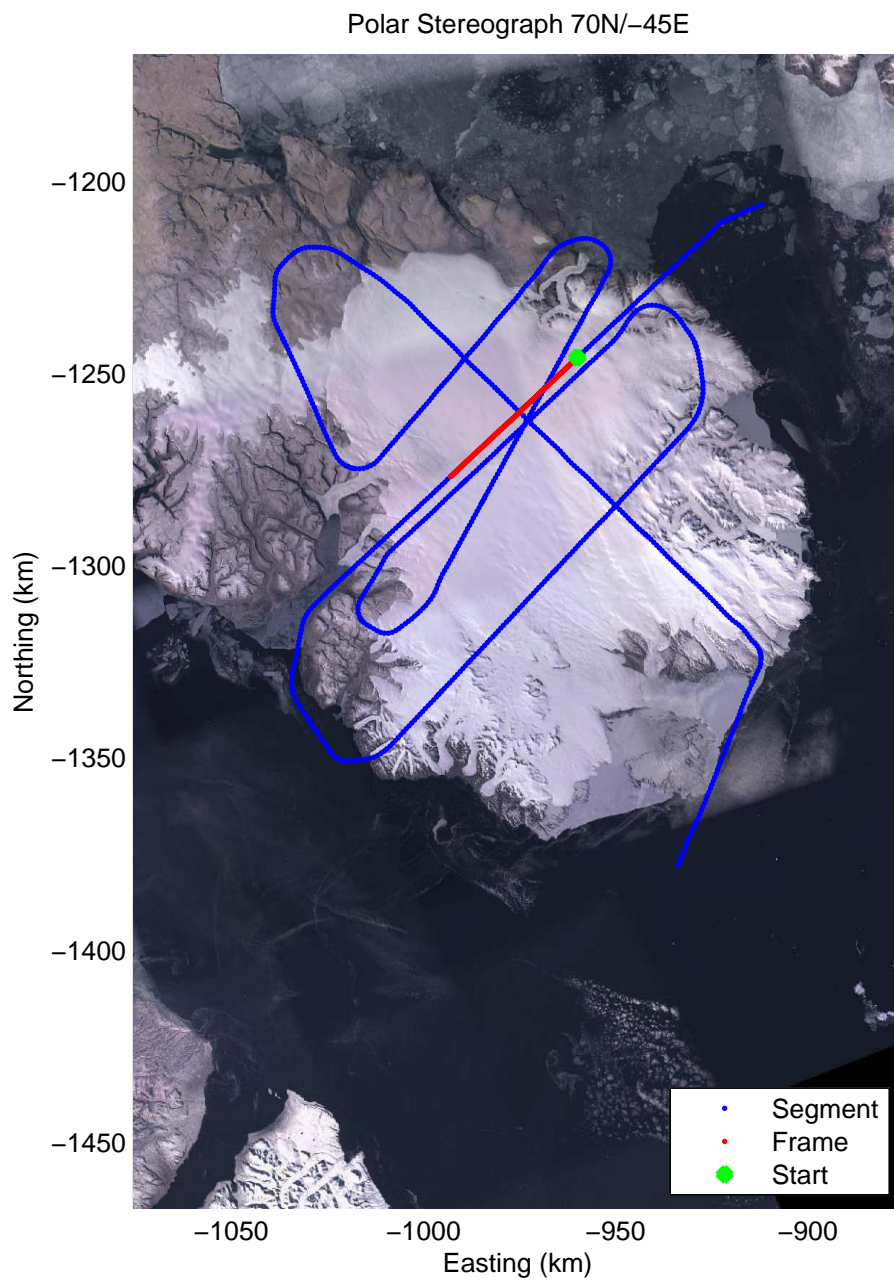

Polar Stereograph 70N/-45E

Data Frame ID: 20110505_01_001

0.00 km	13.32 km	26.65 km	Distance	39.97 km	53.29 km	66.59 km
76.098 N	75.994 N	75.877 N	Latitude	75.760 N	75.643 N	75.525 N
82.148 W	82.377 W	82.452 W	Longitude	82.530 W	82.607 W	82.683 W

Data Frame ID: 20110505_01_001

Depth, $e_r = 3.15$ (m)

2-Way Travel Time (us)

0.00 km	13.32 km	26.65 km	Distance	39.97 km	53.29 km	66.59 km
76.098 N	75.994 N	75.877 N	Latitude	75.760 N	75.643 N	75.525 N
82.148 W	82.377 W	82.452 W	Longitude	82.530 W	82.607 W	82.683 W