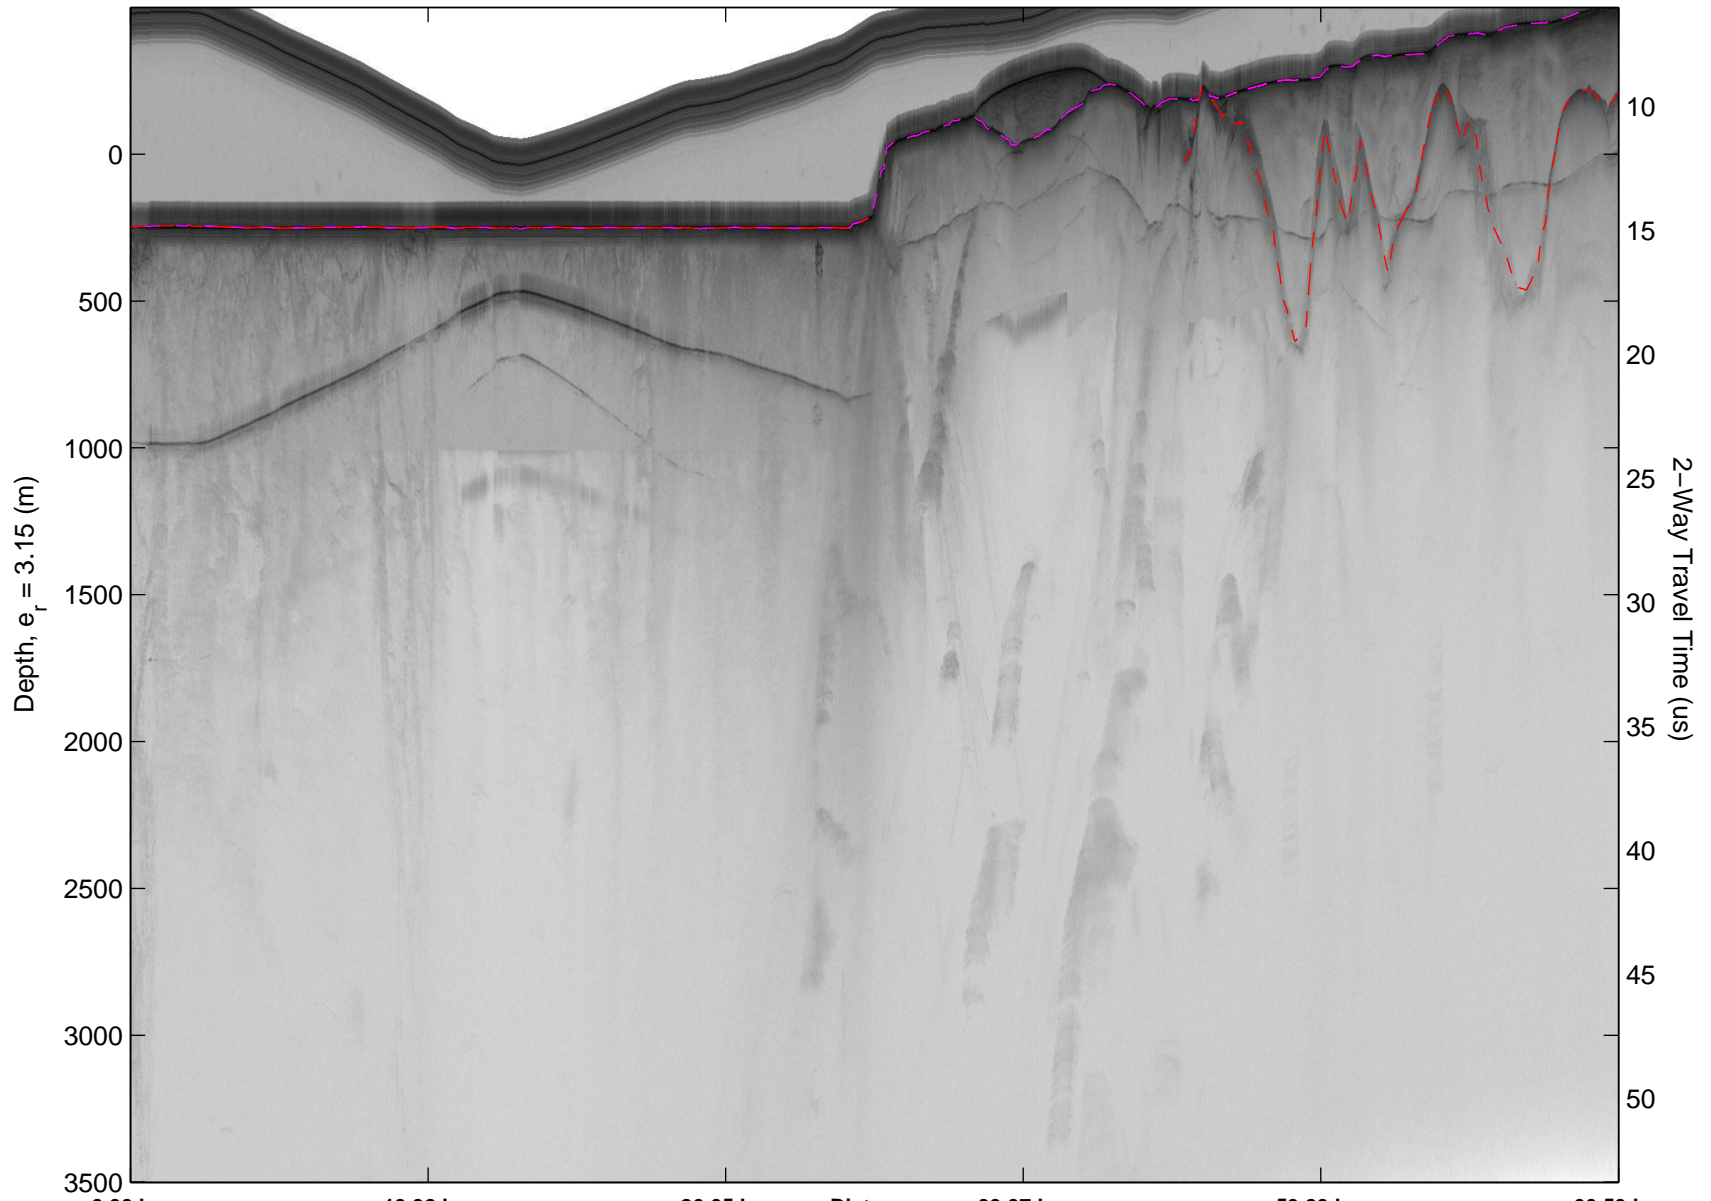

Data Frame ID: 20110505_01_001

Depth, $e_r = 3.15$ (m)

2-Way Travel Time (us)

0.00 km	13.32 km	26.65 km	Distance	39.97 km	53.29 km	66.59 km
76.098 N	75.994 N	75.877 N	Latitude	75.760 N	75.643 N	75.525 N
82.148 W	82.377 W	82.452 W	Longitude	82.530 W	82.607 W	82.683 W