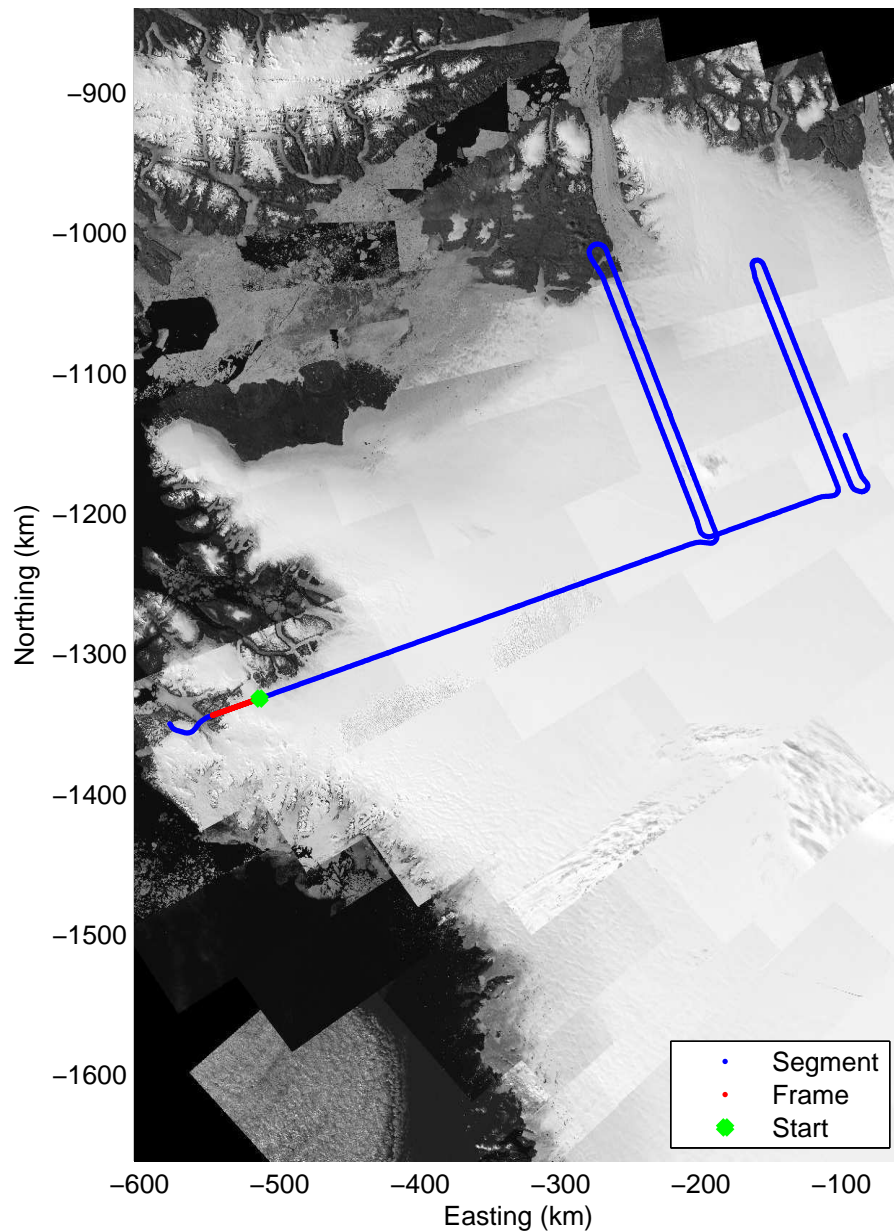

52.07 km  
76.844 N  
66.376 W

Data Frame ID: 20110429\_02\_028

Polar Stereograph 70N/-45E

Data Frame ID: 20110429\_02\_029

Data Frame ID: 20110429\_02\_029

Data Frame ID: 20110429\_02\_030

Data Frame ID: 20110429\_02\_030