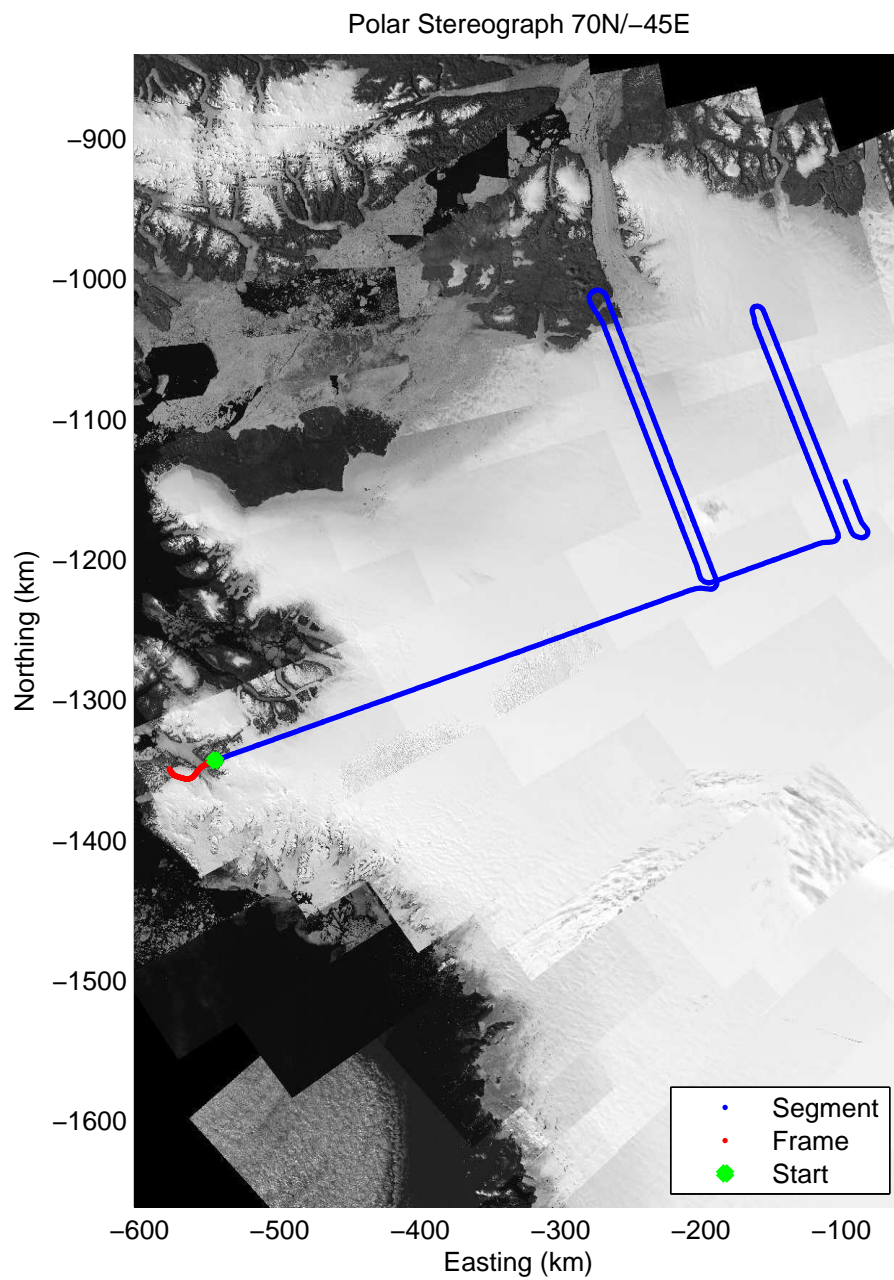

52.07 km  
76.844 N  
66.376 W

Data Frame ID: 20110429\_02\_028

Polar Stereograph 70N/-45E

Data Frame ID: 20110429\_02\_029

Data Frame ID: 20110429\_02\_029

Data Frame ID: 20110429\_02\_030

Data Frame ID: 20110429\_02\_030