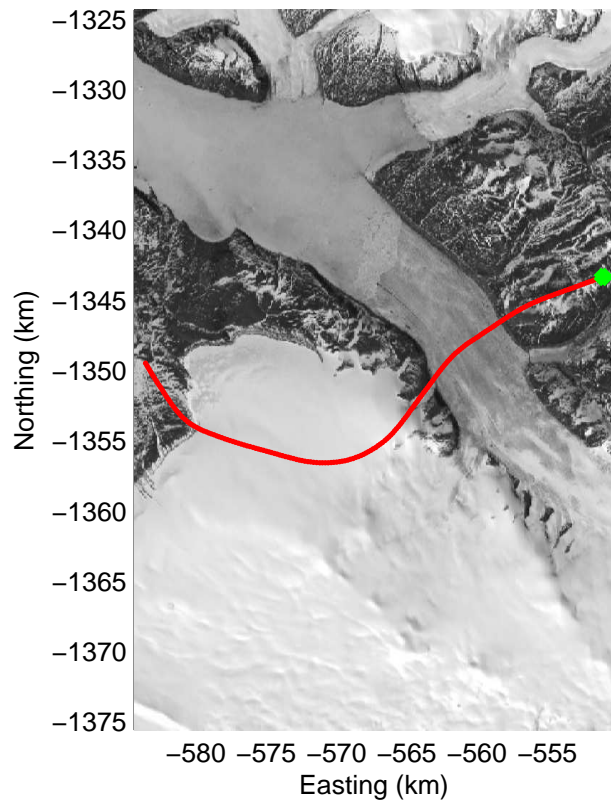

52.07 km  
76.844 N  
66.376 W

Data Frame ID: 20110429\_02\_028

Polar Stereograph 70N/-45E

Data Frame ID: 20110429\_02\_029

Data Frame ID: 20110429\_02\_029

Data Frame ID: 20110429\_02\_030

Data Frame ID: 20110429\_02\_030