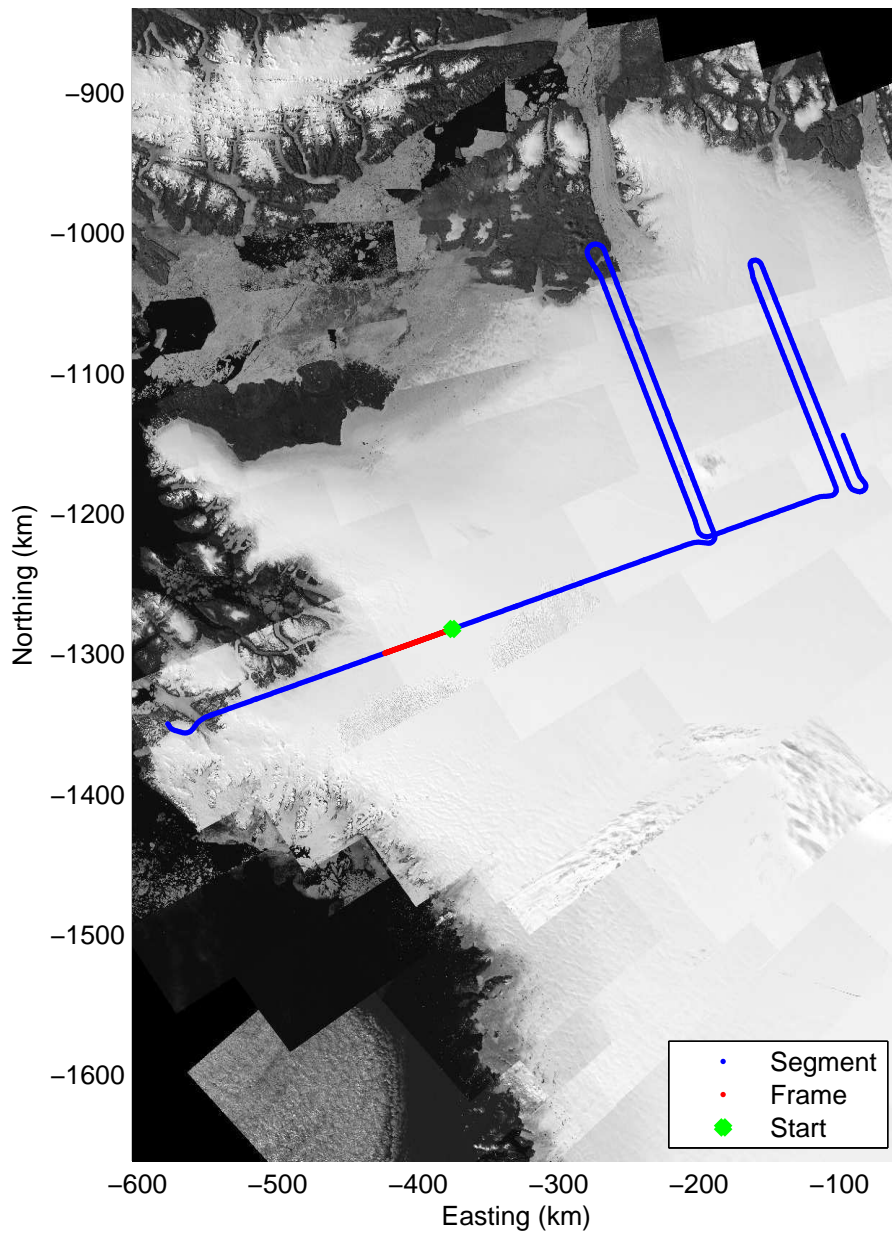

52.01 km  
77.684 N  
61.618 W

Polar Stereograph 70N/-45E

Data Frame ID: 20110429\_02\_026

0.00 km	10.41 km	20.82 km	Distance	31.22 km	41.63 km	52.03 km
77.694 N	77.639 N	77.583 N	Latitude	77.527 N	77.470 N	77.414 N
61.551 W	61.902 W	62.250 W	Longitude	62.593 W	62.935 W	63.273 W