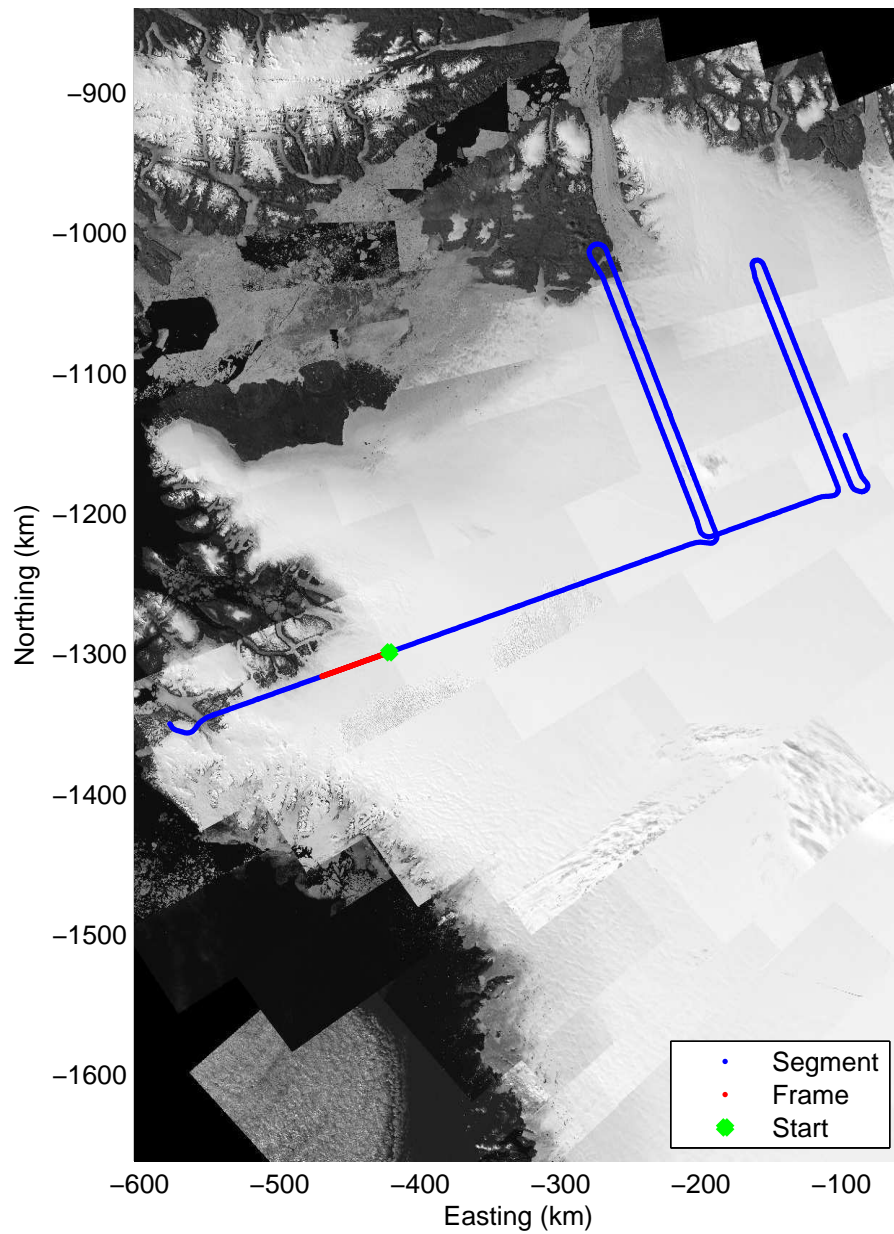

Polar Stereograph 70N/-45E