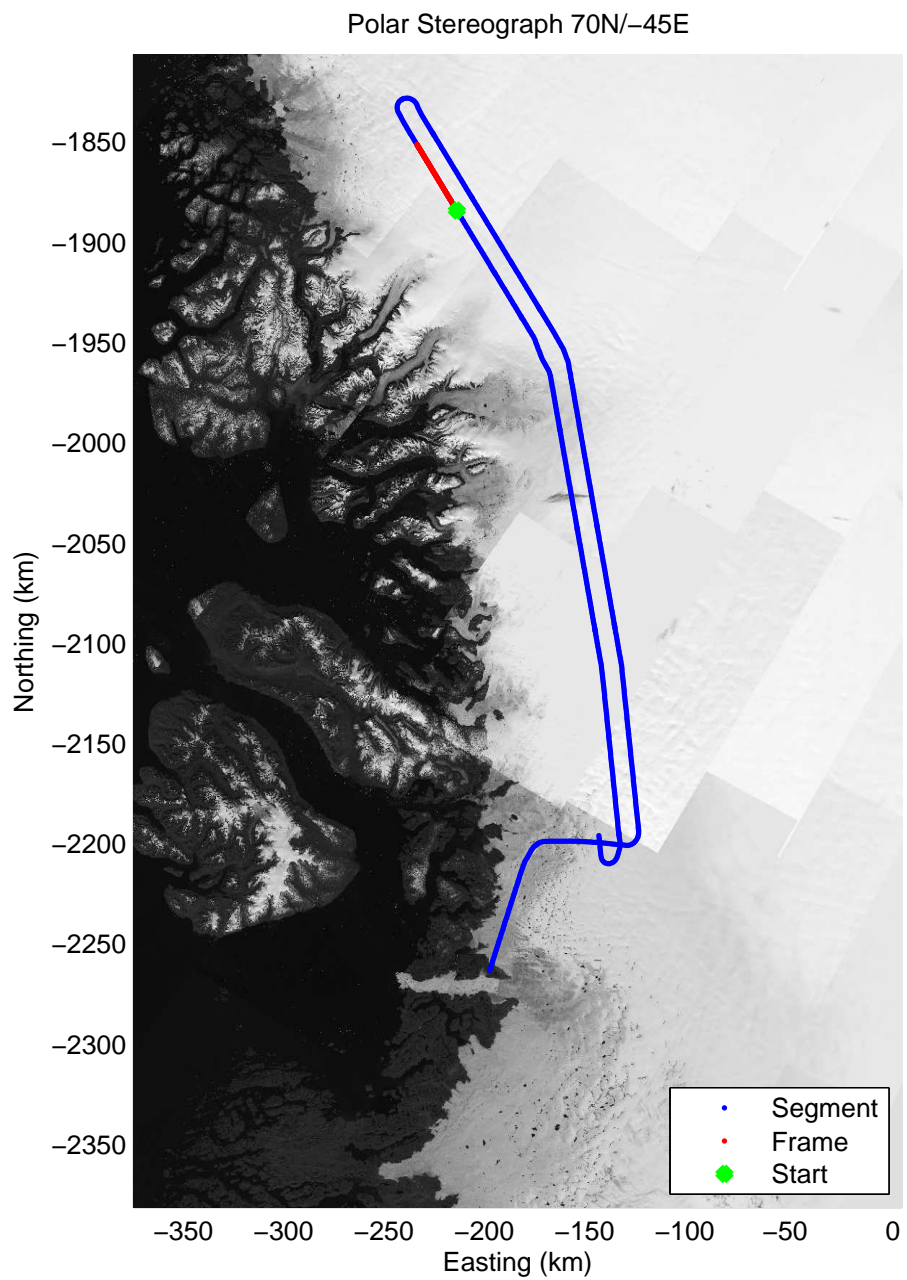

Data Frame ID: 20110423_02_007

Data Frame ID: 20110423_02_008

Data Frame ID: 20110423_02_008

Data Frame ID: 20110423_02_009

Distance	Latitude	Longitude
0.00 km	72.619 N	51.584 W
7.77 km	72.674 N	51.726 W
15.55 km	72.729 N	51.870 W
23.32 km	72.783 N	52.015 W
31.09 km	72.838 N	52.160 W
38.86 km	72.893 N	52.307 W