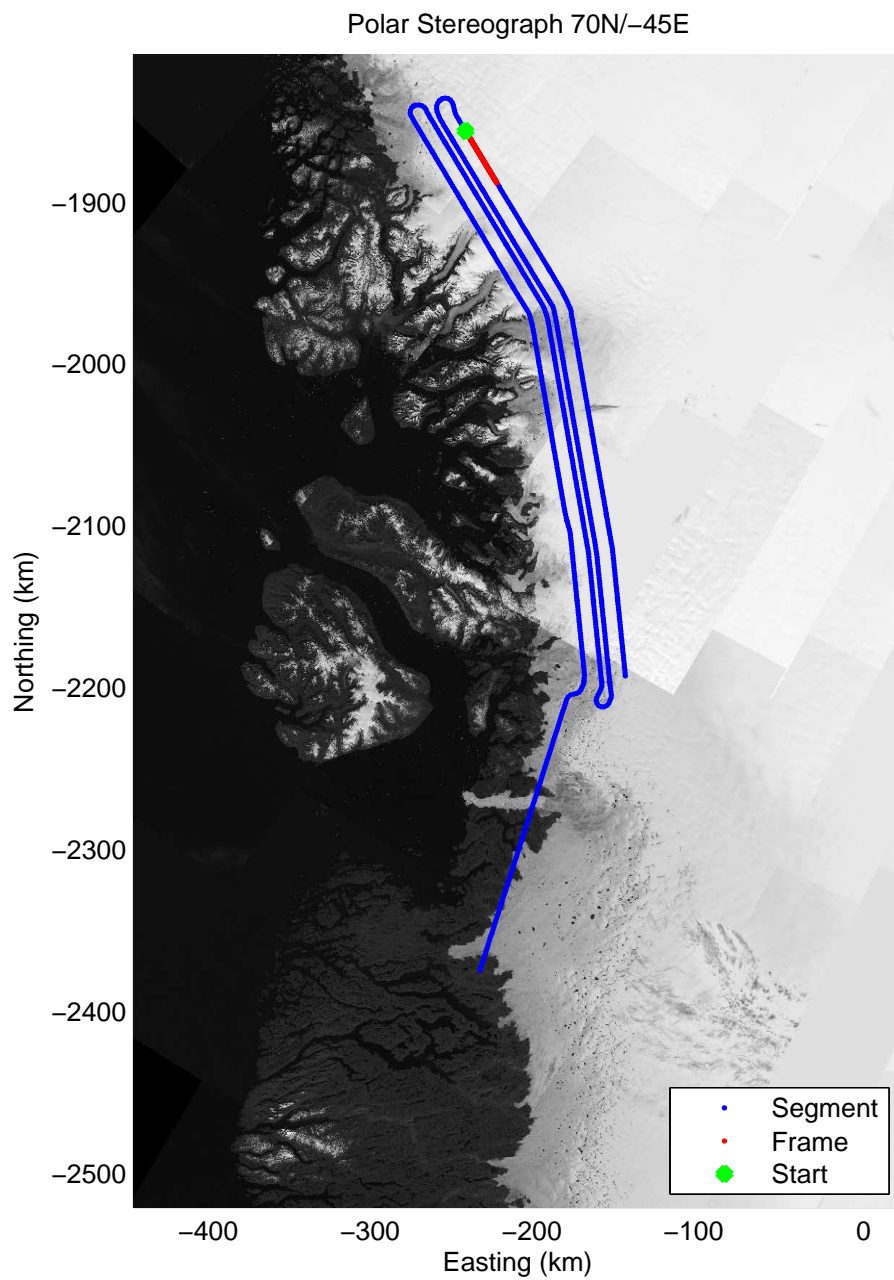

Data Frame ID: 20110423_01_032

Data Frame ID: 20110423_01_033

Data Frame ID: 20110423_01_033

Data Frame ID: 20110423_01_034

Distance	Latitude	Longitude
0.00 km	72.839 N	52.539 W
7.56 km	72.786 N	52.397 W
15.11 km	72.733 N	52.256 W
22.65 km	72.680 N	52.115 W
30.21 km	72.627 N	51.976 W
37.75 km	72.574 N	51.837 W