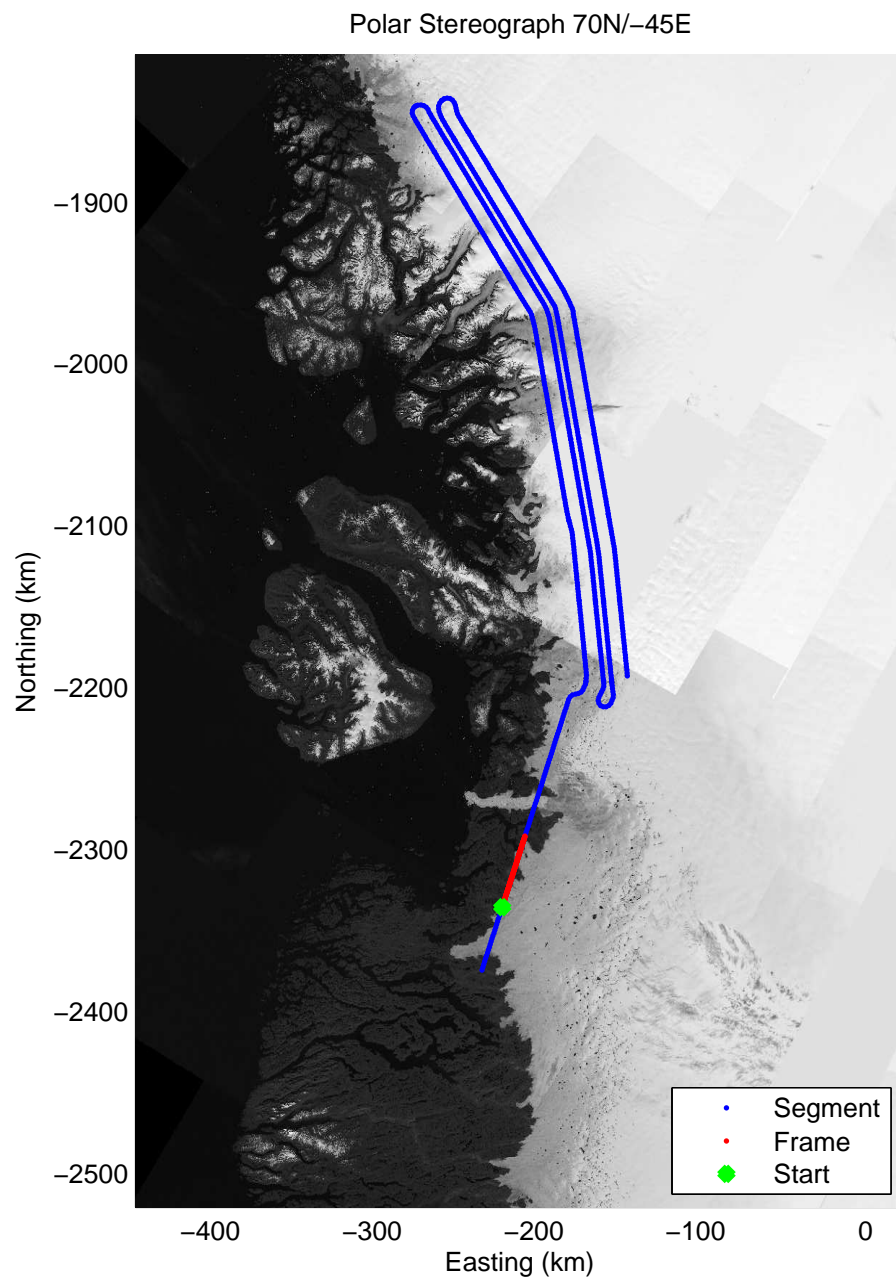

Data Frame ID: 20110423_01_001

Data Frame ID: 20110423_01_001

0.00 km
68.217 N
50.700 W

8.73 km
68.293 N
50.656 W

17.44 km
68.369 N
50.611 W

Distance
Latitude
Longitude

26.16 km
68.445 N
50.566 W

34.88 km
68.522 N
50.521 W

43.59 km
68.598 N
50.476 W

Data Frame ID: 20110423_01_002

Distance	Latitude	Longitude
0.00 km	68.581 N	50.486 W
9.21 km	68.661 N	50.438 W
18.39 km	68.741 N	50.389 W
27.59 km	68.822 N	50.340 W
36.78 km	68.902 N	50.291 W
45.96 km	68.982 N	50.242 W