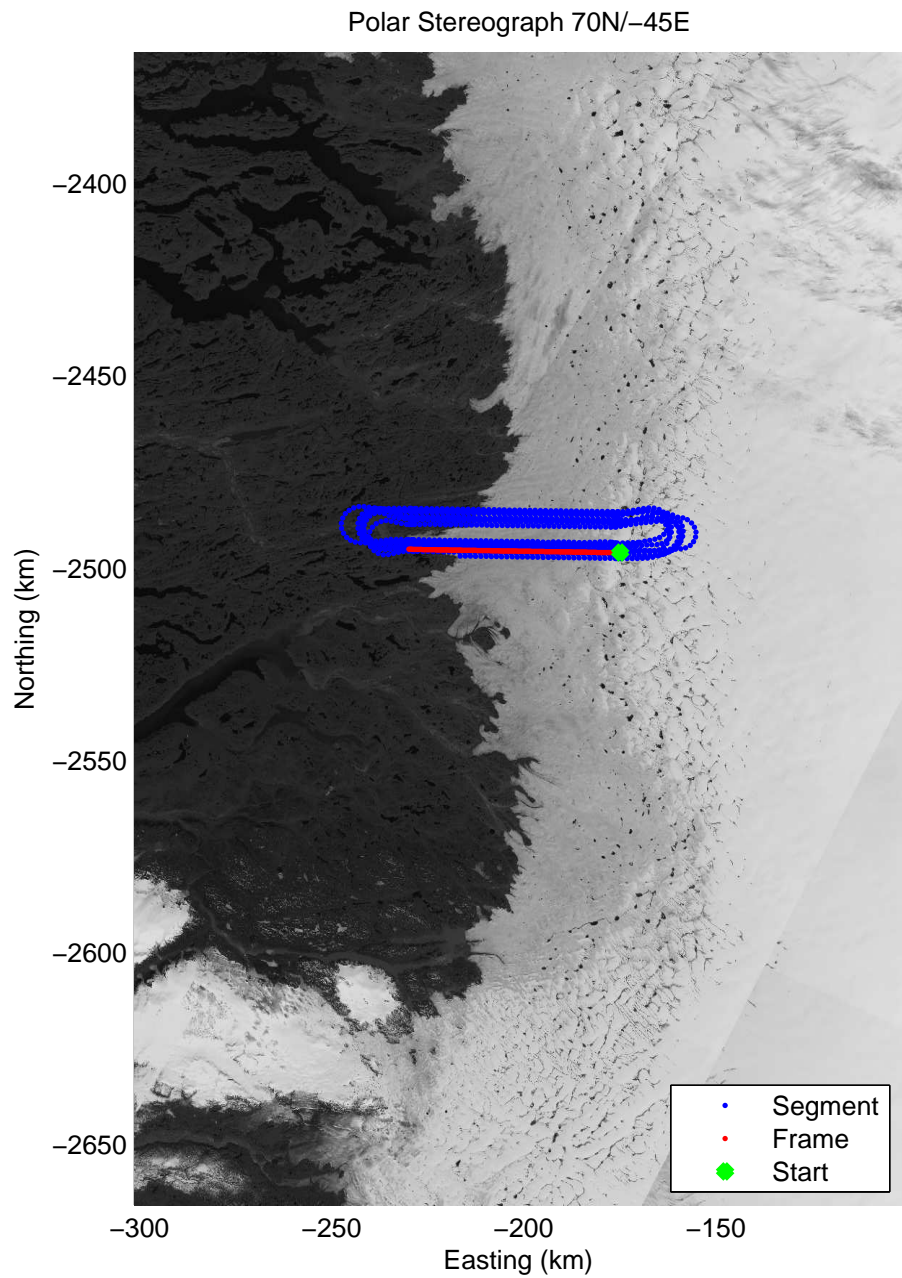

Polar Stereograph 70N/-45E

Data Frame ID: 20110413_02_021

Data Frame ID: 20110413_02_021

Data Frame ID: 20110413_02_022

Data Frame ID: 20110413_02_022

Data Frame ID: 20110413_02_023

0.00 km
67.163 N
50.264 W