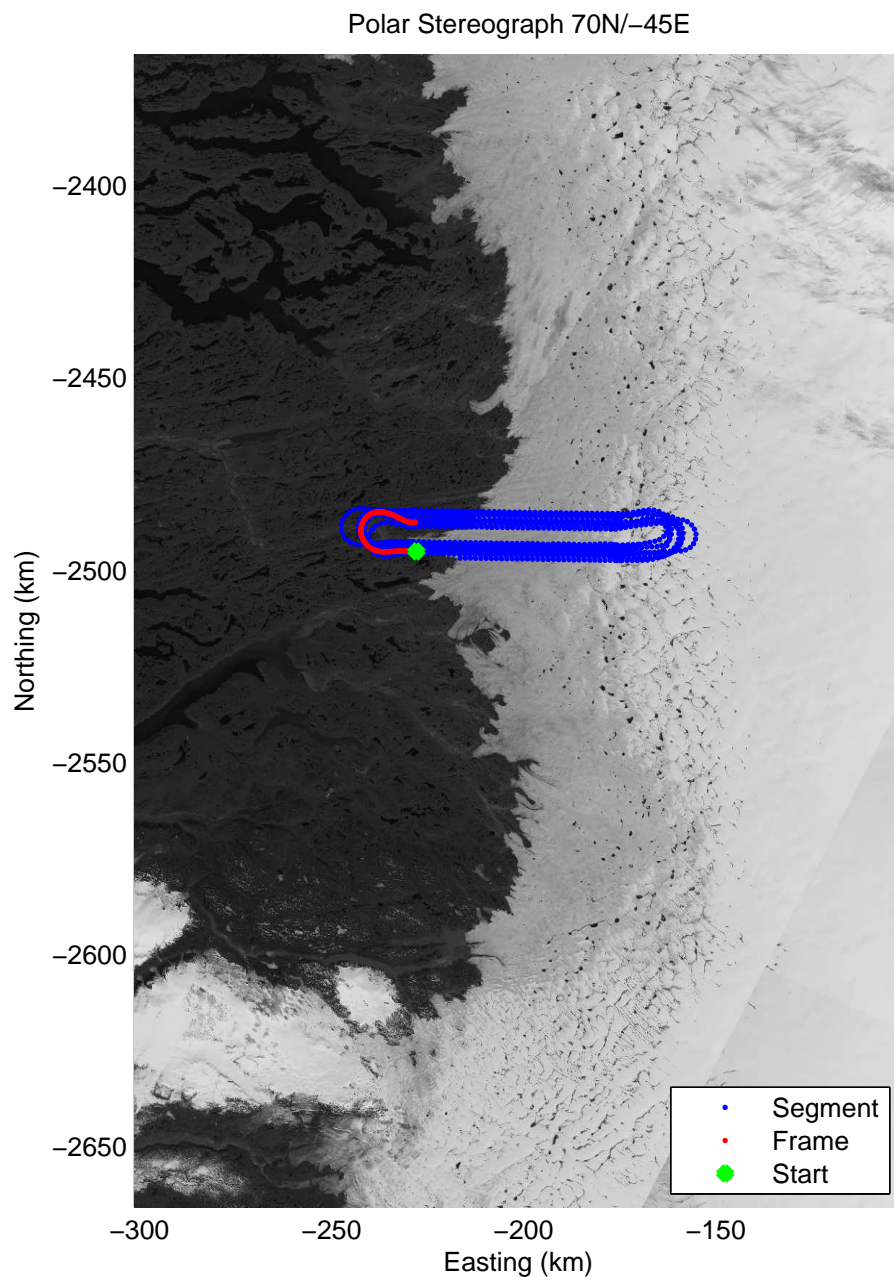

Polar Stereograph 70N/-45E

Data Frame ID: 20110413_02_021

Data Frame ID: 20110413_02_021

Data Frame ID: 20110413_02_022

Data Frame ID: 20110413_02_022

Data Frame ID: 20110413_02_023

0.00 km
67.163 N
50.264 W