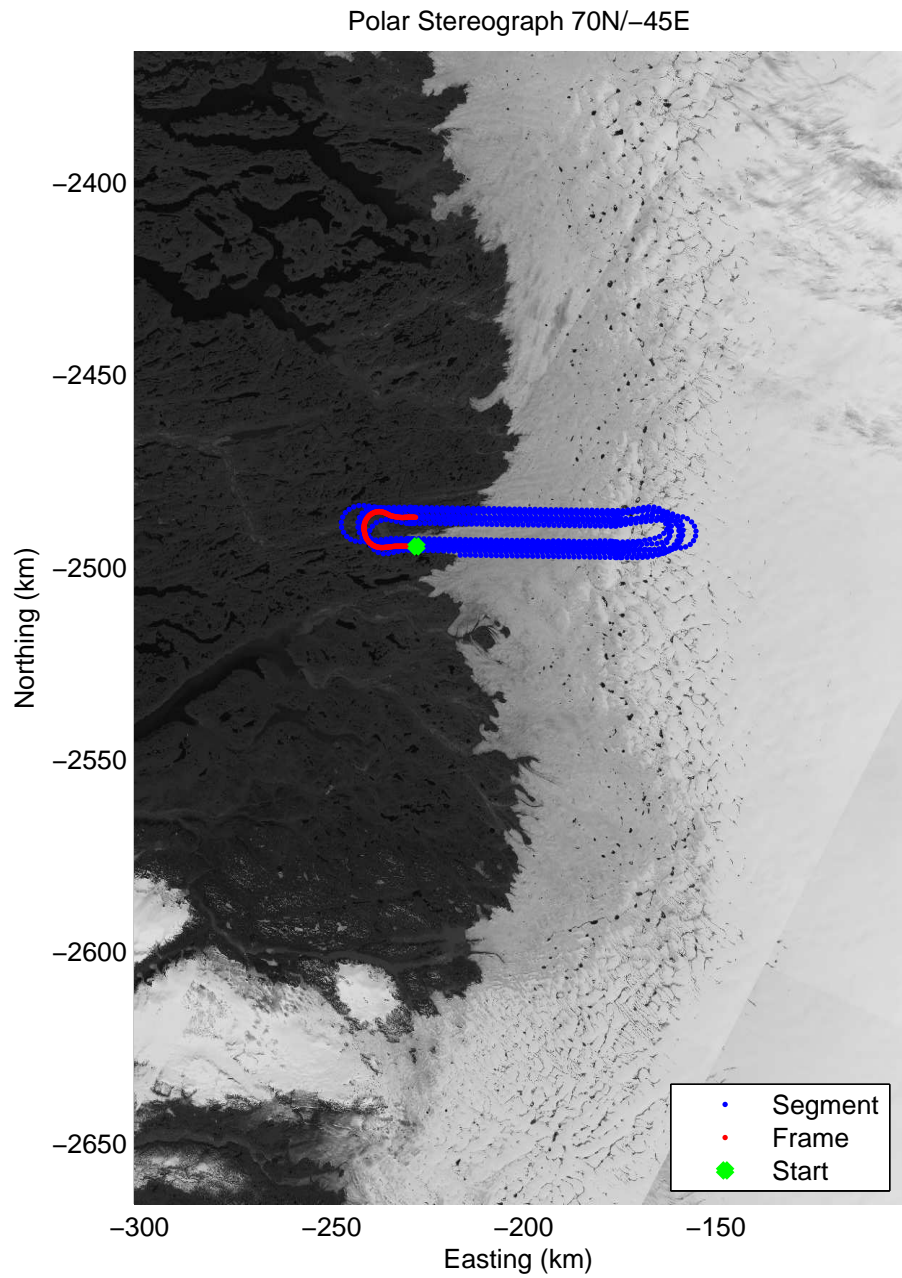

Data Frame ID: 20110413_02_017

Polar Stereograph 70N/-45E

Data Frame ID: 20110413_02_018

Data Frame ID: 20110413_02_018

Data Frame ID: 20110413_02_019

0.00 km
67.168 N
50.265 W

6.54 km
67.162 N
50.415 W

13.08 km
67.170 N
50.555 W