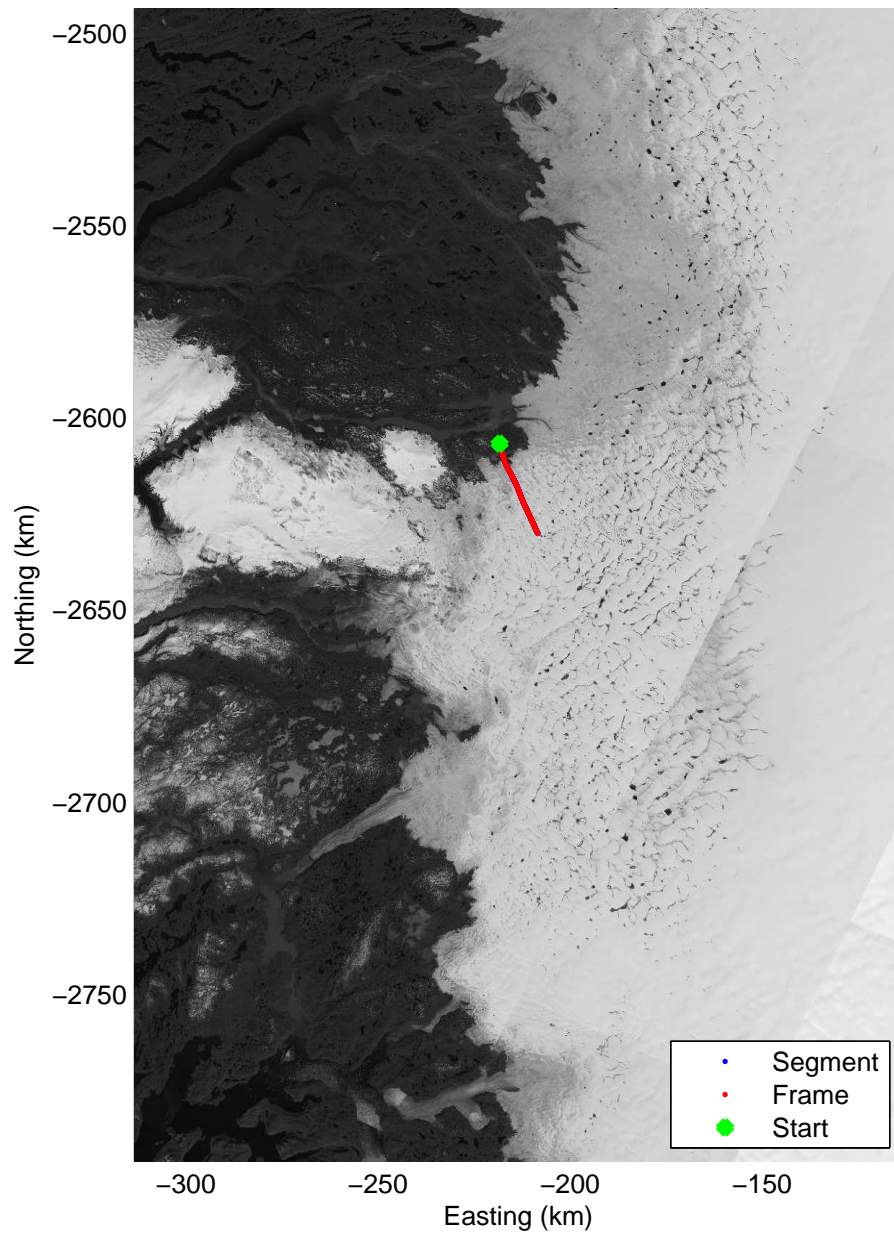

Polar Stereograph 70N/-45E

Data Frame ID: 20110408_05_001

Data Frame ID: 20110408_05_001