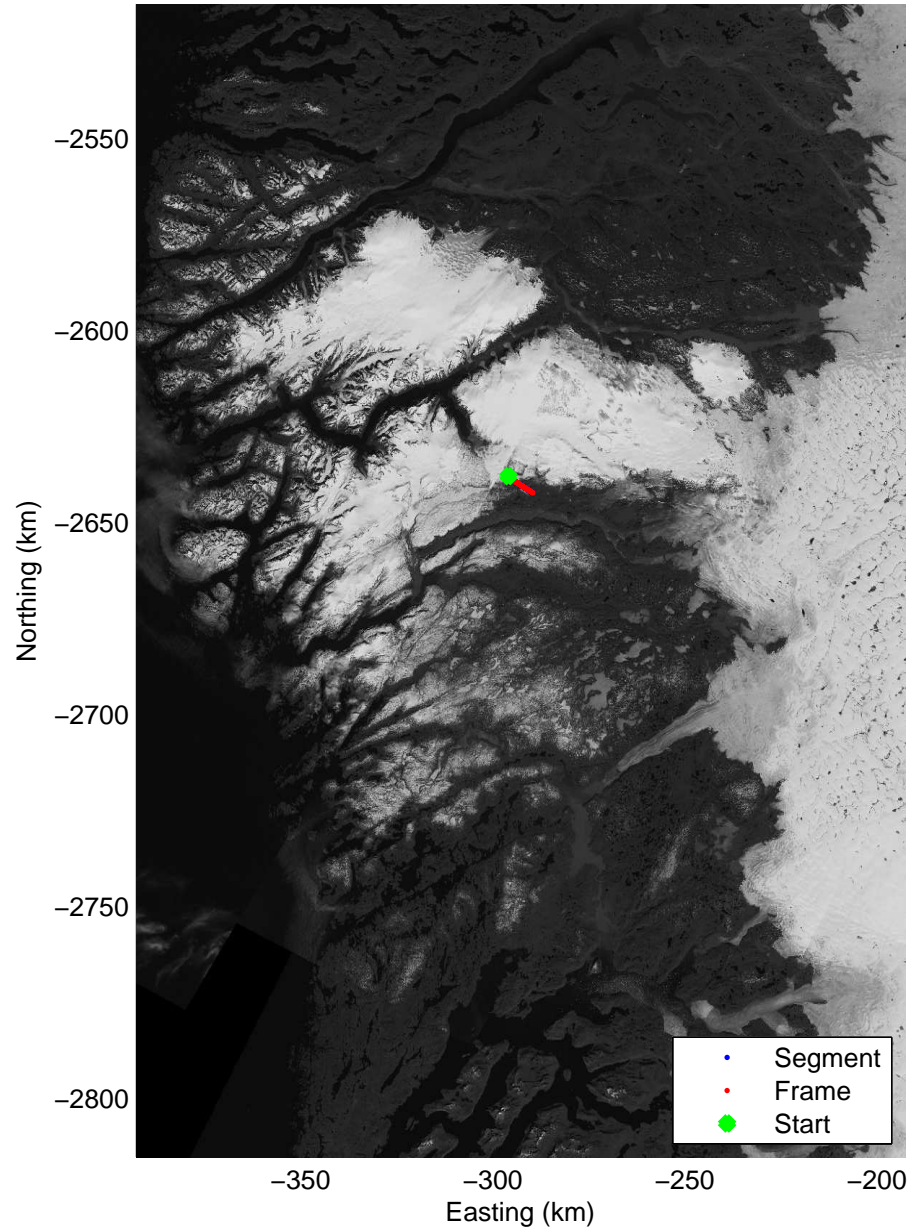

Polar Stereograph 70N/-45E

Data Frame ID: 20110408_03_001

Data Frame ID: 20110408_03_001