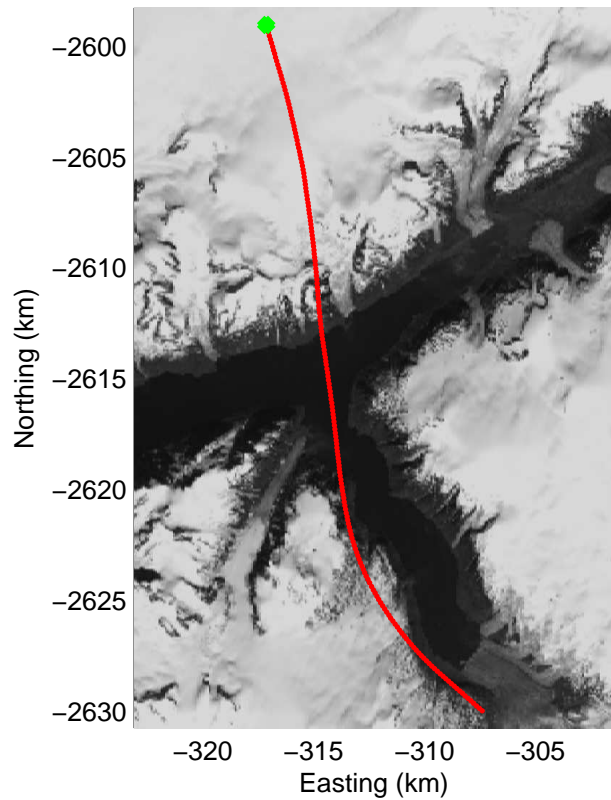

Polar Stereograph 70N/-45E

Data Frame ID: 20110408_01_001

Data Frame ID: 20110408_01_001

Polar Stereograph 70N/-45E

Data Frame ID: 20110408_01_002

Data Frame ID: 20110408_01_002

0.00 km	6.63 km	13.25 km	Distance	19.87 km	26.49 km	33.10 km
66.165 N	66.110 N	66.052 N	Latitude	65.995 N	65.941 N	65.903 N
51.964 W	51.911 W	51.878 W	Longitude	51.842 W	51.785 W	51.674 W