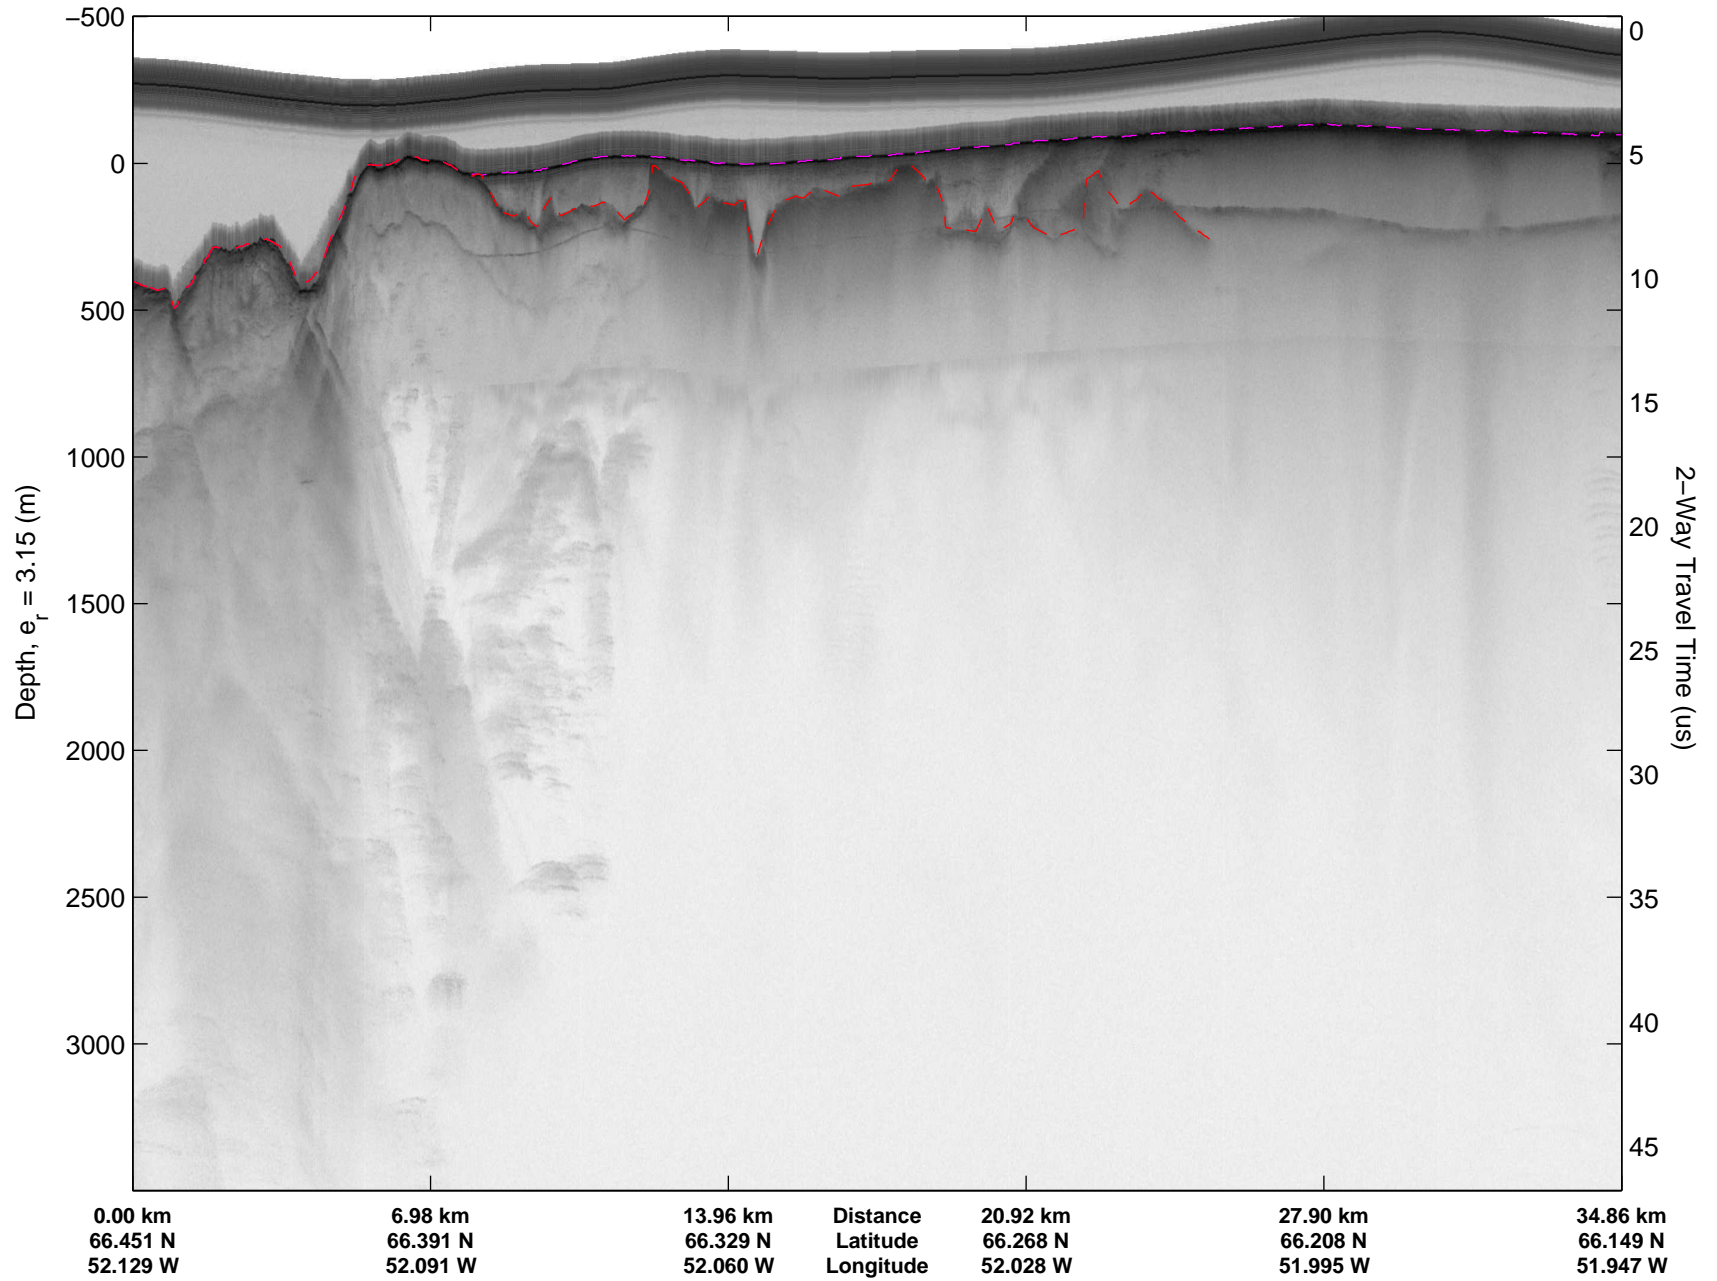

Polar Stereograph 70N/-45E

Data Frame ID: 20110408_01_001

Data Frame ID: 20110408_01_001

Polar Stereograph 70N/-45E

Data Frame ID: 20110408_01_002

Data Frame ID: 20110408_01_002

0.00 km	6.63 km	13.25 km	Distance	19.87 km	26.49 km	33.10 km
66.165 N	66.110 N	66.052 N	Latitude	65.995 N	65.941 N	65.903 N
51.964 W	51.911 W	51.878 W	Longitude	51.842 W	51.785 W	51.674 W