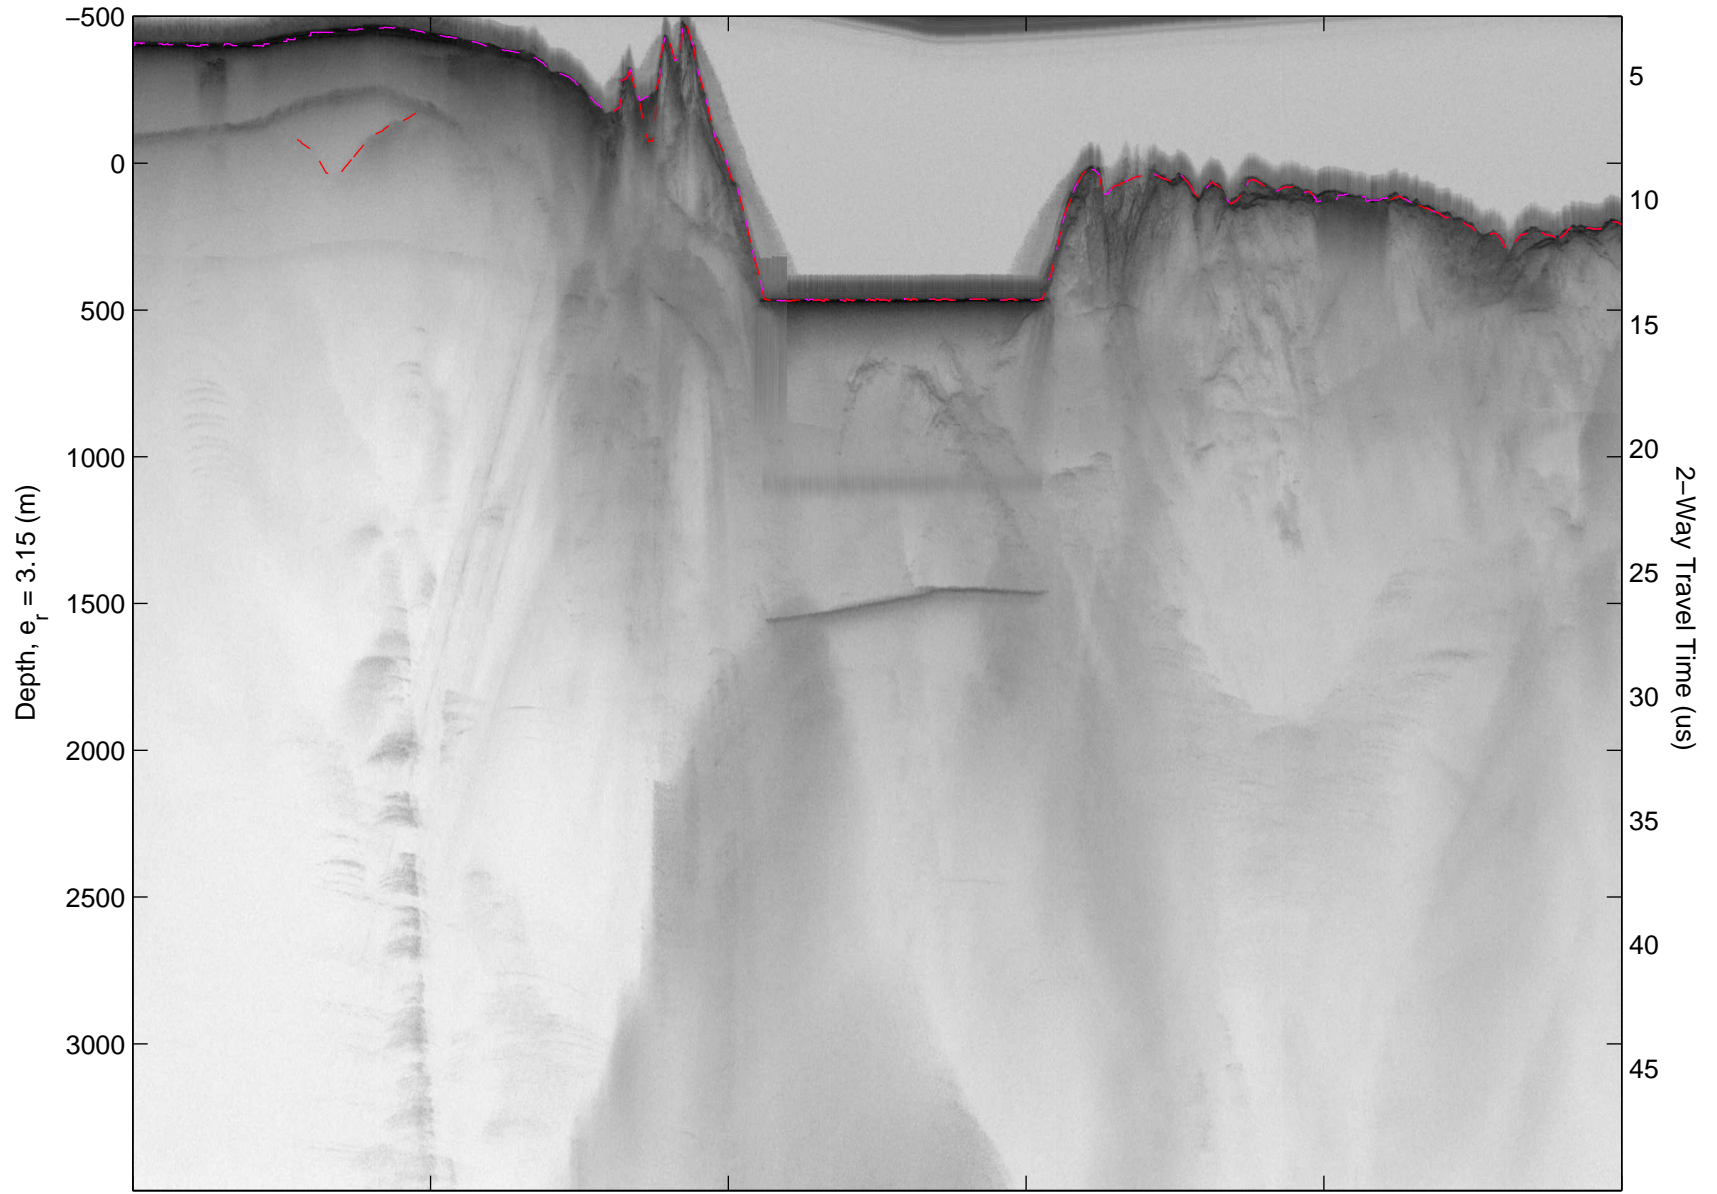

Polar Stereograph 70N/-45E

Data Frame ID: 20110408_01_001

Data Frame ID: 20110408_01_001

Polar Stereograph 70N/-45E

Data Frame ID: 20110408_01_002

Data Frame ID: 20110408_01_002

0.00 km	6.63 km	13.25 km	Distance	19.87 km	26.49 km	33.10 km
66.165 N	66.110 N	66.052 N	Latitude	65.995 N	65.941 N	65.903 N
51.964 W	51.911 W	51.878 W	Longitude	51.842 W	51.785 W	51.674 W