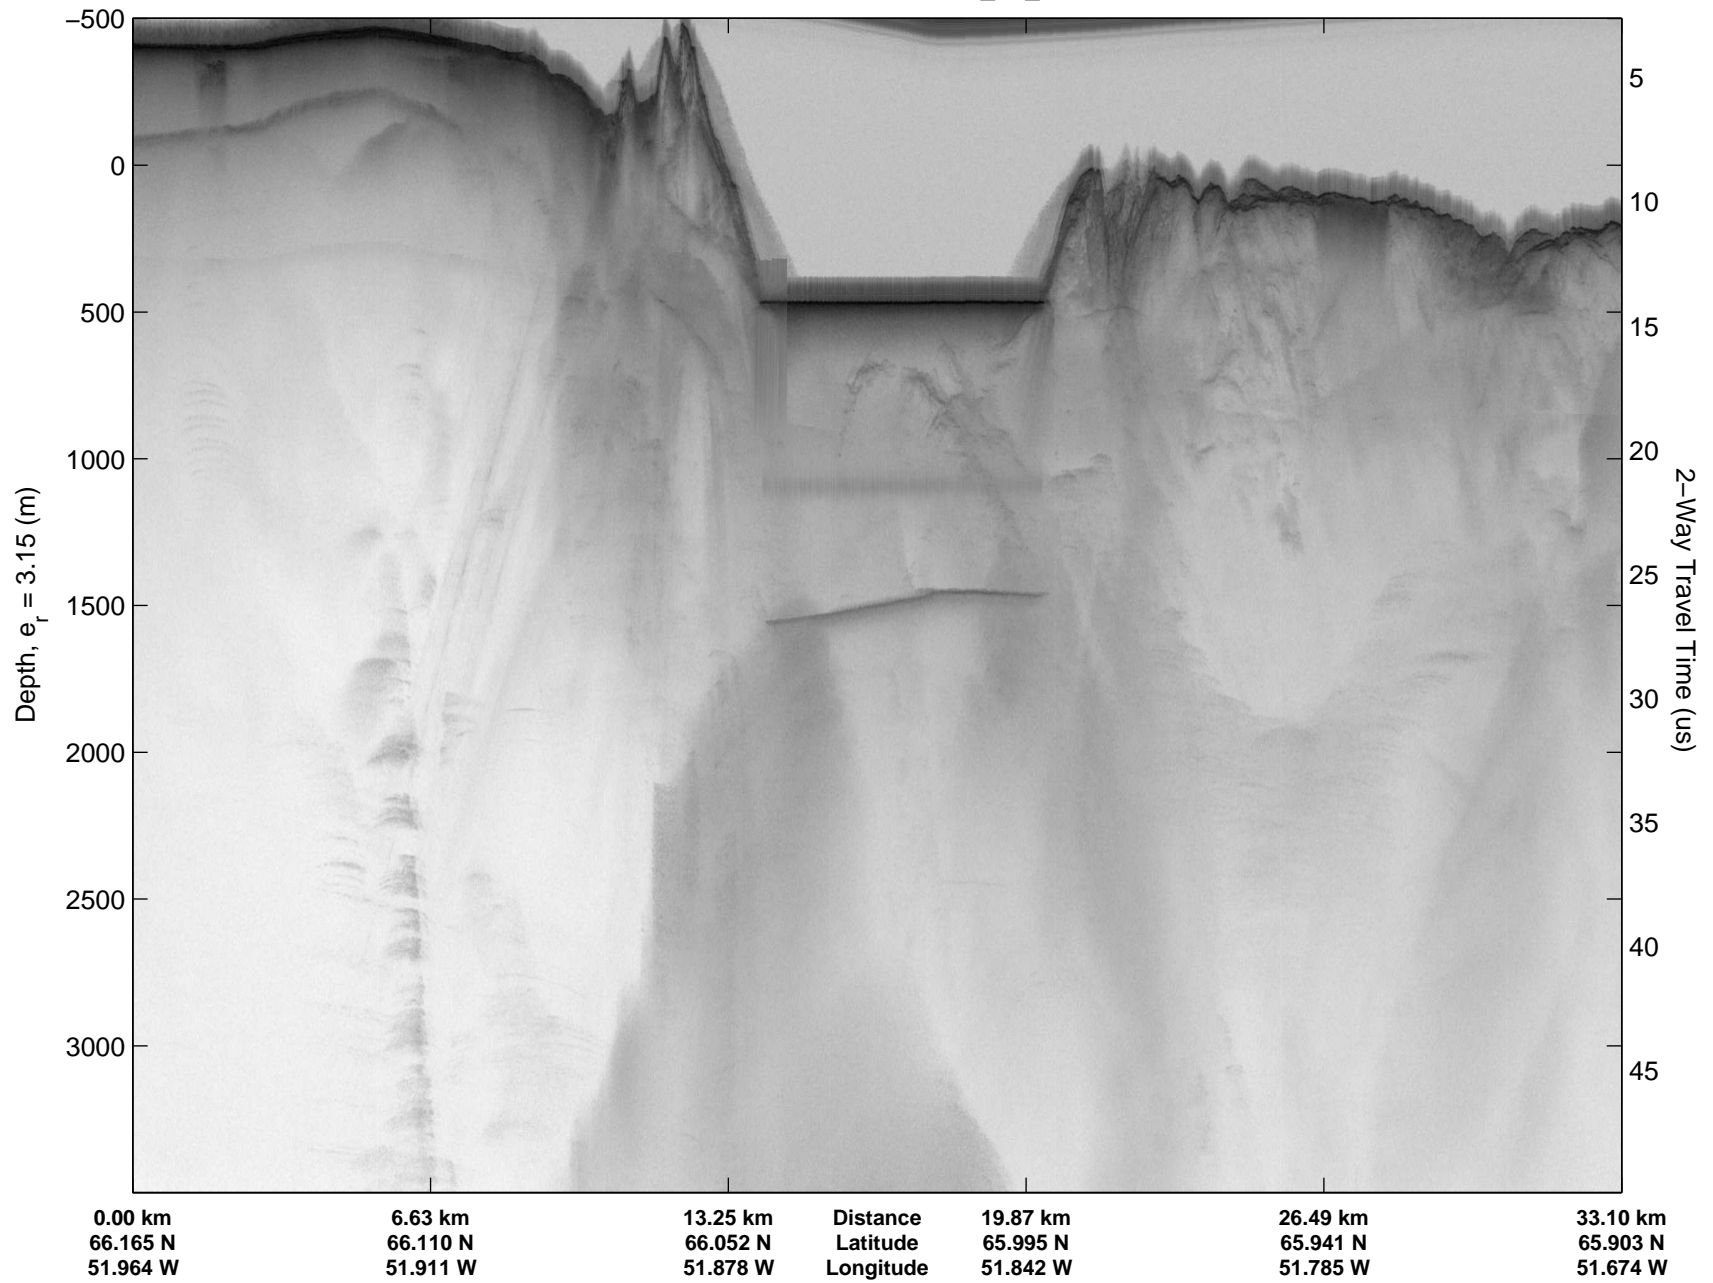

Polar Stereograph 70N/-45E

Data Frame ID: 20110408_01_001

Data Frame ID: 20110408_01_001

Polar Stereograph 70N/-45E

Data Frame ID: 20110408_01_002

Data Frame ID: 20110408_01_002

0.00 km	6.63 km	13.25 km	Distance	19.87 km	26.49 km	33.10 km
66.165 N	66.110 N	66.052 N	Latitude	65.995 N	65.941 N	65.903 N
51.964 W	51.911 W	51.878 W	Longitude	51.842 W	51.785 W	51.674 W