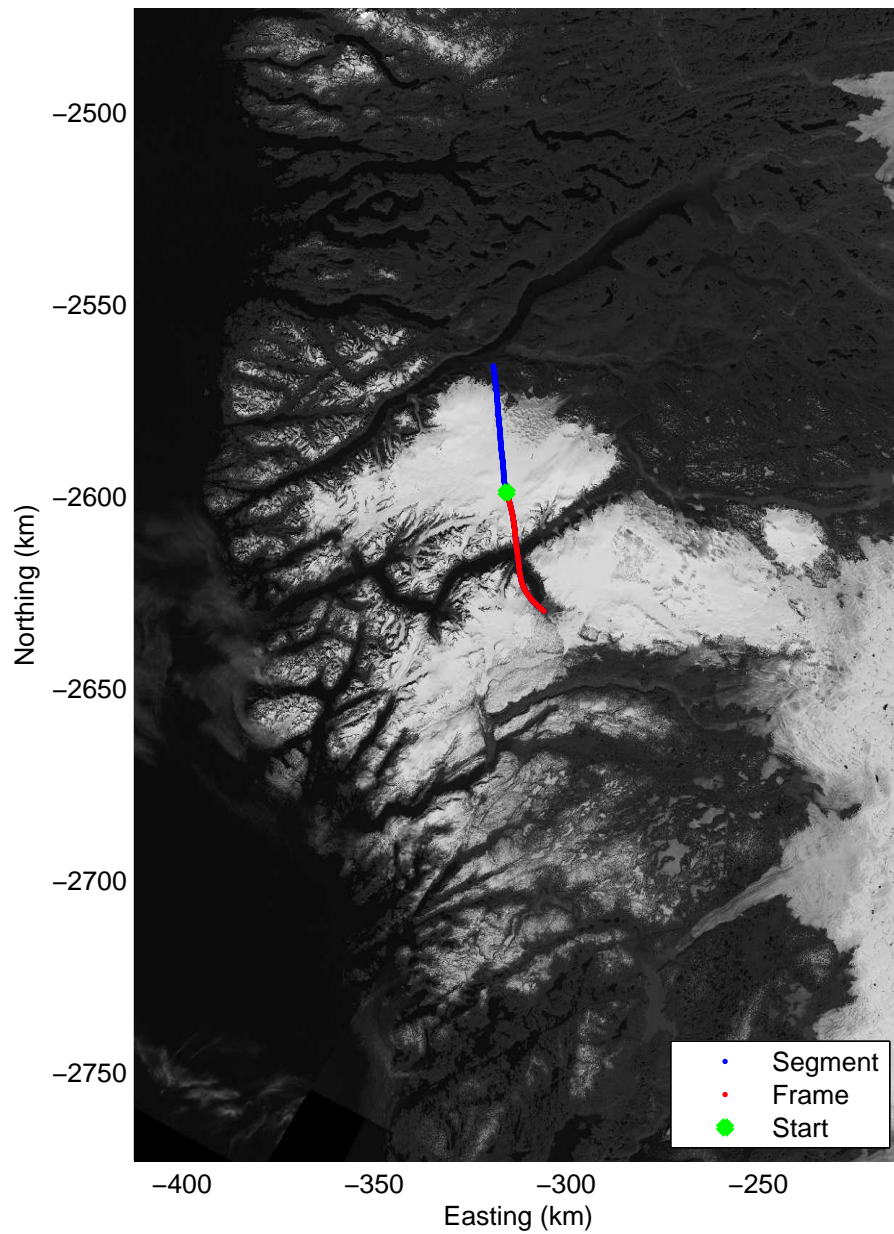

Polar Stereograph 70N/-45E

Data Frame ID: 20110408_01_001

Data Frame ID: 20110408_01_001

Polar Stereograph 70N/-45E

Data Frame ID: 20110408_01_002

Data Frame ID: 20110408_01_002

0.00 km	6.63 km	13.25 km	Distance	19.87 km	26.49 km	33.10 km
66.165 N	66.110 N	66.052 N	Latitude	65.995 N	65.941 N	65.903 N
51.964 W	51.911 W	51.878 W	Longitude	51.842 W	51.785 W	51.674 W