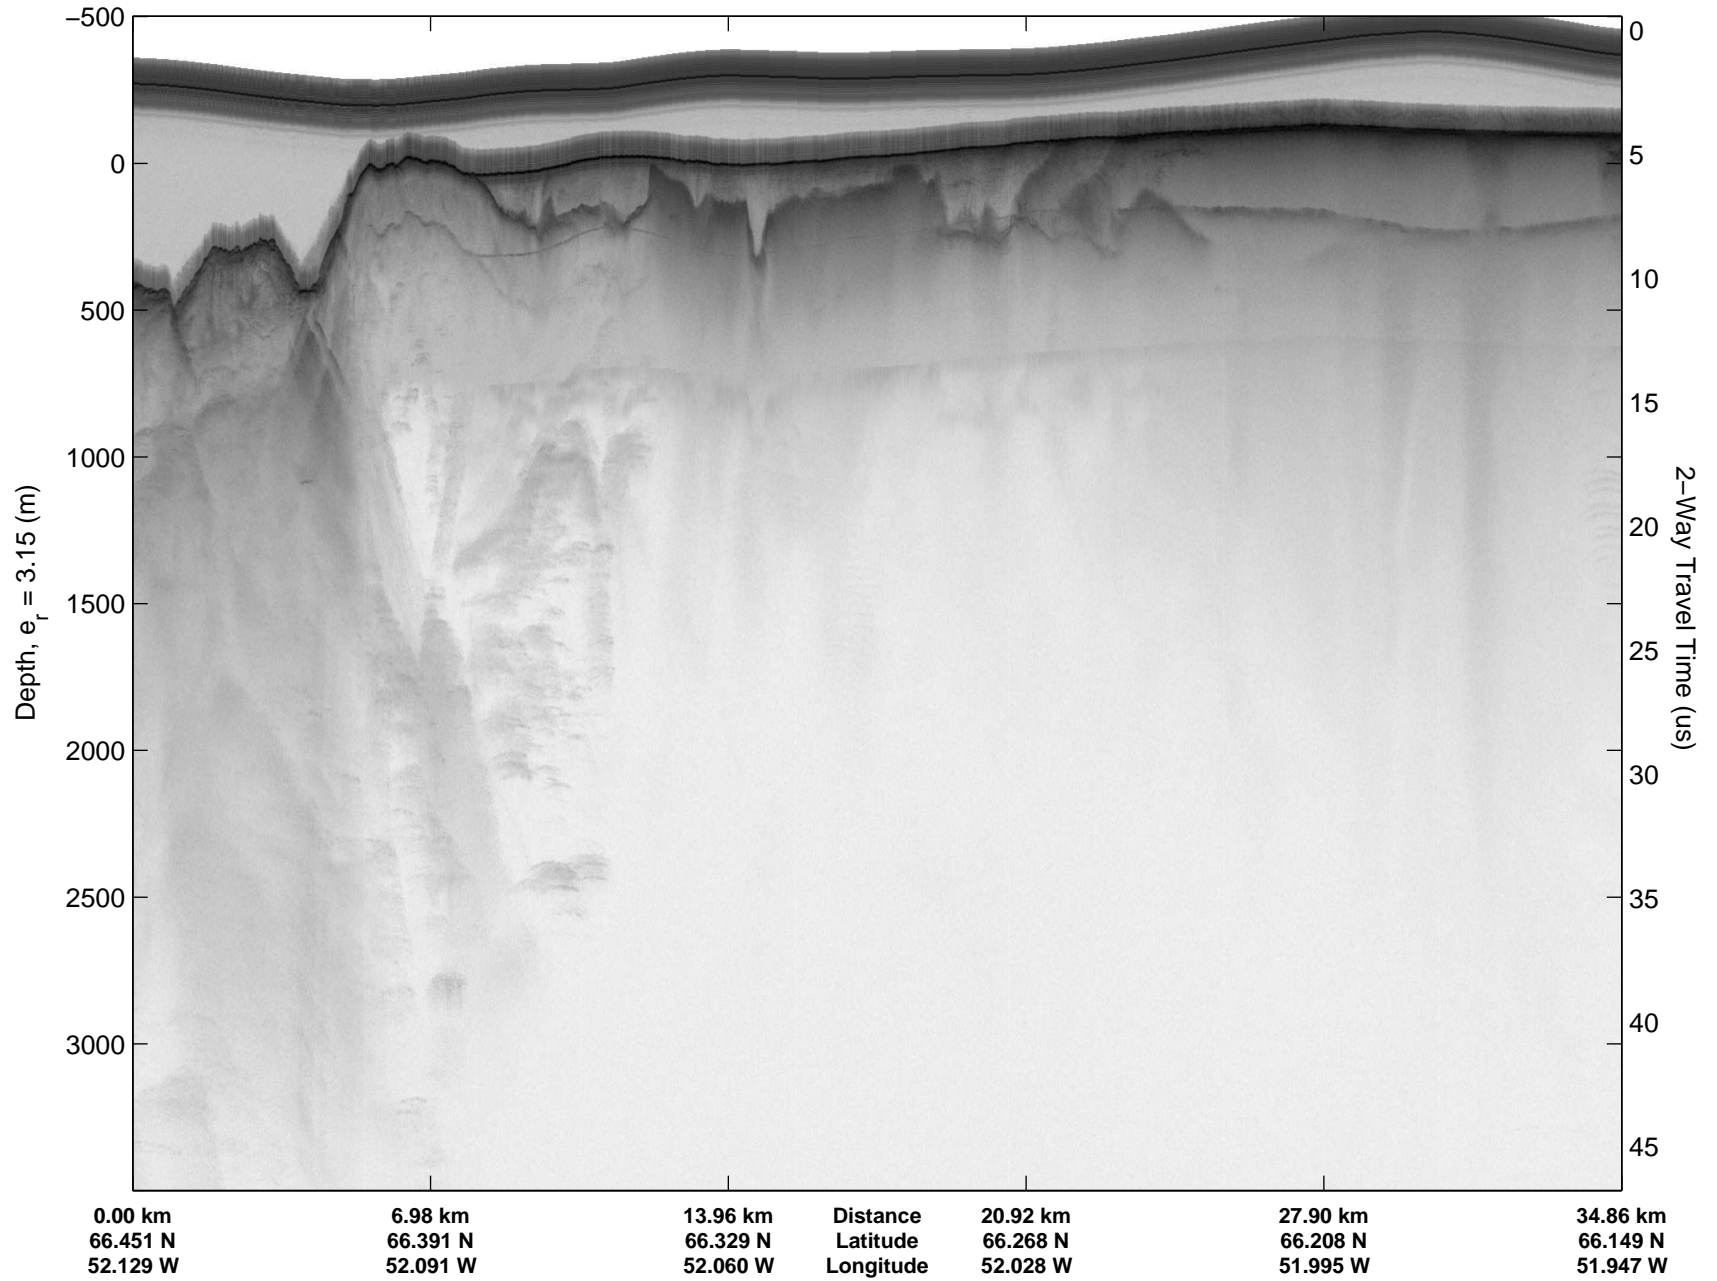

Polar Stereograph 70N/-45E

Data Frame ID: 20110408_01_001

Data Frame ID: 20110408_01_001

Polar Stereograph 70N/-45E

Data Frame ID: 20110408_01_002

Data Frame ID: 20110408_01_002

0.00 km	6.63 km	13.25 km	Distance	19.87 km	26.49 km	33.10 km
66.165 N	66.110 N	66.052 N	Latitude	65.995 N	65.941 N	65.903 N
51.964 W	51.911 W	51.878 W	Longitude	51.842 W	51.785 W	51.674 W