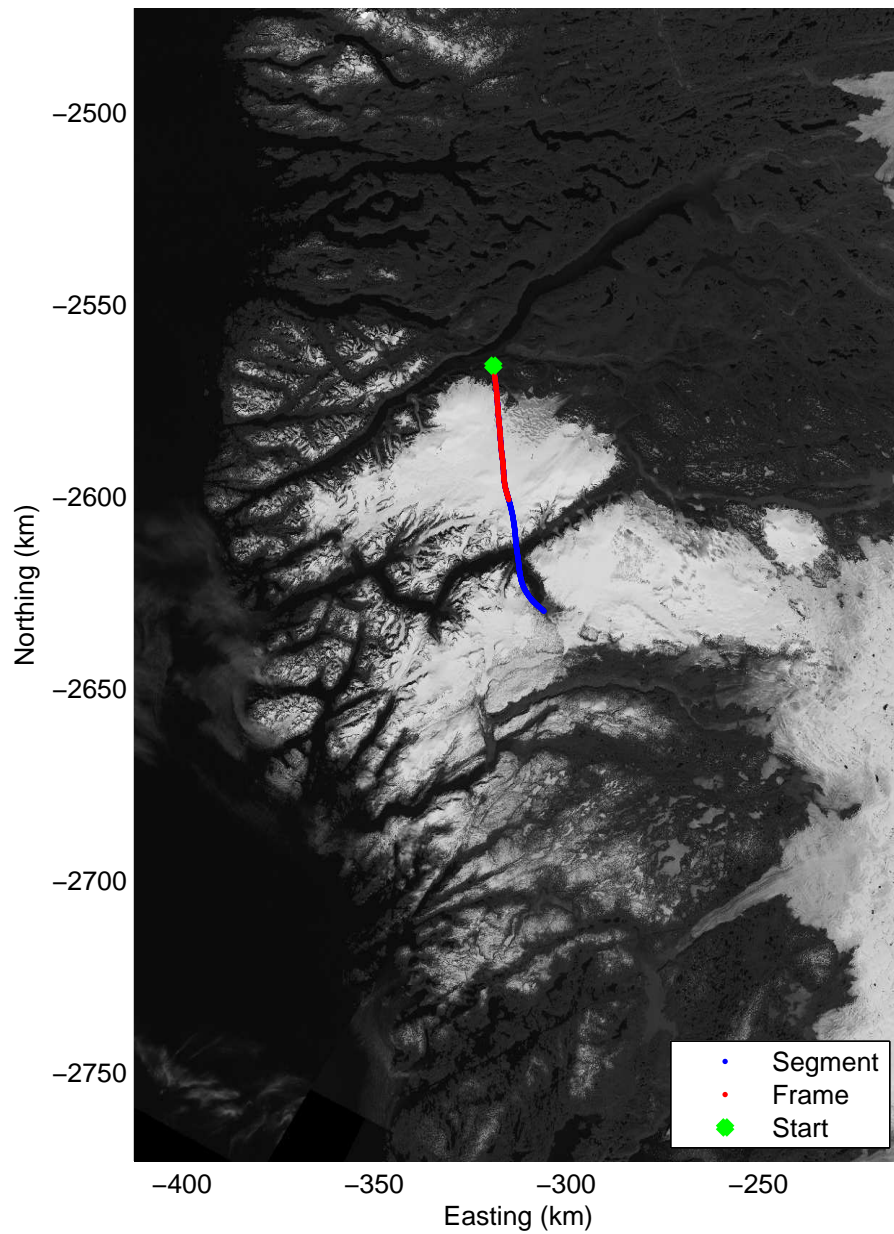

Polar Stereograph 70N/-45E

Data Frame ID: 20110408_01_001

Data Frame ID: 20110408_01_001

Polar Stereograph 70N/-45E

Data Frame ID: 20110408_01_002

Data Frame ID: 20110408_01_002

0.00 km	6.63 km	13.25 km	Distance	19.87 km	26.49 km	33.10 km
66.165 N	66.110 N	66.052 N	Latitude	65.995 N	65.941 N	65.903 N
51.964 W	51.911 W	51.878 W	Longitude	51.842 W	51.785 W	51.674 W