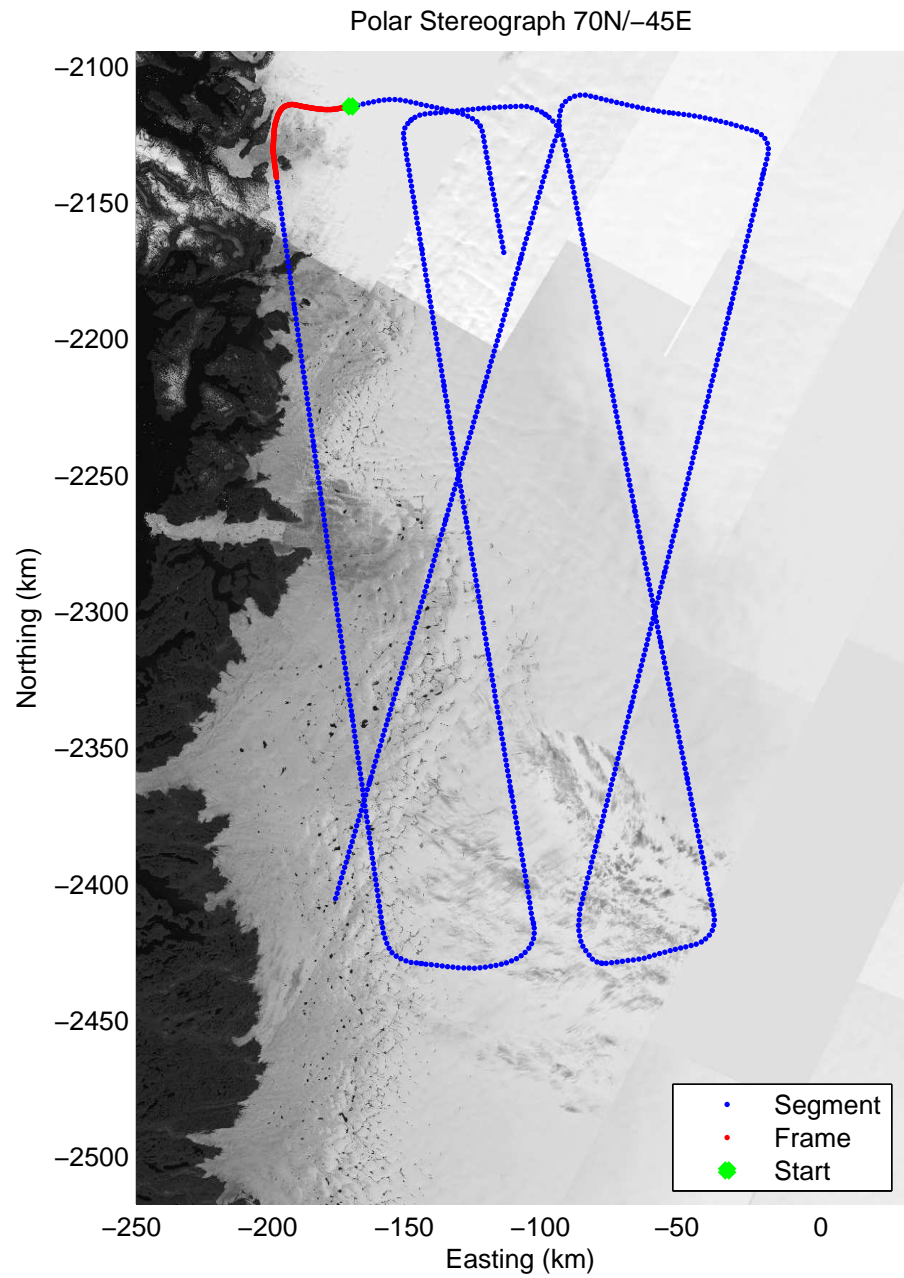

Data Frame ID: 20110406_02_001

Data Frame ID: 20110406_02_001

Data Frame ID: 20110406_02_002

Data Frame ID: 20110406_02_002

Data Frame ID: 20110406_02_003

Data Frame ID: 20110406_02_003

0.00 km	10.44 km	20.89 km	Distance	31.32 km	41.77 km	52.19 km
70.592 N	70.575 N	70.582 N	Latitude	70.522 N	70.429 N	70.338 N
49.659 W	49.933 W	50.212 W	Longitude	50.384 W	50.386 W	50.327 W