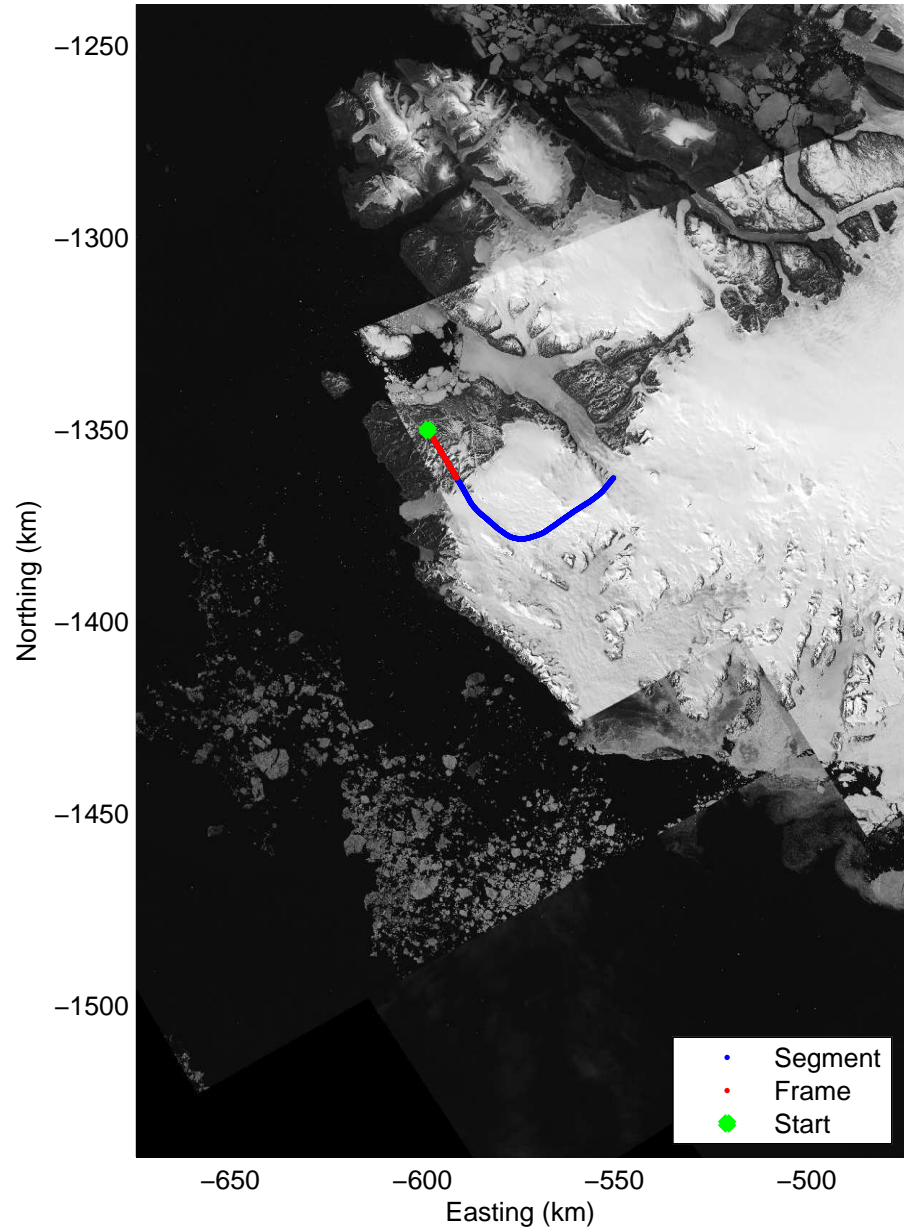

Polar Stereograph 70N/-45E

Data Frame ID: 20110331\_01\_001

0.00 km  
76.420 N  
68.979 W

2.98 km  
76.405 N  
68.886 W

5.96 km  
76.390 N  
68.793 W

Distance  
Latitude  
Longitude

8.94 km  
76.375 N  
68.700 W

11.91 km  
76.359 N  
68.609 W

14.89 km  
76.344 N  
68.518 W

Data Frame ID: 20110331\_01\_001

Polar Stereograph 70N/-45E

Data Frame ID: 20110331\_01\_002

0.00 km  
76.354 N  
68.579 W

11.28 km  
76.296 N  
68.233 W

22.55 km  
76.266 N  
67.827 W

Distance  
Latitude  
Longitude

33.82 km  
76.314 N  
67.477 W

45.09 km  
76.398 N  
67.244 W

56.35 km  
76.488 N  
67.061 W

Data Frame ID: 20110331\_01\_002

Depth,  $e_r = 3.15$  (m)

2-Way Travel Time (us)

0.00 km	11.28 km	22.55 km	Distance	33.82 km	45.09 km	56.35 km
76.354 N	76.296 N	76.266 N	Latitude	76.314 N	76.398 N	76.488 N
68.579 W	68.233 W	67.827 W	Longitude	67.477 W	67.244 W	67.061 W