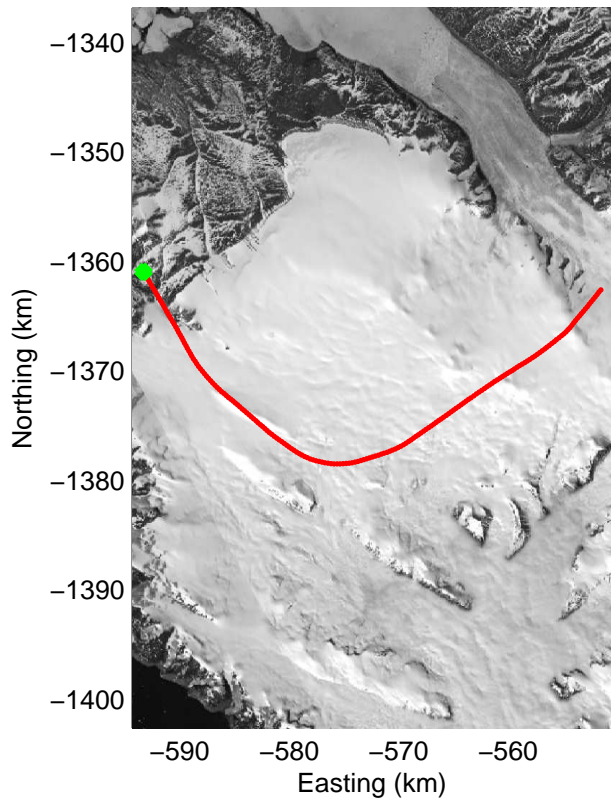

Polar Stereograph 70N/-45E

Data Frame ID: 20110331\_01\_001

0.00 km  
76.420 N  
68.979 W

2.98 km  
76.405 N  
68.886 W

5.96 km  
76.390 N  
68.793 W

Distance  
Latitude  
Longitude

8.94 km  
76.375 N  
68.700 W

11.91 km  
76.359 N  
68.609 W

14.89 km  
76.344 N  
68.518 W

Data Frame ID: 20110331\_01\_001

Polar Stereograph 70N/-45E

Data Frame ID: 20110331\_01\_002

0.00 km  
76.354 N  
68.579 W

11.28 km  
76.296 N  
68.233 W

22.55 km  
76.266 N  
67.827 W

Distance  
Latitude  
Longitude

33.82 km  
76.314 N  
67.477 W

45.09 km  
76.398 N  
67.244 W

56.35 km  
76.488 N  
67.061 W

Data Frame ID: 20110331\_01\_002

Depth,  $e_r = 3.15$  (m)

2-Way Travel Time (us)

0.00 km	11.28 km	22.55 km	Distance	33.82 km	45.09 km	56.35 km
76.354 N	76.296 N	76.266 N	Latitude	76.314 N	76.398 N	76.488 N
68.579 W	68.233 W	67.827 W	Longitude	67.477 W	67.244 W	67.061 W