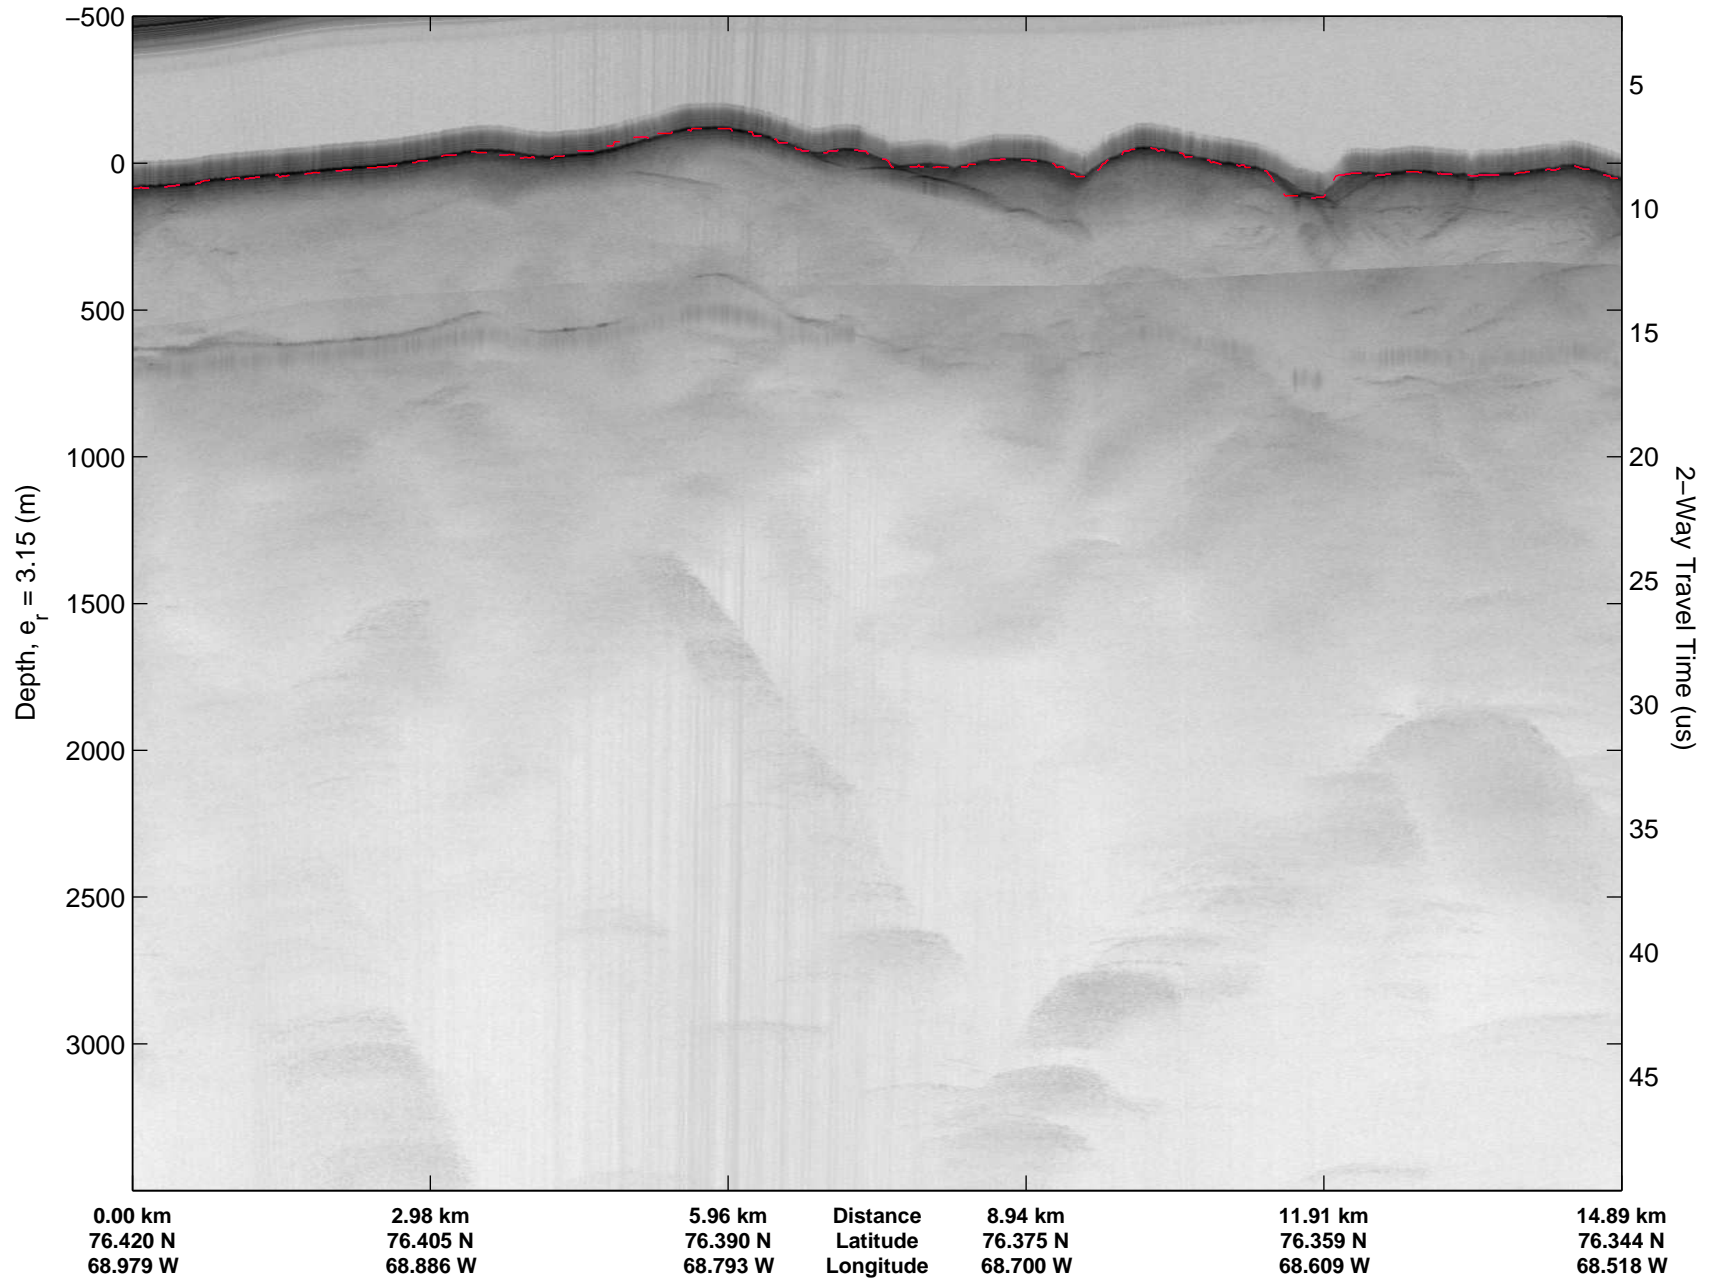

Polar Stereograph 70N/-45E

Data Frame ID: 20110331\_01\_001

0.00 km  
76.420 N  
68.979 W

2.98 km  
76.405 N  
68.886 W

5.96 km  
76.390 N  
68.793 W

Distance  
Latitude  
Longitude

8.94 km  
76.375 N  
68.700 W

11.91 km  
76.359 N  
68.609 W

14.89 km  
76.344 N  
68.518 W

Data Frame ID: 20110331\_01\_001

Polar Stereograph 70N/-45E

Data Frame ID: 20110331\_01\_002

0.00 km  
76.354 N  
68.579 W

11.28 km  
76.296 N  
68.233 W

22.55 km  
76.266 N  
67.827 W

Distance  
Latitude  
Longitude

33.82 km  
76.314 N  
67.477 W

45.09 km  
76.398 N  
67.244 W

56.35 km  
76.488 N  
67.061 W

Data Frame ID: 20110331\_01\_002

Depth,  $e_r = 3.15$  (m)

2-Way Travel Time (us)

0.00 km	11.28 km	22.55 km	Distance	33.82 km	45.09 km	56.35 km
76.354 N	76.296 N	76.266 N	Latitude	76.314 N	76.398 N	76.488 N
68.579 W	68.233 W	67.827 W	Longitude	67.477 W	67.244 W	67.061 W