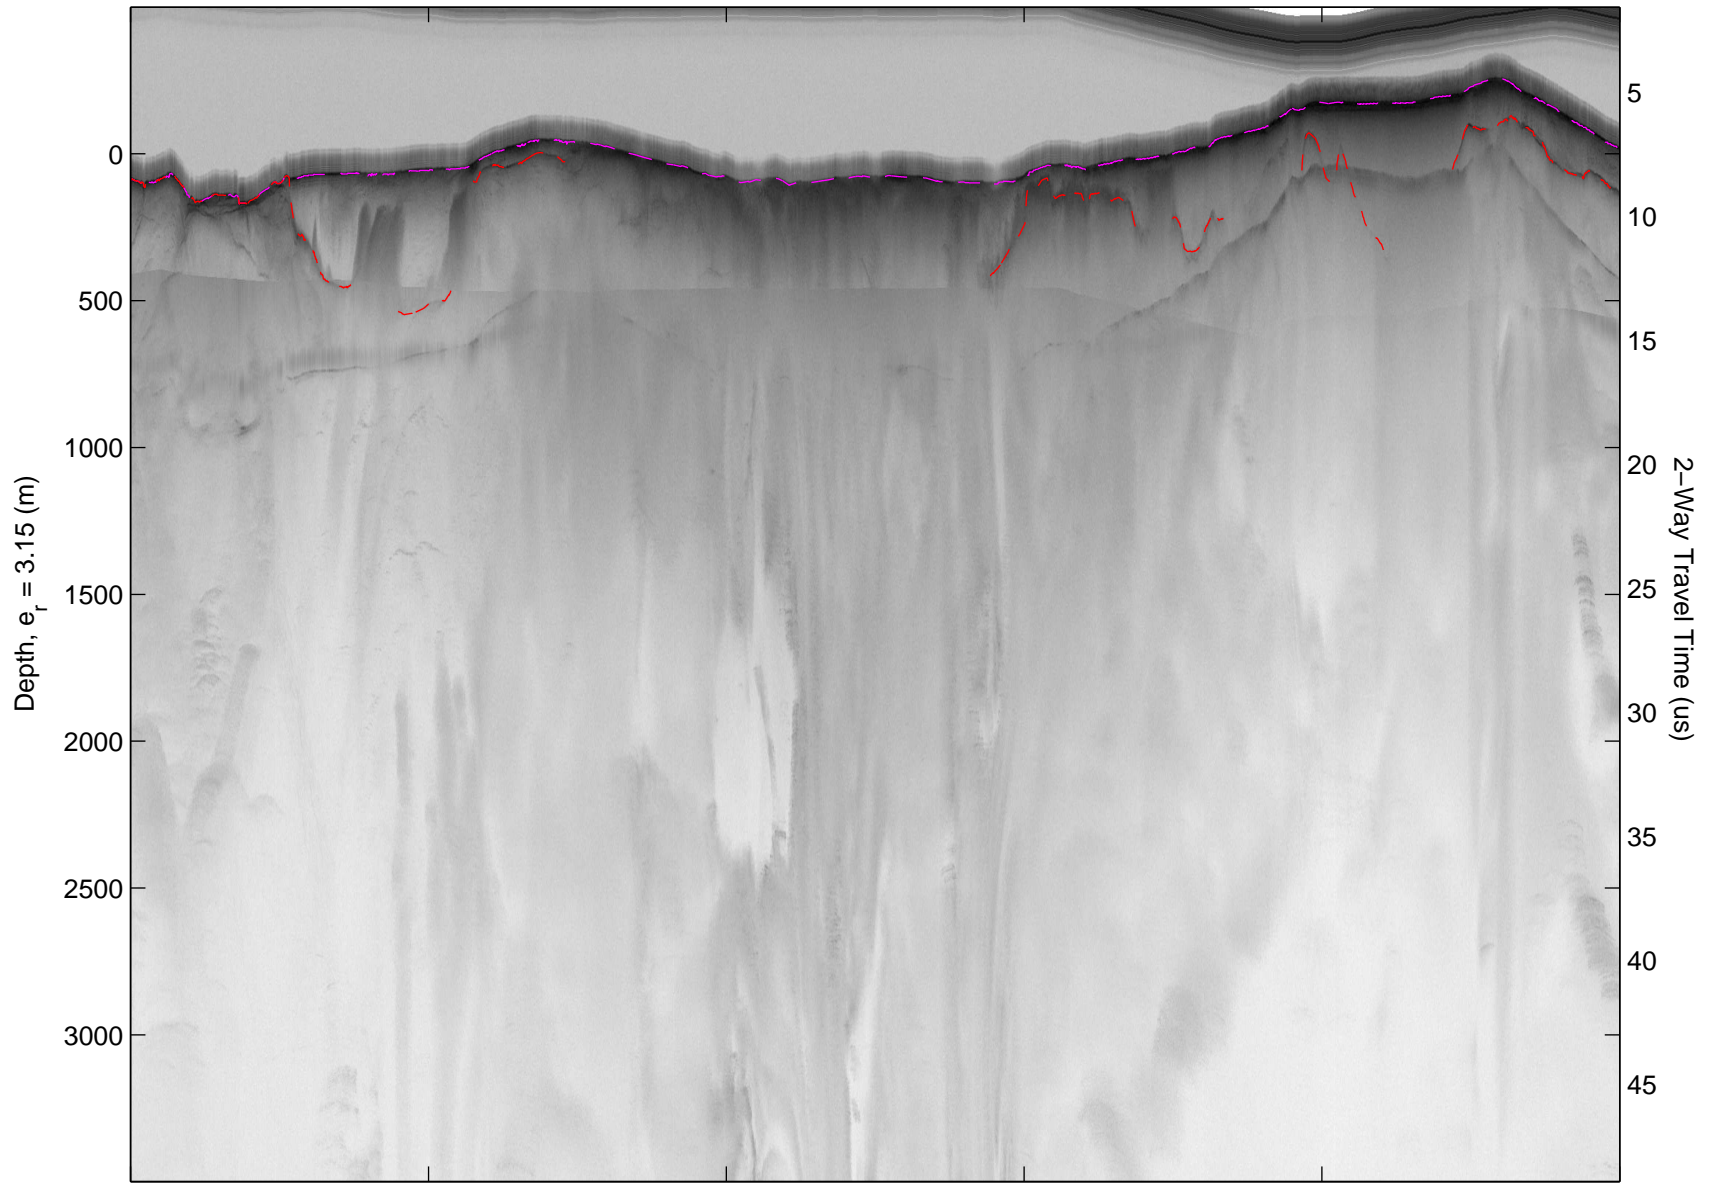

Polar Stereograph 70N/-45E

Data Frame ID: 20110331\_01\_001

0.00 km  
76.420 N  
68.979 W

2.98 km  
76.405 N  
68.886 W

5.96 km  
76.390 N  
68.793 W

Distance  
Latitude  
Longitude

8.94 km  
76.375 N  
68.700 W

11.91 km  
76.359 N  
68.609 W

14.89 km  
76.344 N  
68.518 W

Data Frame ID: 20110331\_01\_001

Polar Stereograph 70N/-45E

Data Frame ID: 20110331\_01\_002

0.00 km  
76.354 N  
68.579 W

11.28 km  
76.296 N  
68.233 W

22.55 km  
76.266 N  
67.827 W

Distance  
Latitude  
Longitude

33.82 km  
76.314 N  
67.477 W

45.09 km  
76.398 N  
67.244 W

56.35 km  
76.488 N  
67.061 W

Data Frame ID: 20110331\_01\_002

Depth,  $e_r = 3.15$  (m)