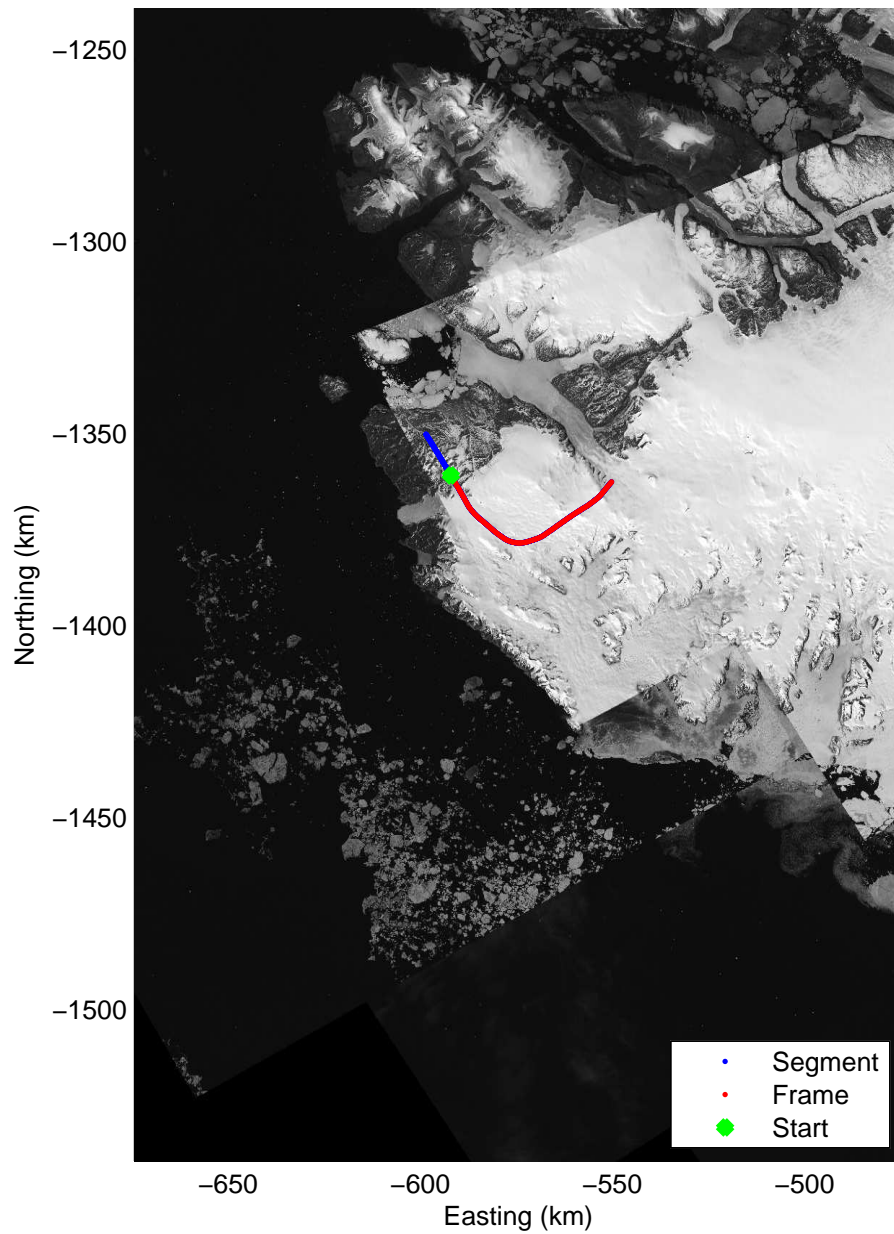

Polar Stereograph 70N/-45E

Data Frame ID: 20110331\_01\_001

0.00 km  
76.420 N  
68.979 W

2.98 km  
76.405 N  
68.886 W

5.96 km  
76.390 N  
68.793 W

Distance  
Latitude  
Longitude

8.94 km  
76.375 N  
68.700 W

11.91 km  
76.359 N  
68.609 W

14.89 km  
76.344 N  
68.518 W

Data Frame ID: 20110331\_01\_001

Polar Stereograph 70N/-45E

Data Frame ID: 20110331\_01\_002

0.00 km  
76.354 N  
68.579 W

11.28 km  
76.296 N  
68.233 W

22.55 km  
76.266 N  
67.827 W

Distance  
Latitude  
Longitude

33.82 km  
76.314 N  
67.477 W

45.09 km  
76.398 N  
67.244 W

56.35 km  
76.488 N  
67.061 W

Data Frame ID: 20110331\_01\_002

Depth,  $e_r = 3.15$  (m)

2-Way Travel Time (us)

0.00 km	11.28 km	22.55 km	Distance	33.82 km	45.09 km	56.35 km
76.354 N	76.296 N	76.266 N	Latitude	76.314 N	76.398 N	76.488 N
68.579 W	68.233 W	67.827 W	Longitude	67.477 W	67.244 W	67.061 W