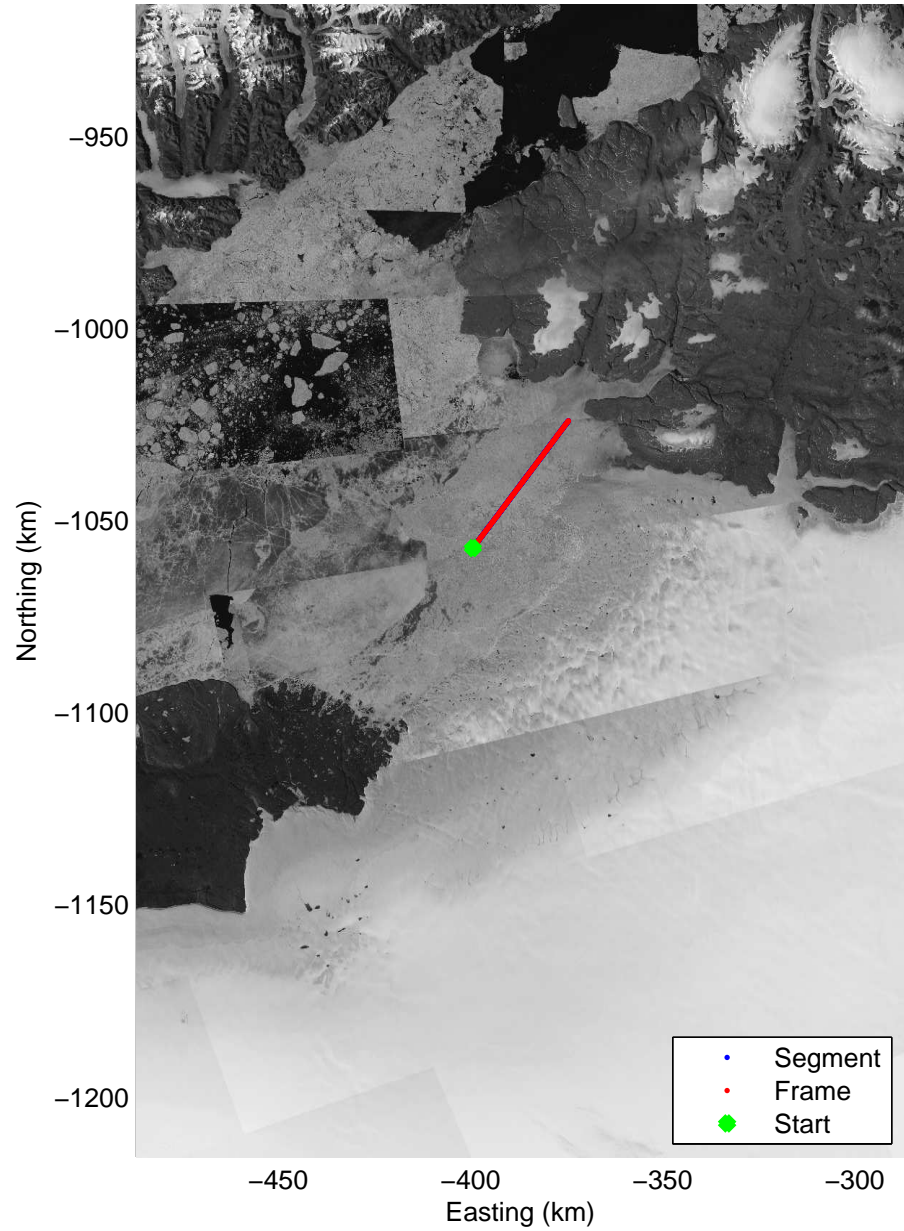

Polar Stereograph 70N/-45E

Data Frame ID: 20110317_04_001

Data Frame ID: 20110317_04_001