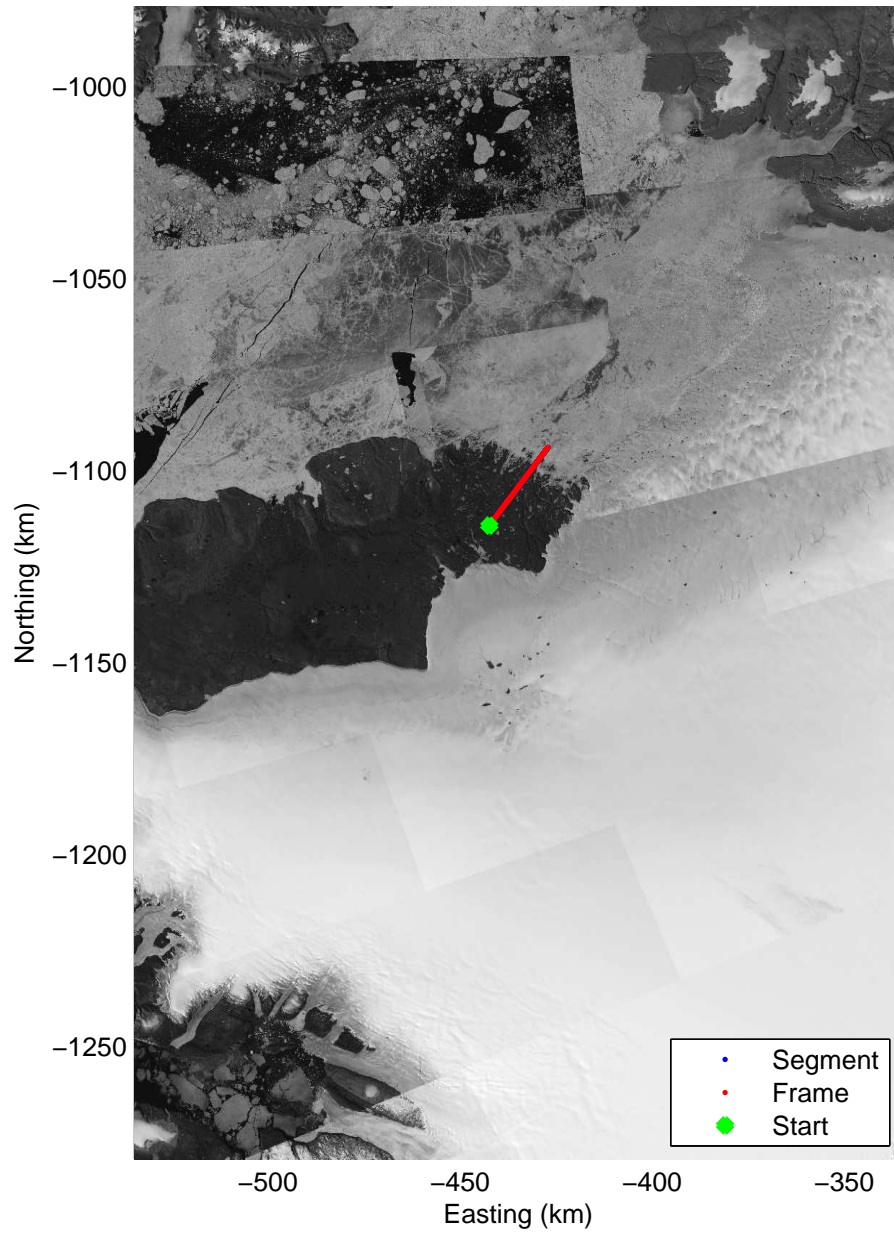

Polar Stereograph 70N/-45E

Data Frame ID: 20110317_02_001

Data Frame ID: 20110317_02_001