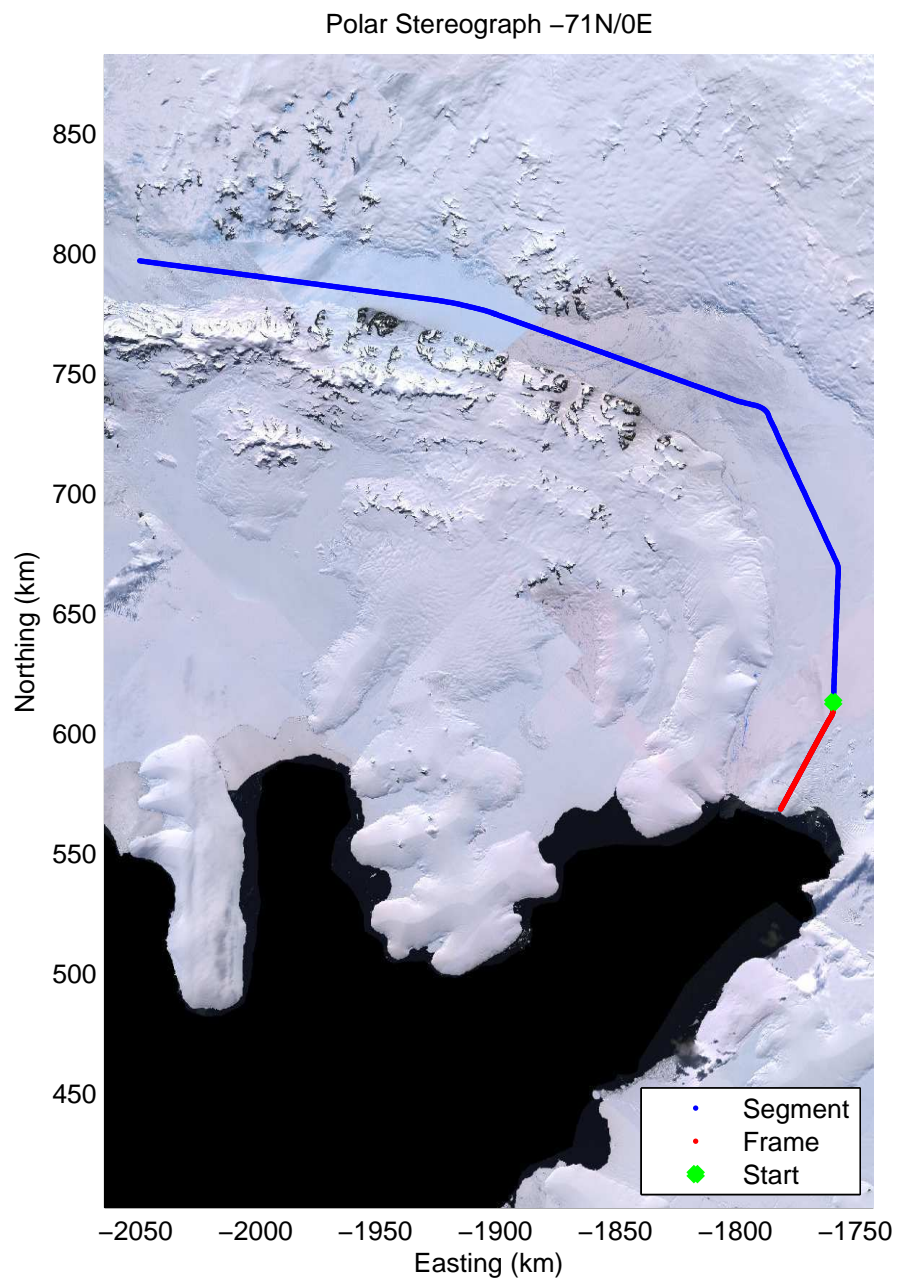

Data Frame ID: 20111119\_03\_009

0.00 km	10.11 km	20.19 km	distance	30.30 km	40.38 km	50.47 km
72.949 S	72.952 S	72.937 S	latitude	72.921 S	72.905 S	72.888 S
70.820 W	71.121 W	71.424 W	longitude	71.728 W	72.030 W	72.332 W