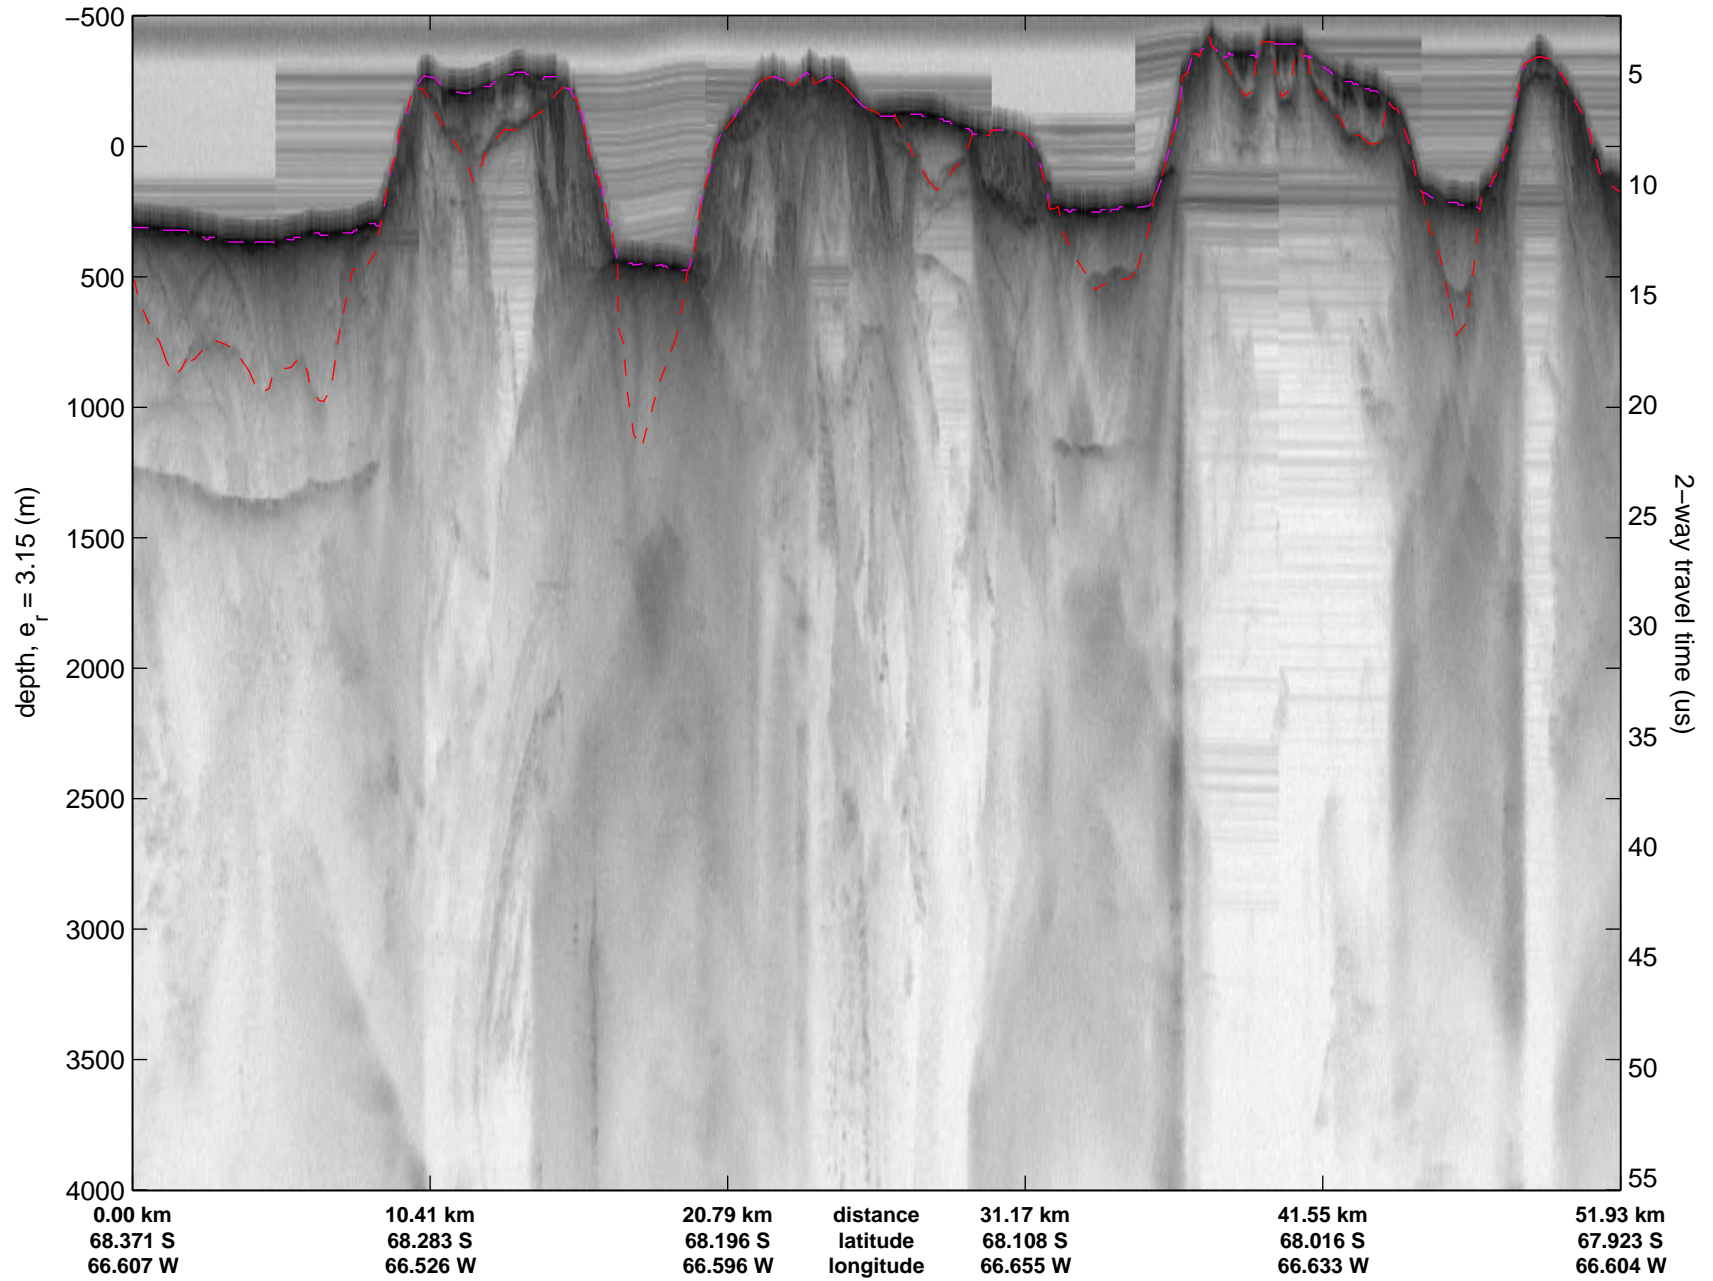

Data Frame ID: 20111117_03_005

Data Frame ID: 20111117_03_006

Data Frame ID: 20111117_03_006

0.00 km	10.38 km	20.75 km	distance	31.12 km	41.50 km	51.85 km
68.793 S	68.703 S	68.618 S	latitude	68.531 S	68.443 S	68.355 S
66.928 W	66.944 W	66.838 W	longitude	66.754 W	66.673 W	66.591 W

Data Frame ID: 20111117_03_007

Data Frame ID: 20111117_03_007

Data Frame ID: 20111117_03_008

Data Frame ID: 20111117_03_008

0.00 km	10.38 km	20.76 km	distance	31.14 km	41.52 km	51.90 km
67.940 S	67.848 S	67.756 S	latitude	67.663 S	67.571 S	67.478 S
66.610 W	66.581 W	66.553 W	longitude	66.526 W	66.499 W	66.471 W

Data Frame ID: 20111117_03_009

0.00 km
67.495 S
66.476 W

10.41 km
67.403 S
66.449 W

20.79 km
67.310 S
66.422 W

distance
latitude
longitude

31.20 km
67.217 S
66.396 W

41.58 km
67.125 S
66.369 W

51.96 km
67.032 S
66.343 W

Data Frame ID: 20111117_03_009

0.00 km	10.41 km	20.79 km	distance	31.20 km	41.58 km	51.96 km
67.495 S	67.403 S	67.310 S	latitude	67.217 S	67.125 S	67.032 S
66.476 W	66.449 W	66.422 W	longitude	66.396 W	66.369 W	66.343 W