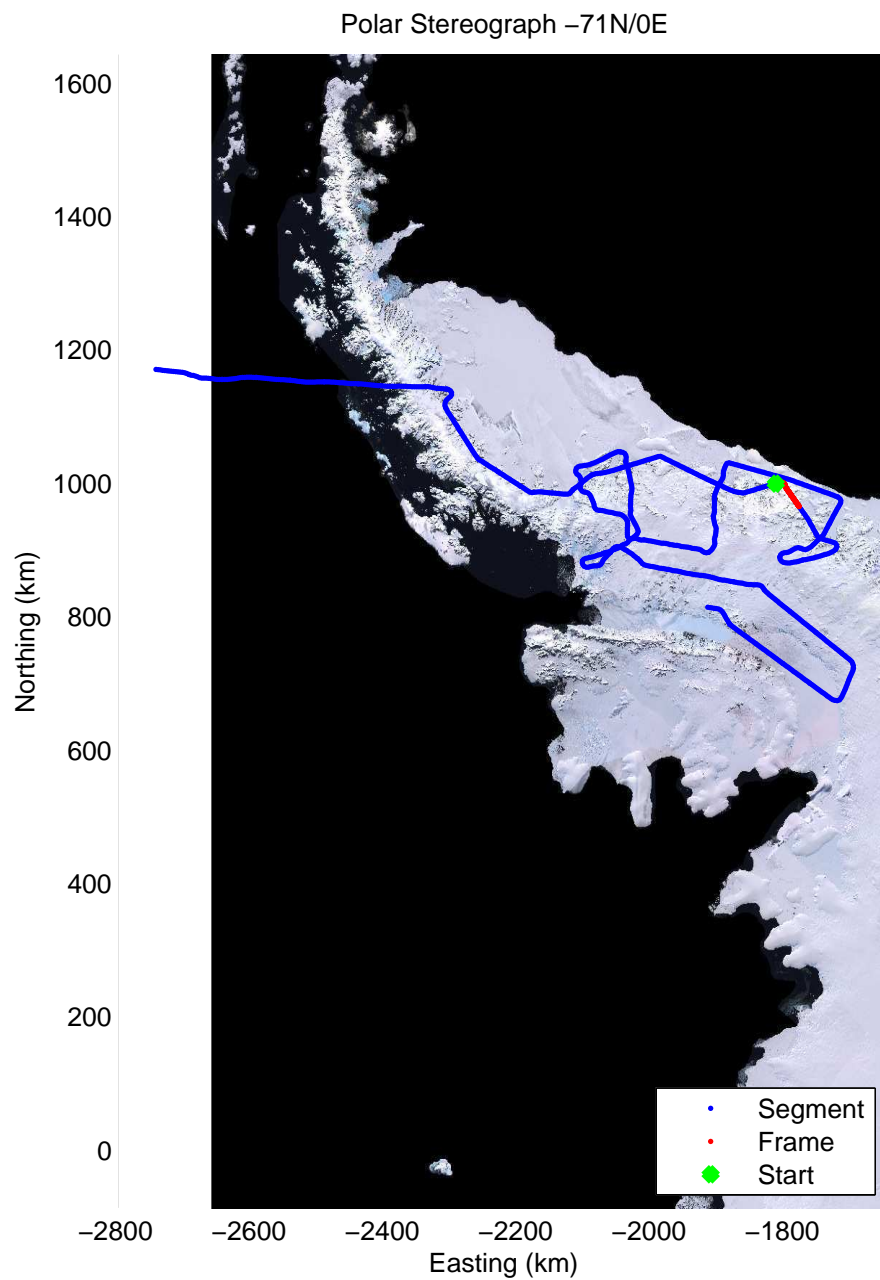

Data Frame ID: 20111117_02_023

0.00 km	9.29 km	18.56 km	distance	27.82 km	37.08 km	46.35 km
70.765 S	70.823 S	70.881 S	latitude	70.940 S	70.999 S	71.059 S
62.109 W	61.930 W	61.747 W	longitude	61.568 W	61.390 W	61.215 W