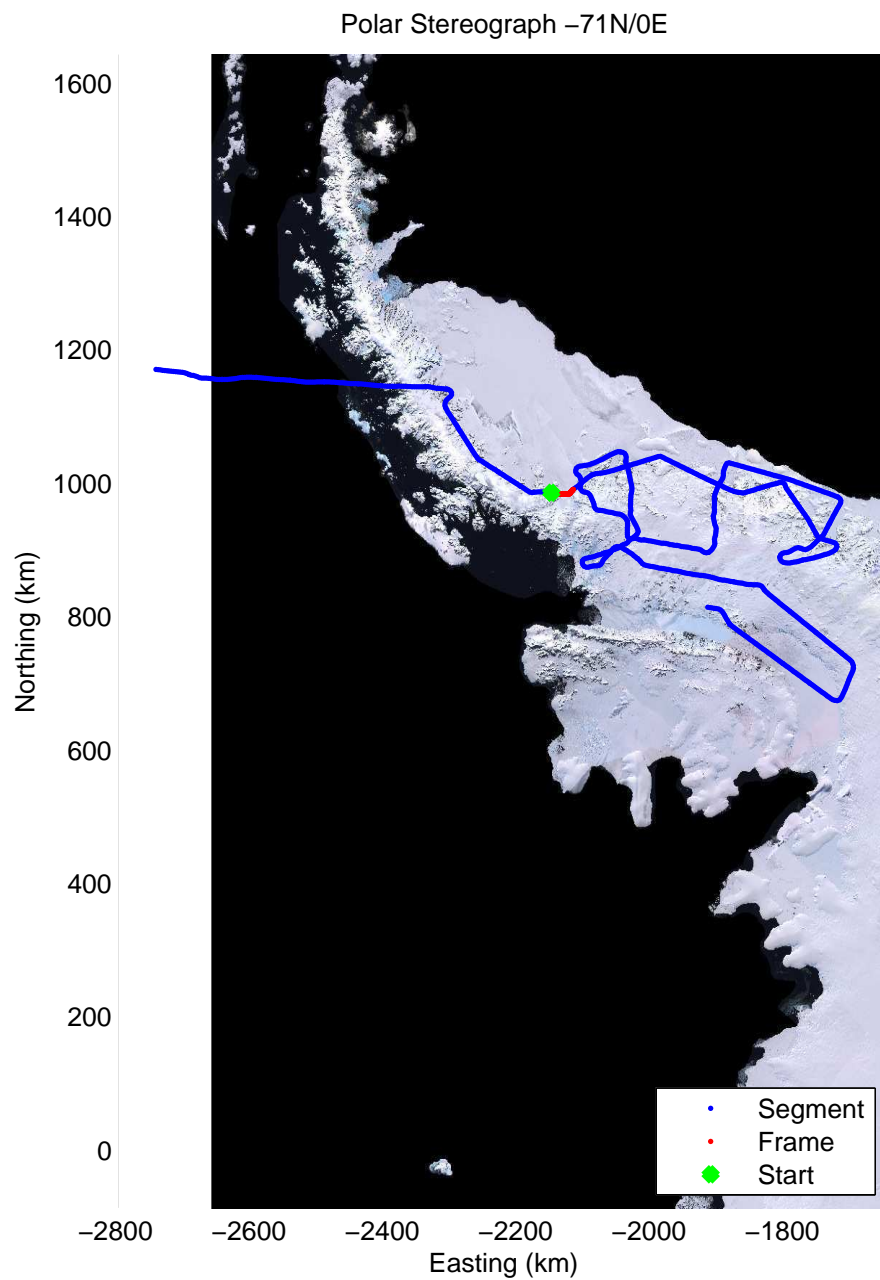

Data Frame ID: 20111117_02_015

0.00 km	10.40 km	20.75 km	distance	31.12 km	41.47 km	51.83 km
67.992 S	68.084 S	68.176 S	latitude	68.256 S	68.343 S	68.430 S
65.693 W	65.727 W	65.742 W	longitude	65.616 W	65.529 W	65.444 W