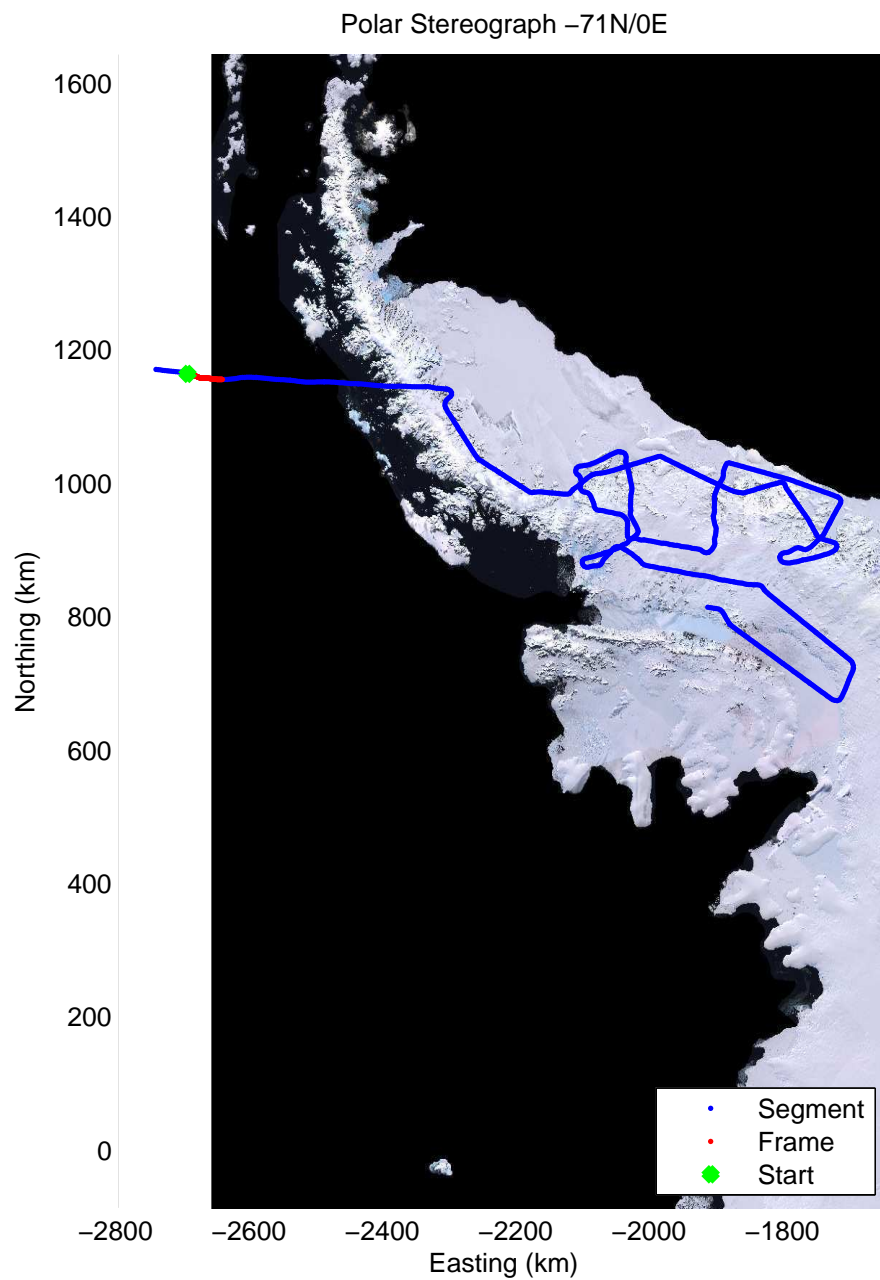

Data Frame ID: 20111117_02_001

0.00 km	10.20 km	20.37 km	distance	30.57 km	40.74 km	50.91 km
62.958 S	63.046 S	63.133 S	latitude	63.221 S	63.308 S	63.398 S
66.967 W	66.908 W	66.850 W	longitude	66.791 W	66.731 W	66.710 W