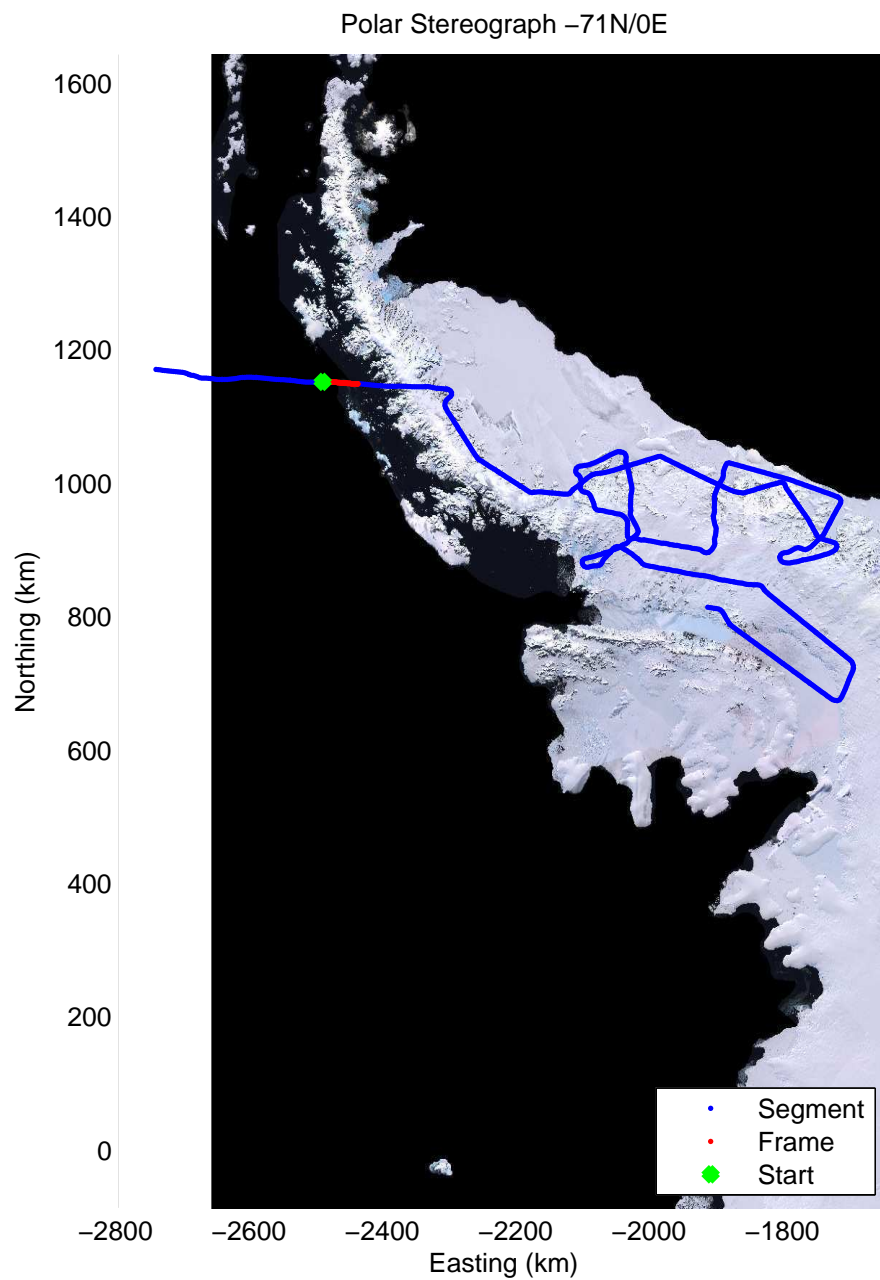

Data Frame ID: 20111117_02_001

0.00 km	10.20 km	20.37 km	distance	30.57 km	40.74 km	50.91 km
62.958 S	63.046 S	63.133 S	latitude	63.221 S	63.308 S	63.398 S
66.967 W	66.908 W	66.850 W	longitude	66.791 W	66.731 W	66.710 W

Data Frame ID: 20111117_02_005

Data Frame ID: 20111117_02_006

Data Frame ID: 20111117_02_006

Data Frame ID: 20111117_02_007

Data Frame ID: 20111117_02_007

0.00 km	10.41 km	20.79 km	distance	31.17 km	41.55 km	51.93 km
65.463 S	65.549 S	65.637 S	latitude	65.724 S	65.812 S	65.897 S
64.874 W	64.791 W	64.714 W	longitude	64.638 W	64.560 W	64.467 W