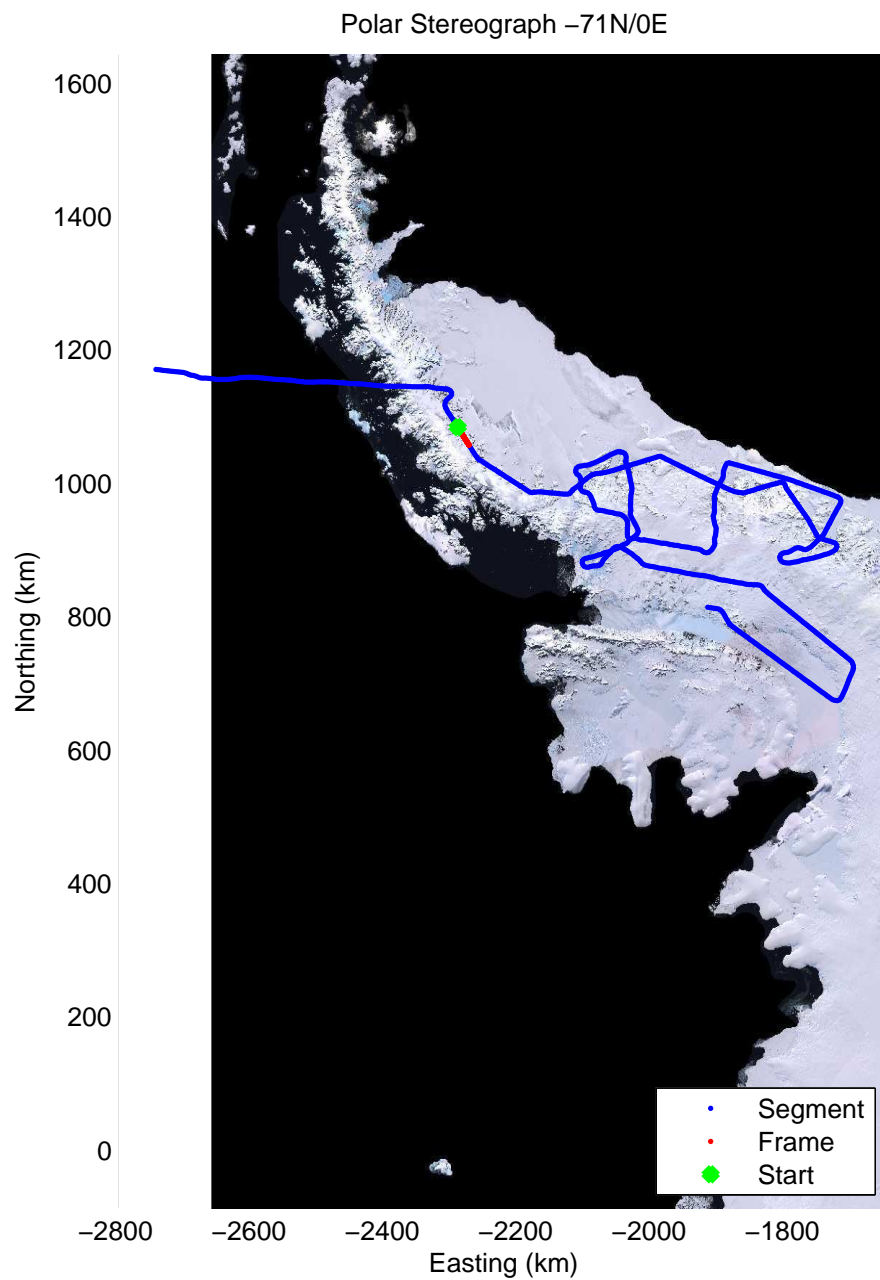

Data Frame ID: 20111117_02_011

0.00 km	7.52 km	15.01 km	distance	22.53 km	30.03 km	37.52 km
66.652 S	66.704 S	66.762 S	latitude	66.819 S	66.876 S	66.932 S
64.312 W	64.418 W	64.503 W	longitude	64.596 W	64.688 W	64.780 W