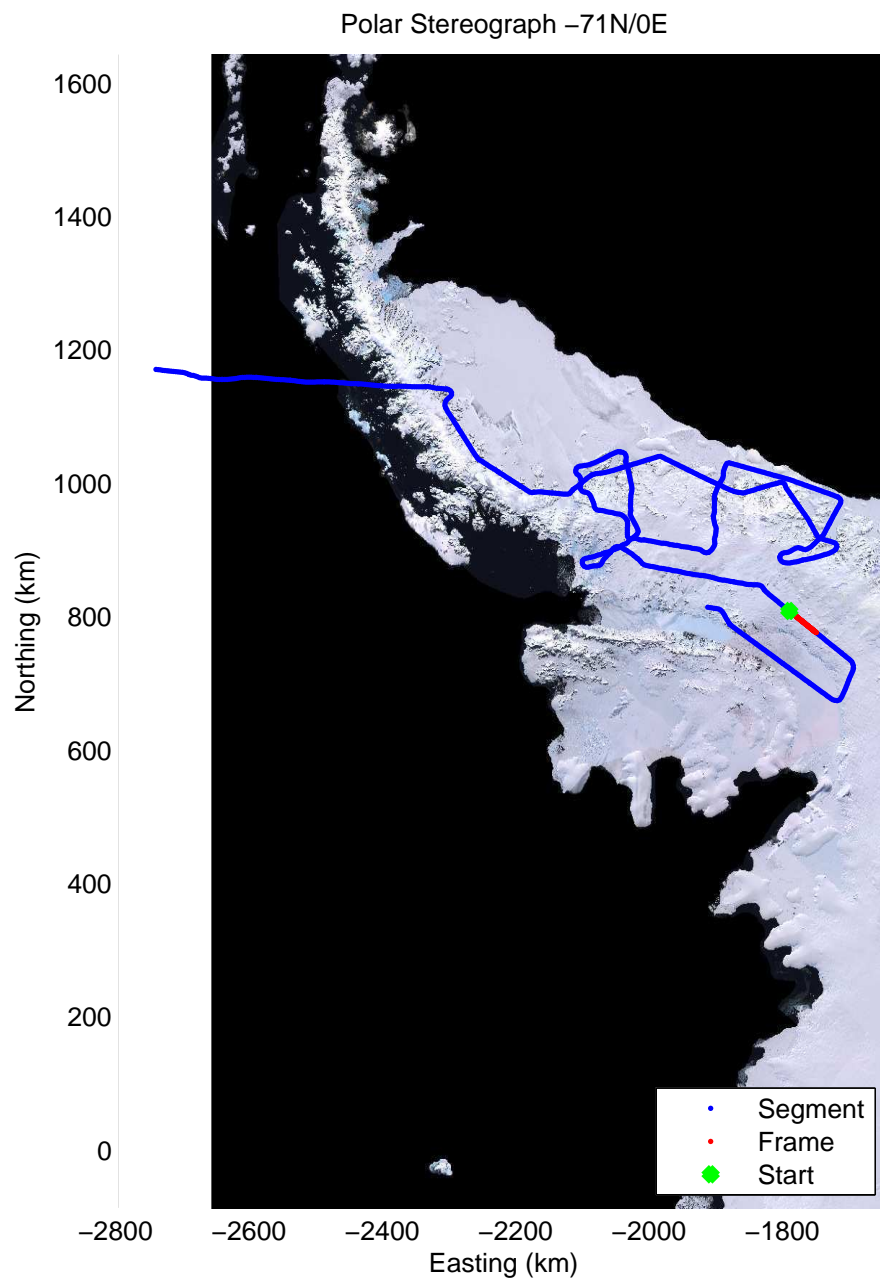

Data Frame ID: 20111117_02_055

Data Frame ID: 20111117_02_056

Data Frame ID: 20111117_02_056

Data Frame ID: 20111117_02_057

0.00 km	10.41 km	20.79 km	distance	31.17 km	41.55 km	51.93 km
71.976 S	72.066 S	72.156 S	latitude	72.246 S	72.336 S	72.426 S
65.830 W	65.908 W	65.985 W	longitude	66.064 W	66.143 W	66.223 W