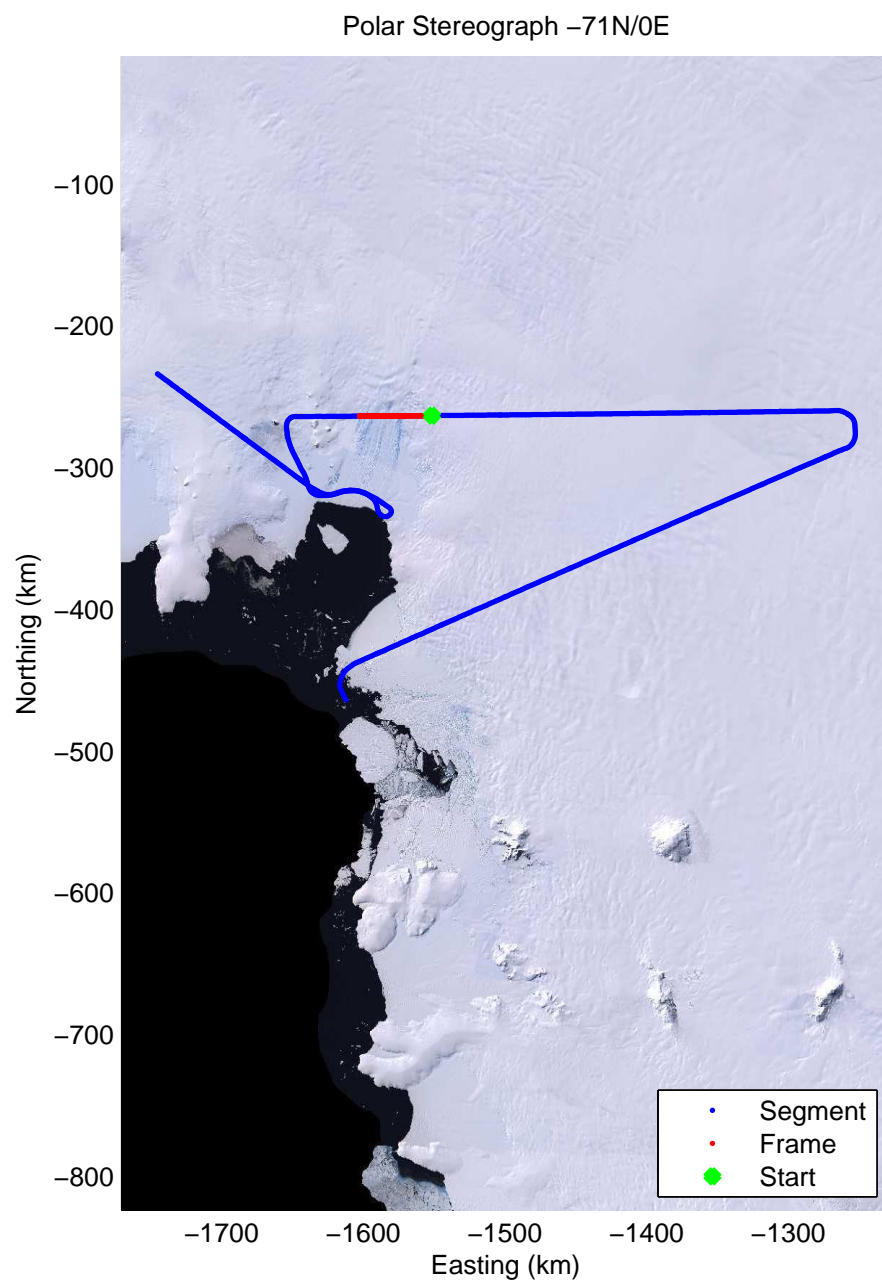

Data Frame ID: 20111112_03_015

Data Frame ID: 20111112_03_016

Data Frame ID: 20111112_03_016

Data Frame ID: 20111112_03_017

0.00 km	10.41 km	20.78 km	distance	31.16 km	41.54 km	51.92 km
75.542 S	75.450 S	75.359 S	latitude	75.267 S	75.175 S	75.083 S
99.604 W	99.544 W	99.487 W	longitude	99.429 W	99.373 W	99.316 W