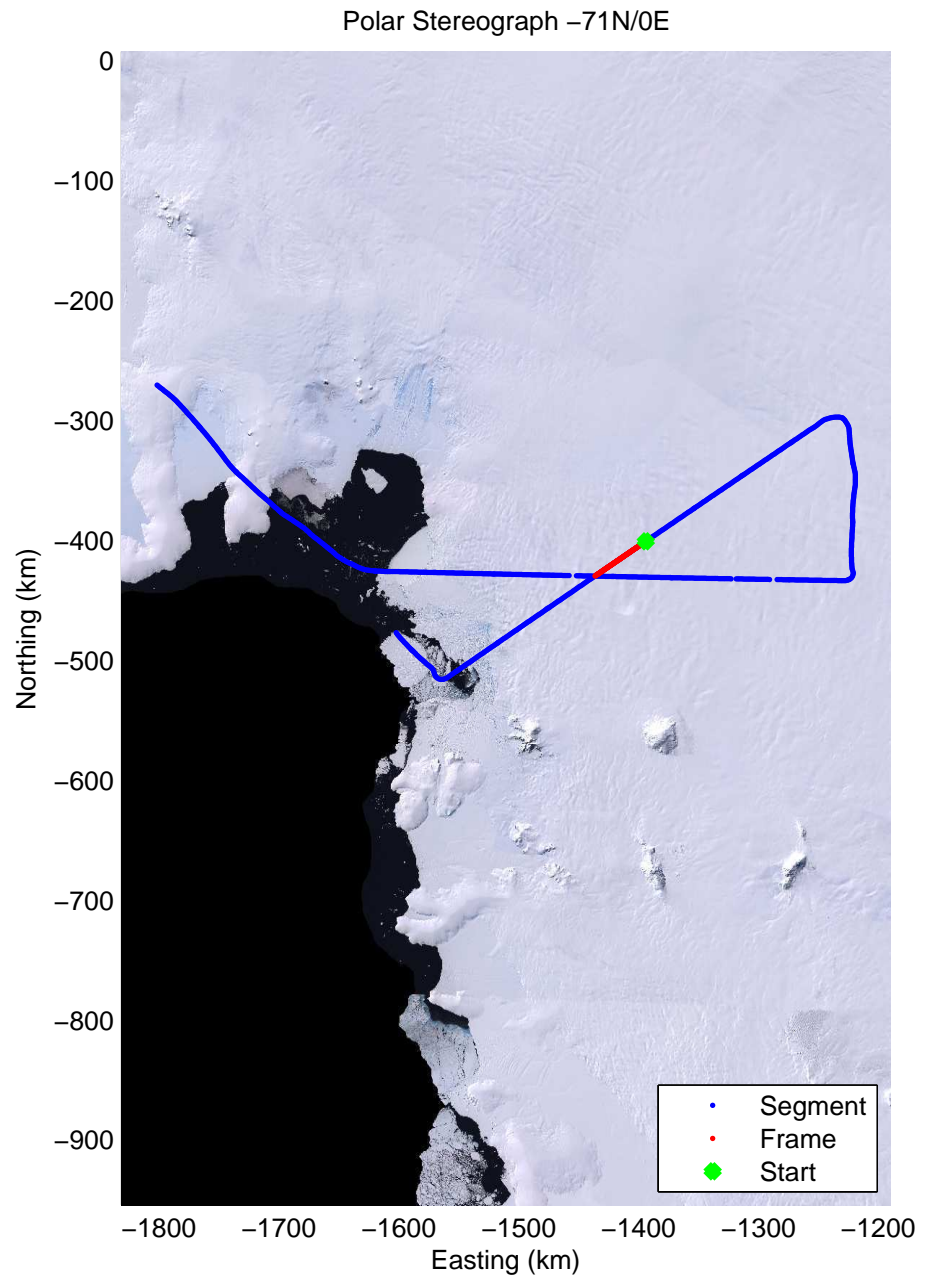

20.79 km  
76.900 S  
105.619 W

distance  
latitude  
longitude

31.17 km  
76.812 S  
105.750 W

41.55 km  
76.724 S  
105.879 W

51.93 km  
76.636 S  
106.006 W

Data Frame ID: 20111112\_02\_020

0.00 km	10.41 km	20.79 km	distance	31.17 km	41.55 km	51.93 km
77.076 S	76.988 S	76.900 S	latitude	76.812 S	76.724 S	76.636 S
105.353 W	105.487 W	105.619 W	longitude	105.750 W	105.879 W	106.006 W