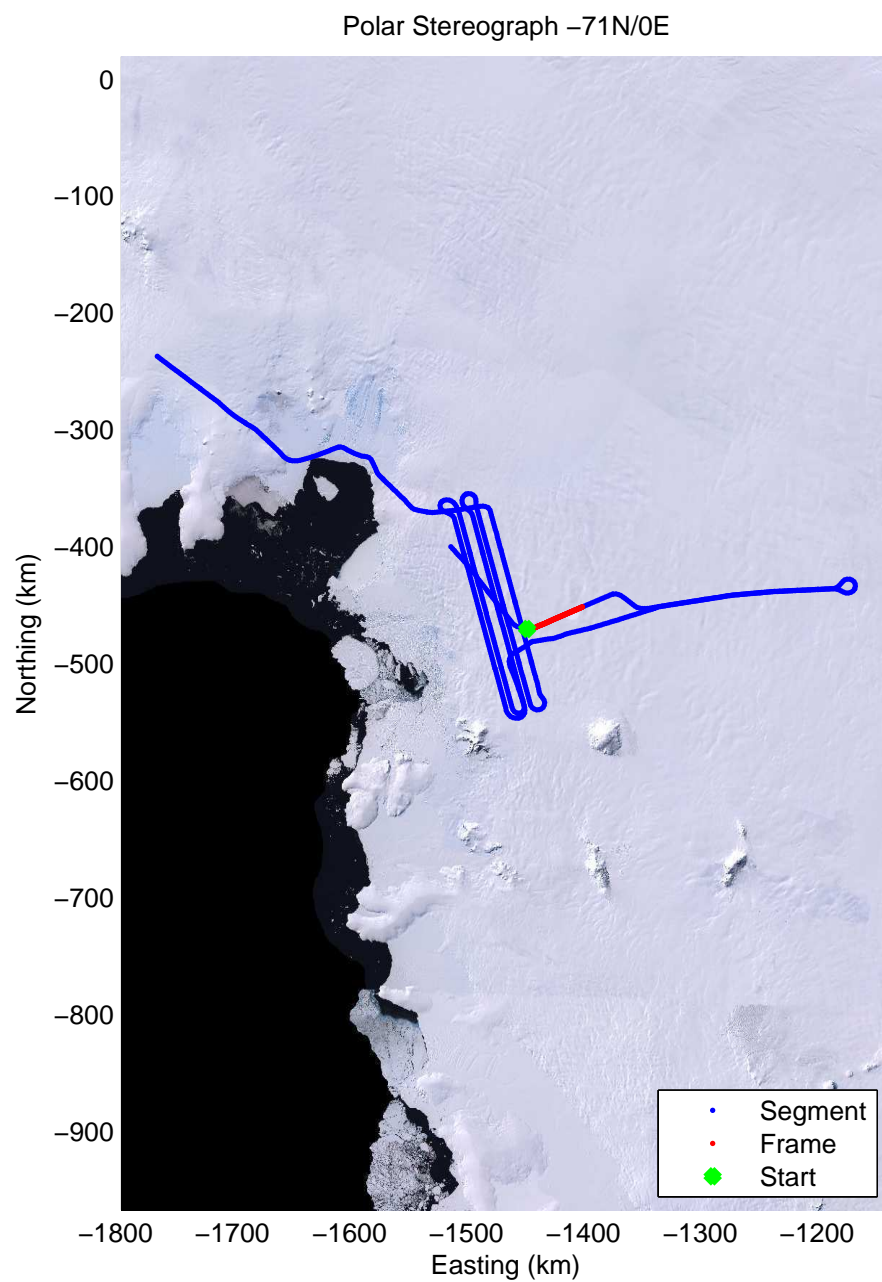

Data Frame ID: 20111111_03_001

Data Frame ID: 20111111_03_002

0.00 km
75.788 S
106.376 W

10.41 km
75.821 S
106.731 W

20.79 km
75.855 S
107.085 W

distance
latitude
longitude

31.17 km
75.888 S
107.441 W

41.55 km
75.933 S
107.768 W

51.93 km
76.013 S
107.955 W

Data Frame ID: 20111111_03_002

0.00 km	10.41 km	20.79 km	distance	31.17 km	41.55 km	51.93 km
75.788 S	75.821 S	75.855 S	latitude	75.888 S	75.933 S	76.013 S
106.376 W	106.731 W	107.085 W	longitude	107.441 W	107.768 W	107.955 W