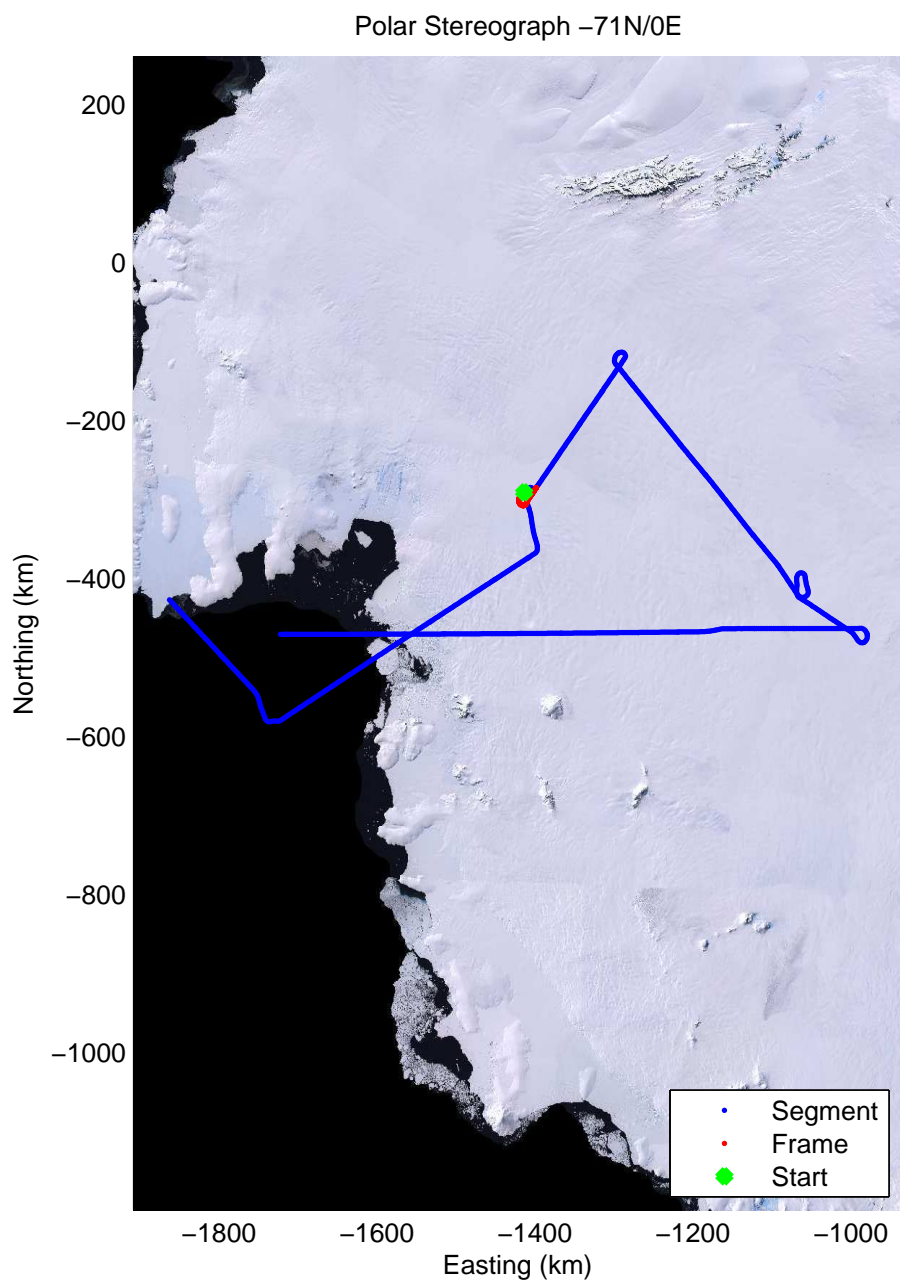

Data Frame ID: 20111109\_02\_016

depth,  $e_r = 3.15$  (m)

2-way travel time (us)

0.00 km	10.41 km	20.79 km	distance	31.18 km	41.56 km	51.94 km
76.688 S	76.616 S	76.632 S	latitude	76.705 S	76.769 S	76.836 S
101.570 W	101.821 W	102.180 W	longitude	102.028 W	101.740 W	101.458 W