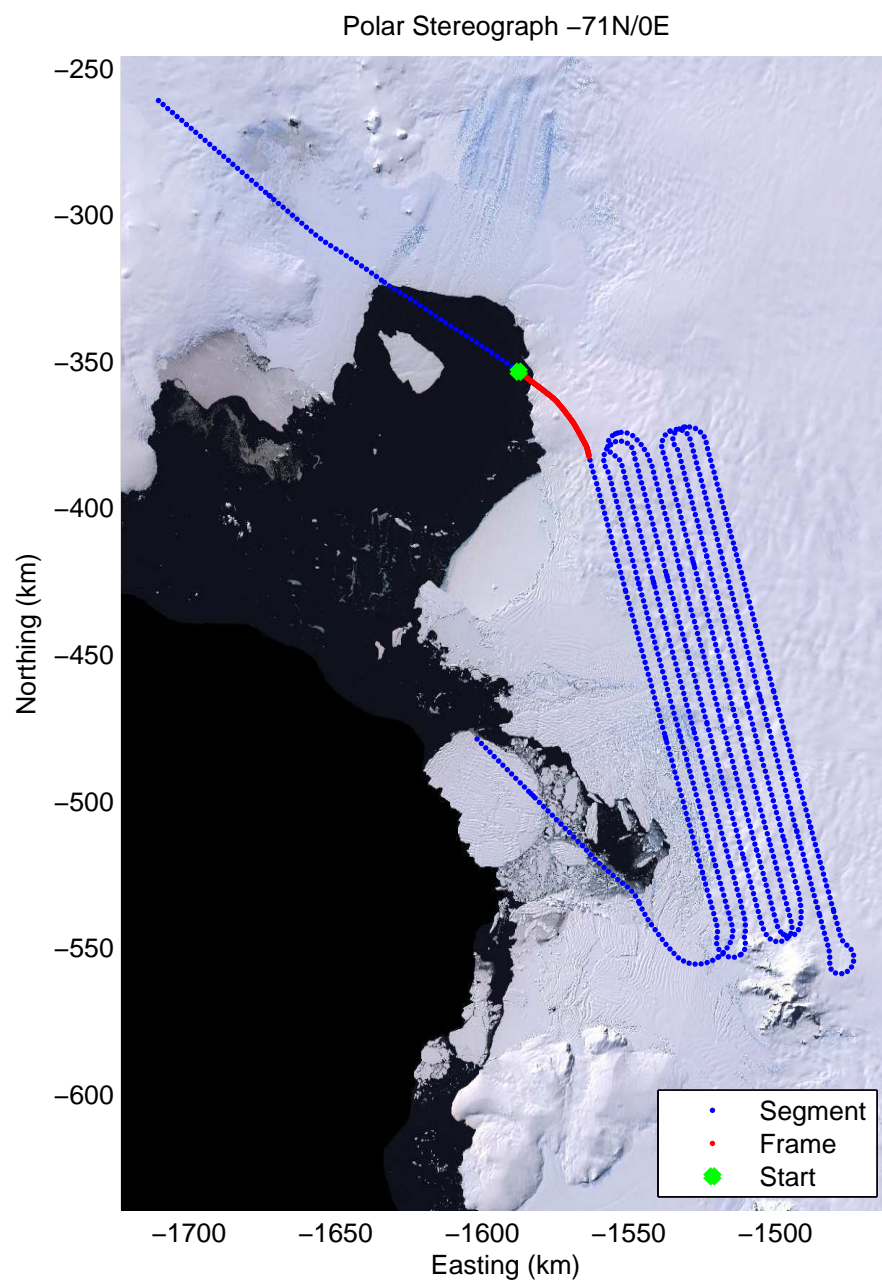

Data Frame ID: 20111104_02_004

0.00 km	7.79 km	15.55 km	distance	23.31 km	31.08 km	38.82 km
75.089 S	75.134 S	75.178 S	latitude	75.209 S	75.231 S	75.241 S
102.539 W	102.746 W	102.956 W	longitude	103.199 W	103.457 W	103.724 W