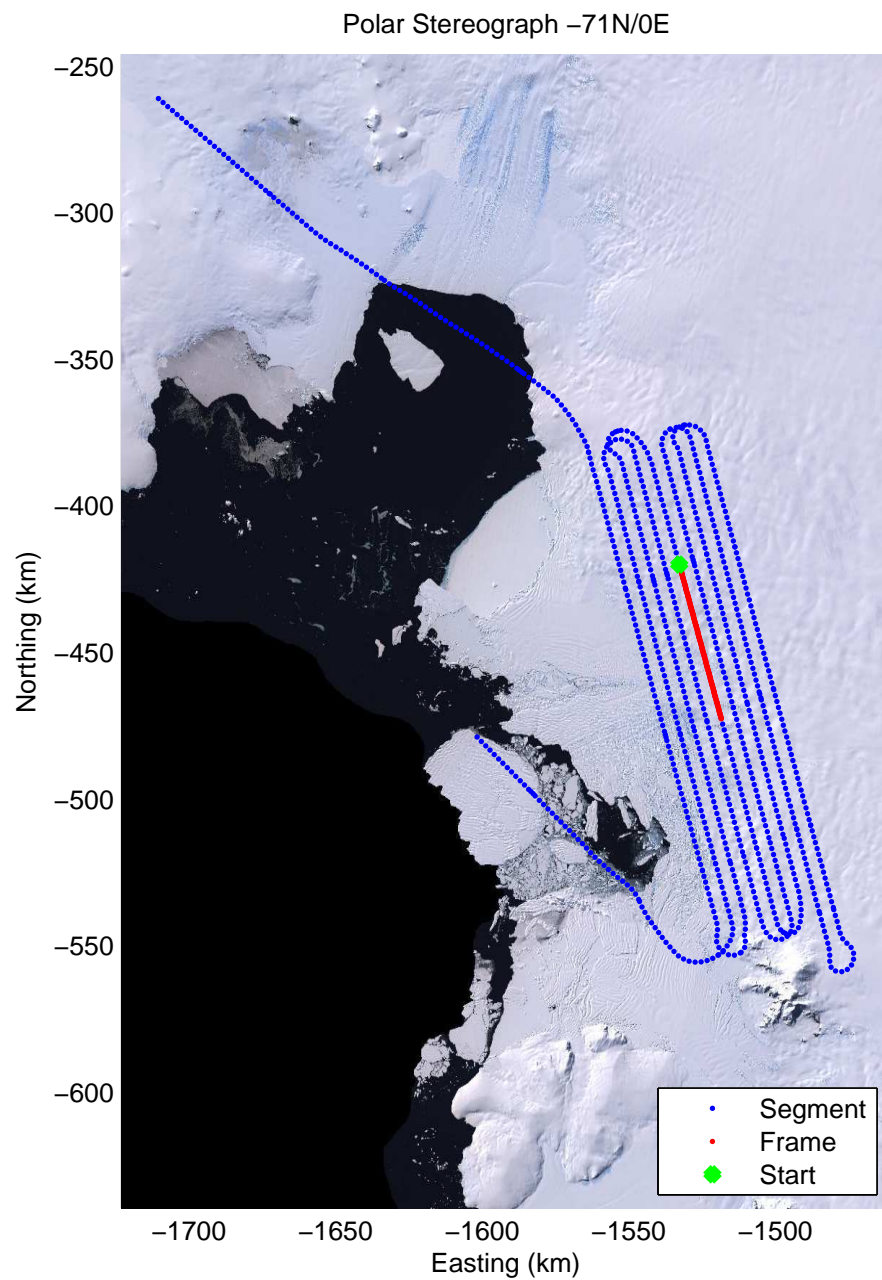

Data Frame ID: 20111104_02_012

Data Frame ID: 20111104_02_013

Data Frame ID: 20111104_02_013

0.00 km	11.45 km	22.91 km	distance	34.34 km	45.80 km	57.23 km
75.332 S	75.407 S	75.423 S	latitude	75.425 S	75.426 S	75.426 S
103.539 W	103.750 W	104.149 W	longitude	104.556 W	104.964 W	105.370 W