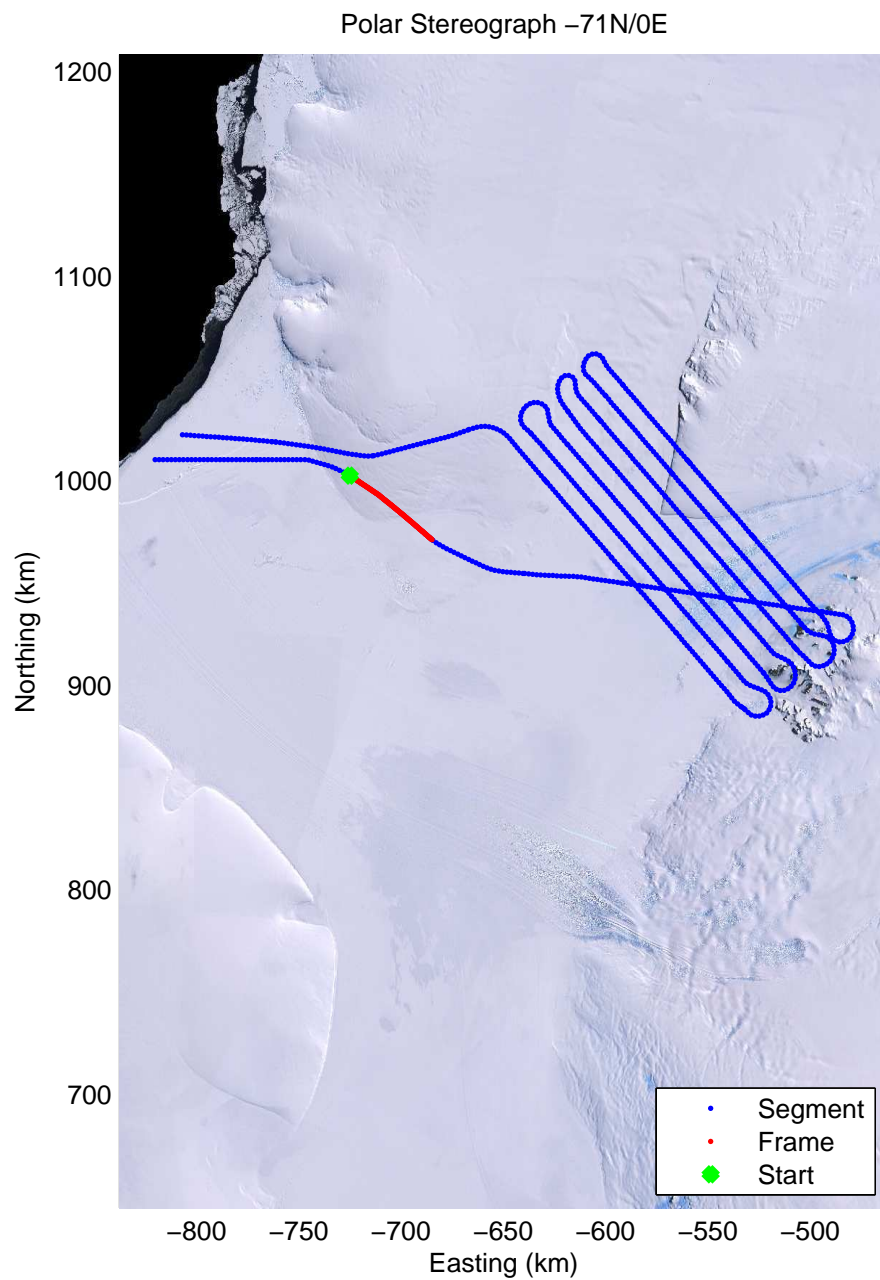

Data Frame ID: 20111030_03_001

Data Frame ID: 20111030_03_001

Data Frame ID: 20111030_03_002

Data Frame ID: 20111030_03_002

Data Frame ID: 20111030_03_003

0.00 km	10.41 km	20.78 km	distance	31.17 km	41.54 km	51.92 km
78.630 S	78.718 S	78.806 S	latitude	78.896 S	78.986 S	79.076 S
36.022 W	35.856 W	35.706 W	longitude	35.580 W	35.460 W	35.346 W