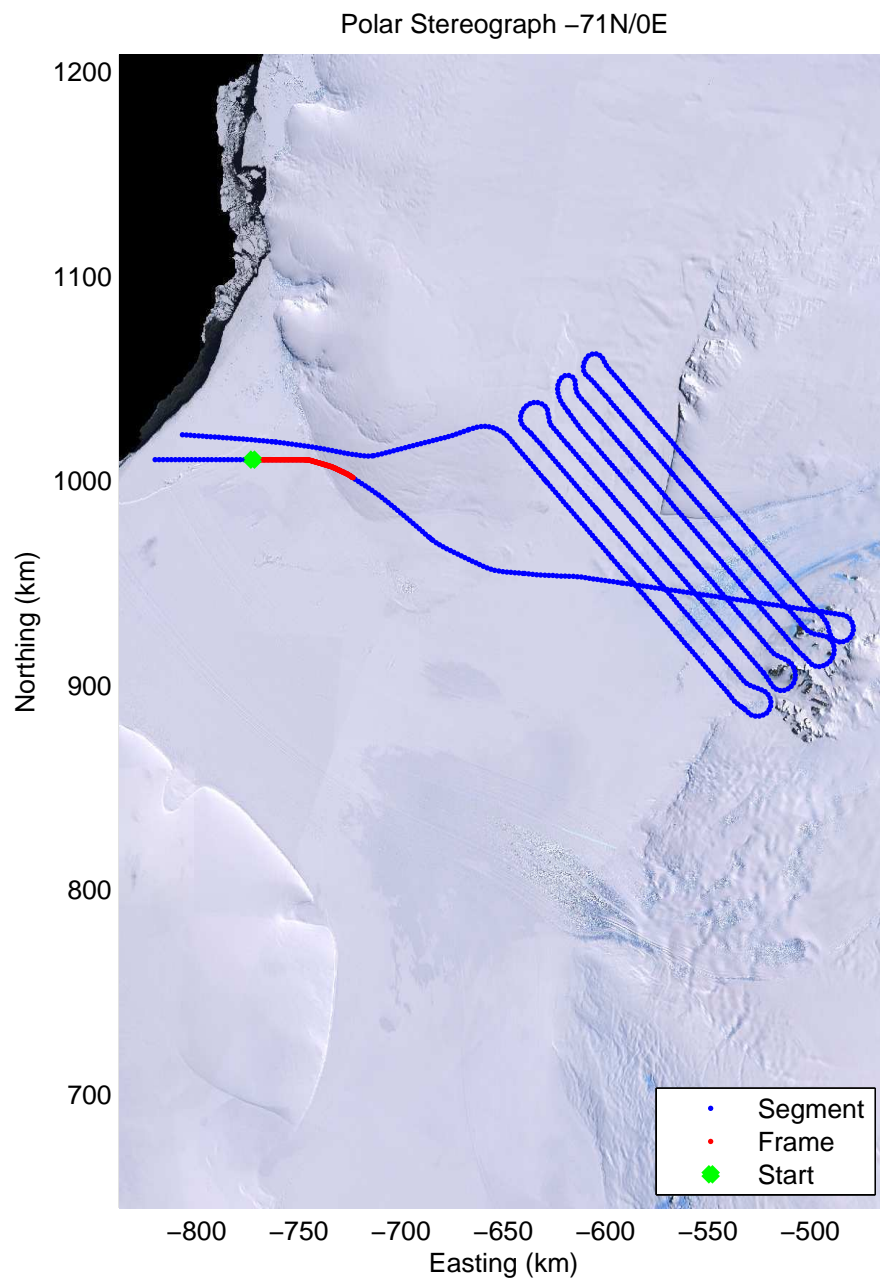

Data Frame ID: 20111030_03_001

Data Frame ID: 20111030_03_001

Data Frame ID: 20111030_03_002

Data Frame ID: 20111030_03_002

Data Frame ID: 20111030_03_003

0.00 km	10.41 km	20.78 km	distance	31.17 km	41.54 km	51.92 km
78.630 S	78.718 S	78.806 S	latitude	78.896 S	78.986 S	79.076 S
36.022 W	35.856 W	35.706 W	longitude	35.580 W	35.460 W	35.346 W