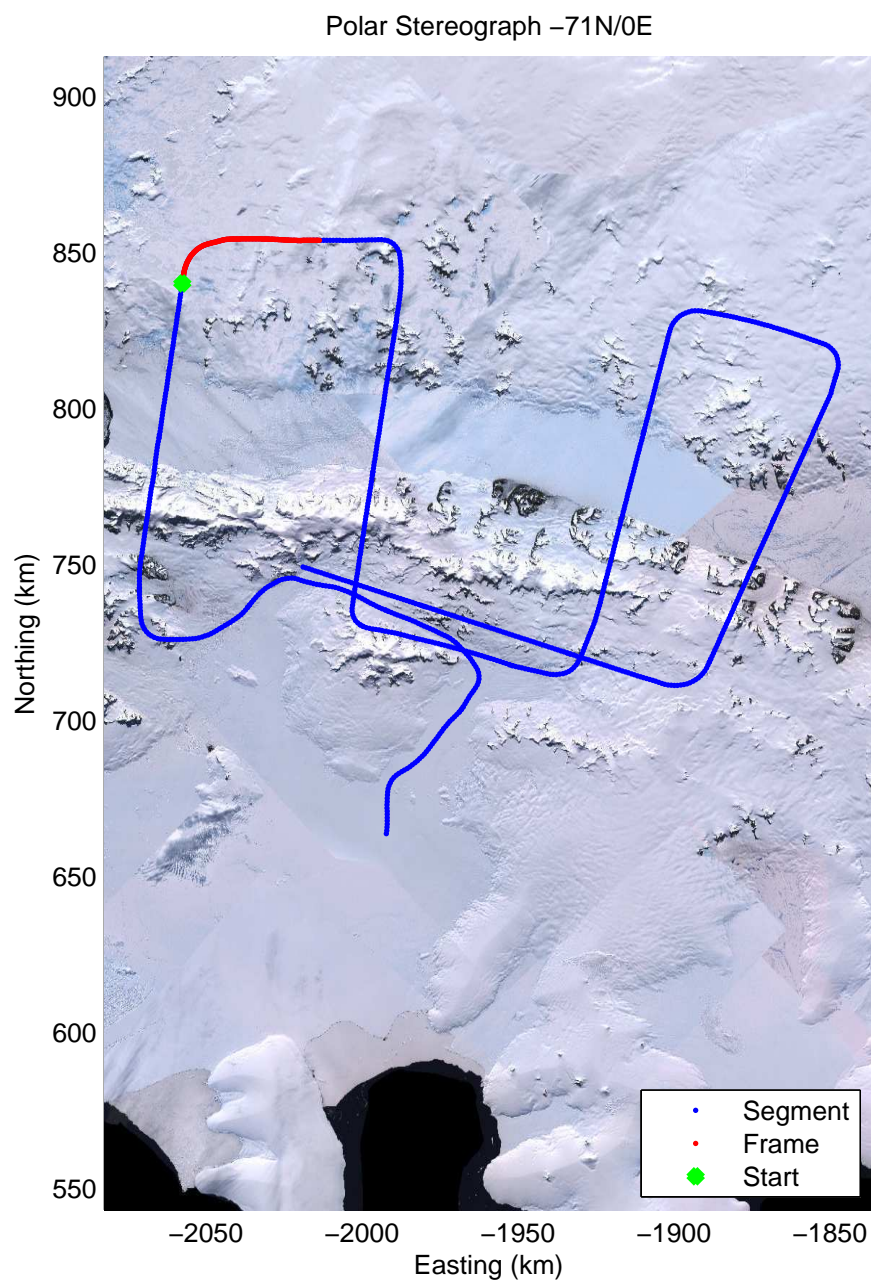

Data Frame ID: 20111024_04_006

0.00 km
69.831 S
69.077 W

10.41 km
69.811 S
68.814 W

20.79 km
69.790 S
68.551 W

distance
latitude
longitude

31.16 km
69.769 S
68.289 W

41.54 km
69.748 S
68.027 W

51.92 km
69.726 S
67.767 W

Data Frame ID: 20111024_04_007

0.00 km
69.730 S
67.815 W

10.41 km
69.726 S
67.551 W

20.79 km
69.789 S
67.360 W

distance
latitude
longitude

31.17 km
69.873 S
67.245 W

41.55 km
69.960 S
67.150 W

51.93 km
70.045 S
67.045 W