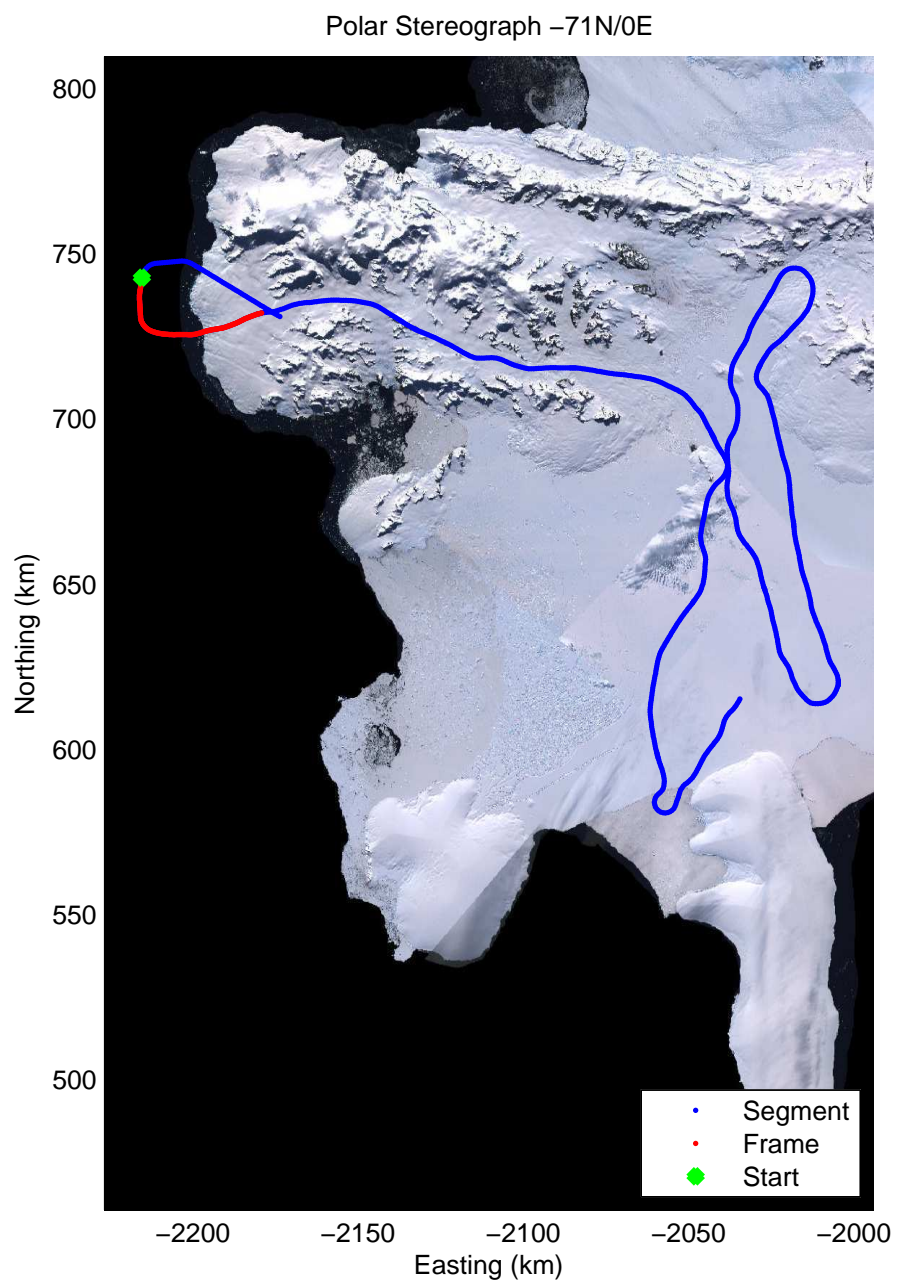

Data Frame ID: 20111024_03_001

Data Frame ID: 20111024_03_001

0.00 km	10.19 km	20.36 km	distance	30.56 km	40.73 km	50.90 km
69.105 S	69.015 S	68.926 S	latitude	68.837 S	68.751 S	68.716 S
71.438 W	71.383 W	71.328 W	longitude	71.274 W	71.335 W	71.532 W