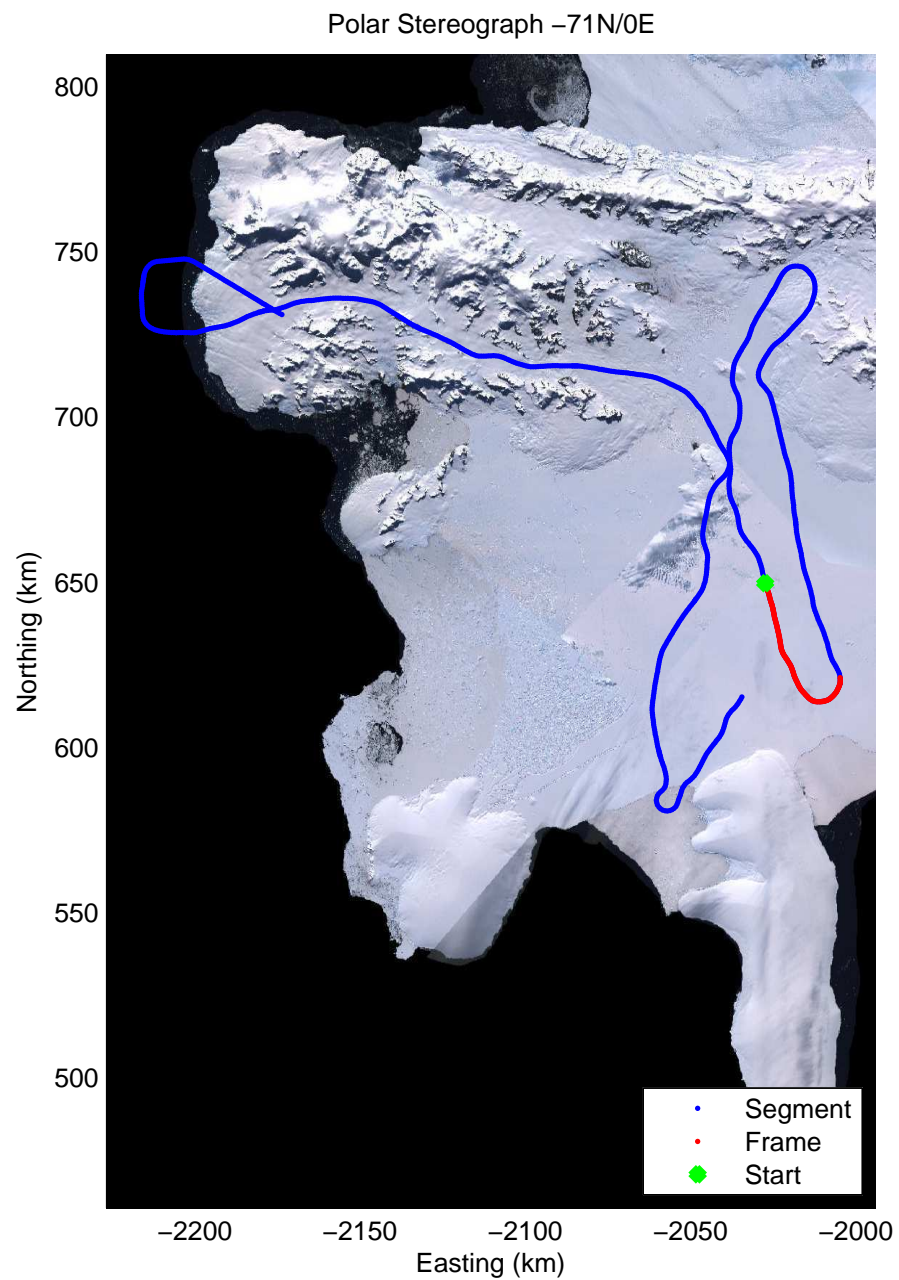

Data Frame ID: 20111024_03_005

Data Frame ID: 20111024_03_005

Data Frame ID: 20111024_03_006

Data Frame ID: 20111024_03_006

Data Frame ID: 20111024_03_007

0.00 km	10.41 km	20.79 km	distance	31.17 km	41.55 km	51.93 km
70.567 S	70.618 S	70.664 S	latitude	70.727 S	70.806 S	70.838 S
72.254 W	72.489 W	72.733 W	longitude	72.938 W	73.044 W	72.808 W