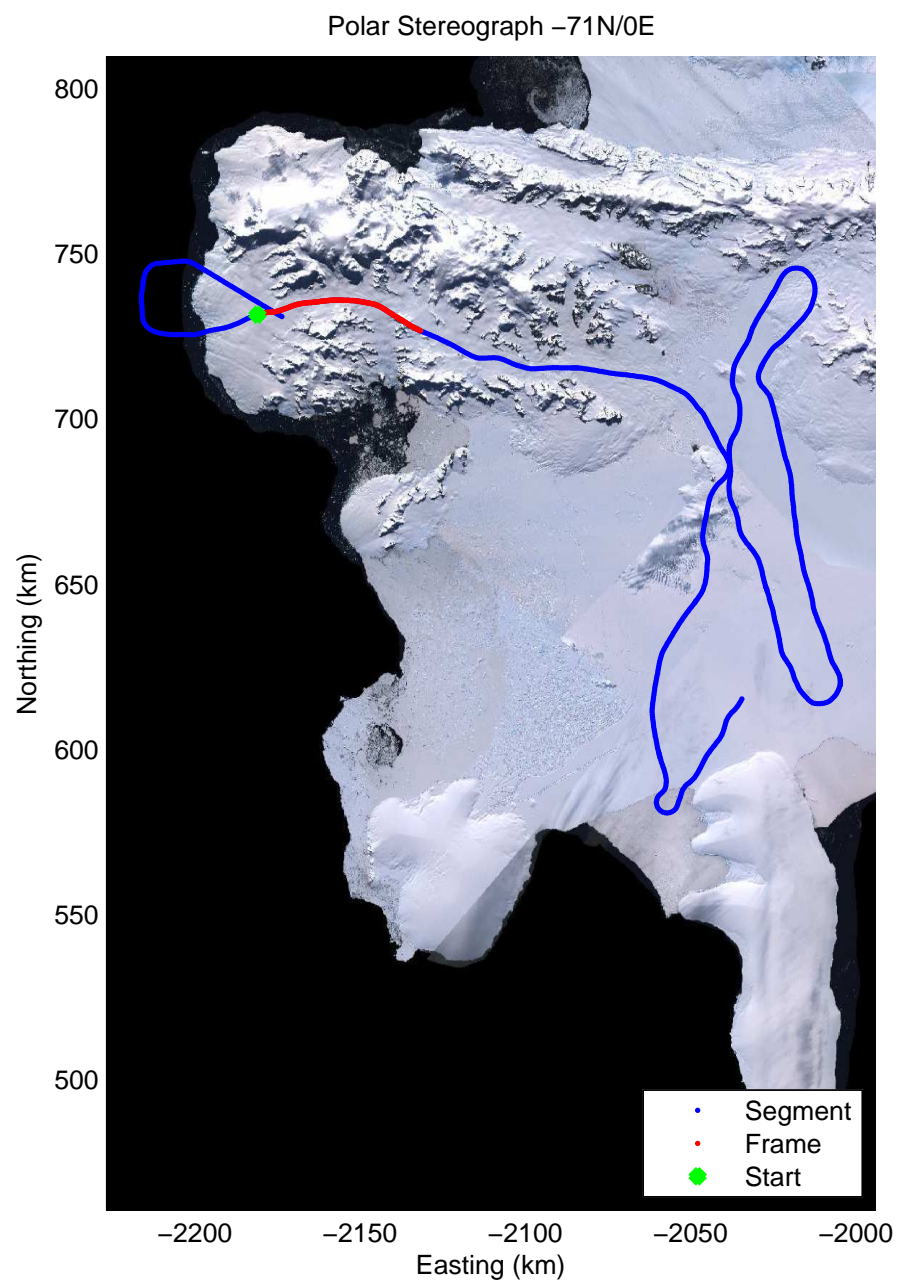

Data Frame ID: 20111024_03_001

Data Frame ID: 20111024_03_001

0.00 km	10.19 km	20.36 km	distance	30.56 km	40.73 km	50.90 km
69.105 S	69.015 S	68.926 S	latitude	68.837 S	68.751 S	68.716 S
71.438 W	71.383 W	71.328 W	longitude	71.274 W	71.335 W	71.532 W

Data Frame ID: 20111024_03_002

Data Frame ID: 20111024_03_002

0.00 km	10.41 km	20.79 km	distance	31.17 km	41.55 km	51.92 km
68.713 S	68.738 S	68.811 S	latitude	68.900 S	68.978 S	69.049 S
71.485 W	71.732 W	71.835 W	longitude	71.757 W	71.619 W	71.452 W