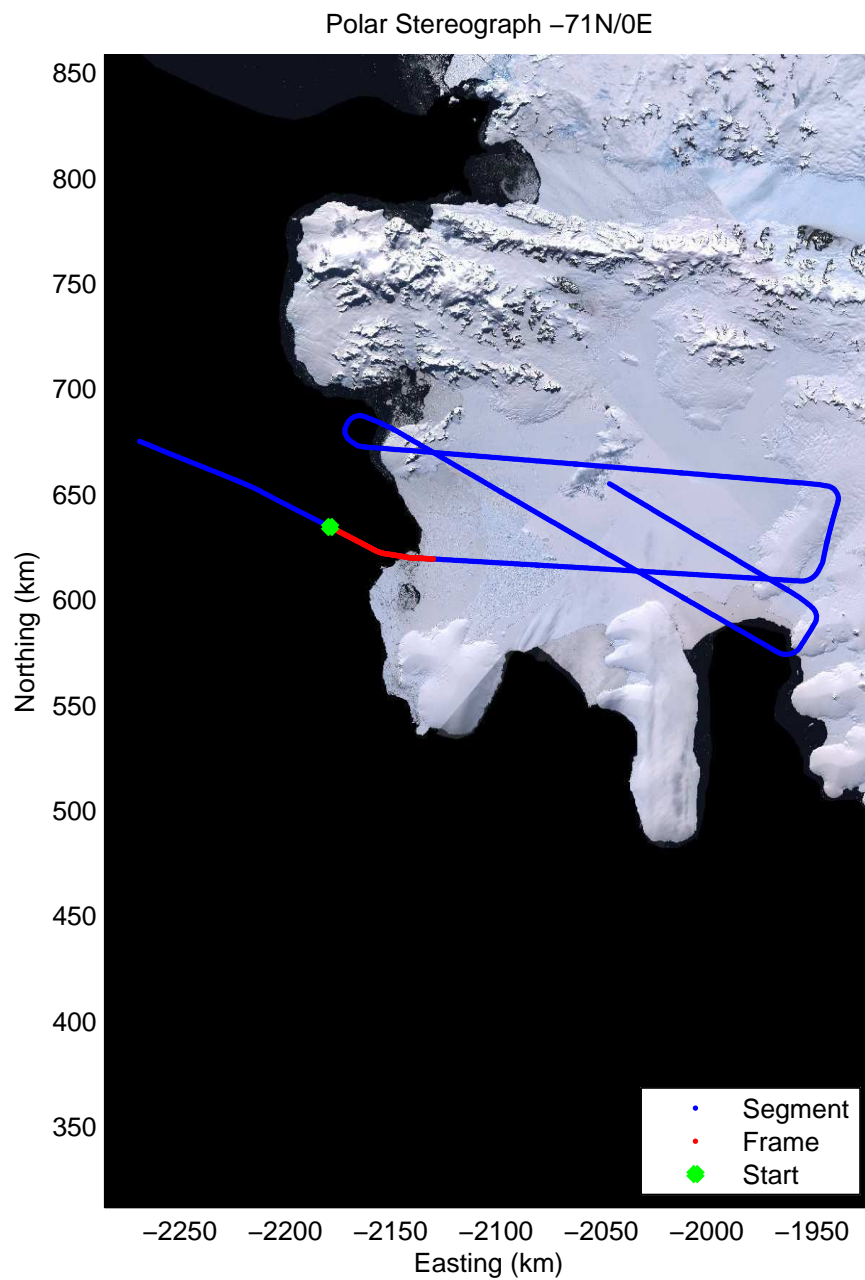

Data Frame ID: 20111024_02_001

Data Frame ID: 20111024_02_001

Data Frame ID: 20111024_02_002

0.00 km	10.40 km	20.76 km	distance	31.13 km	41.49 km	51.85 km
68.863 S	68.955 S	69.046 S	latitude	69.138 S	69.229 S	69.320 S
73.573 W	73.605 W	73.656 W	longitude	73.705 W	73.753 W	73.802 W

Data Frame ID: 20111024_02_002

Data Frame ID: 20111024_02_003

Data Frame ID: 20111024_02_003

Data Frame ID: 20111024_02_004

0.00 km	10.41 km	20.79 km	distance	31.17 km	41.55 km	51.93 km
69.743 S	69.834 S	69.925 S	latitude	70.015 S	70.106 S	70.197 S
73.826 W	73.766 W	73.706 W	longitude	73.645 W	73.583 W	73.521 W