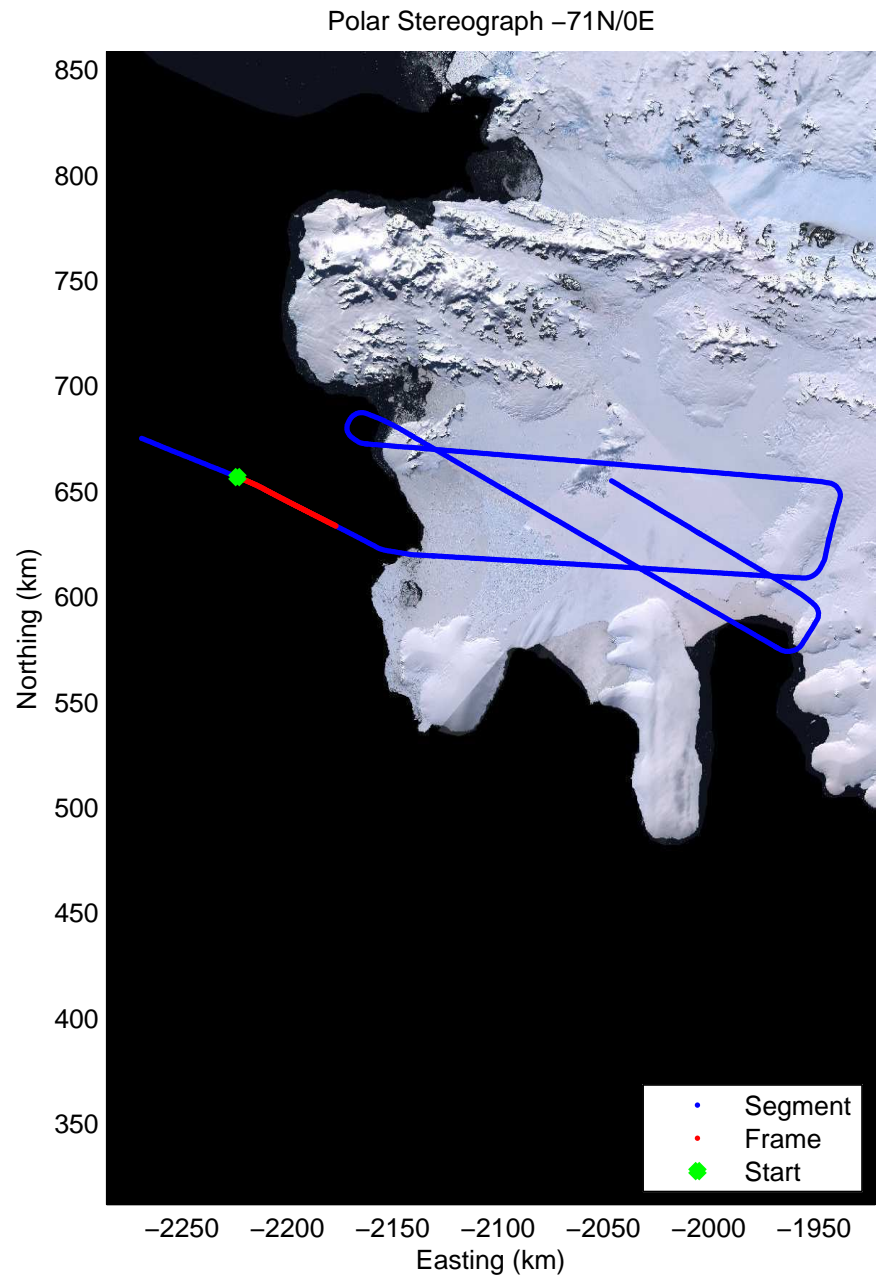

Data Frame ID: 20111024_02_001

Data Frame ID: 20111024_02_001

Data Frame ID: 20111024_02_002

0.00 km	10.40 km	20.76 km	distance	31.13 km	41.49 km	51.85 km
68.863 S	68.955 S	69.046 S	latitude	69.138 S	69.229 S	69.320 S
73.573 W	73.605 W	73.656 W	longitude	73.705 W	73.753 W	73.802 W

Data Frame ID: 20111024_02_002

Data Frame ID: 20111024_02_003

Data Frame ID: 20111024_02_003

Data Frame ID: 20111024_02_004

0.00 km	10.41 km	20.79 km	distance	31.17 km	41.55 km	51.93 km
69.743 S	69.834 S	69.925 S	latitude	70.015 S	70.106 S	70.197 S
73.826 W	73.766 W	73.706 W	longitude	73.645 W	73.583 W	73.521 W