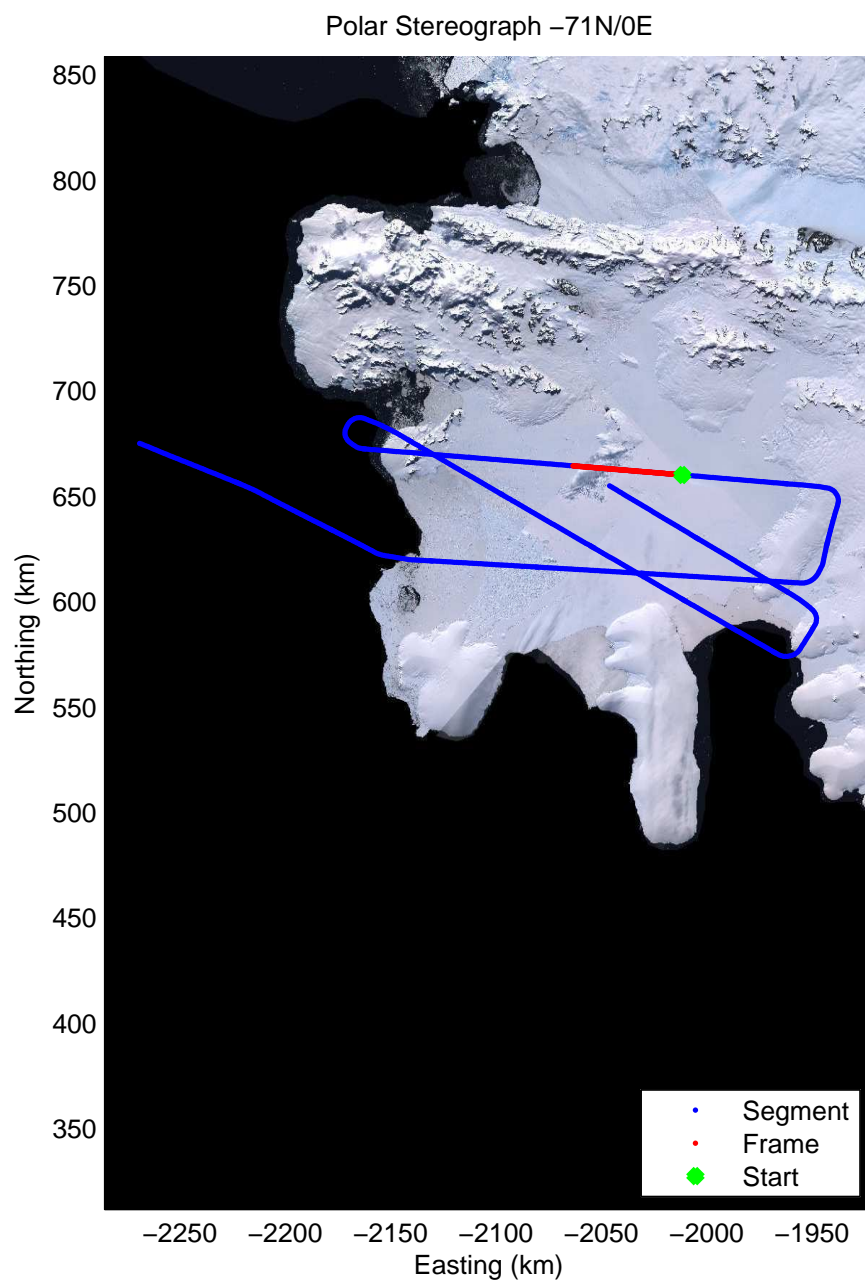

Data Frame ID: 20111024_02_008

Data Frame ID: 20111024_02_009

Data Frame ID: 20111024_02_009

Data Frame ID: 20111024_02_010

0.00 km	10.41 km	20.79 km	distance	31.17 km	41.55 km	51.93 km
70.662 S	70.571 S	70.480 S	latitude	70.390 S	70.299 S	70.209 S
71.865 W	71.930 W	71.994 W	longitude	72.058 W	72.121 W	72.183 W