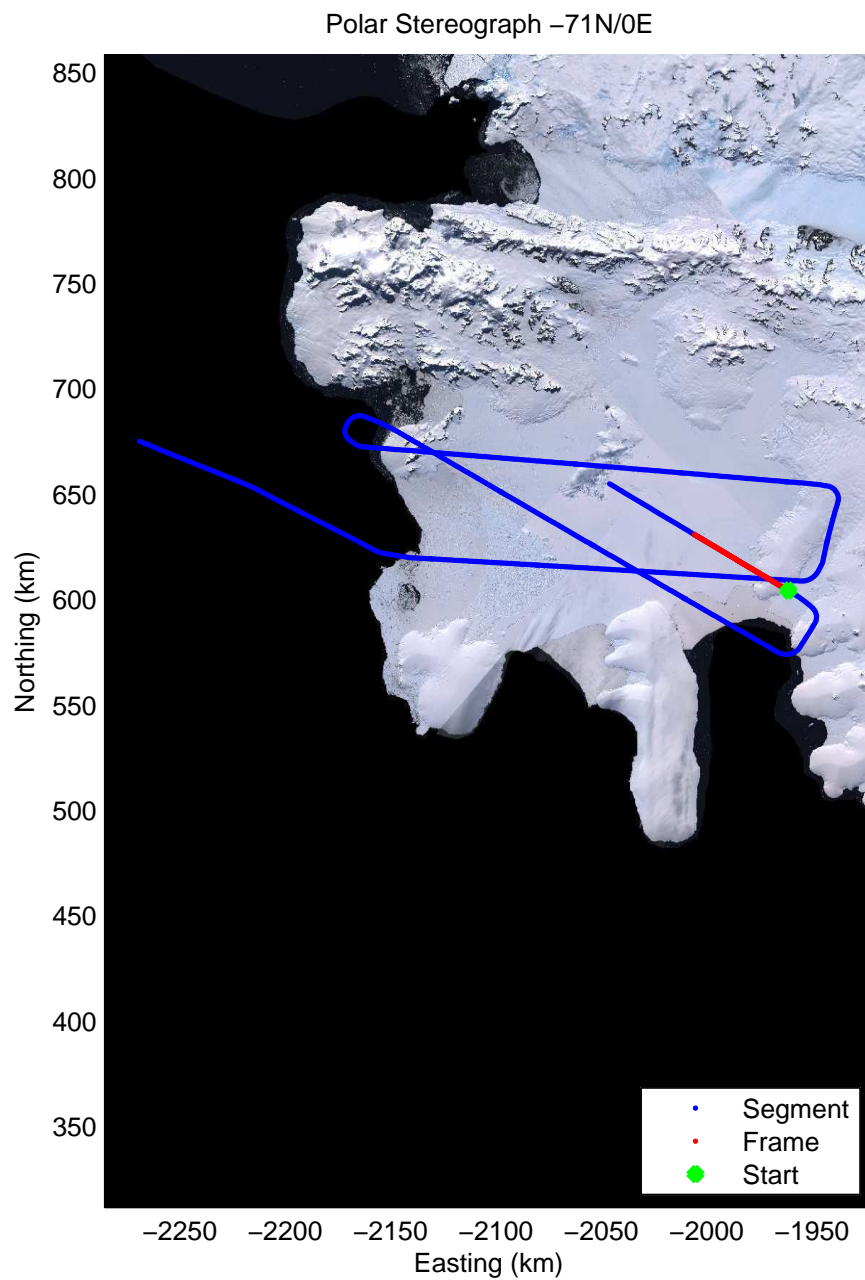

Data Frame ID: 20111024_02_017

Data Frame ID: 20111024_02_017

Data Frame ID: 20111024_02_018

Data Frame ID: 20111024_02_018

0.00 km	10.41 km	20.79 km	distance	31.17 km	41.54 km	51.92 km
71.252 S	71.340 S	71.375 S	latitude	71.390 S	71.316 S	71.226 S
73.713 W	73.678 W	73.414 W	longitude	73.130 W	72.973 W	72.895 W