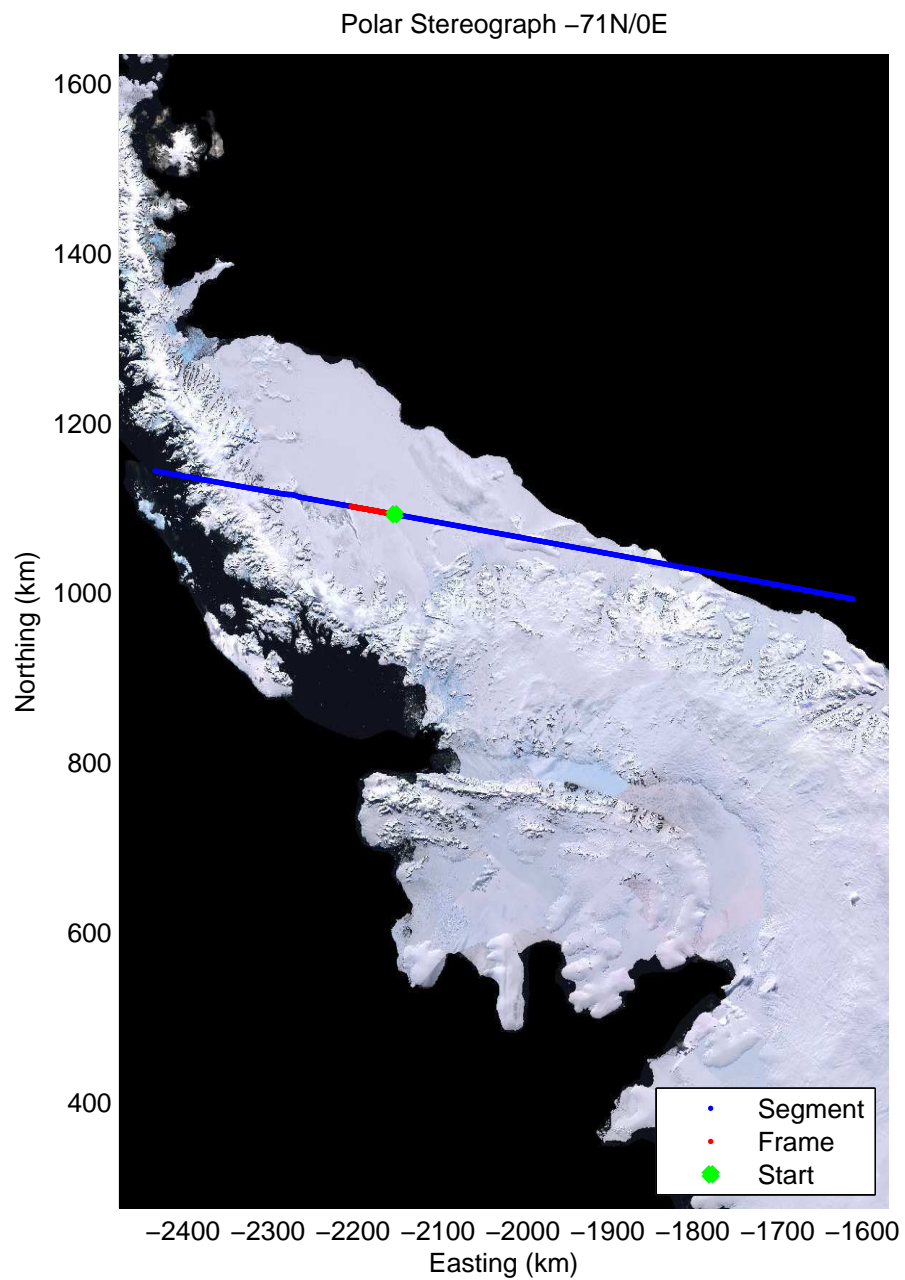

0.00 km	10.41 km	20.79 km	distance	31.17 km	41.55 km	51.93 km
68.419 S	68.329 S	68.240 S	latitude	68.151 S	68.062 S	67.973 S
62.832 W	62.905 W	62.977 W	longitude	63.049 W	63.120 W	63.190 W

Data Frame ID: 20111020\_05\_011