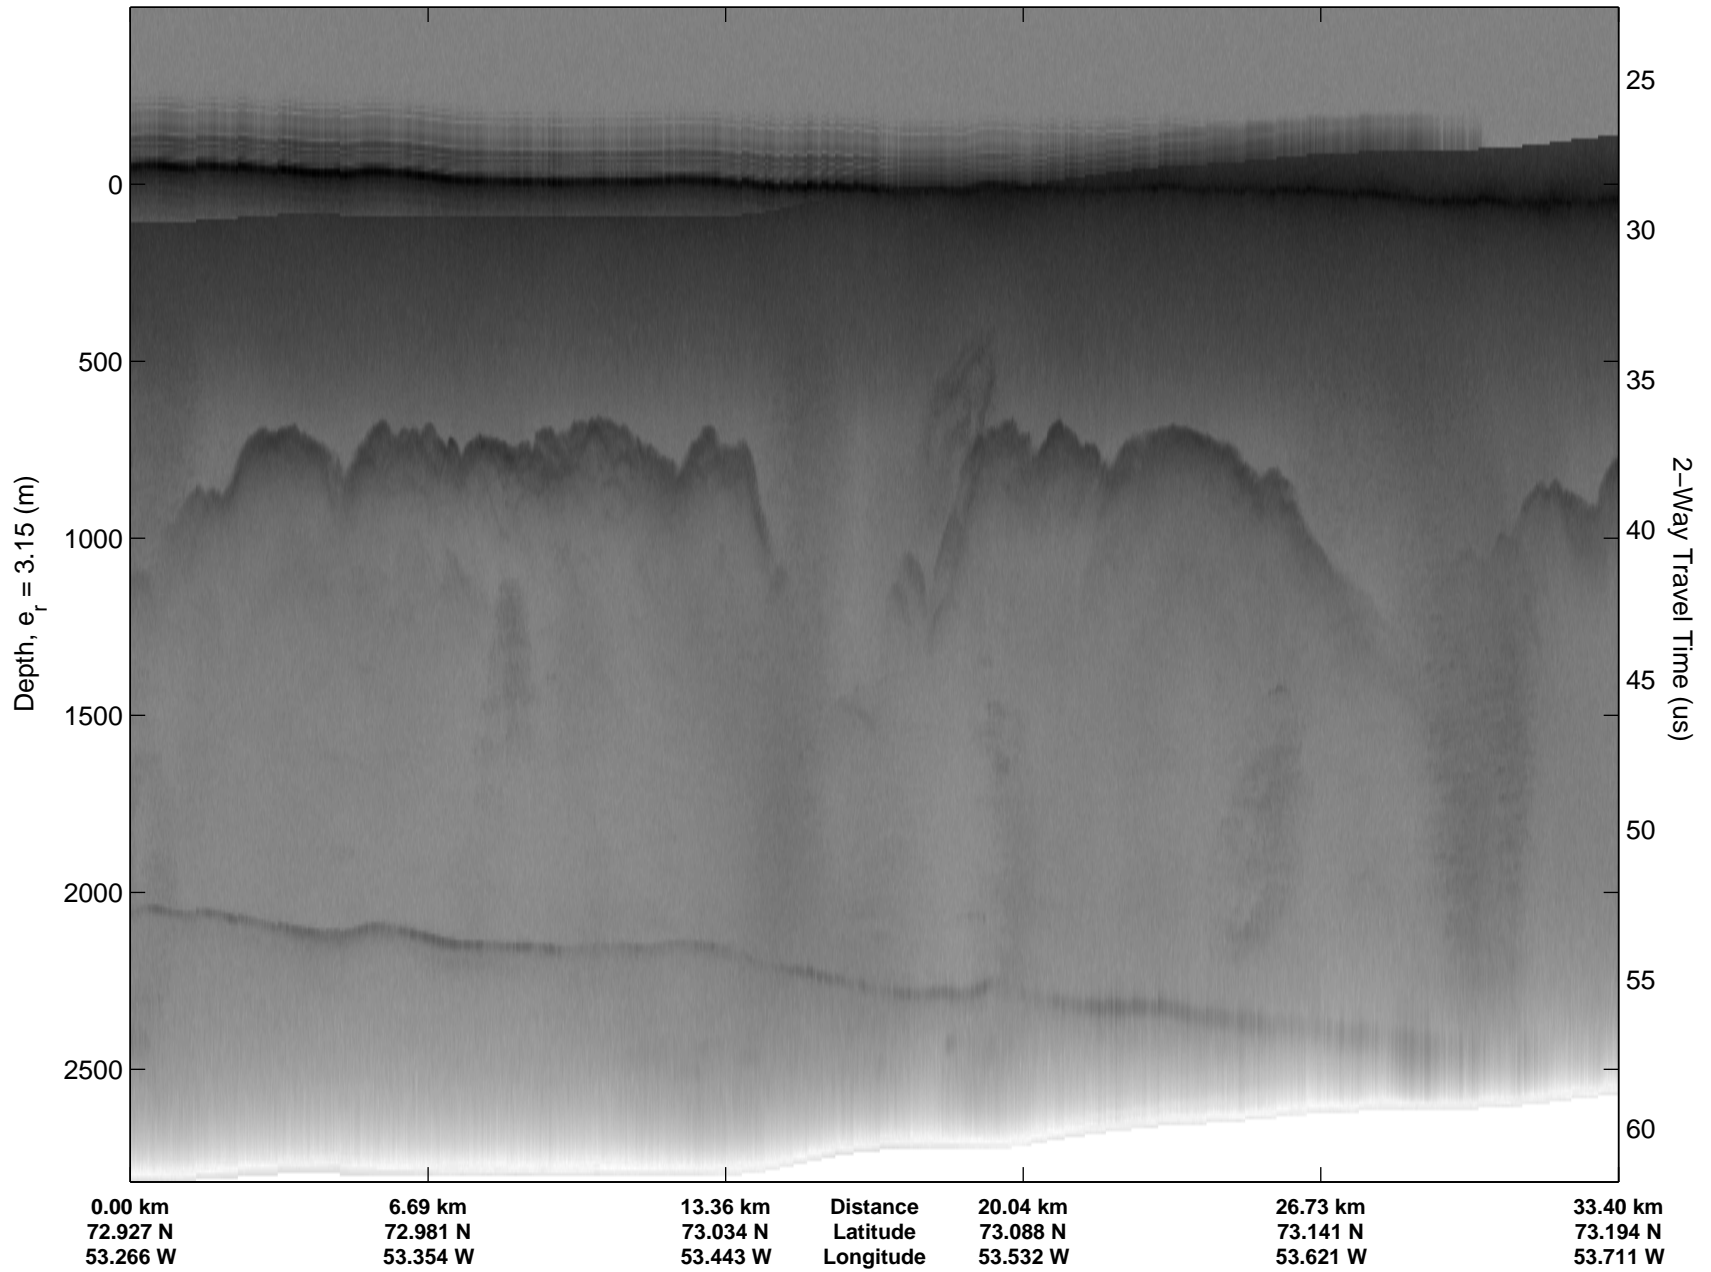

Polar Stereograph 70N/-45E

Data Frame ID: 20100521_02_001

Data Frame ID: 20100521_02_001