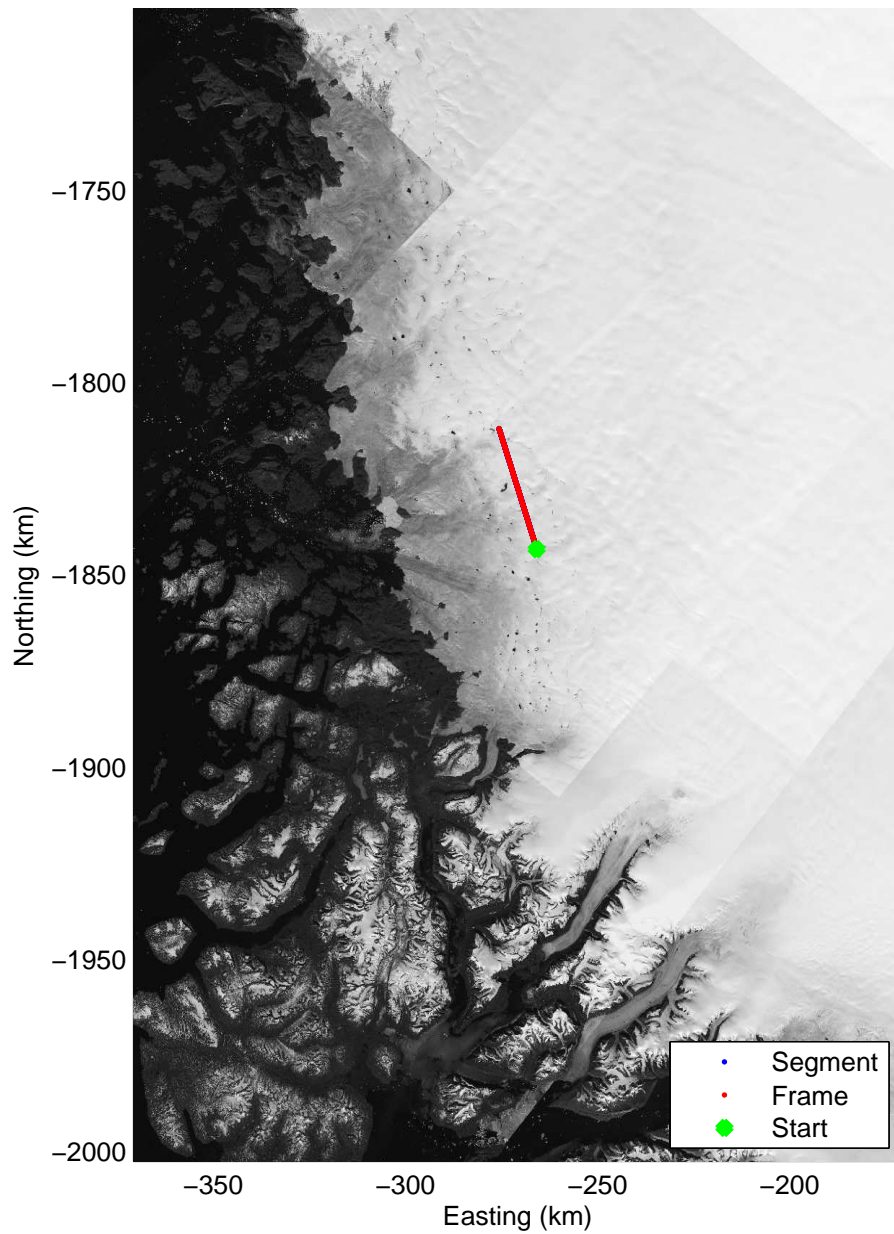

Polar Stereograph 70N/-45E

Data Frame ID: 20100521_02_001

Data Frame ID: 20100521_02_001