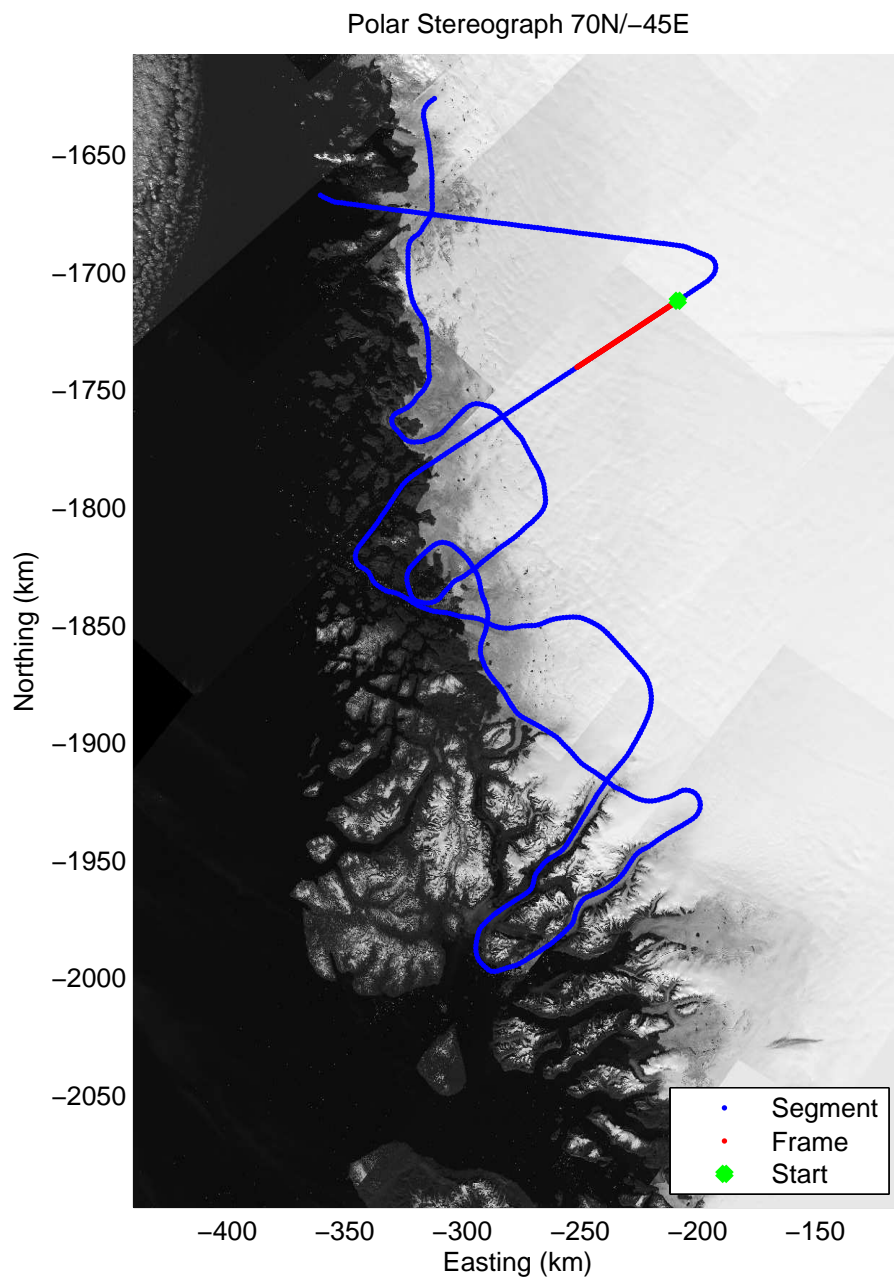

52.23 km
74.383 N
52.327 W

Data Frame ID: 20100519_02_004

0.00 km
74.383 N
52.393 W

10.44 km
74.381 N
52.047 W

20.87 km
74.358 N
51.713 W

Distance
Latitude
Longitude

31.30 km
74.285 N
51.597 W

41.73 km
74.220 N
51.838 W

52.15 km
74.159 N
52.097 W

Data Frame ID: 20100519_02_004

0.00 km	10.44 km	20.87 km	Distance	31.30 km	41.73 km	52.15 km
74.383 N	74.381 N	74.358 N	Latitude	74.285 N	74.220 N	74.159 N
52.393 W	52.047 W	51.713 W	Longitude	51.597 W	51.838 W	52.097 W