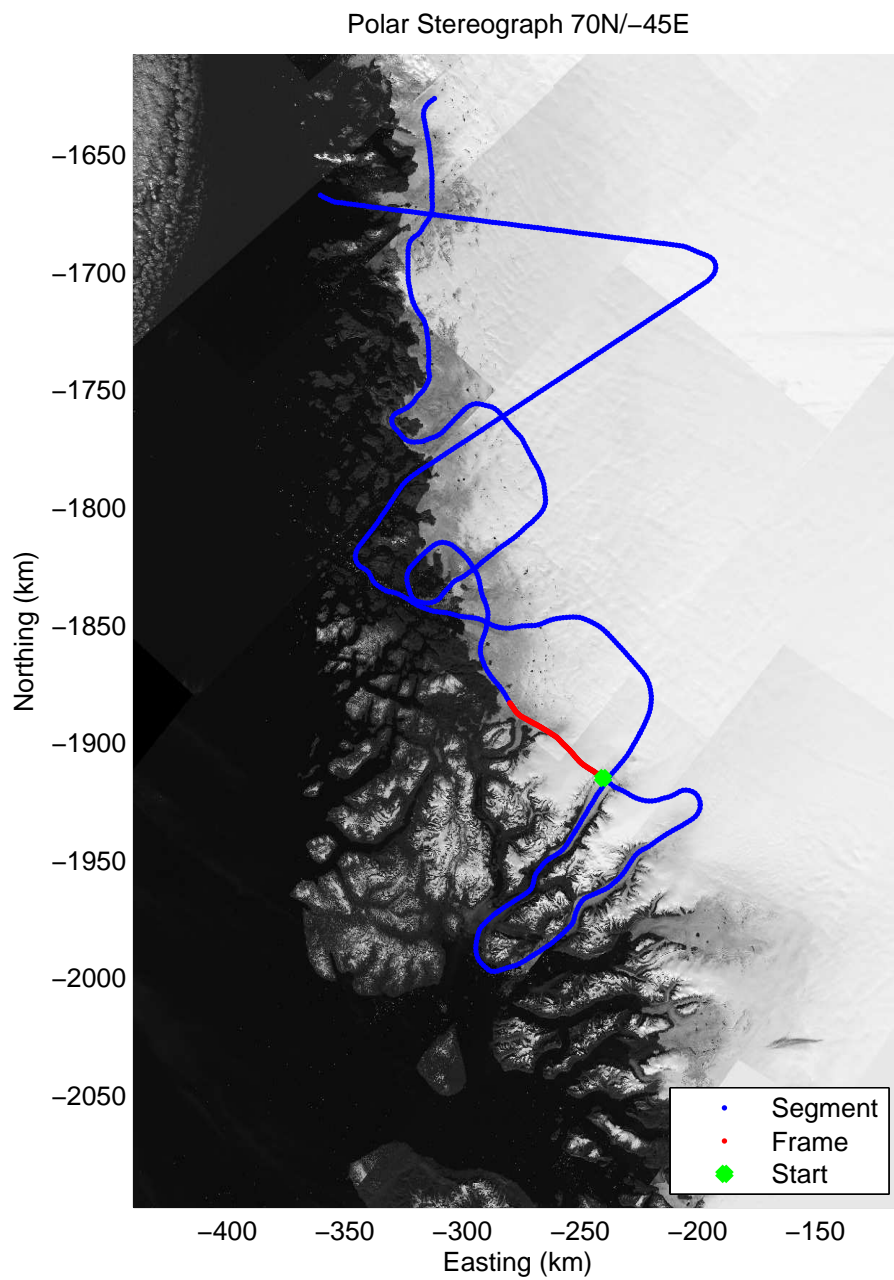

52.46 km
71.934 N
51.911 W

Data Frame ID: 20100519_02_016

Data Frame ID: 20100519_02_016

Data Frame ID: 20100519_02_017

Data Frame ID: 20100519_02_017

Distance	Latitude	Longitude
0.00 km	72.244 N	50.989 W
10.47 km	72.306 N	51.170 W
20.93 km	72.267 N	51.442 W
31.39 km	72.250 N	51.736 W
41.85 km	72.280 N	52.024 W
52.31 km	72.322 N	52.295 W