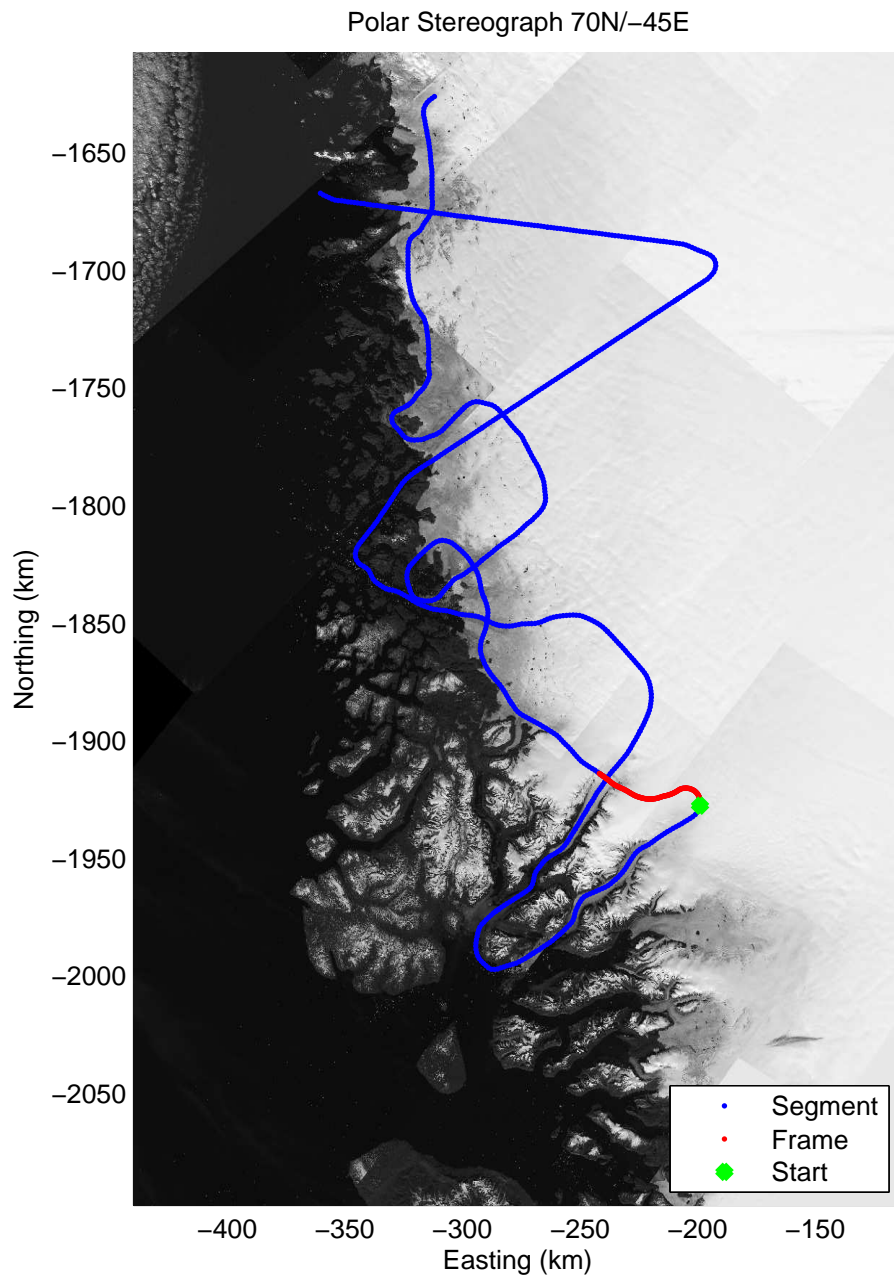

52.46 km
71.934 N
51.911 W

Data Frame ID: 20100519_02_016

Data Frame ID: 20100519_02_016

Data Frame ID: 20100519_02_017

Data Frame ID: 20100519_02_017

Distance	Latitude	Longitude
0.00 km	72.244 N	50.989 W
10.47 km	72.306 N	51.170 W
20.93 km	72.267 N	51.442 W
31.39 km	72.250 N	51.736 W
41.85 km	72.280 N	52.024 W
52.31 km	72.322 N	52.295 W