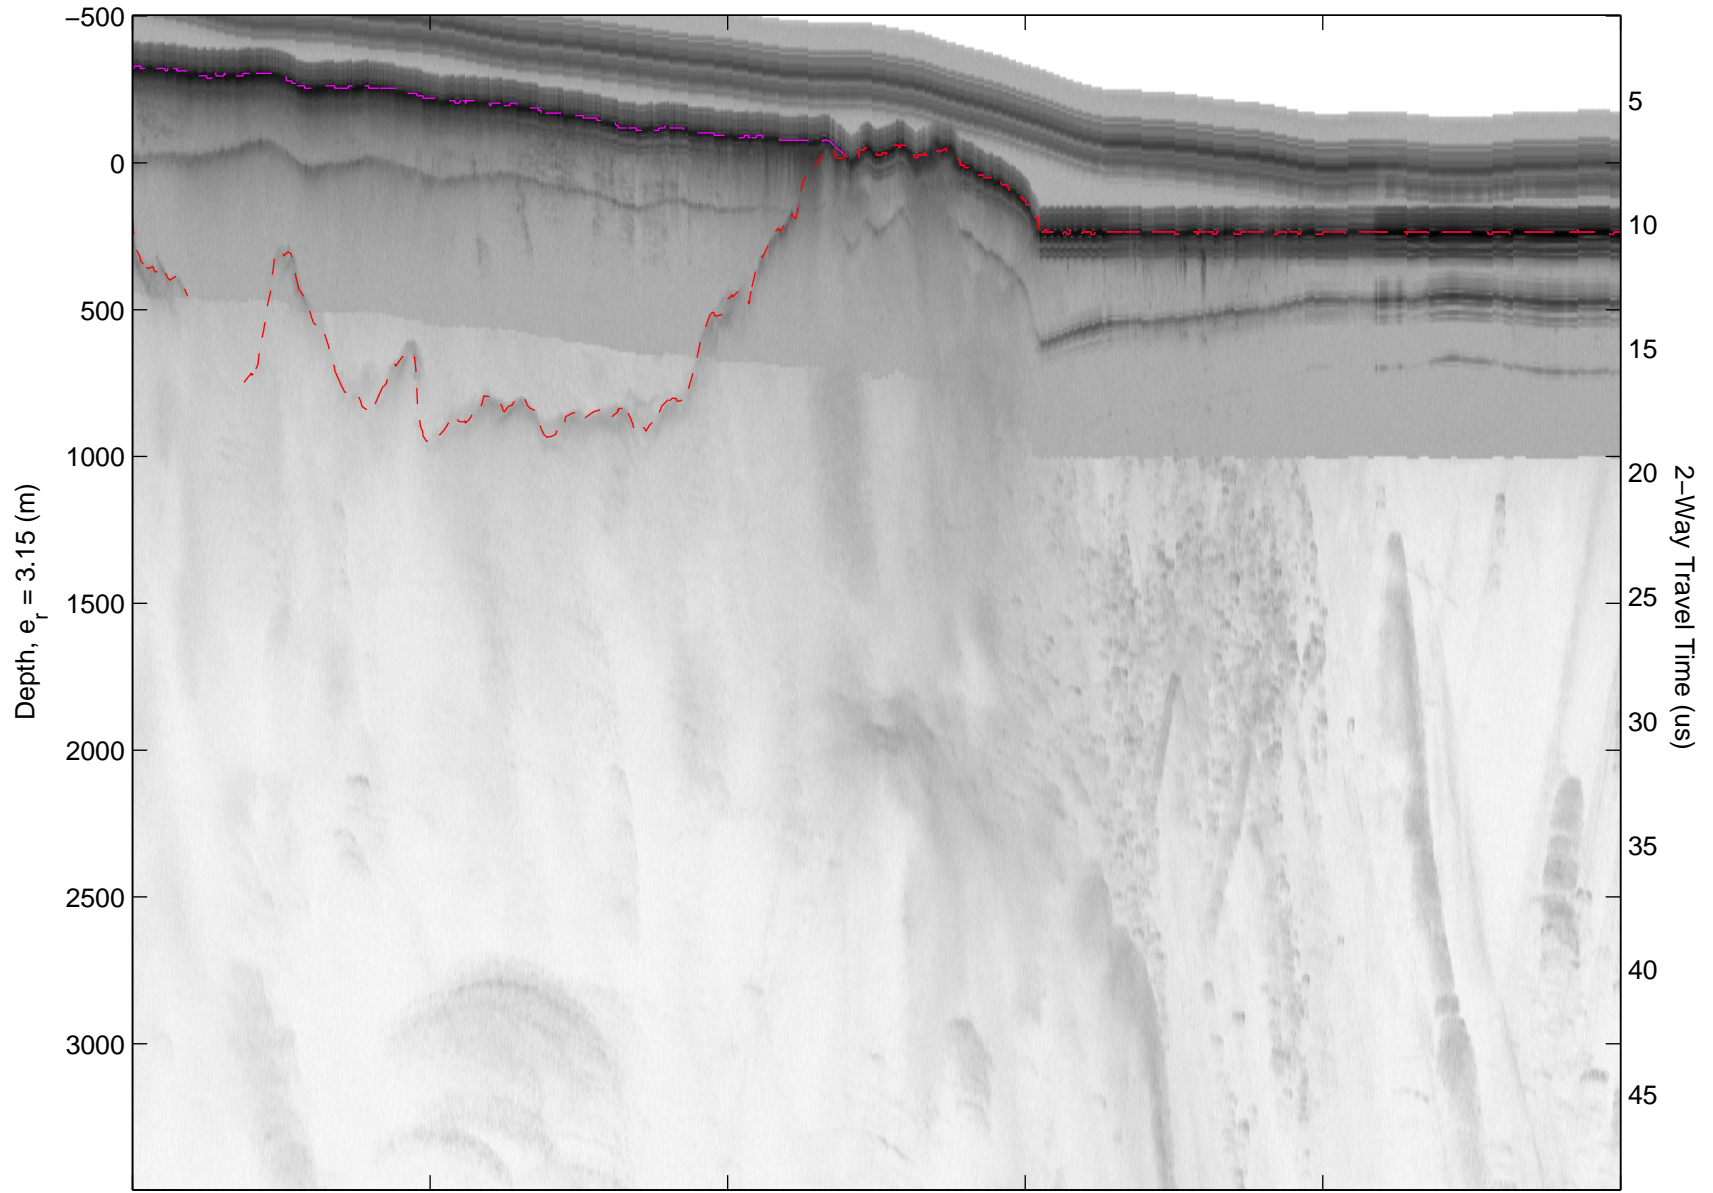

Data Frame ID: 20100519_01_006

0.00 km	10.51 km	21.00 km	Distance	31.49 km	41.99 km	52.47 km
76.504 N	76.411 N	76.318 N	Latitude	76.225 N	76.138 N	76.089 N
61.225 W	61.253 W	61.282 W	Longitude	61.310 W	61.234 W	60.903 W